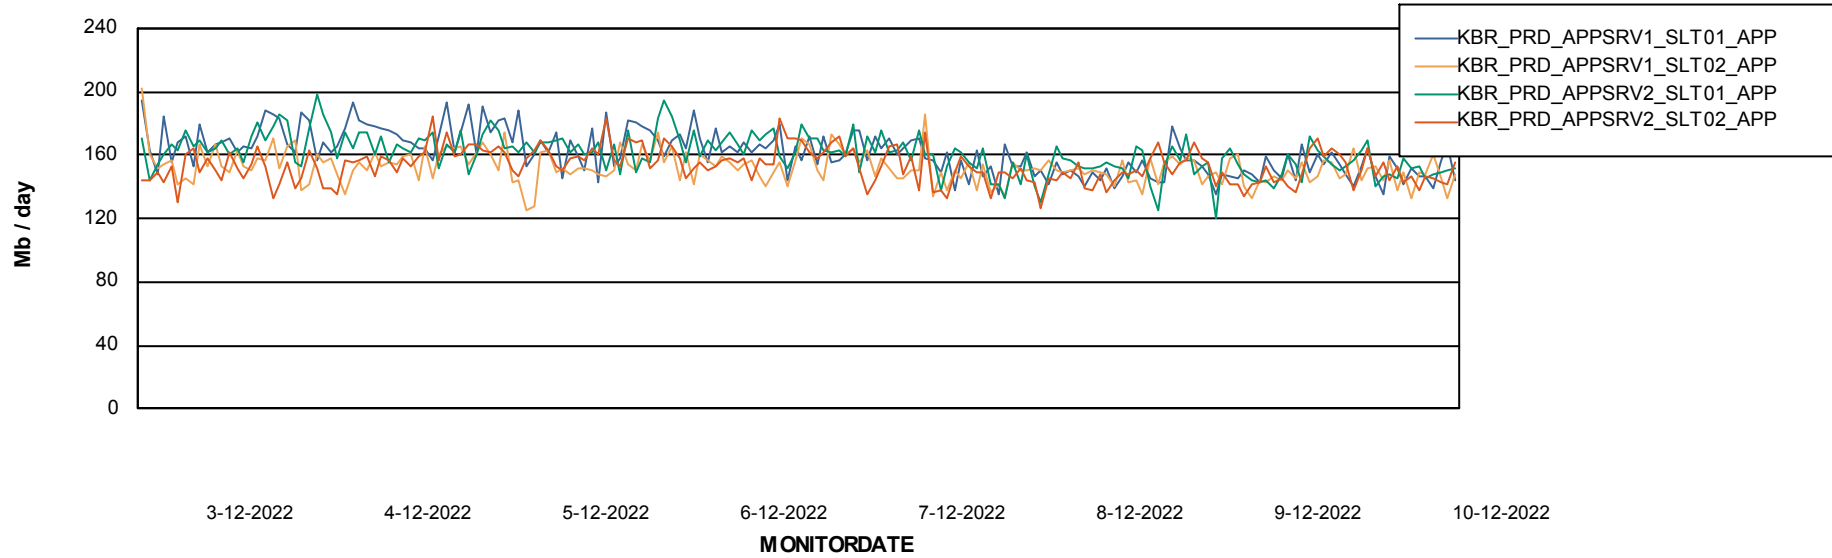

ABSSolute Application Server Services

Avg memory used per ABS Server Service