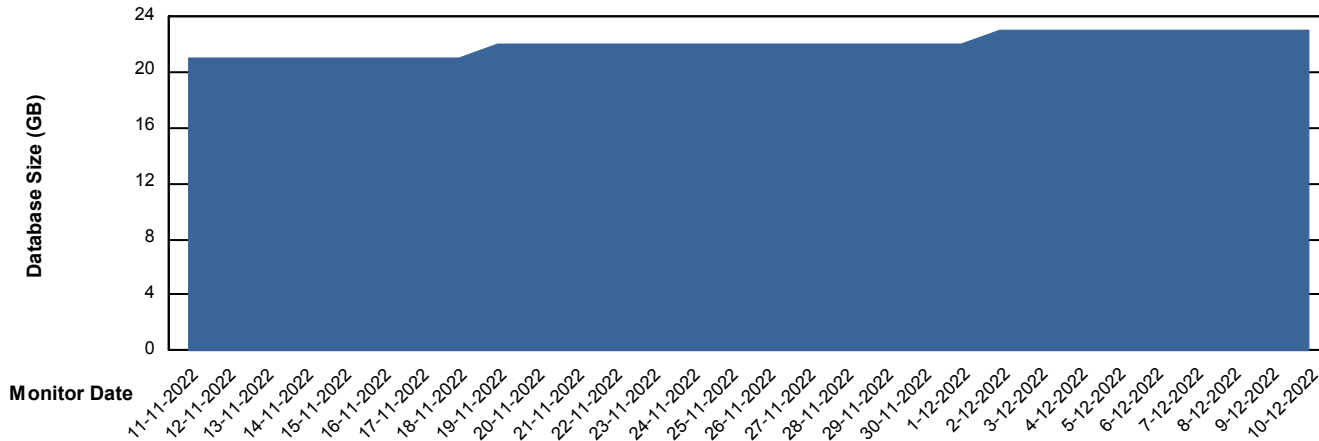

Weekly SLA Customer Report

Customer KBR_Production
Database ID 117

Database Performance BI-DBSRV_DB

Weekly SLA Customer Report

Customer KBR_Production
Database ID 117

Database Performance KBR_PRD_DB-SRV1_DB

Weekly SLA Customer Report

Customer KBR_Production
Database ID 117

Database Performance KBR_PRD_DB-SRV2_SDB

DB Processes Max 1,000

Weekly SLA Customer Report

Customer KBR_Production
Database ID 117

DATABASE SIZE BI-DBSRV_DB

Database growth over last month

DATABASE SIZE KBR_PRD_DB-SRV1_DB

Database growth over last month

Weekly SLA Customer Report

Customer KBR_Production
Database ID 117

Database Tablespace BI-DBSRV_DB

Date	Tablespace Name	Filesize (Gb)	Usedsize (Gb)	Percentage free
10-12-2022	ABSDATA	11	9	21
	INDX	12	10	18
9-12-2022	ABSDATA	11	9	21
	INDX	12	10	18
8-12-2022	ABSDATA	11	9	22
	INDX	12	10	18
7-12-2022	ABSDATA	11	9	22
	INDX	12	10	18
6-12-2022	ABSDATA	11	9	22
	INDX	12	10	18
5-12-2022	ABSDATA	11	9	22
	INDX	12	10	19
4-12-2022	ABSDATA	11	9	22
	INDX	12	10	19