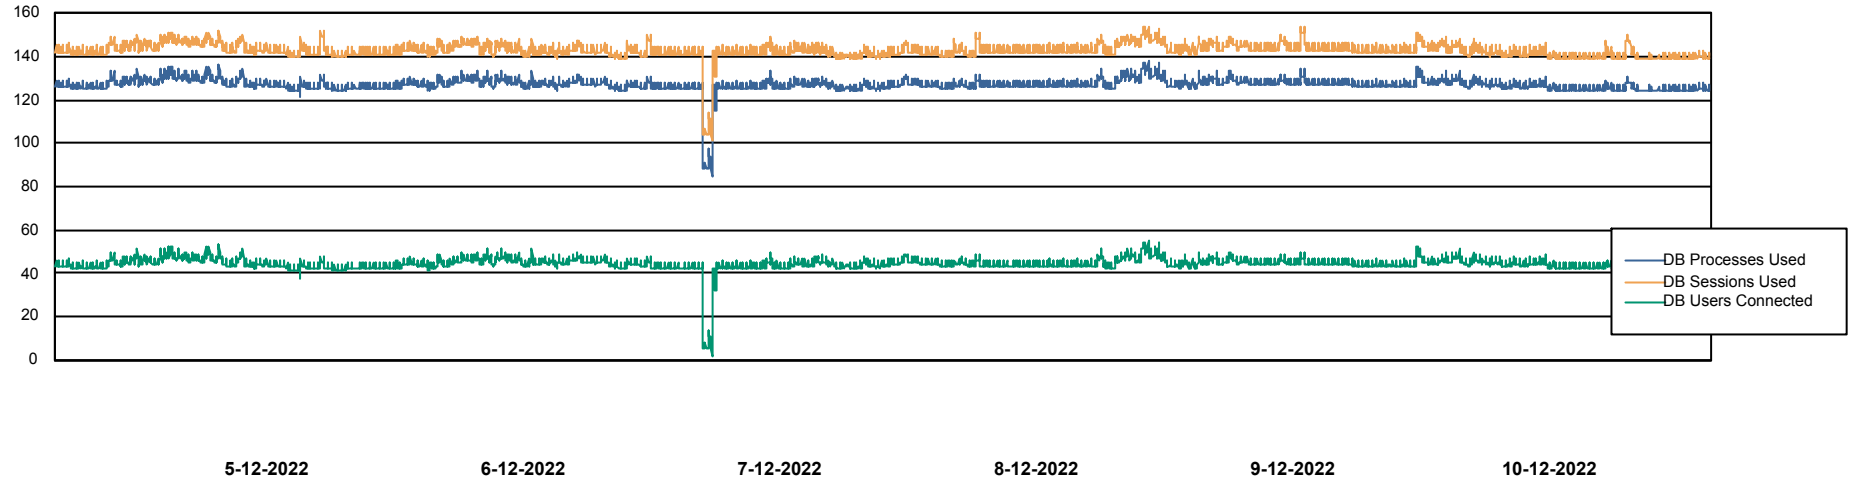

Weekly SLA Customer Report

Customer KBR_Production
Database ID 117

Database Performance BI-DBSRV_DB

Weekly SLA Customer Report

Customer KBR_Production
Database ID 117

Database Performance KBR_PRD_DB-SRV1_DB