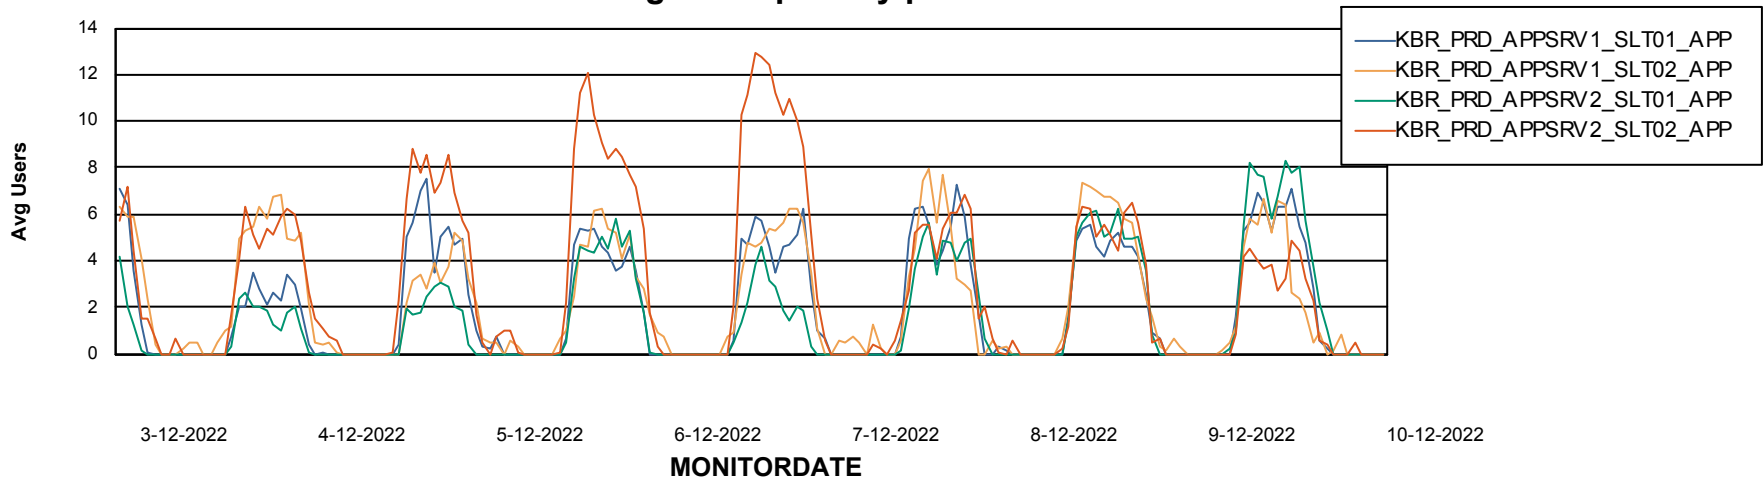

Avg memory used per ABS Server Service

Weekly SLA Customer Report

Customer KBR_Production
Database ID 117

ABSSolute Application Server Services

Avg memory used per ReportServer Service

Avg users per day per ABS server