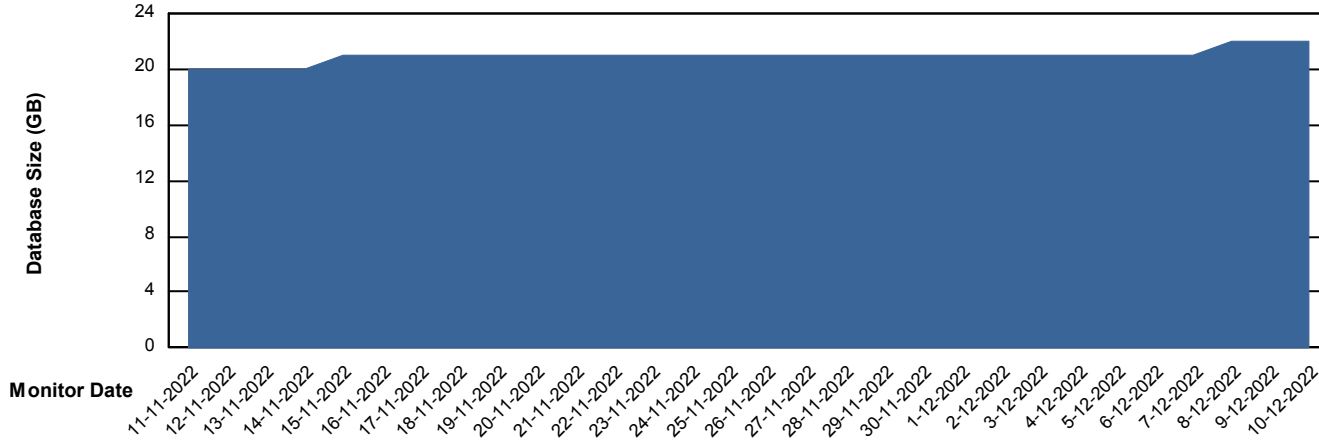

Weekly SLA Customer Report

Customer KBR_Production
Database ID 117

Database Performance BI-DBSRV_DB

Weekly SLA Customer Report

Customer KBR_Production
Database ID 117

Database Performance KBR_PRD_DB-SRV1_DB

Weekly SLA Customer Report

Customer KBR_Production
Database ID 117

Database Performance KBR_PRD_DB-SRV2_SDB

DB Processes Max 1,000

Weekly SLA Customer Report

Customer KBR_Production
Database ID 117

DATABASE SIZE BI-DBSRV_DB

Database growth over last month

DATABASE SIZE KBR_PRD_DB-SRV1_DB

Database growth over last month

Weekly SLA Customer Report

Customer KBR_Production
Database ID 117

Database Tablespace BI-DBSRV_DB

Date	Tablespace Name	Filesize (Gb)	Usedsize (Gb)	Percentage free
10-12-2022	ABSDATA	11	9	21
	INDX	12	10	18
9-12-2022	ABSDATA	11	9	21
	INDX	12	10	18
8-12-2022	ABSDATA	11	9	22
	INDX	12	10	18
7-12-2022	ABSDATA	11	9	22
	INDX	12	10	18
6-12-2022	ABSDATA	11	9	22
	INDX	12	10	18
5-12-2022	ABSDATA	11	9	22
	INDX	12	10	19
4-12-2022	ABSDATA	11	9	22
	INDX	12	10	19