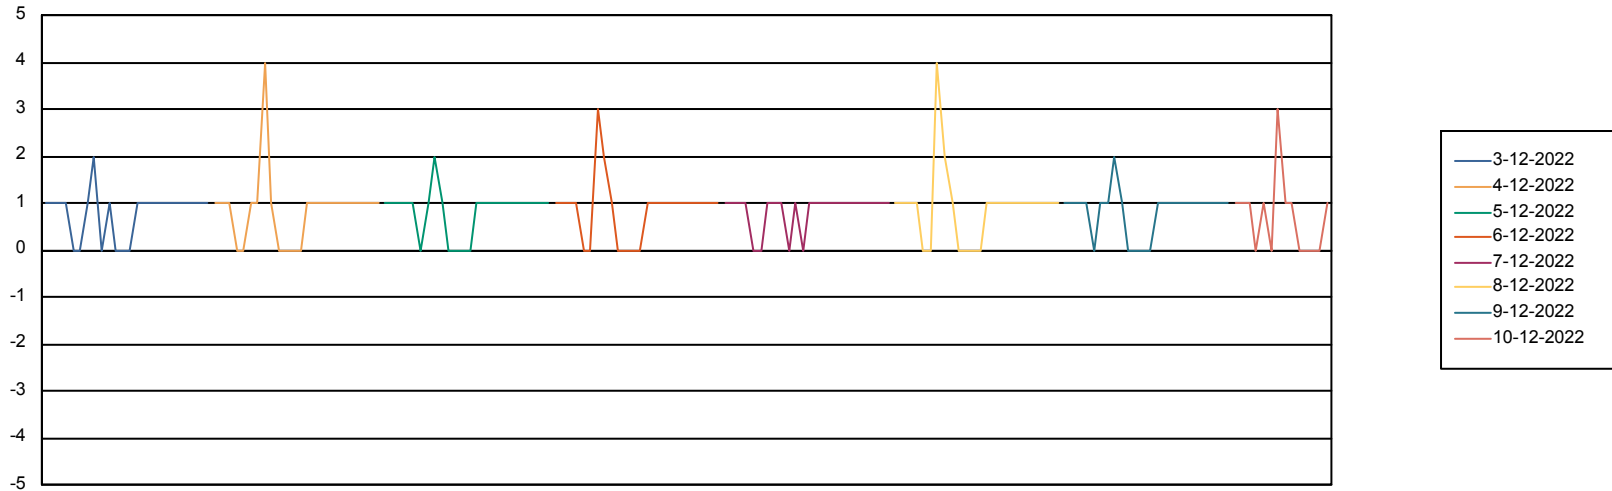

Recovery lag for last 7 days