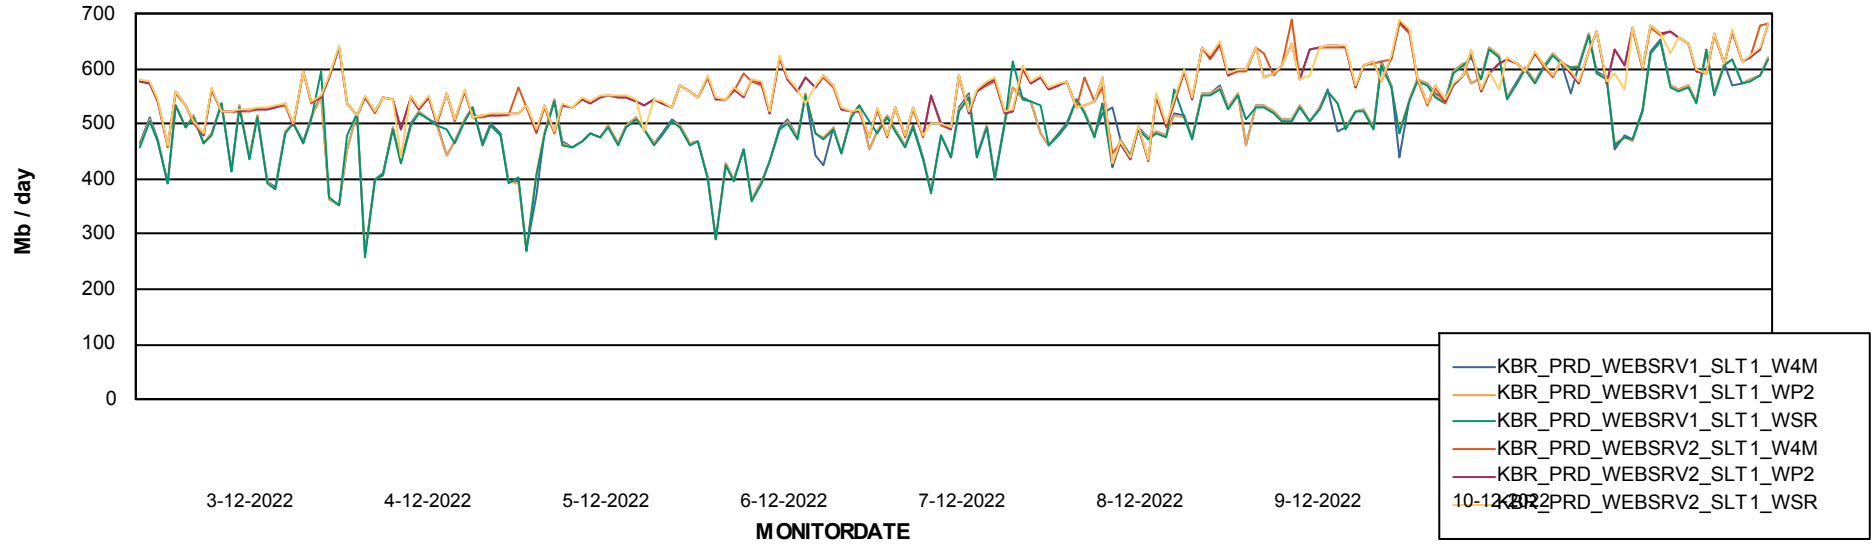

ABSSolute Web Component Services

Avg memory used per ABS Web component