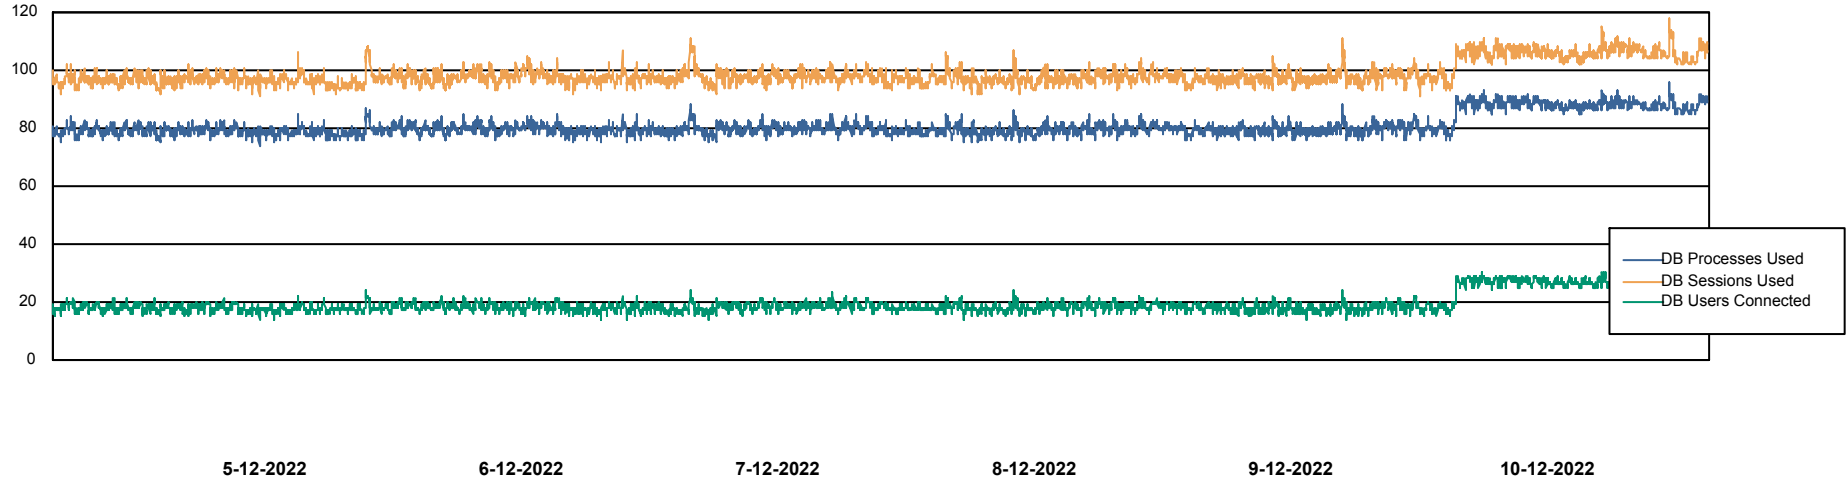

Database Performance BI-DBSRV_DB