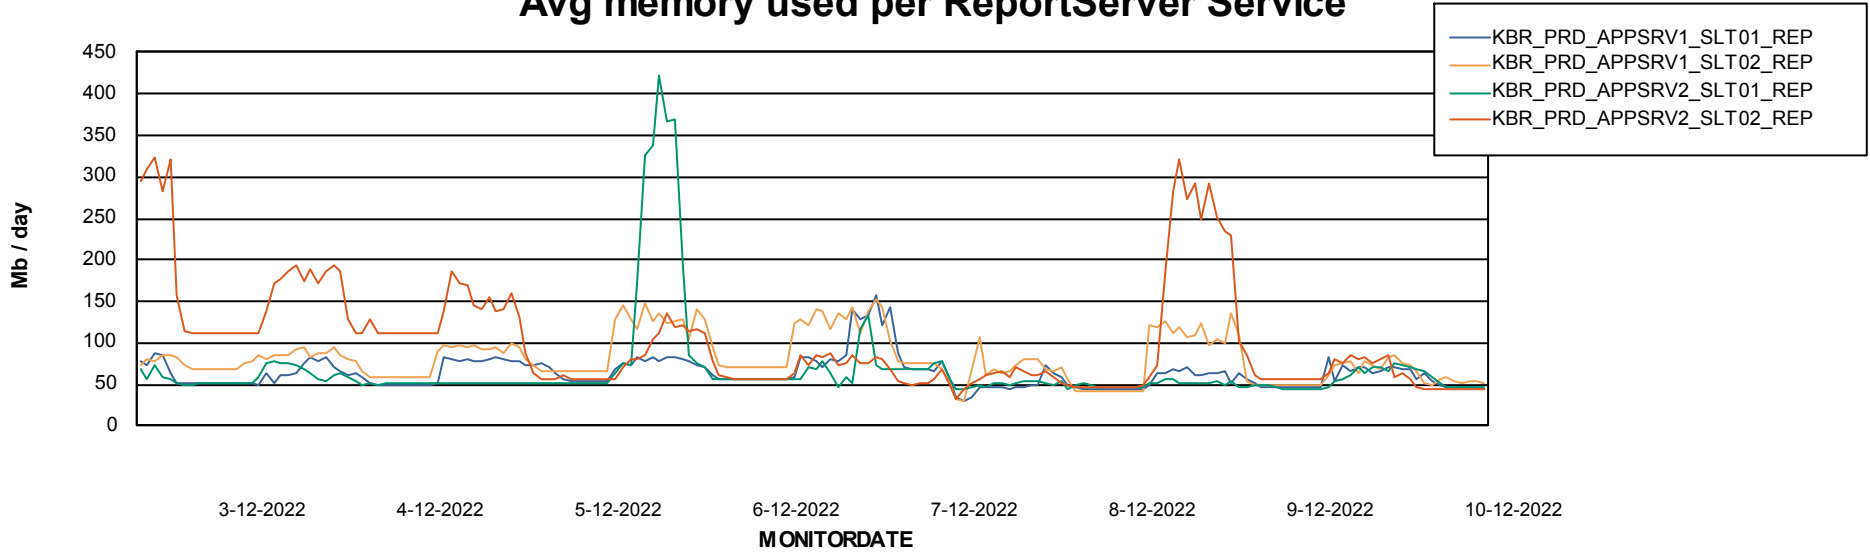

Avg memory used per ABS Server Service

Weekly SLA Customer Report

Customer KBR_Production
Database ID 117

ABSSolute Application Server Services

Avg memory used per ReportServer Service

Avg users per day per ABS server