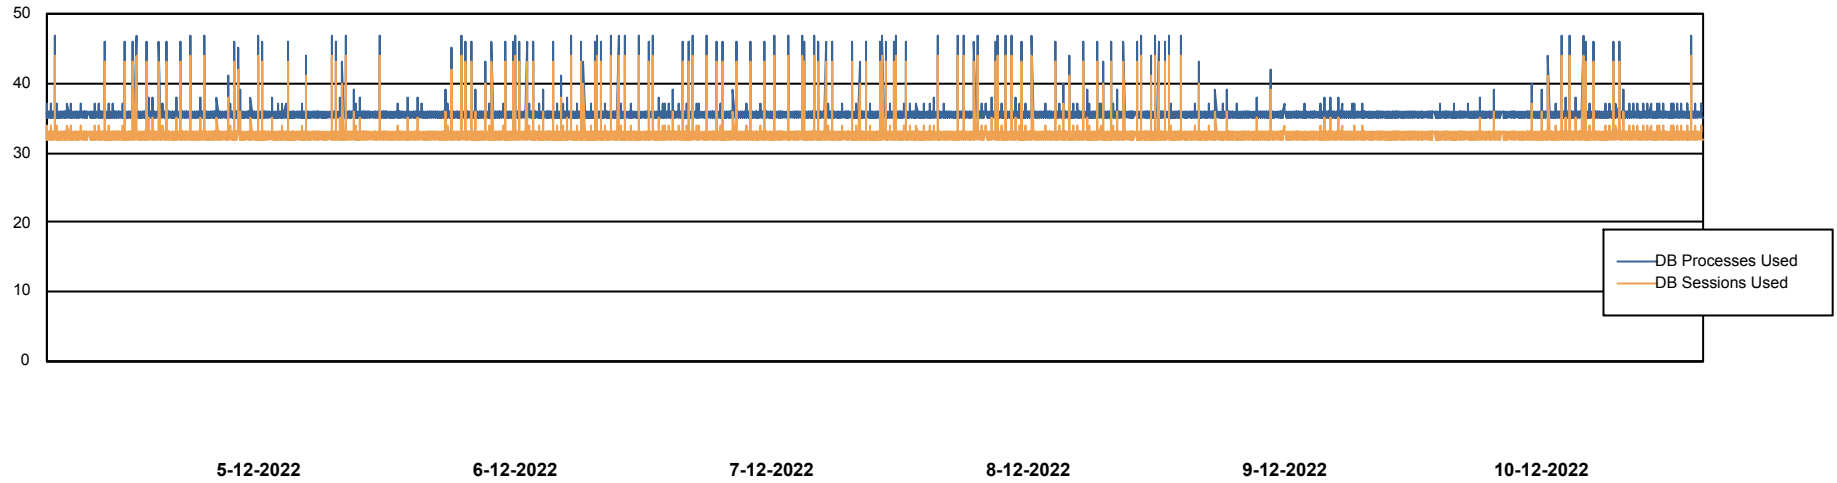

Database Performance KBR_PRD_DB-SRV2_SDB

DB Processes Max 1,000