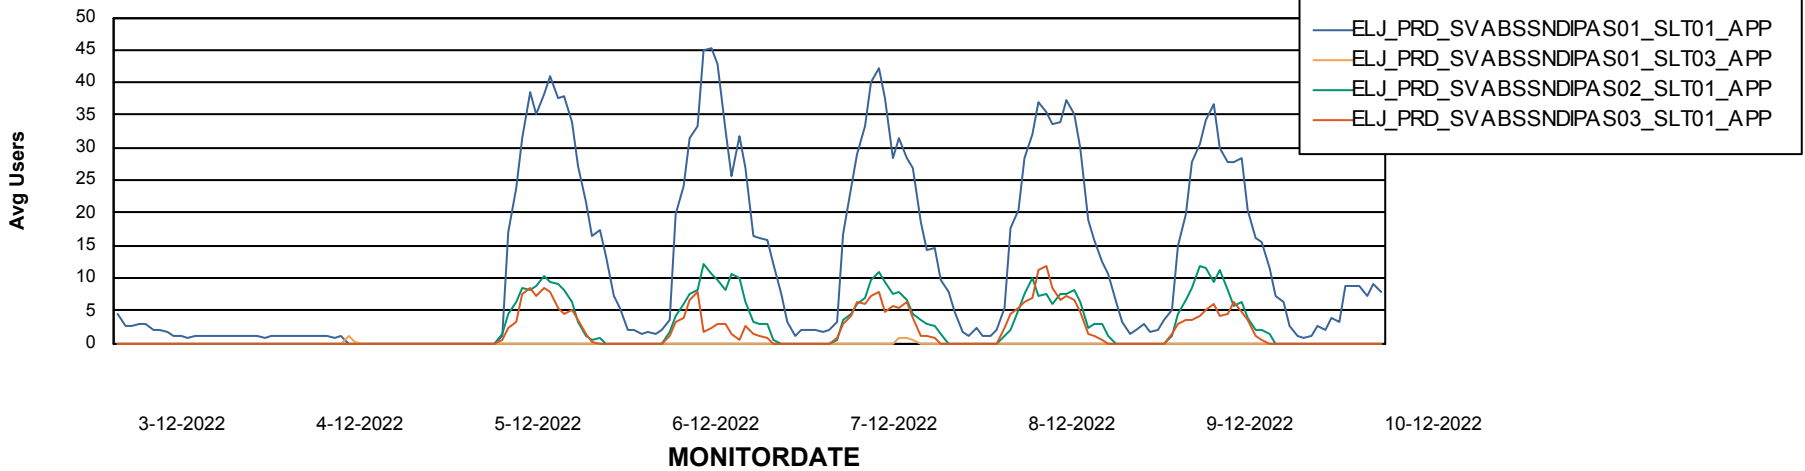

Avg users per day per ABS server