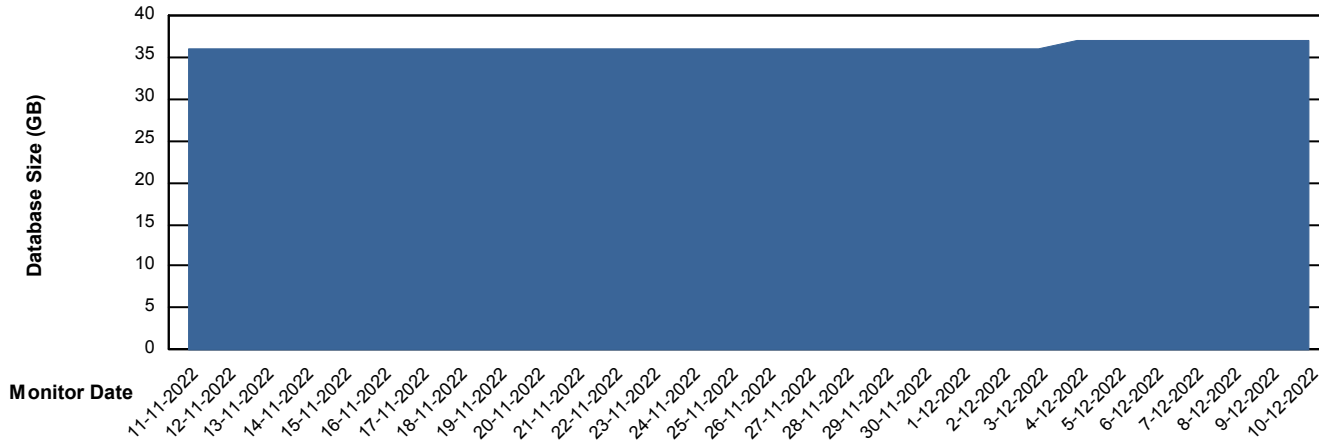

DATABASE SIZE ELJDB_BI

Database growth over last month