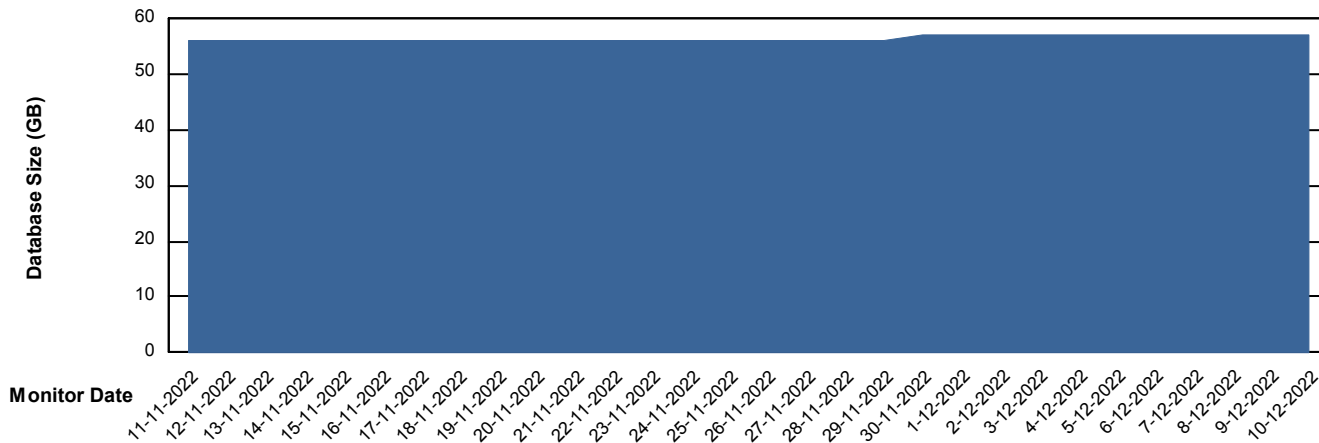

DATABASE SIZE ELJDB_Production

Database growth over last month