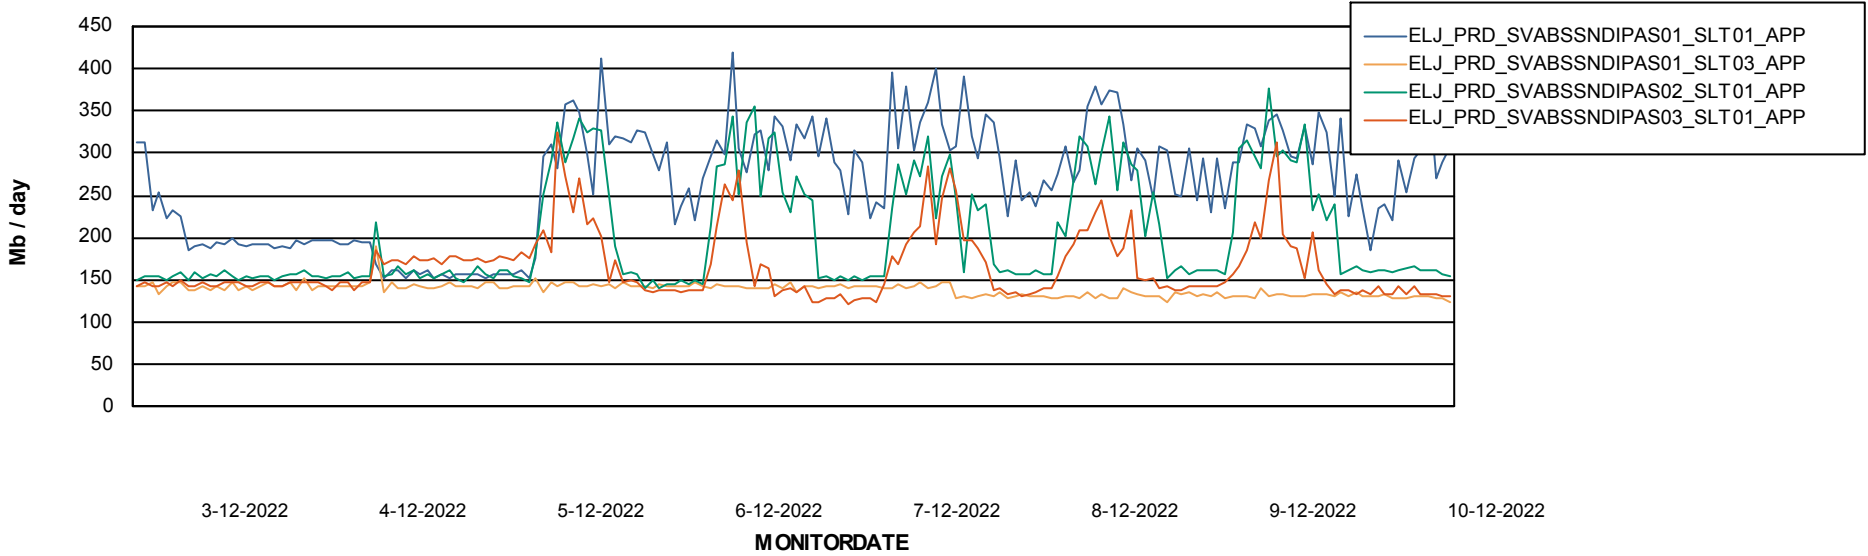

ABSSolute Application Server Services

Avg memory used per ABS Server Service