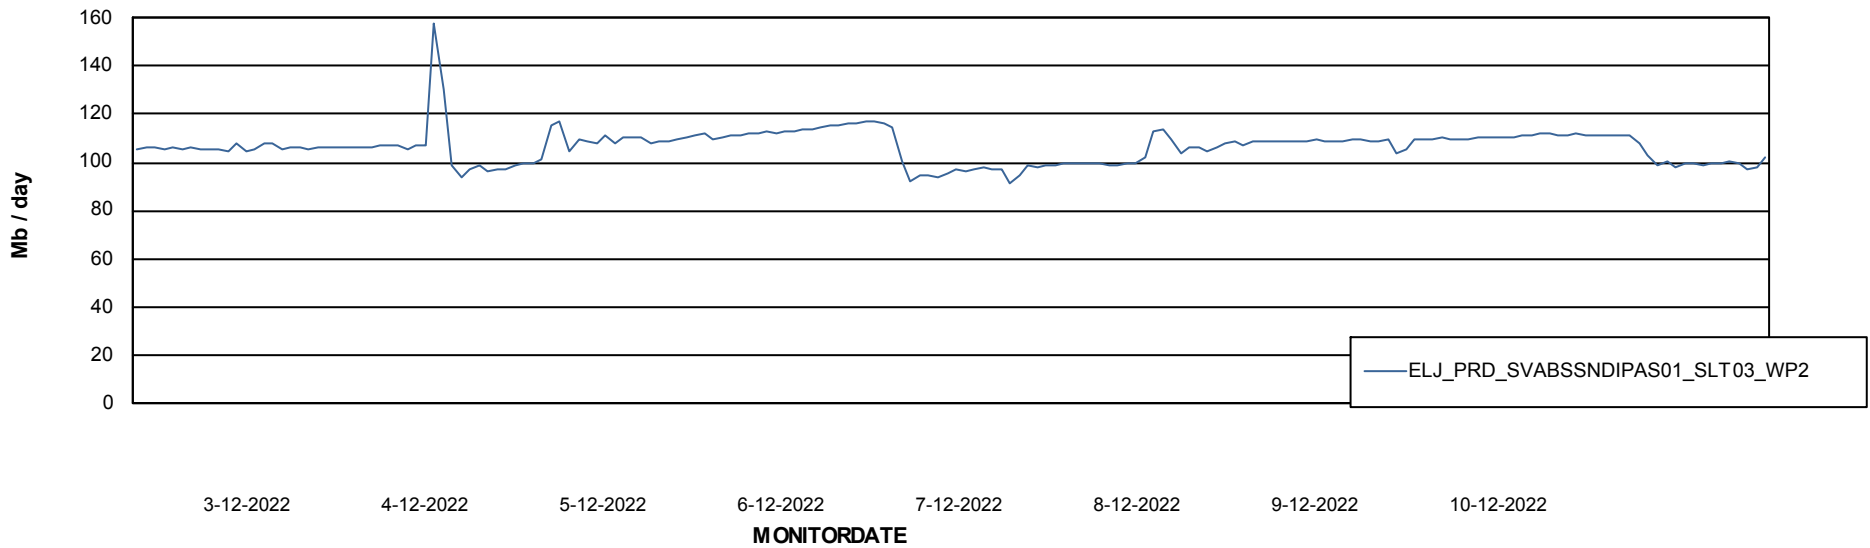

ABSSolute Web Component Services

Avg memory used per ABS Web component