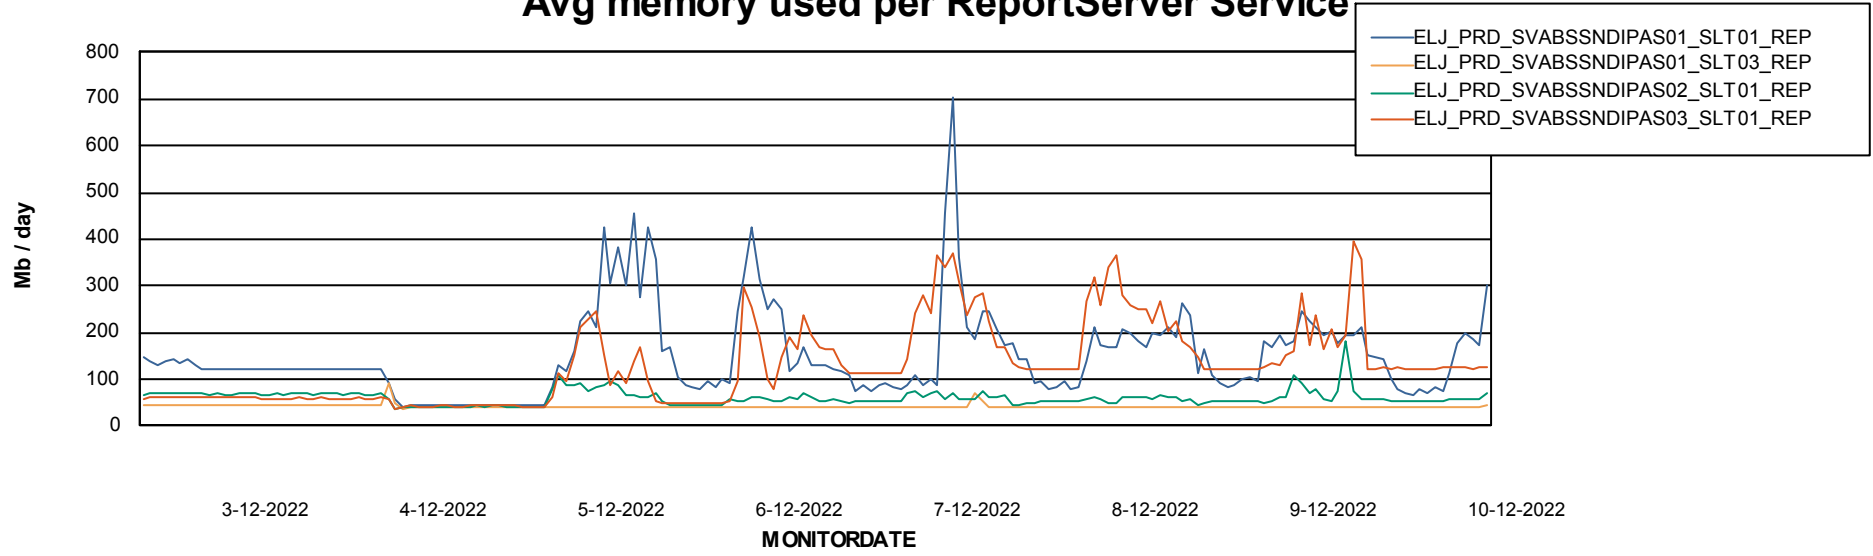

ABSSolute Application ReportServer Services

Avg memory used per ReportServer Service