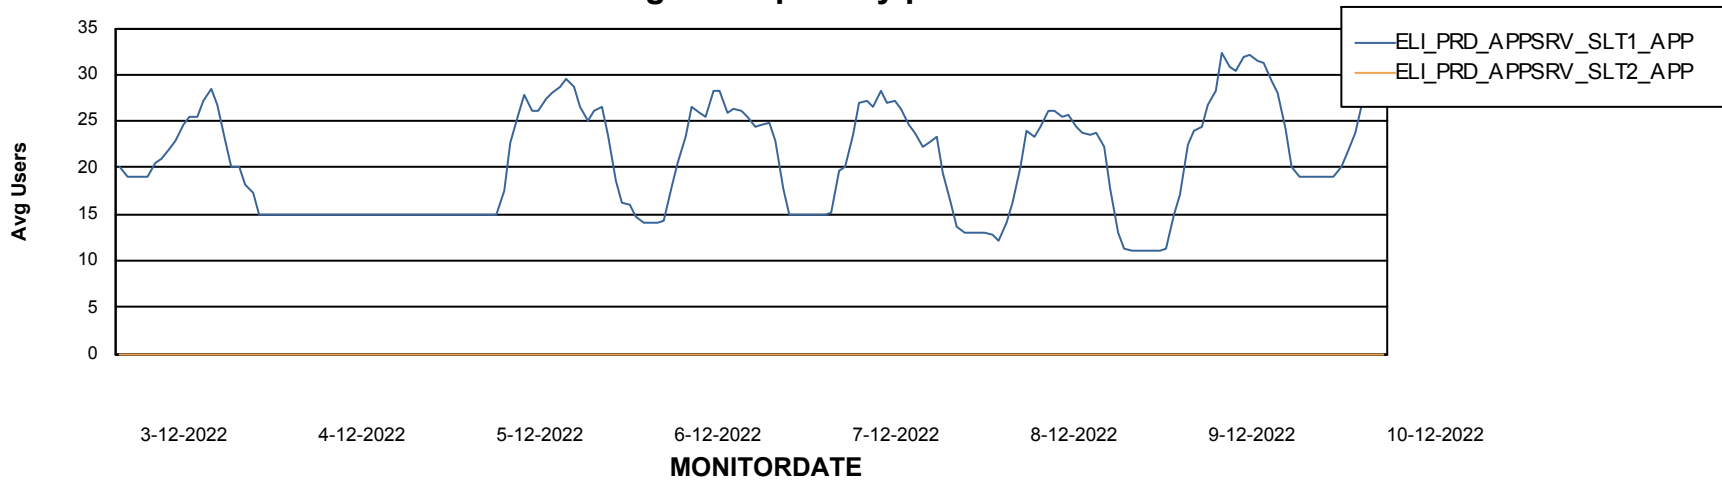

Avg users per day per ABS server