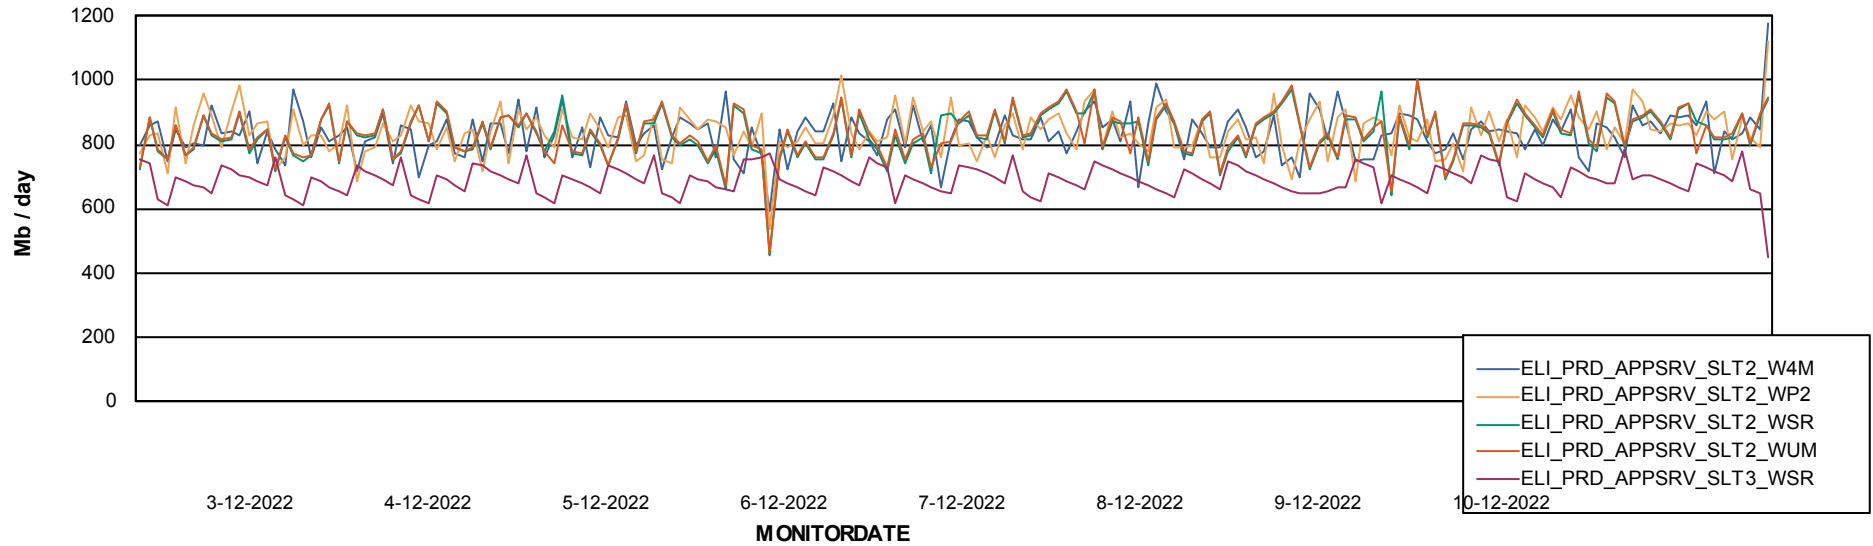

ABSSolute Application Server Services

Avg memory used per ABS Web component