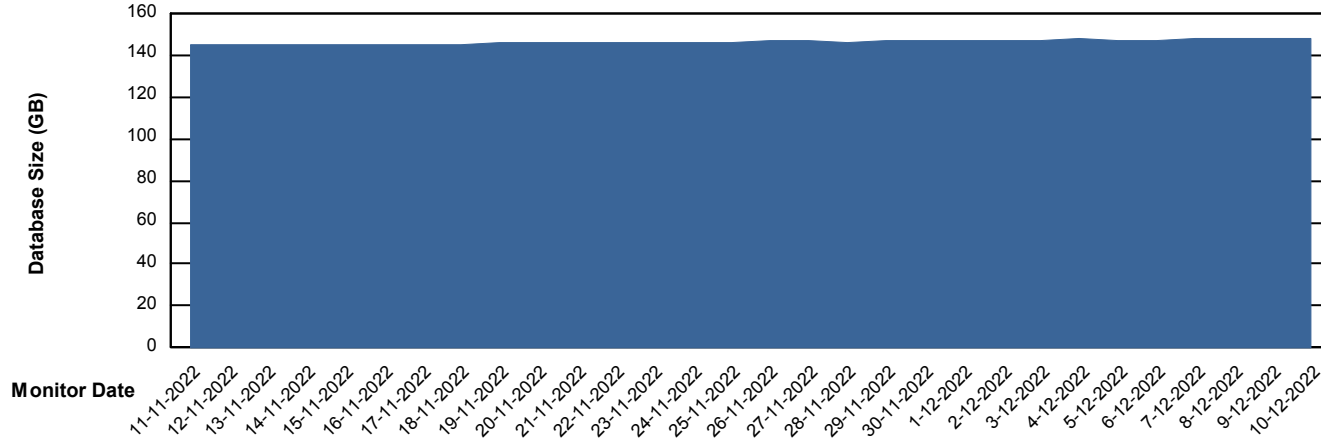

DATABASE SIZE ELIDB_BI

Database growth over last month