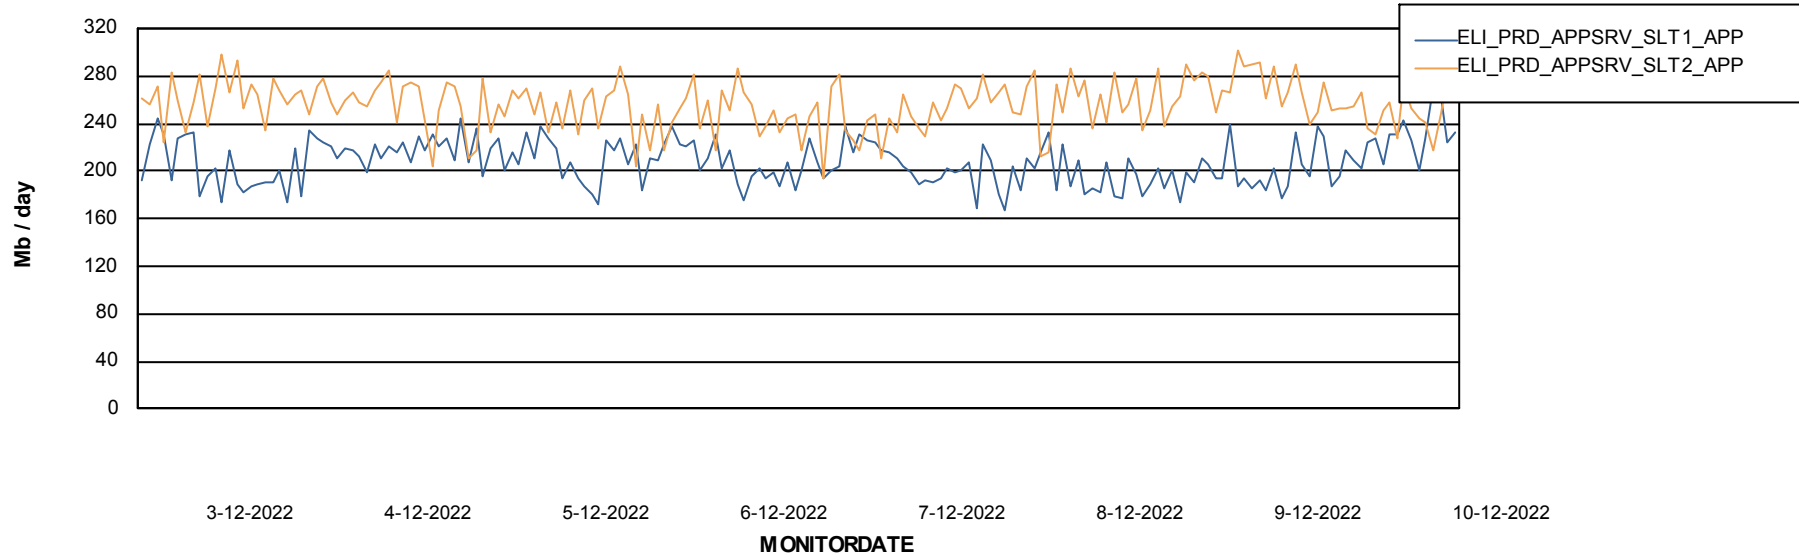

ABSSolute Application Server Services

Avg memory used per ABS Server Service