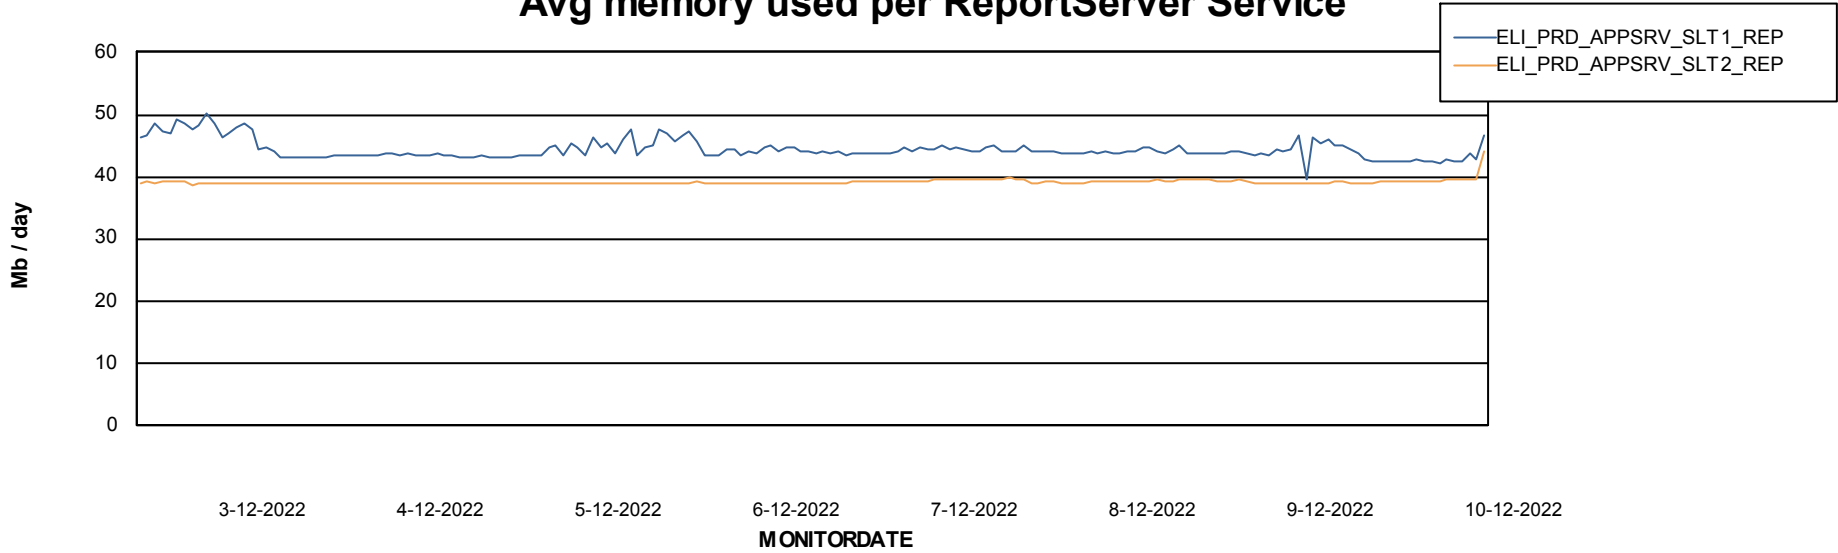

ABSSolute Application Server Services

Avg memory used per ReportServer Service