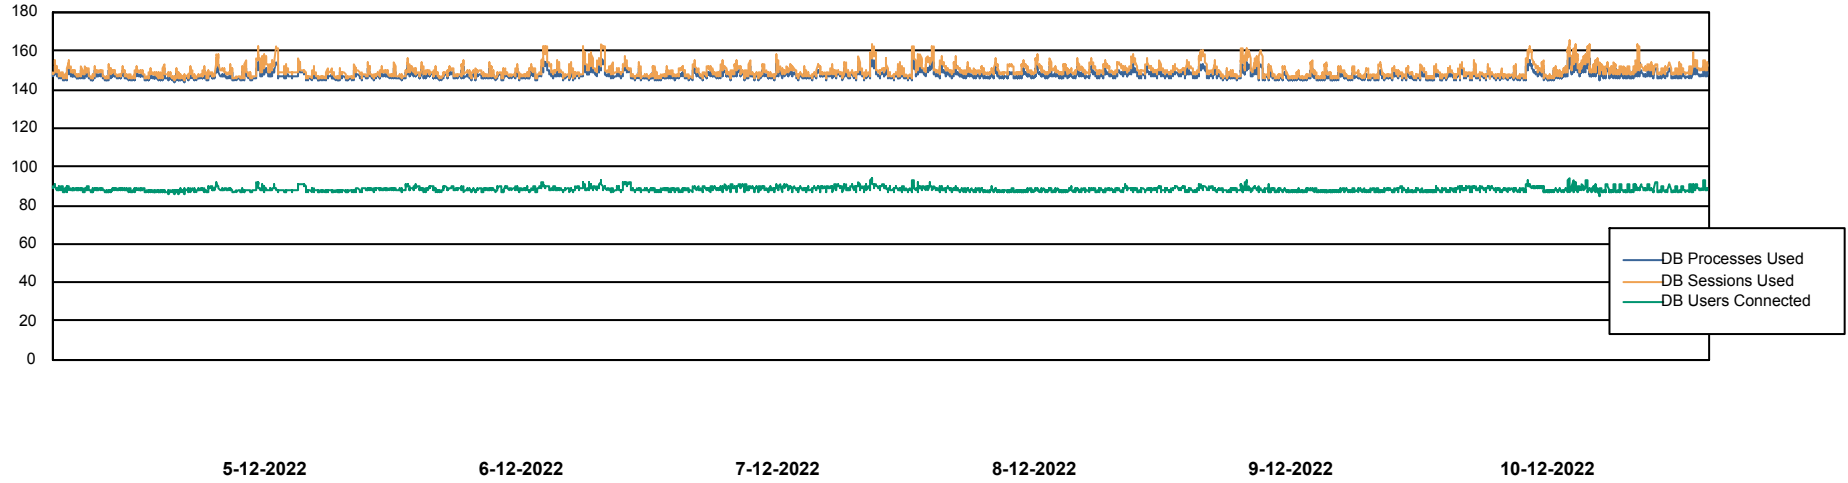

Database Performance ELIDB_BI