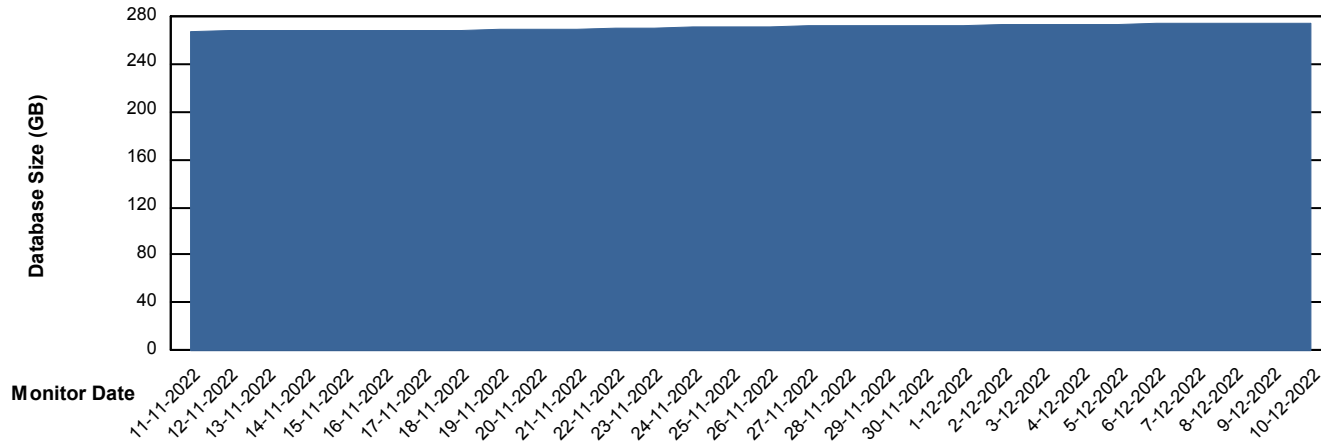

DATABASE SIZE ELIDB_Production

Database growth over last month