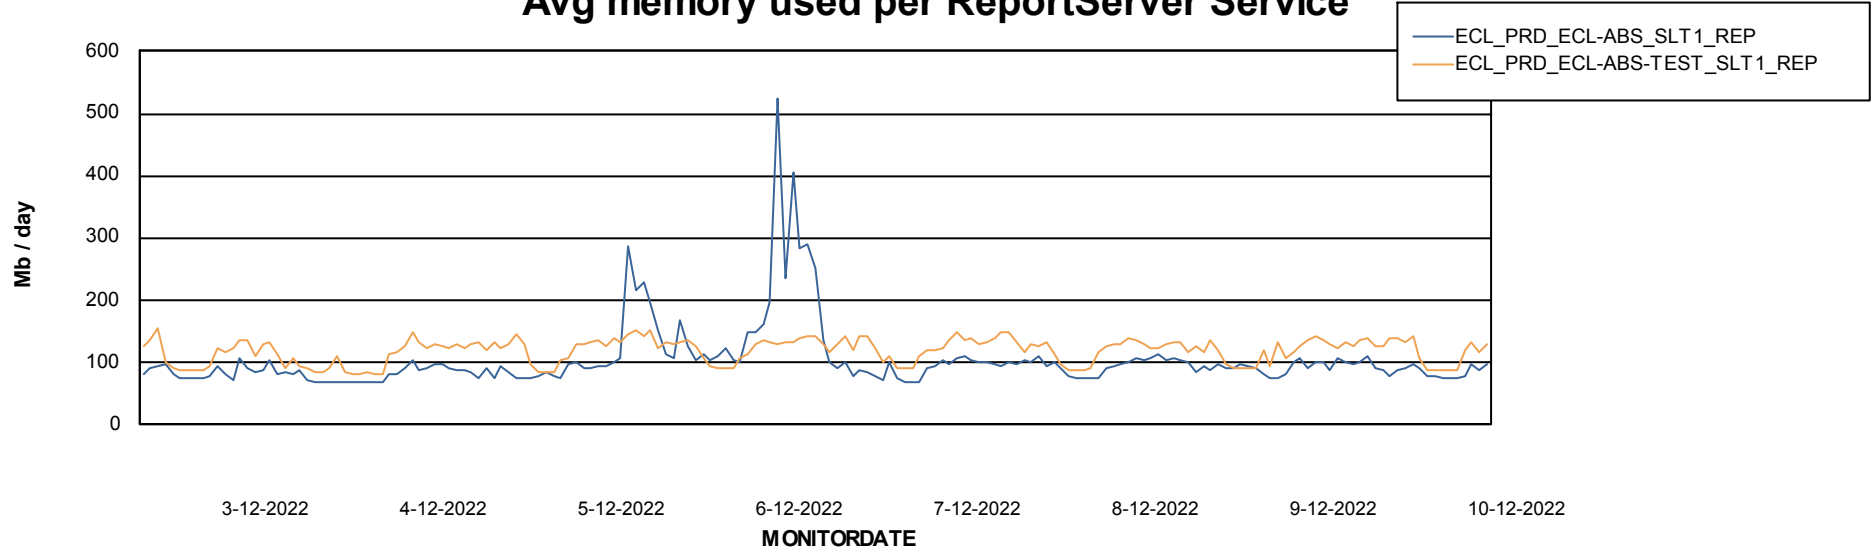

ABSSolute Application ReportServer Services

Avg memory used per ReportServer Service