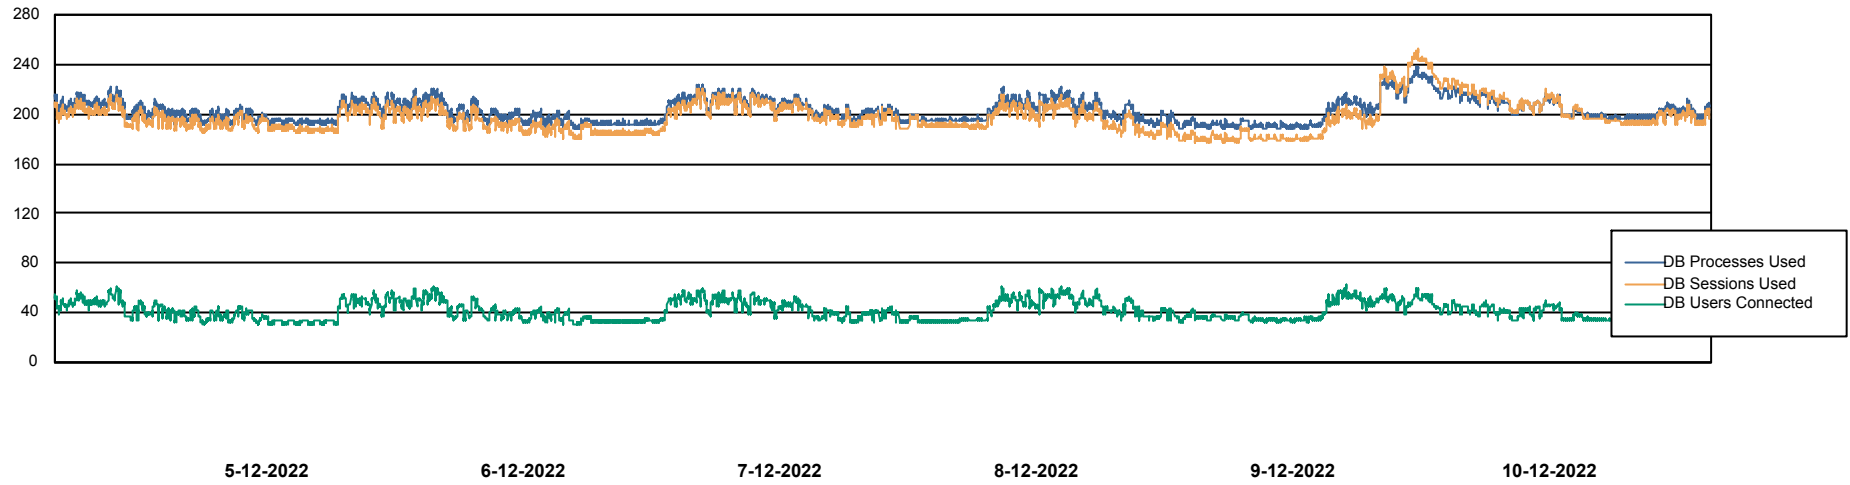

Weekly SLA Customer Report

Customer ECL_Production
Database ID 77

Harddisk Usage ECL_PRD_ECL-ABS-WEB

	Free disk space on C: (%)	Total disk space on C: (Gb)	Used disk space on C: (Gb)
10-12-2022	31	127	87
9-12-2022	31	127	87
8-12-2022	31	127	87
7-12-2022	31	127	87
6-12-2022	32	127	86
5-12-2022	32	127	86
4-12-2022	32	127	86

Weekly SLA Customer Report

Customer ECL_Production
Database ID 77

Database Performance ECLDB_Production

Weekly SLA Customer Report

Customer ECL_Production
Database ID 77

Database Performance ECLDB_Standby

DATABASE SIZE ECLDB_Production