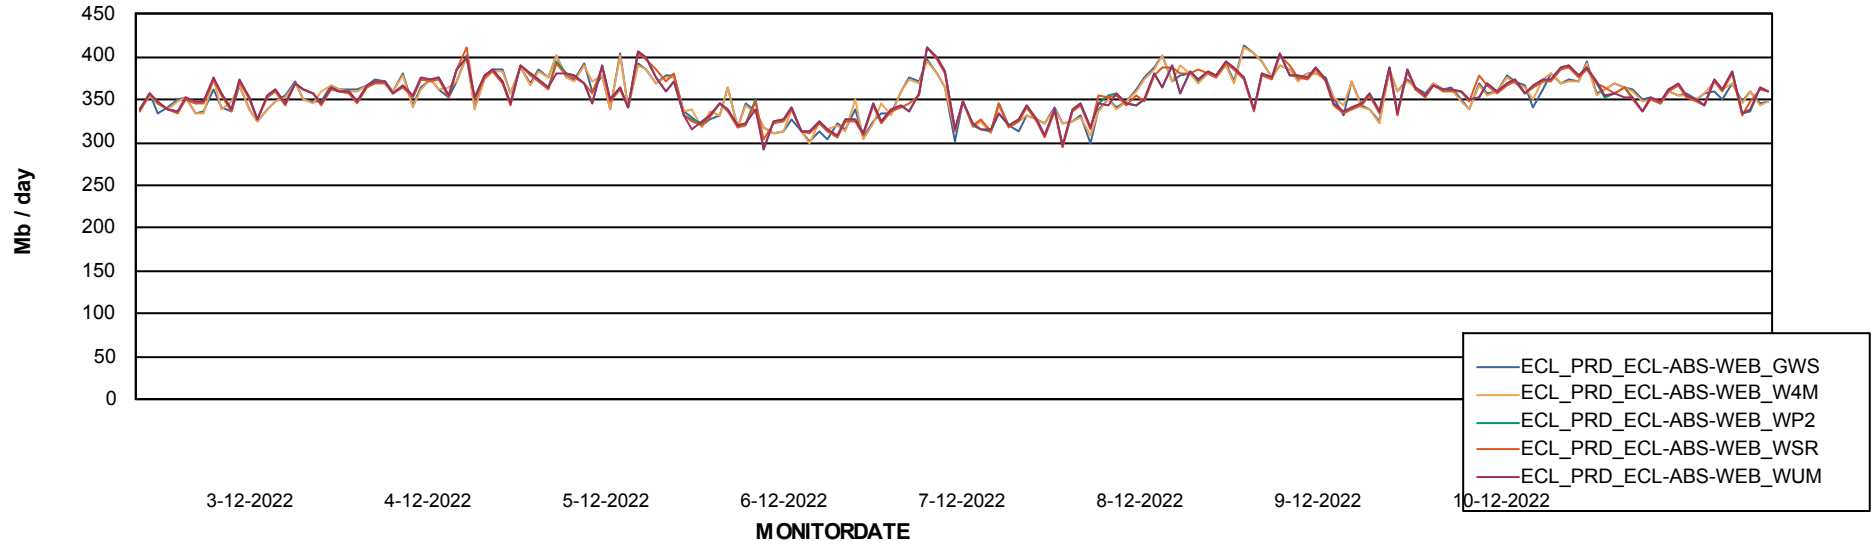

ABSSolute Application ReportServer Services

Avg memory used per ReportServer Service

Weekly SLA Customer Report

Customer ECL_Production
Database ID 77

ABSolute Web Component Services

Avg memory used per ABS Web component