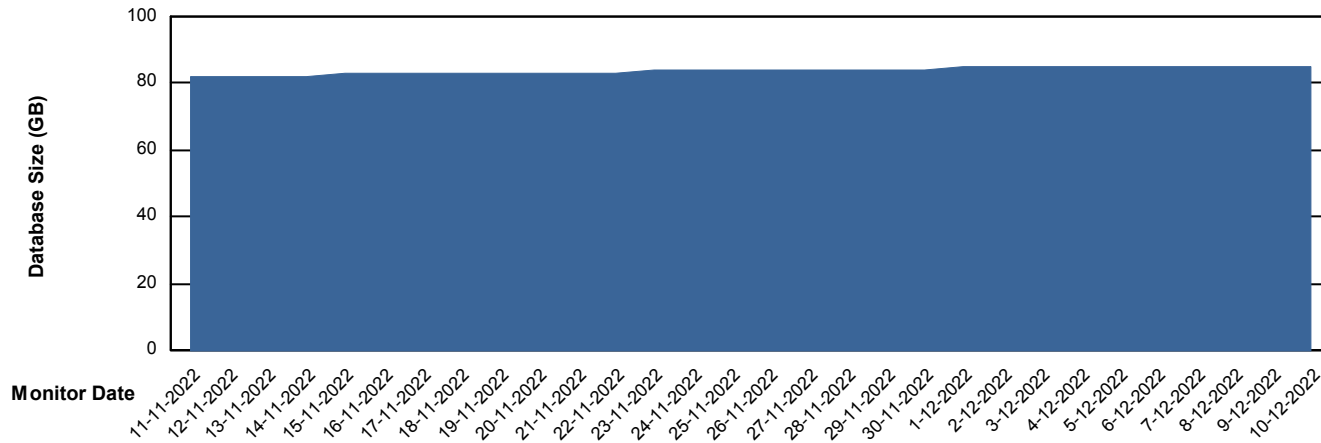

Weekly SLA Customer Report

Customer ECL_Production
Database ID 77

Database Performance ECLDB_Production

Weekly SLA Customer Report

Customer ECL_Production
Database ID 77

Database Performance ECLDB_Standby

DATABASE SIZE ECLDB_Production

Database growth over last month

Weekly SLA Customer Report

Customer ECL_Production
Database ID 77

Database Tablespace ECLDB_Production

Date	Tablespace Name	Filesize (Gb)	Usedsize (Gb)	Percentage free
10-12-2022	ABSDATA	90	74	18
	INDX	8	5	35
9-12-2022	ABSDATA	90	74	18
	INDX	8	5	35
8-12-2022	ABSDATA	90	74	18
	INDX	8	5	35
7-12-2022	ABSDATA	90	74	18
	INDX	8	5	35
6-12-2022	ABSDATA	90	73	18
	INDX	8	5	35
5-12-2022	ABSDATA	90	73	18
	INDX	8	5	35
4-12-2022	ABSDATA	90	73	18
	INDX	8	5	36