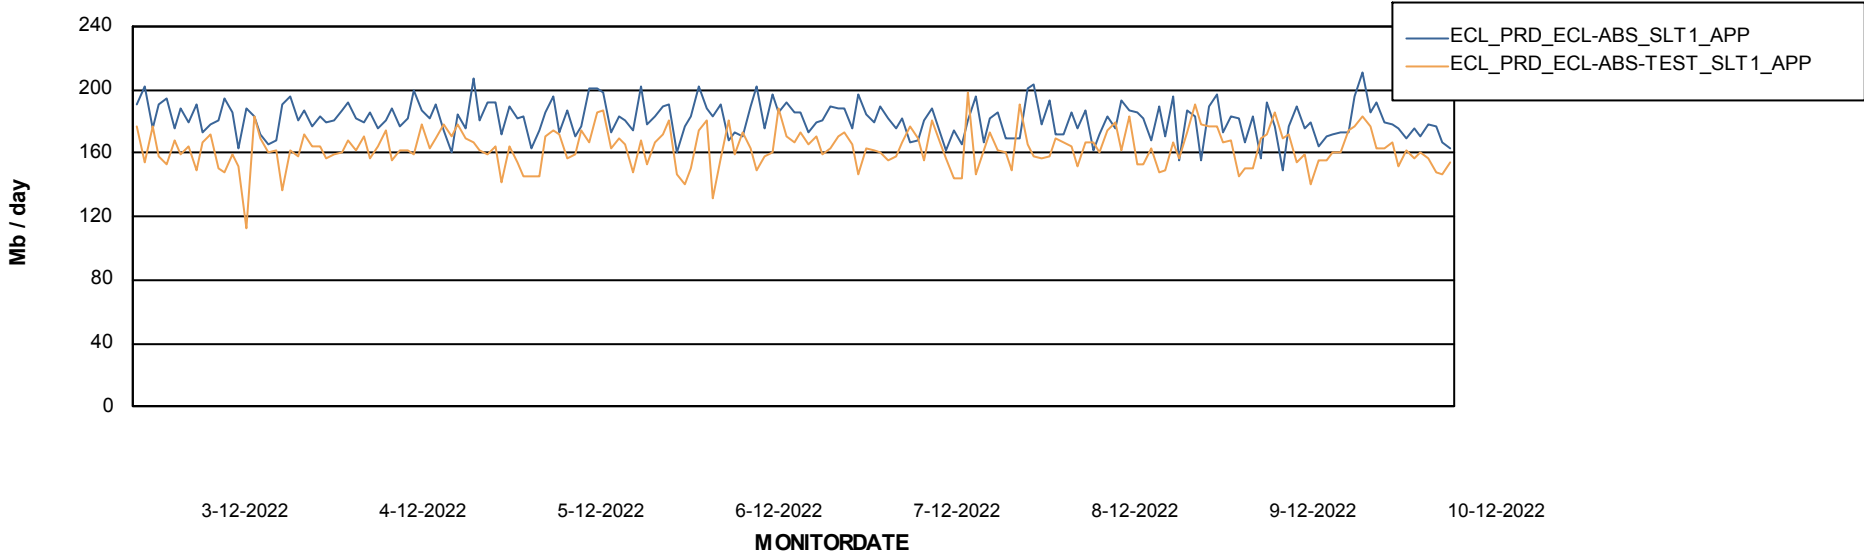

Weekly SLA Customer Report

Customer ECL_Production
Database ID 77

Database Performance ECLDB_Production

Weekly SLA Customer Report

Customer ECL_Production
Database ID 77

Database Performance ECLDB_Standby

DATABASE SIZE ECLDB_Production

Database growth over last month

Weekly SLA Customer Report

Customer ECL_Production
Database ID 77

Database Tablespace ECLDB_Production

Date	Tablespace Name	Filesize (Gb)	Usedsize (Gb)	Percentage free
10-12-2022	ABSDATA	90	74	18
	INDX	8	5	35
9-12-2022	ABSDATA	90	74	18
	INDX	8	5	35
8-12-2022	ABSDATA	90	74	18
	INDX	8	5	35
7-12-2022	ABSDATA	90	74	18
	INDX	8	5	35
6-12-2022	ABSDATA	90	73	18
	INDX	8	5	35
5-12-2022	ABSDATA	90	73	18
	INDX	8	5	35
4-12-2022	ABSDATA	90	73	18
	INDX	8	5	36

Weekly SLA Customer Report

Customer ECL_Production
Database ID 77

ABSSolute Application Server Services

Avg memory used per ABS Server Service

Avg users per day per ABS server

Weekly SLA Customer Report

Customer ECL_Production
Database ID 77