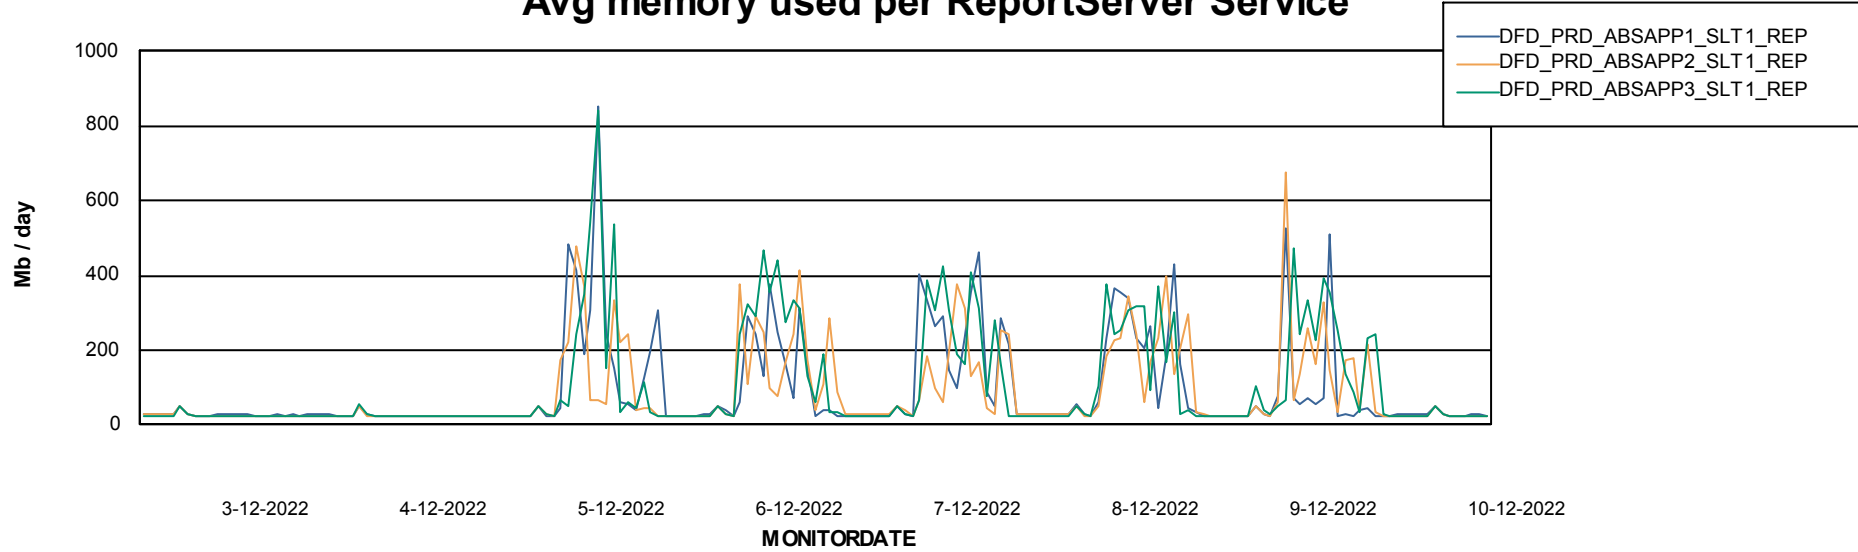

ABSSolute Application ReportServer Services

Avg memory used per ReportServer Service