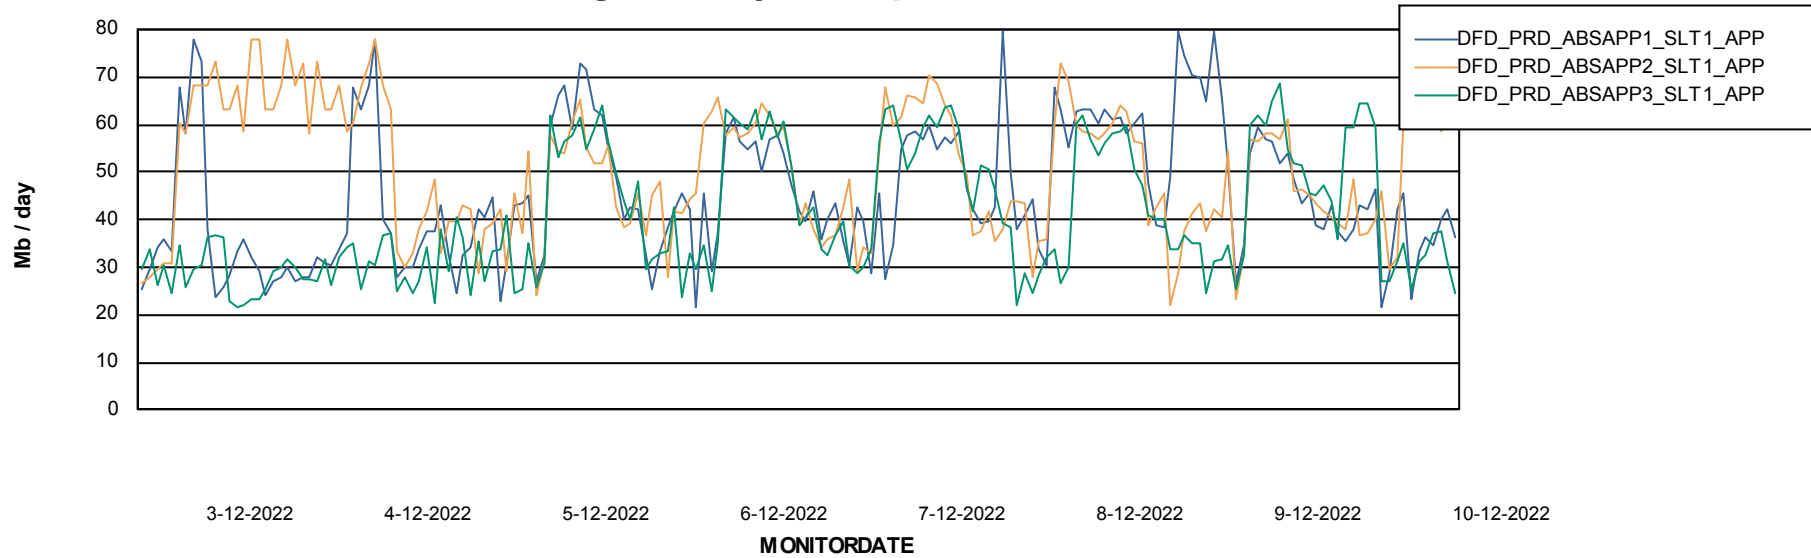

Weekly SLA Customer Report

Customer DFD_Production
Database ID 39

Database Performance DFDDB_Production

DB Processes Max 600
DB Sessions Max 4

Weekly SLA Customer Report

Customer DFD_Production
 Database ID 39

DATABASE SIZE DFDDDB_Production

Database growth over last month

Database Tablespace DFDDDB_Production

Date	Tablespace Name	Filesize (Gb)	Usedsize (Gb)	Percentage free
10-12-2022	ABSDATA	83	13	84
	INDX	161	99	39
9-12-2022	ABSDATA	83	13	85
	INDX	161	99	39
8-12-2022	ABSDATA	83	12	86
	INDX	161	99	39
7-12-2022	ABSDATA	83	12	85
	INDX	161	99	39
6-12-2022	ABSDATA	83	12	86
	INDX	161	98	39
5-12-2022	ABSDATA	83	12	86
	INDX	161	98	39
4-12-2022	ABSDATA	83	12	86
	INDX	161	98	39

Weekly SLA Customer Report

Customer DFD_Production
Database ID 39

ABSSolute Application Server Services

Avg memory used per ABS Server Service

Avg users per day per ABS server

Weekly SLA Customer Report

Customer DFD_Production
Database ID 39