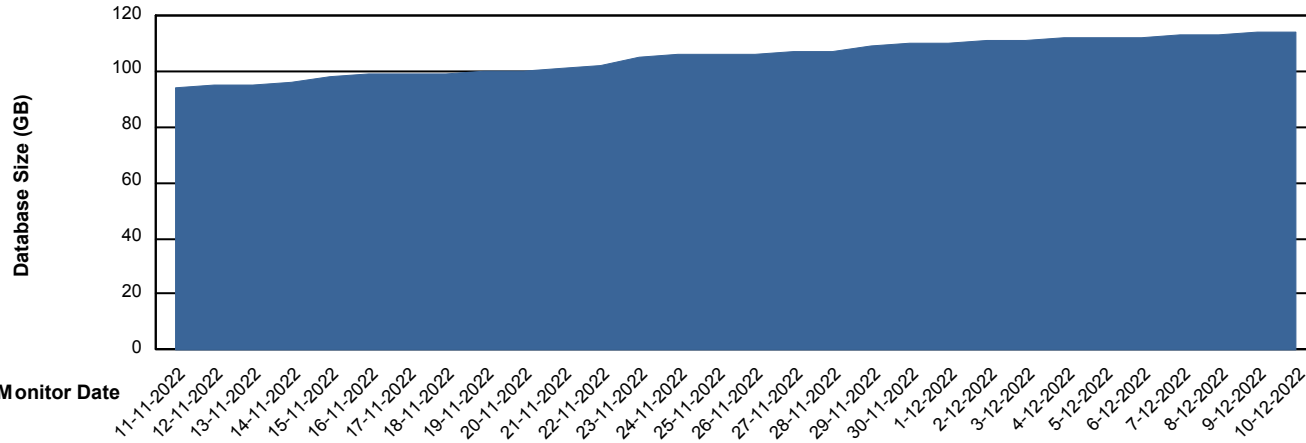

Weekly SLA Customer Report

Customer DFD_Production
Database ID 39

Database Performance DFDDB_Production

DB Processes Max 600
DB Sessions Max 4

Weekly SLA Customer Report

Customer DFD_Production
 Database ID 39

DATABASE SIZE DFDDDB_Production

Database growth over last month

Database Tablespace DFDDDB_Production

Date	Tablespace Name	Filesize (Gb)	Usedsize (Gb)	Percentage free
10-12-2022	ABSDATA	83	13	84
	INDX	161	99	39
9-12-2022	ABSDATA	83	13	85
	INDX	161	99	39
8-12-2022	ABSDATA	83	12	86
	INDX	161	99	39
7-12-2022	ABSDATA	83	12	85
	INDX	161	99	39
6-12-2022	ABSDATA	83	12	86
	INDX	161	98	39
5-12-2022	ABSDATA	83	12	86
	INDX	161	98	39
4-12-2022	ABSDATA	83	12	86
	INDX	161	98	39