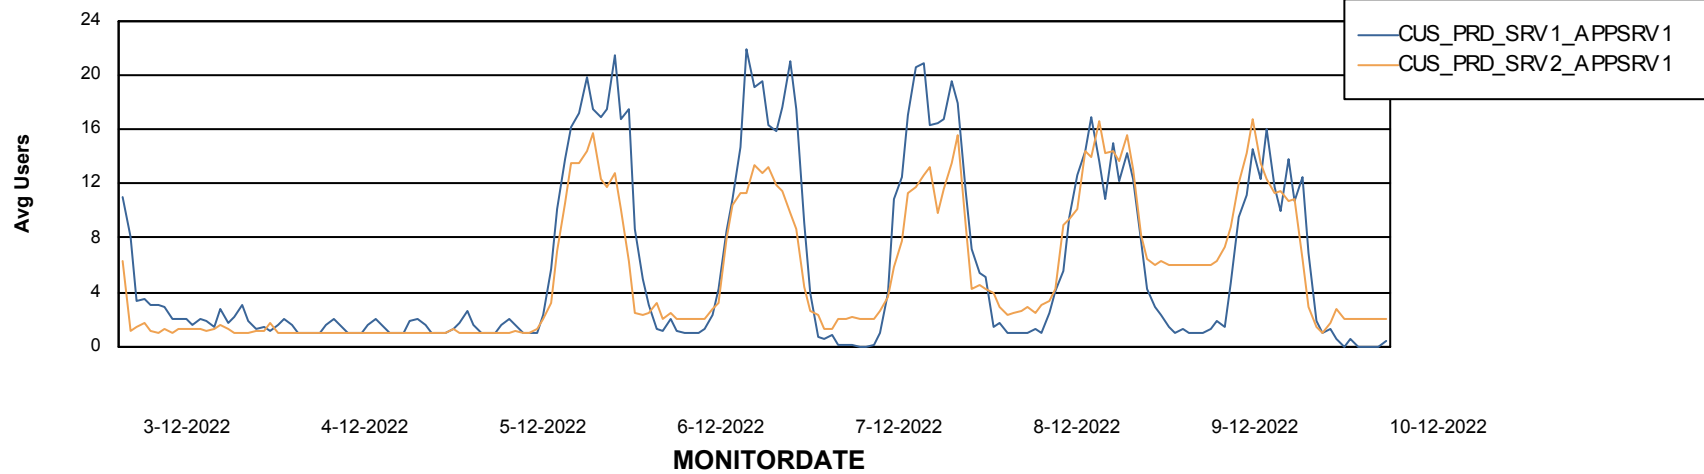

Avg users per day per ABS server