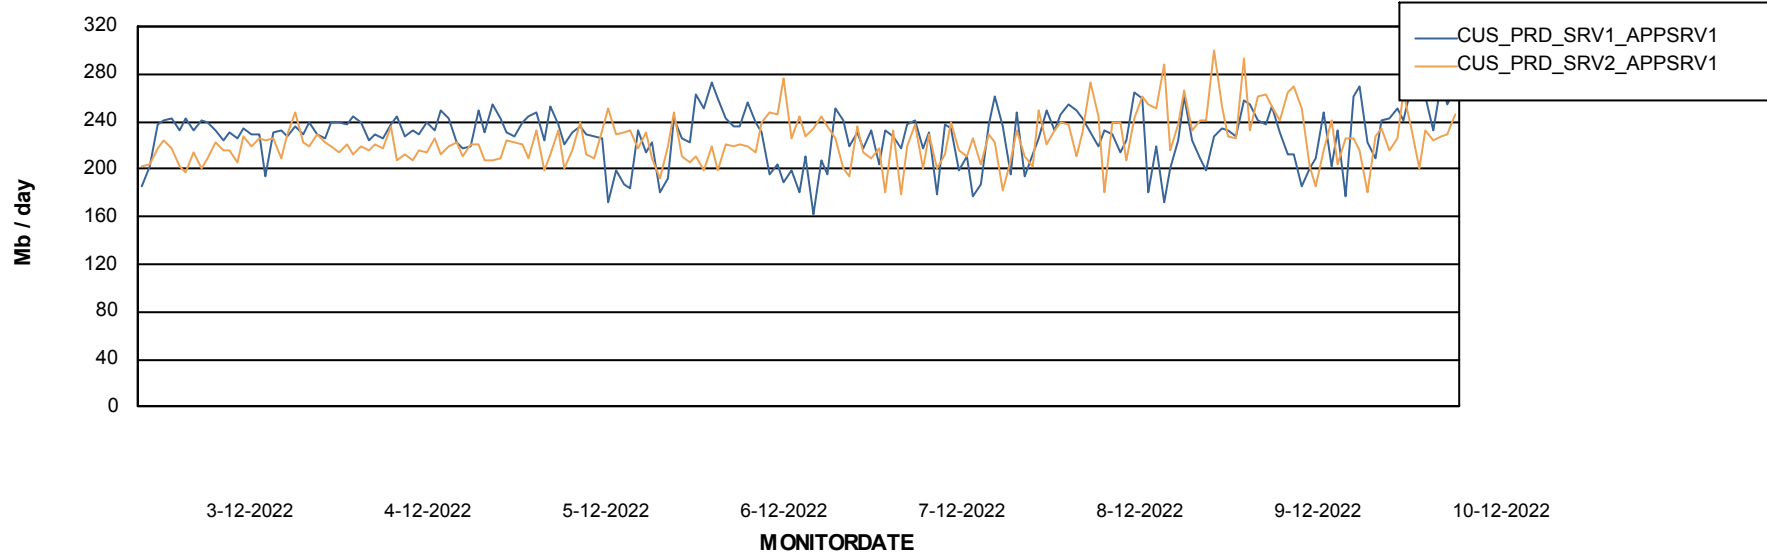

ABSSolute Application Server Services

Avg memory used per ABS Server Service