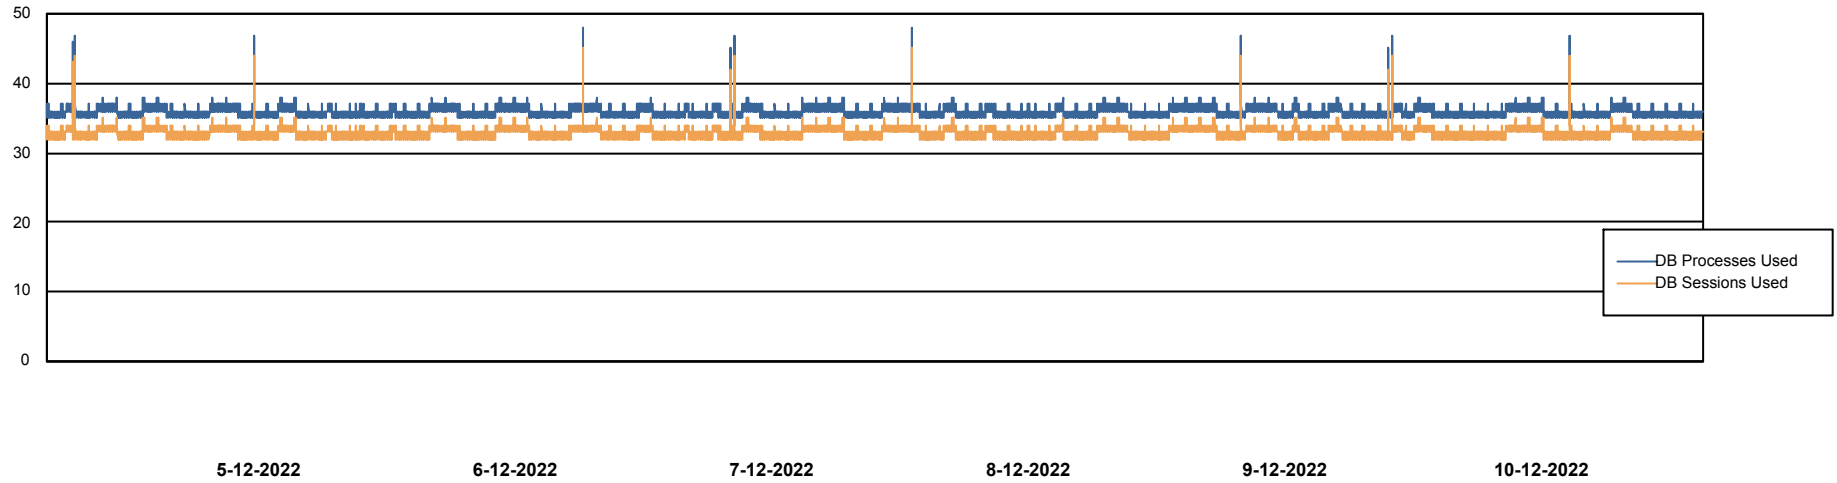

Database Performance CUS_ProdDB_Standby

DB Processes Max 300