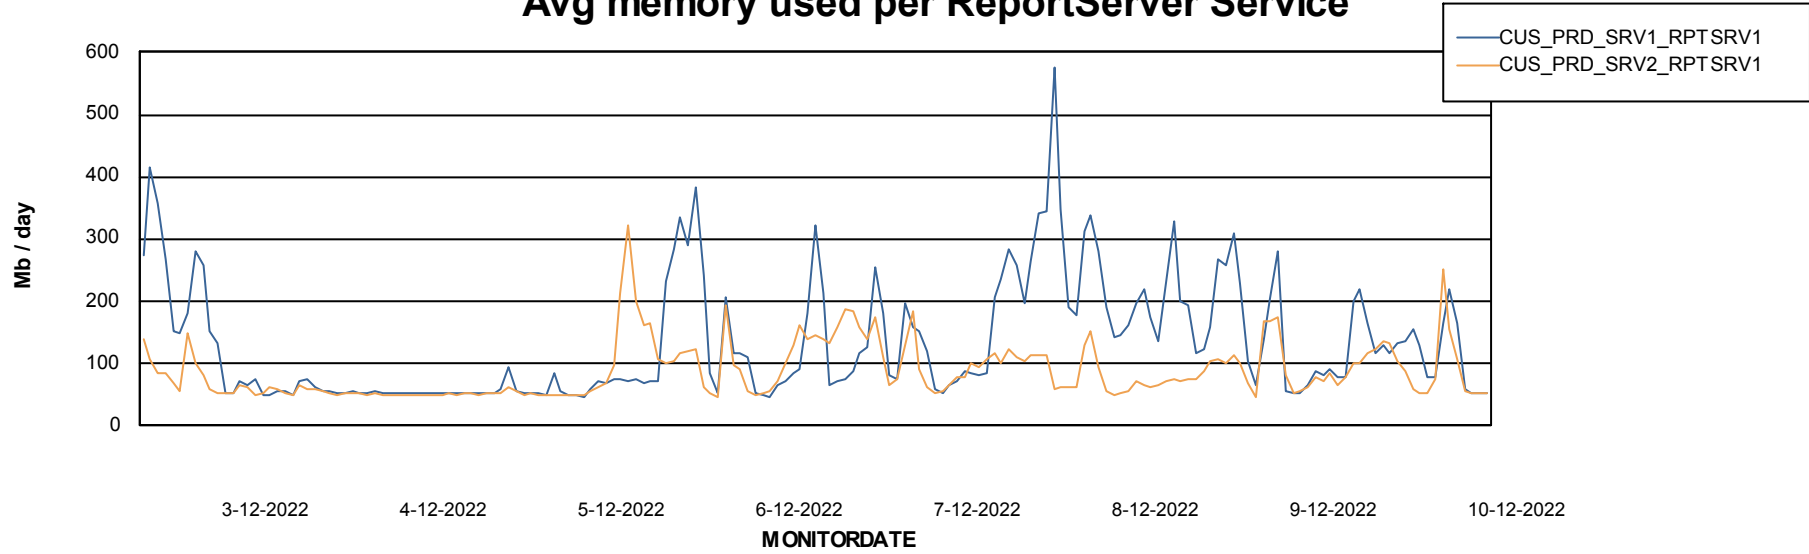

Avg memory used per ABS Server Service

Avg users per day per ABS server

Weekly SLA Customer Report

Customer CUS_Production
Database ID 131

ABSSolute Web Component Services

Avg memory used per ReportServer Service