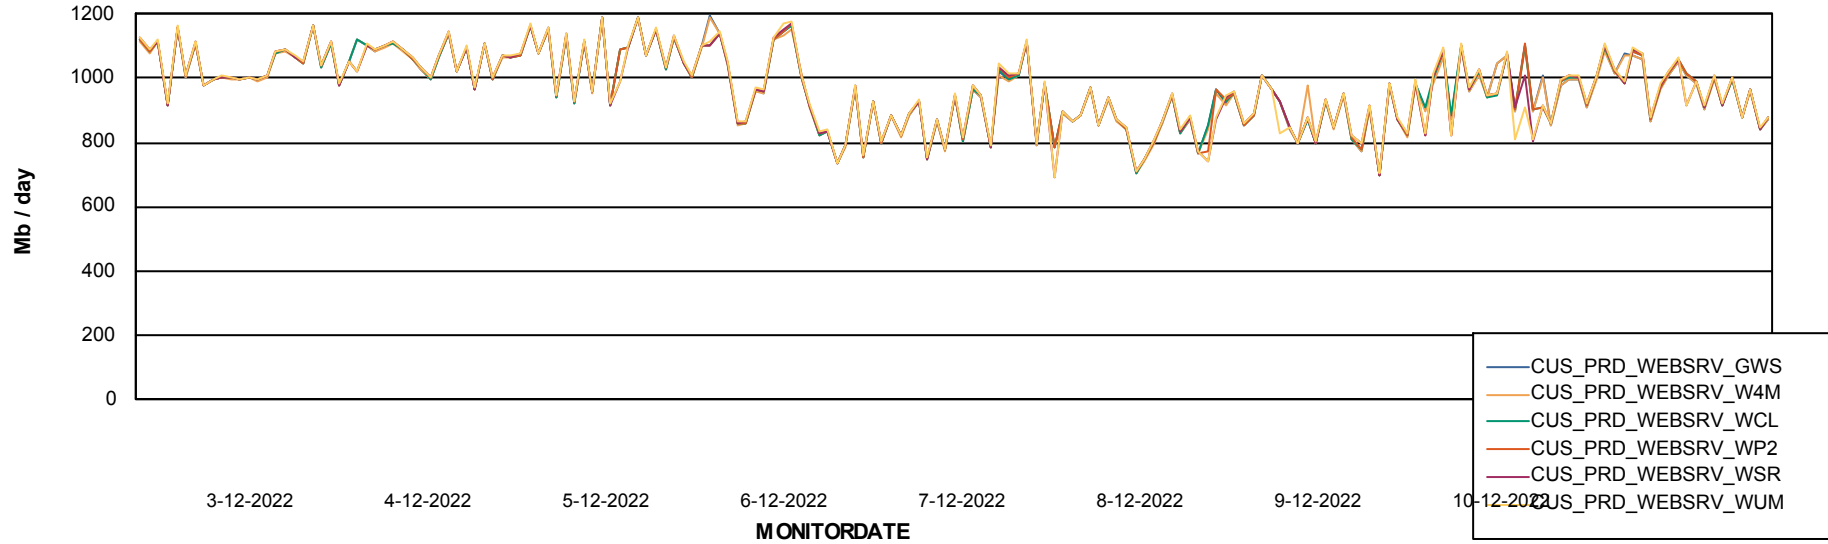

ABSSolute Web Component Services

Avg memory used per ABS Web component