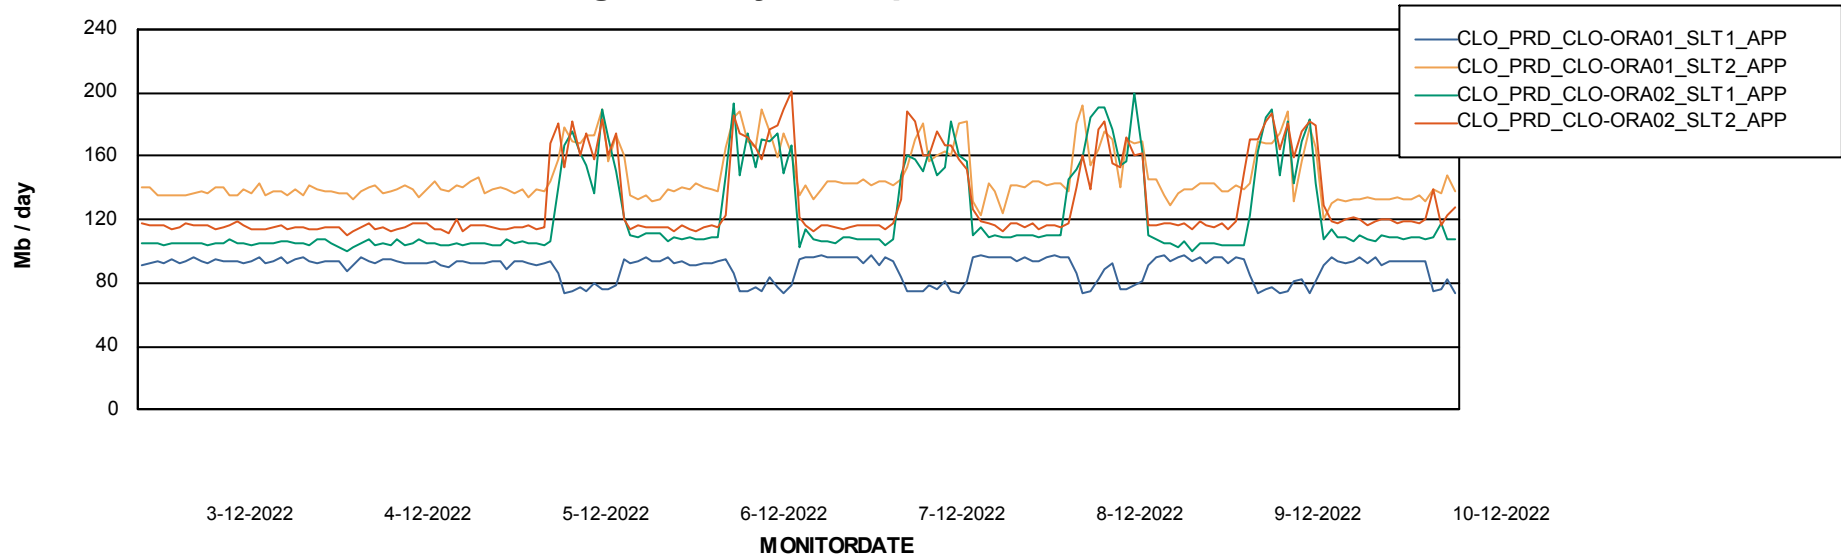

DB Processes Max 1,000

Weekly SLA Customer Report

Customer CLO Production
 Database ID 38

DATABASE SIZE CLODB_PRD_CLO-ORA01

Database growth over last month

Database Tablespace CLODB_PRD_CLO-ORA01

Date	Tablespace Name	Filesize (Gb)	Usedsize (Gb)	Percentage free
10-12-2022	ABSDATA	107	87	19
	INDX	240	200	17
9-12-2022	ABSDATA	107	87	19
	INDX	240	200	17
8-12-2022	ABSDATA	107	87	19
	INDX	240	200	17
7-12-2022	ABSDATA	107	87	19
	INDX	240	200	17
6-12-2022	ABSDATA	107	87	19
	INDX	240	200	17
5-12-2022	ABSDATA	107	87	19
	INDX	240	200	17
4-12-2022	ABSDATA	107	87	19
	INDX	240	200	17

Weekly SLA Customer Report

Customer CLO Production
Database ID 38

ABSSolute Application Server Services

Avg memory used per ABS Server Service

Avg users per day per ABS server

Weekly SLA Customer Report

Customer CLO Production
Database ID 38