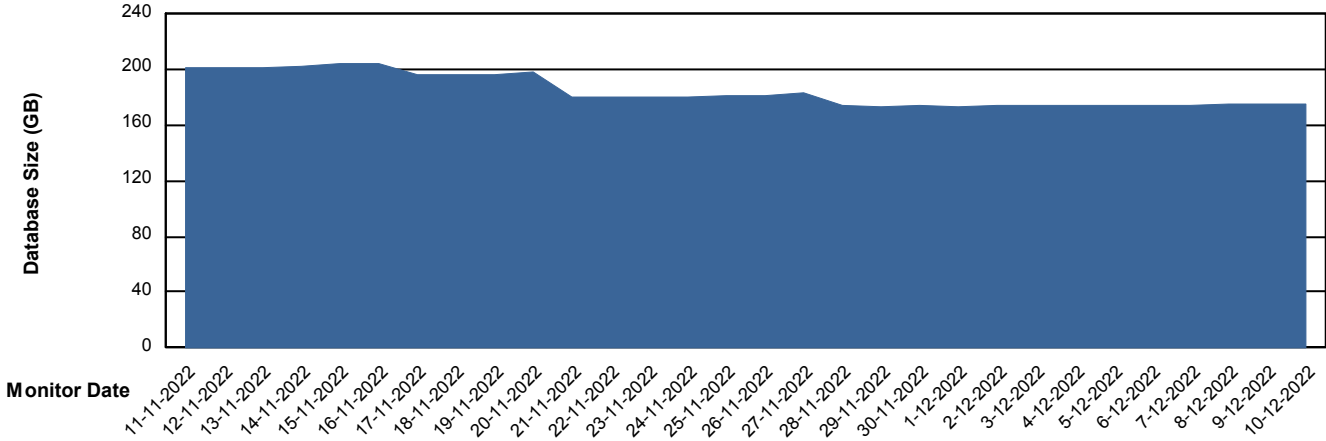

Weekly SLA Customer Report

Customer BNL_Production
Database ID 83

Database Performance BNLDB_Production_New

Weekly SLA Customer Report

Customer BNL_Production
Database ID 83

Database Performance BNLDB_Standby

DB Processes Max 1,000
DB Processes Max 0
DB Processes Max 4

Weekly SLA Customer Report

Customer BNL_Production
 Database ID 83

DATABASE SIZE BNLDB_Production_New

Database growth over last month

Database Tablespace BNLDB_Production_New

Date	Tablespace Name	Filesize (Gb)	Usedsize (Gb)	Percentage free
10-12-2022	ABSDATA	105	77	27
	INDX	200	89	55
9-12-2022	ABSDATA	105	77	27
	INDX	200	89	55
8-12-2022	ABSDATA	105	77	27
	INDX	200	89	56
7-12-2022	ABSDATA	105	77	27
	INDX	200	89	56
6-12-2022	ABSDATA	105	77	27
	INDX	200	88	56
5-12-2022	ABSDATA	105	77	27
	INDX	200	88	56
4-12-2022	ABSDATA	105	77	27
	INDX	200	88	56