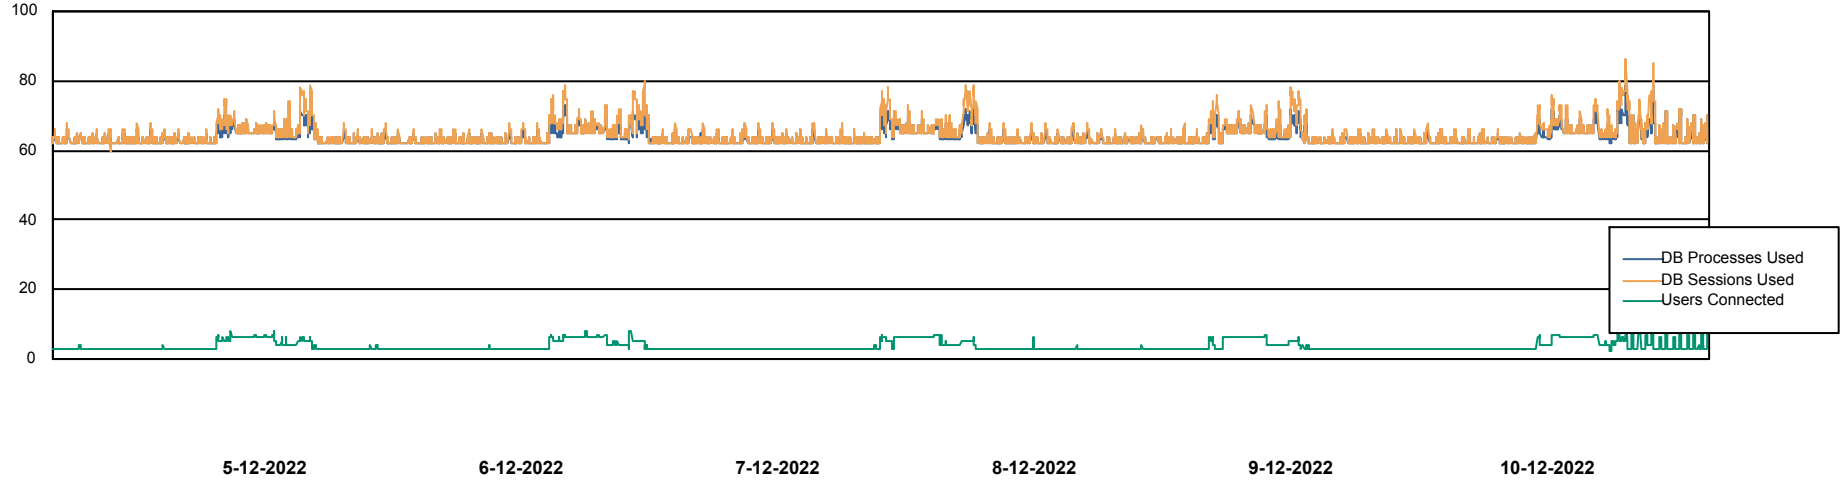

Database Performance BGGDB_BI

DB Processes Max 300
DB Sessions Max 472