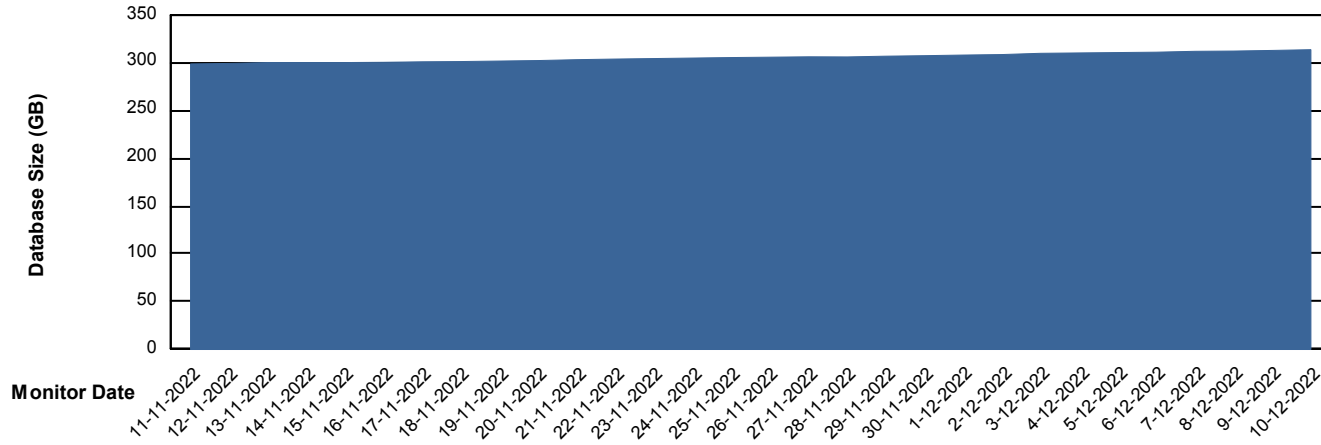

DATABASE SIZE BGGDB_BI

Database growth over last month