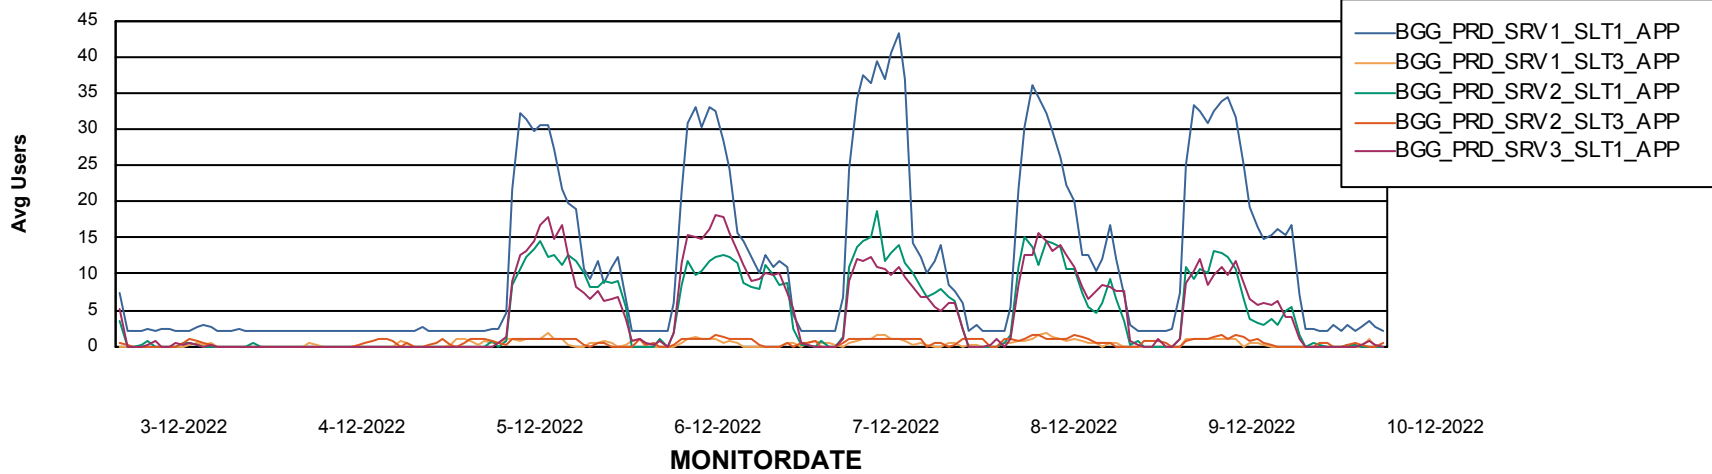

Avg users per day per ABS server