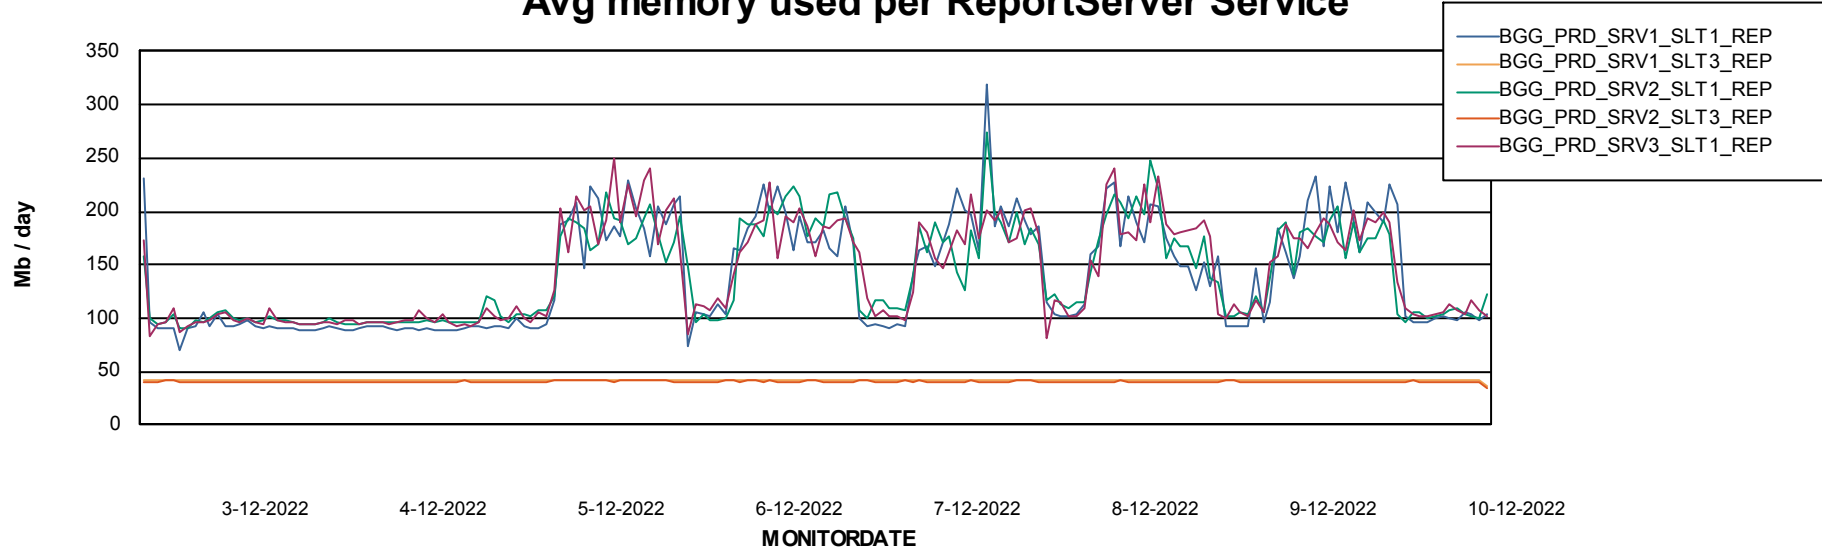

ABSSolute Application ReportServer Services

Avg memory used per ReportServer Service