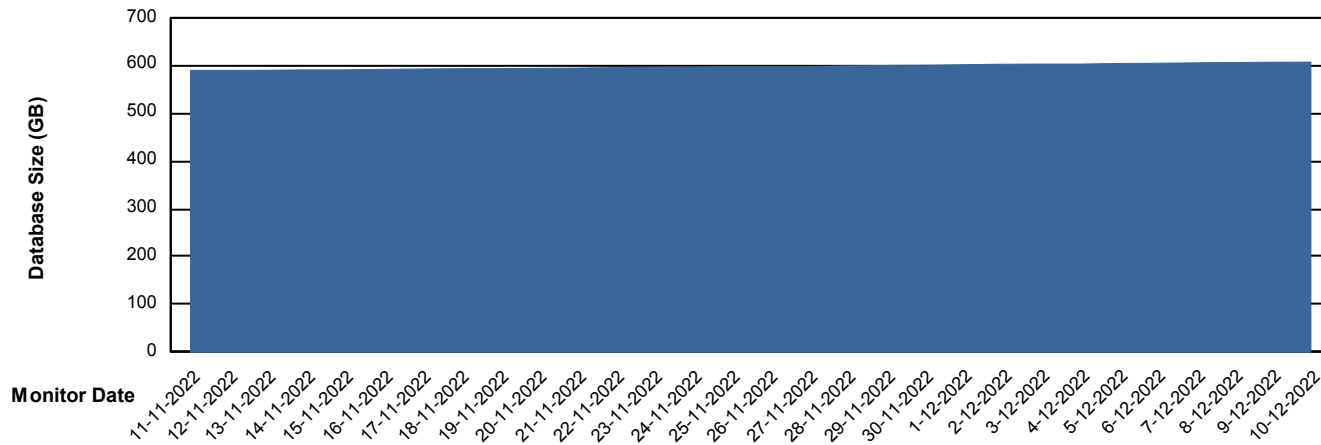

# Weekly SLA Customer Report

Customer BGG\_Production  
Database ID 58

DATABASE SIZE BGGDB\_BI

### Database growth over last month

DATABASE SIZE BGGDB\_Production

### Database growth over last month