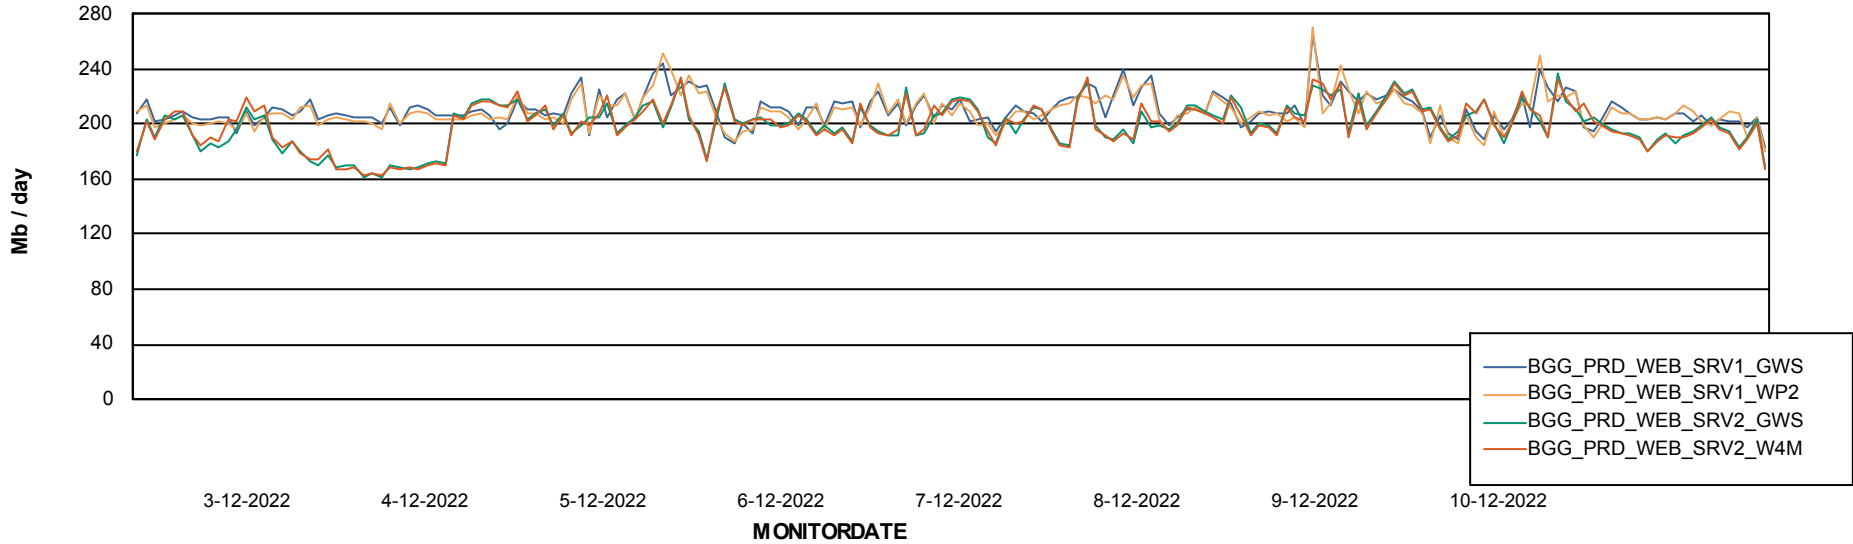

ABSolute Web Component Services

Avg memory used per ABS Web component