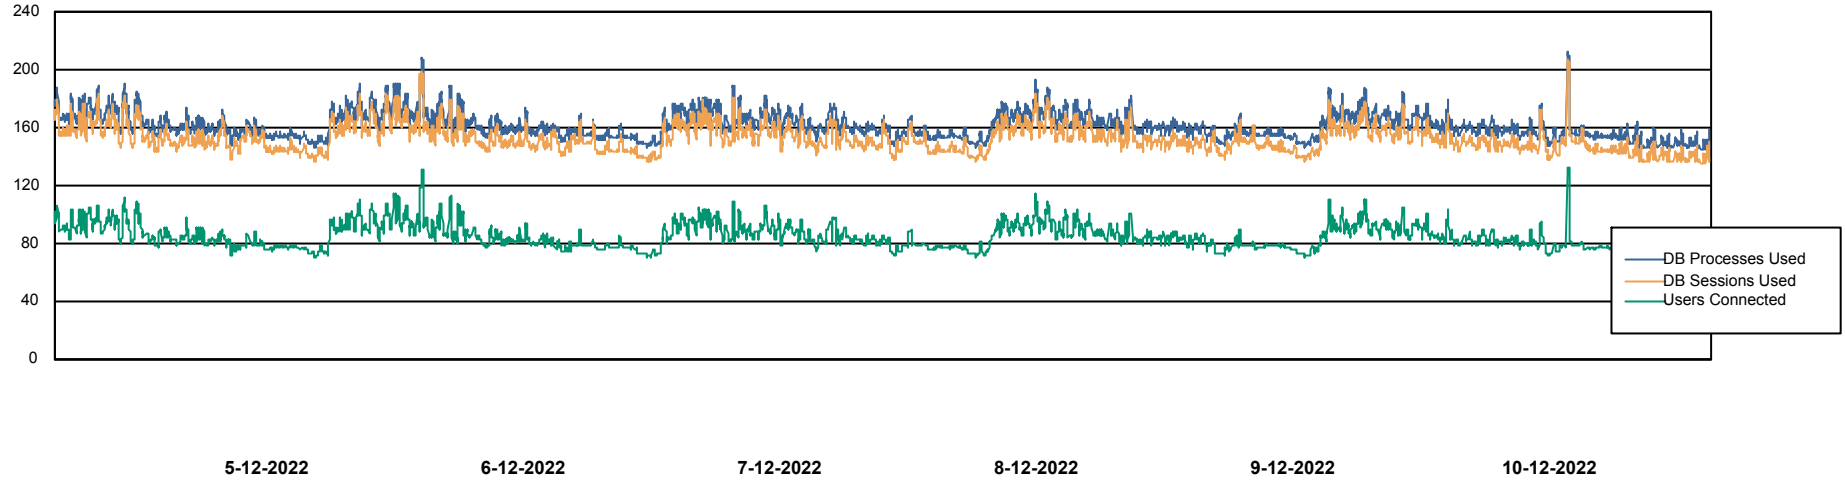

Database Performance BGGDB_Production

DB Processes Max 300
DB Sessions Max 472