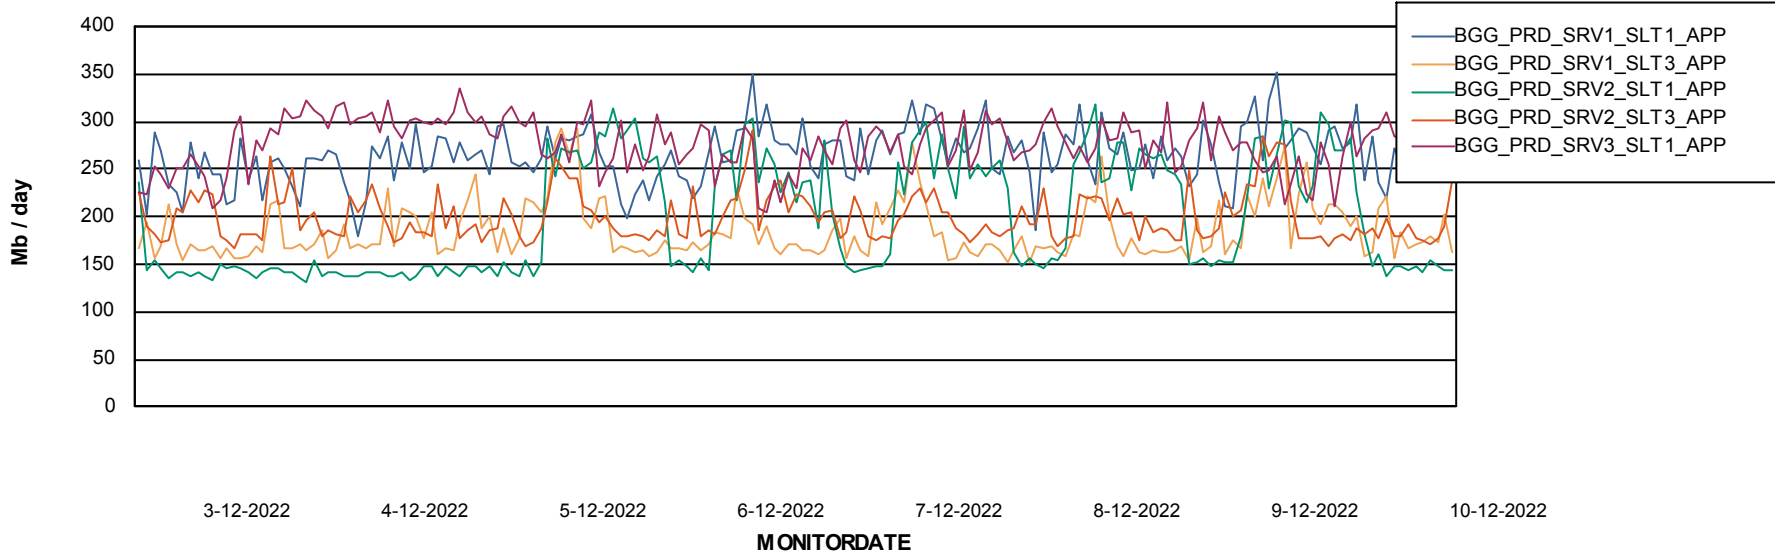

ABSSolute Application Server Services

Avg memory used per ABS Server Service