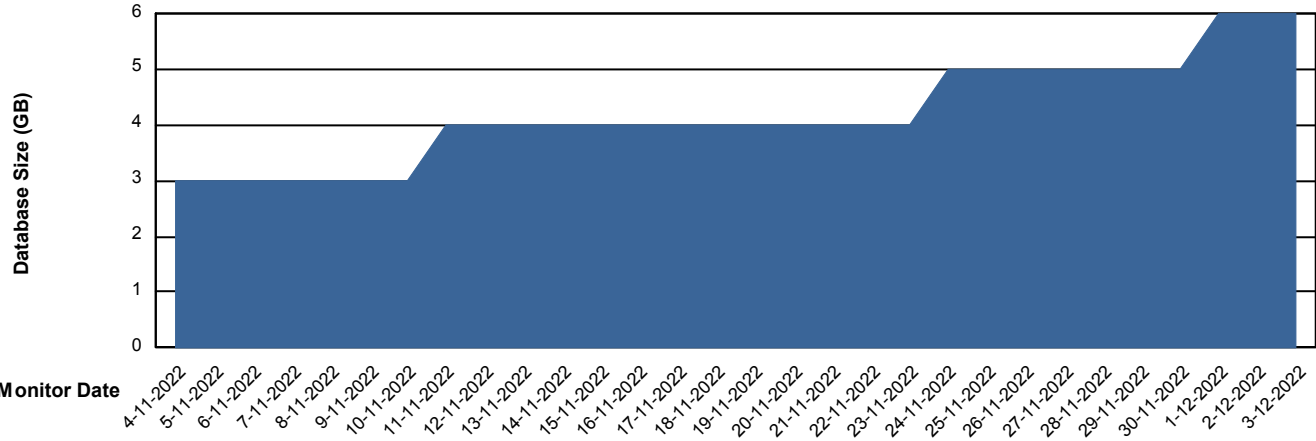

Weekly SLA Customer Report

Customer XMX Production
Database ID 146

Database Performance XMX_PROD_ABSDB01_PRDB

Weekly SLA Customer Report

Customer XMX Production
Database ID 146

Database Performance XMX_PROD_ABSDB02_SBDB

DB Processes Max 1,000
DB Processes Max 0
DB Processes Max 4

Weekly SLA Customer Report

Customer XMX Production
 Database ID 146

DATABASE SIZE XMX_PROD_ABSDB01_PRDB

Database growth over last month

Database Tablespace XMX_PROD_ABSDB01_PRDB

Date	Tablespace Name	Filesize (Gb)	Usedsize (Gb)	Percentage free
3-12-2022	ABSDATA	4	1	75
	INDX	8	0	100
2-12-2022	ABSDATA	4	1	75
	INDX	8	0	100
1-12-2022	ABSDATA	4	1	75
	INDX	8	0	100
30-11-2022	ABSDATA	4	1	75
	INDX	8	0	100
29-11-2022	ABSDATA	4	1	75
	INDX	8	0	100
28-11-2022	ABSDATA	4	1	75
	INDX	8	0	100
27-11-2022	ABSDATA	4	1	75
	INDX	8	0	100