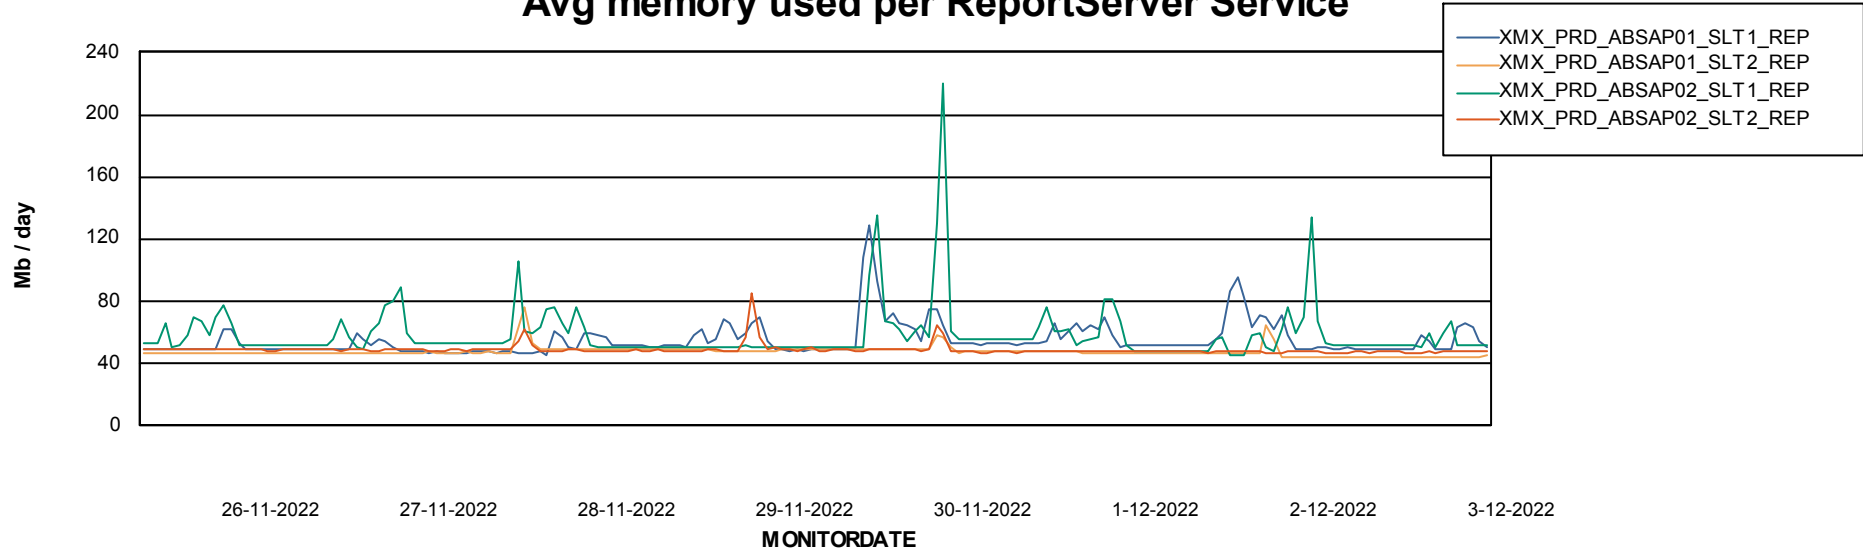

Avg memory used per ABS Server Service

Avg users per day per ABS server

Weekly SLA Customer Report

Customer XMX Production
Database ID 146

ABSSolute Application ReportServer Services

Avg memory used per ReportServer Service

Weekly SLA Customer Report

Customer XMX Production
Database ID 146

ABSSolute Web Component Services

Avg memory used per ABS Web component

Weekly SLA Customer Report

Customer XMX Production
Database ID 146

Disaster per ABS component