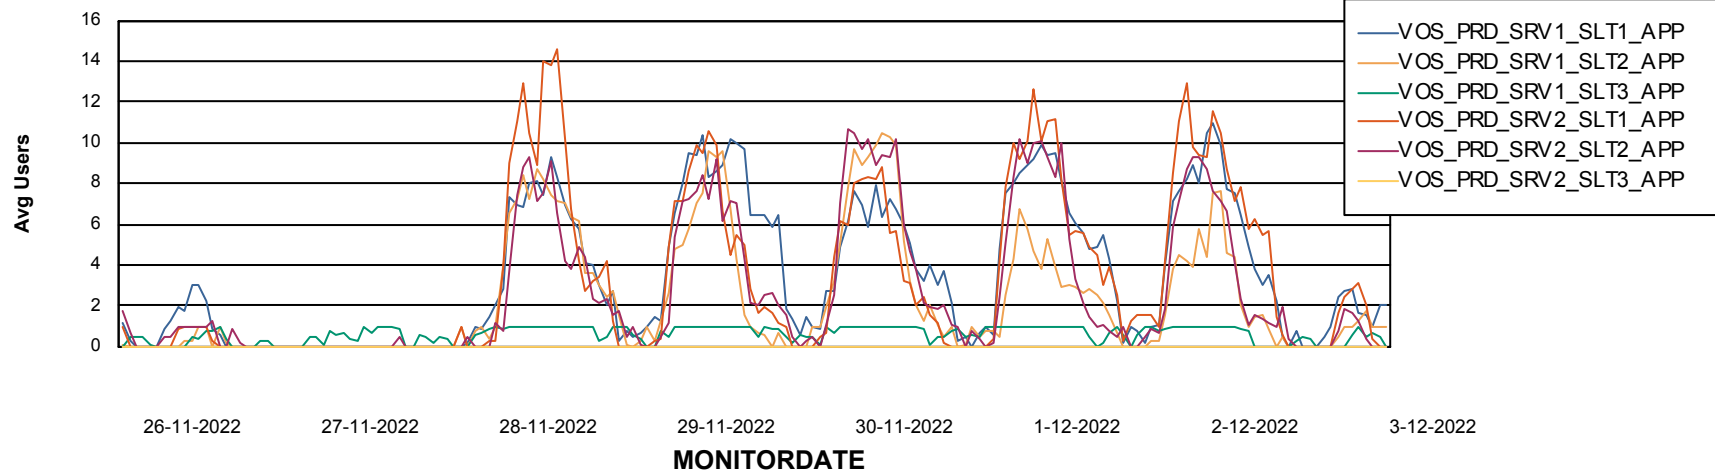

Avg users per day per ABS server