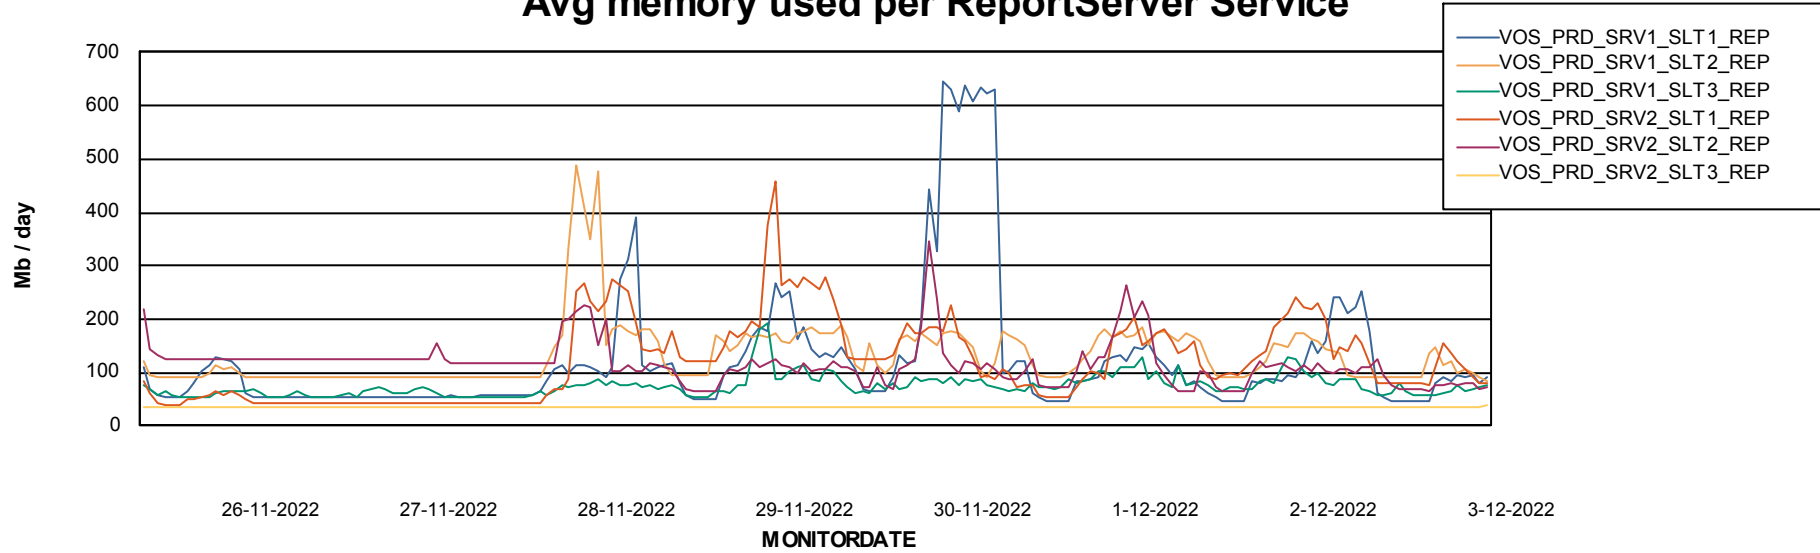

Avg users per day per ABS server

Weekly SLA Customer Report

Customer VOS_Production
Database ID 143

ABSSolute Application ReportServer Services

Avg memory used per ReportServer Service

Weekly SLA Customer Report