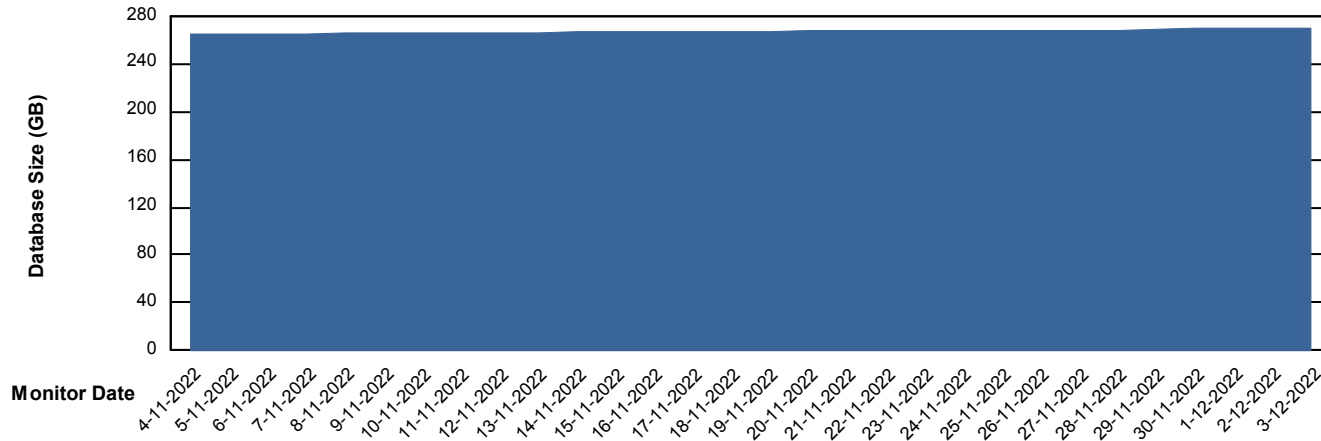

DATABASE SIZE VOSDB_Production

Database growth over last month