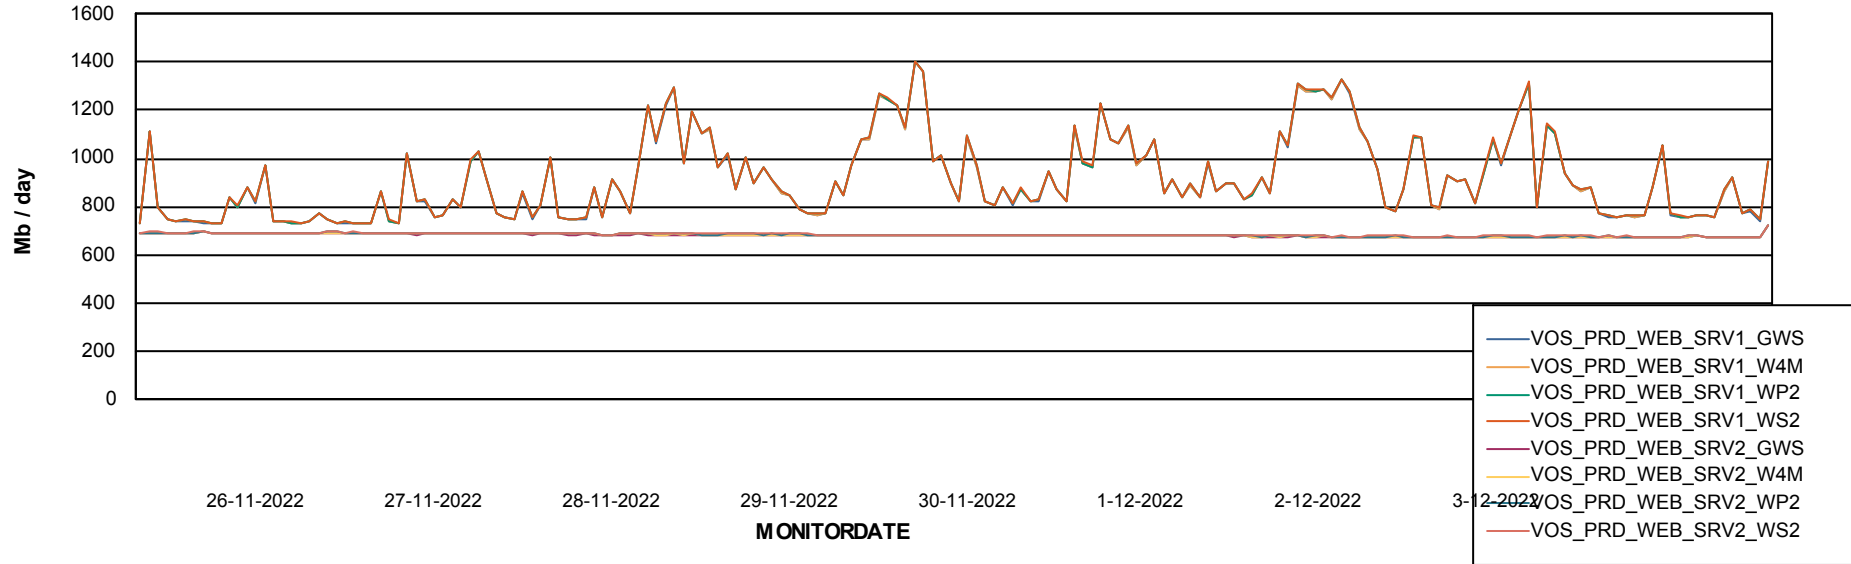

ABSolute Web Component Services

Avg memory used per ABS Web component