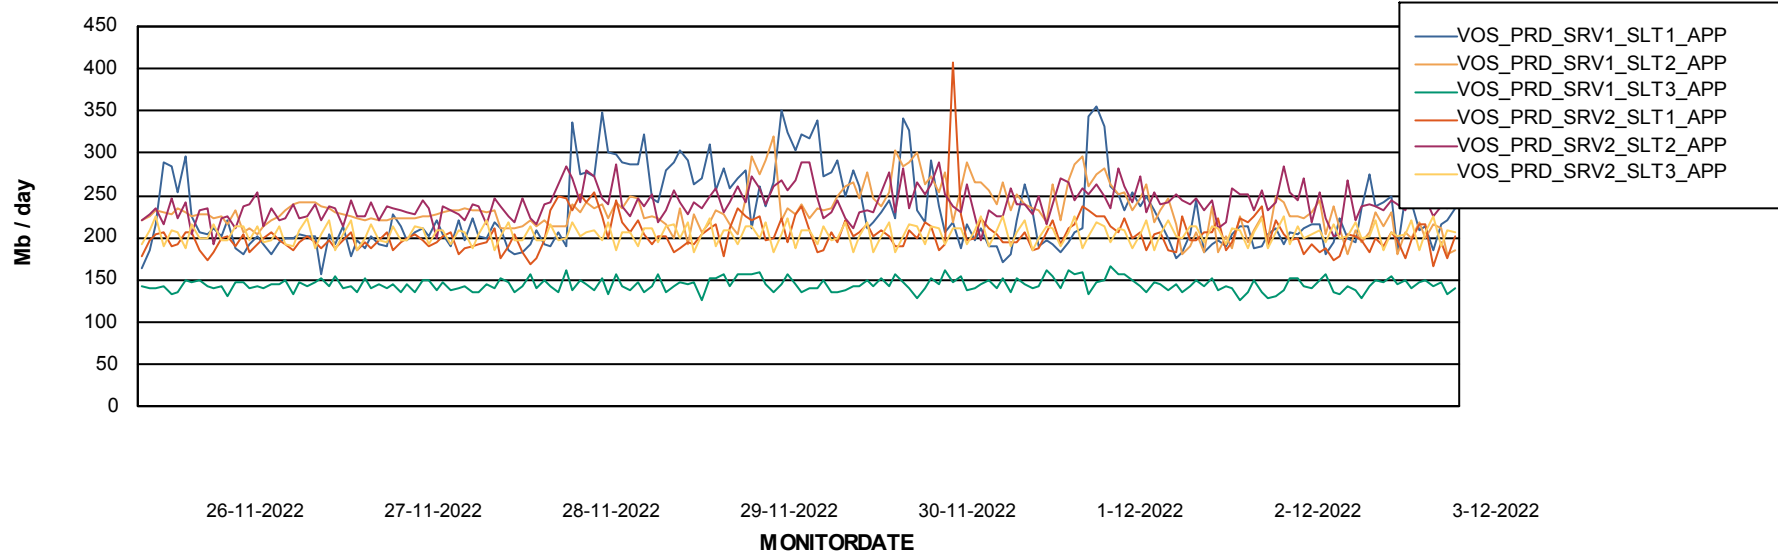

Standby Database Health VOS_Production

Recovery lag for last 7 days

Weekly SLA Customer Report

Customer VOS_Production
Database ID 143

ABSSolute Application Server Services

Avg memory used per ABS Server Service