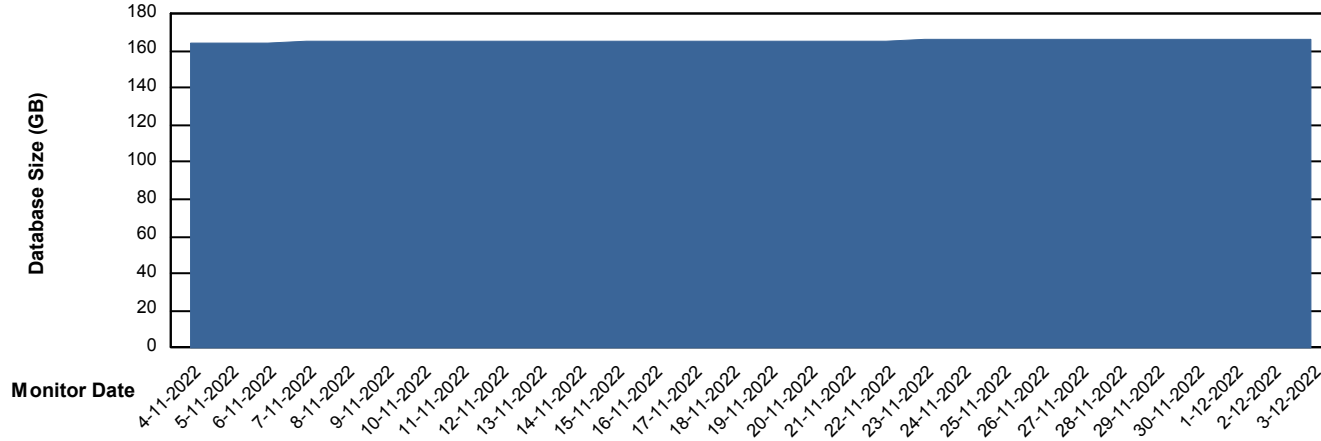

Customer VOS_Production
Database ID 143

Database Performance VOSDB_Standby

DB Processes Max 1,000

Weekly SLA Customer Report

Customer VOS_Production
Database ID 143

DATABASE SIZE VOSDB_BI

Database growth over last month