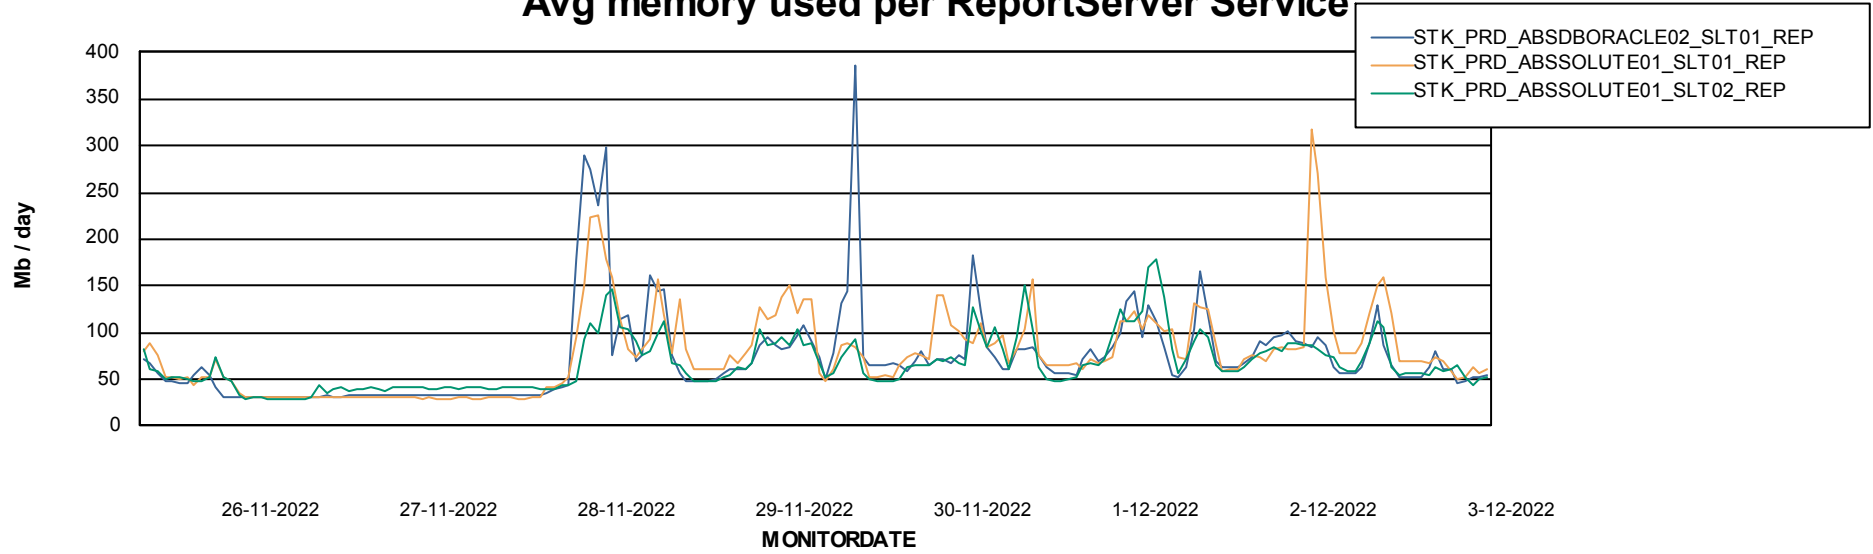

Avg memory used per ABS Server Service

Avg users per day per ABS server

Weekly SLA Customer Report

Customer STK_Production
Database ID 82

ABSSolute Application ReportServer Services

Avg memory used per ReportServer Service