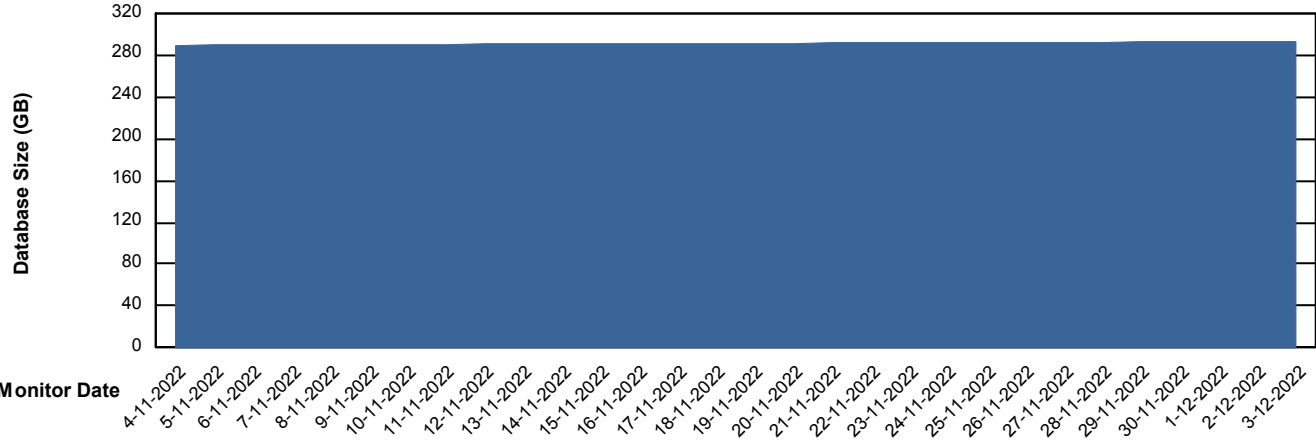

Weekly SLA Customer Report

Customer STK_Production
Database ID 82

Database Performance STKDB_Production

Weekly SLA Customer Report

Customer STK_Production
Database ID 82

Database Performance STKDB_Standby

DB Processes Max 1,000

Weekly SLA Customer Report

Customer STK_Production
 Database ID 82

DATABASE SIZE STKDB_Production

Database growth over last month

Database Tablespace STKDB_Production

Date	Tablespace Name	Filesize (Gb)	Usedsize (Gb)	Percentage free
3-12-2022	ABSDATA	200	114	43
	INDX	205	169	18
2-12-2022	ABSDATA	200	114	43
	INDX	205	169	18
1-12-2022	ABSDATA	200	114	43
	INDX	205	169	18
30-11-2022	ABSDATA	200	114	43
	INDX	205	168	18
29-11-2022	ABSDATA	200	114	43
	INDX	205	168	18
28-11-2022	ABSDATA	200	114	43
	INDX	200	168	16
27-11-2022	ABSDATA	200	114	43
	INDX	200	168	16