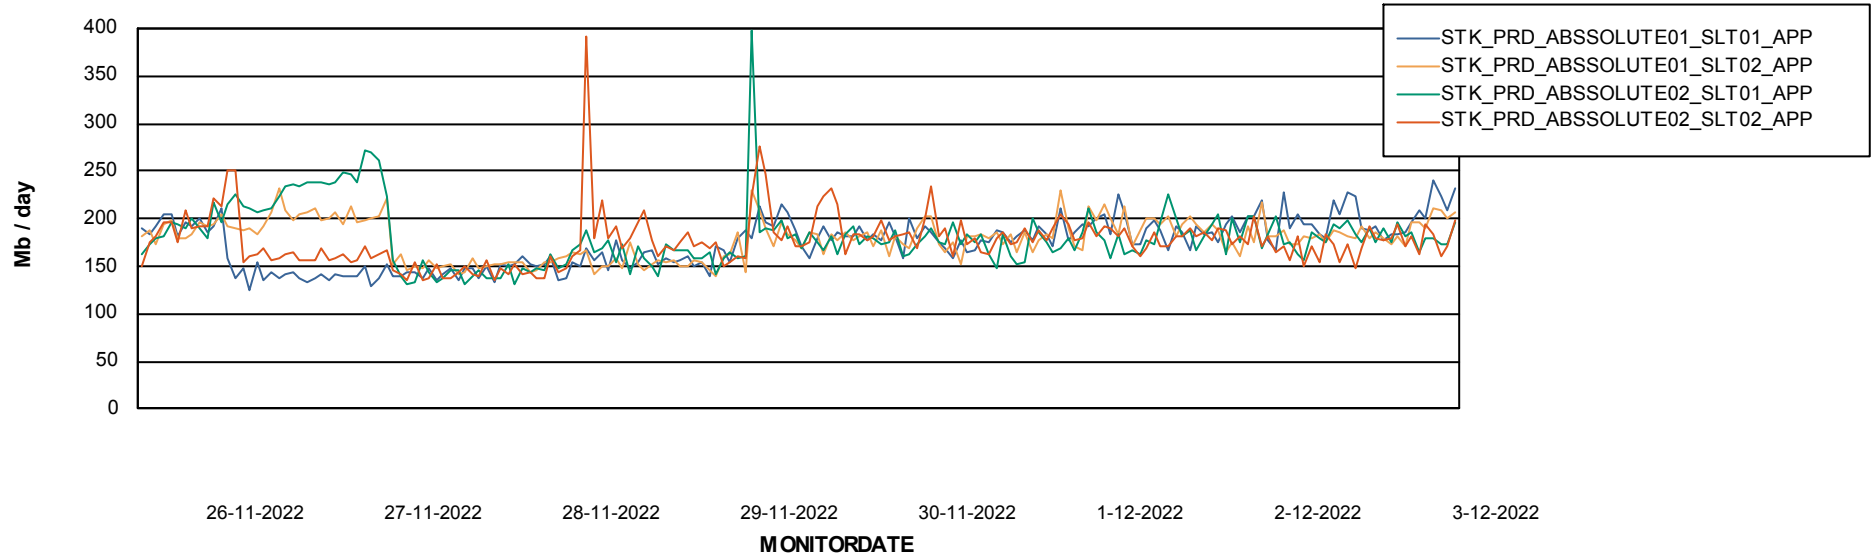

ABSSolute Application Server Services

Avg memory used per ABS Server Service