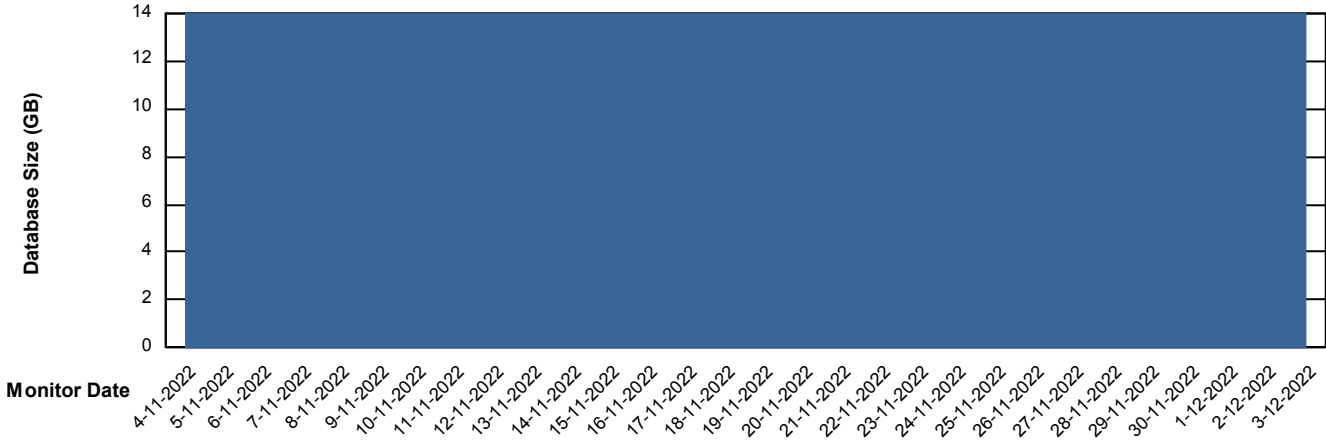

DB Processes Max 500

Weekly SLA Customer Report

Customer SPI_Production
 Database ID 49

DATABASE SIZE SPIDB_Production

Database growth over last month

Database Tablespace SPIDB_Production

Date	Tablespace Name	Filesize (Gb)	Usedsize (Gb)	Percentage free
3-12-2022	ABSDATA	5	3	49
	INDX	8	4	47
2-12-2022	ABSDATA	5	3	49
	INDX	8	4	47
1-12-2022	ABSDATA	5	3	49
	INDX	8	4	47
30-11-2022	ABSDATA	5	3	49
	INDX	8	4	47
29-11-2022	ABSDATA	5	3	49
	INDX	8	4	47
28-11-2022	ABSDATA	5	3	49
	INDX	8	4	47
27-11-2022	ABSDATA	5	3	49
	INDX	8	4	47