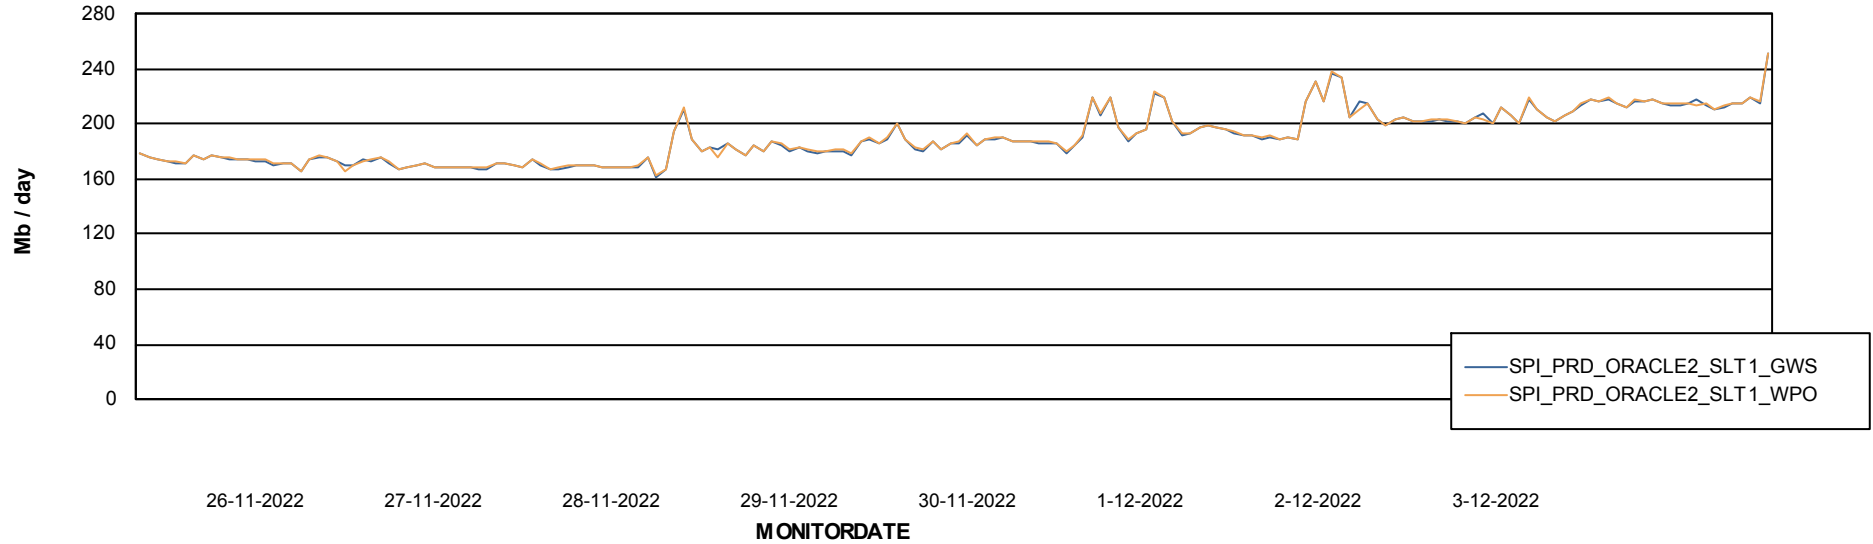

ABSSolute Application ReportServer Services

Avg memory used per ReportServer Service

Weekly SLA Customer Report

Customer SPI_Production
Database ID 49

ABSSolute Web Component Services

Avg memory used per ABS Web component