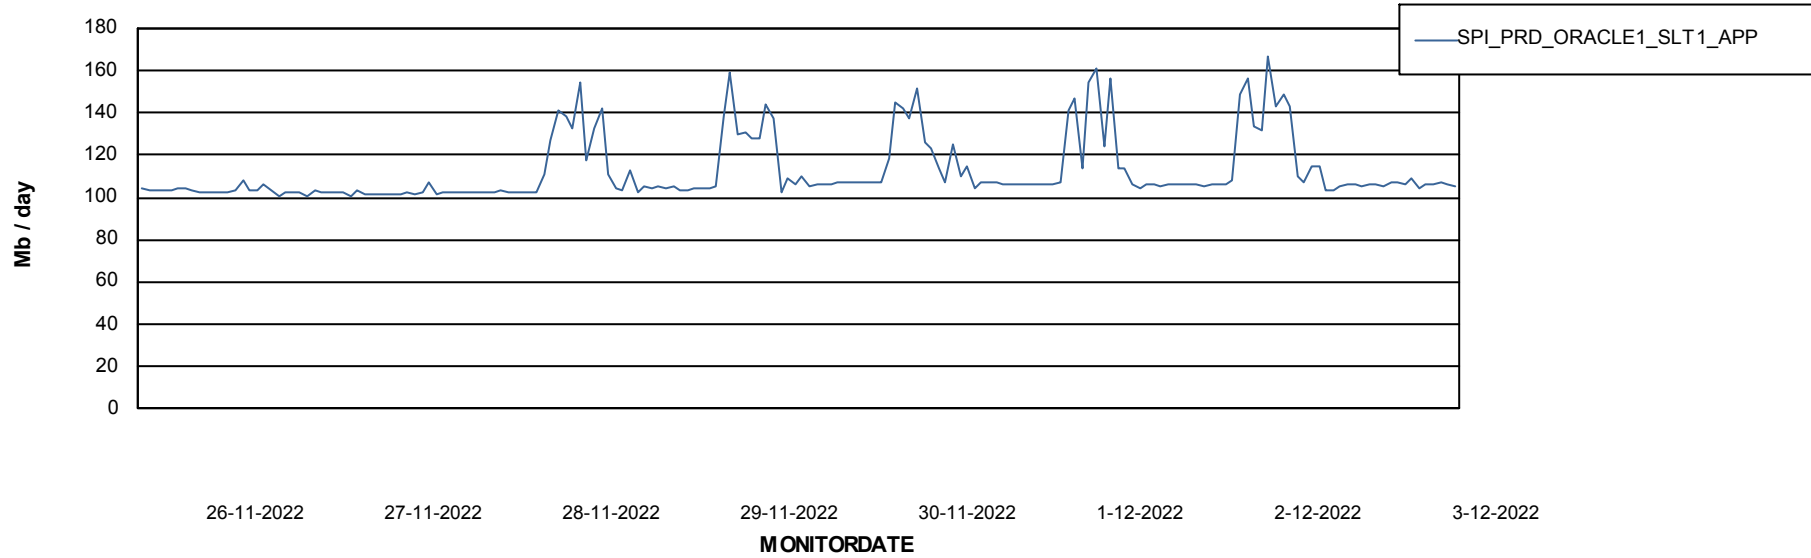

Weekly SLA Customer Report

Customer SPI_Production
Database ID 49

Database Performance SPIDB_Production

DB Processes Max 500

Weekly SLA Customer Report

Customer SPI_Production
Database ID 49

Database Performance SPIDB_Standby

DB Processes Max 500

Weekly SLA Customer Report

Customer SPI_Production
 Database ID 49

DATABASE SIZE SPIDB_Production

Database growth over last month

Database Tablespace SPIDB_Production

Date	Tablespace Name	Filesize (Gb)	Usedsize (Gb)	Percentage free
3-12-2022	ABSDATA	5	3	49
	INDX	8	4	47
2-12-2022	ABSDATA	5	3	49
	INDX	8	4	47
1-12-2022	ABSDATA	5	3	49
	INDX	8	4	47
30-11-2022	ABSDATA	5	3	49
	INDX	8	4	47
29-11-2022	ABSDATA	5	3	49
	INDX	8	4	47
28-11-2022	ABSDATA	5	3	49
	INDX	8	4	47
27-11-2022	ABSDATA	5	3	49
	INDX	8	4	47

Weekly SLA Customer Report

Customer SPI_Production
Database ID 49

ABSSolute Application Server Services

Avg memory used per ABS Server Service

Avg users per day per ABS server

Weekly SLA Customer Report

Customer SPI_Production
Database ID 49