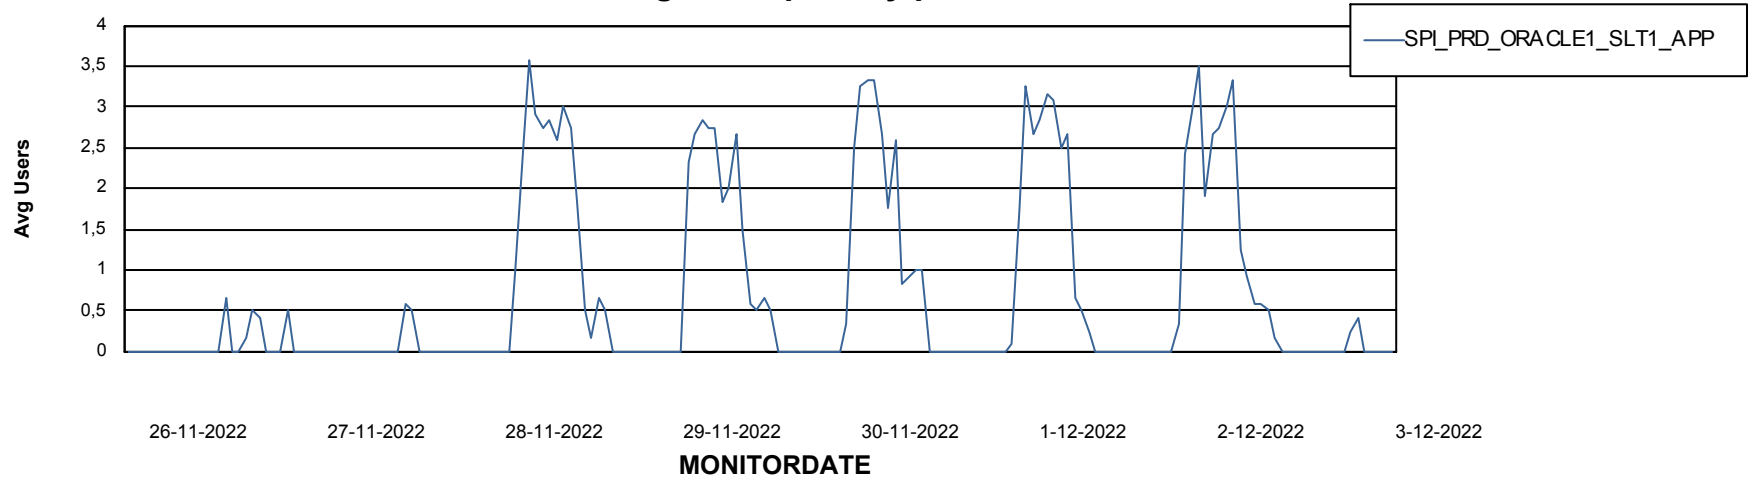

Weekly SLA Customer Report

Customer SPI_Production
Database ID 49

ABSSolute Application Server Services

Avg memory used per ABS Server Service

Avg users per day per ABS server

Weekly SLA Customer Report

Customer SPI_Production
Database ID 49