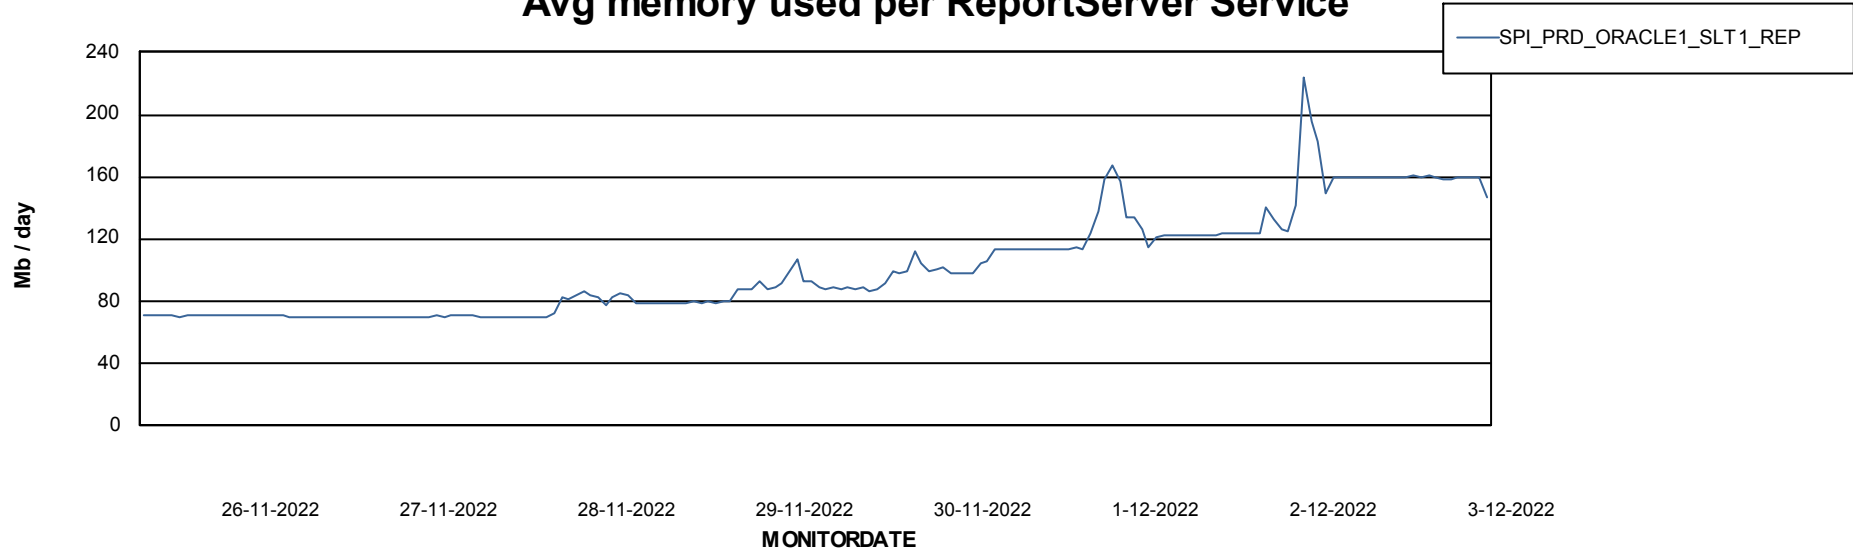

ABSSolute Application ReportServer Services

Avg memory used per ReportServer Service