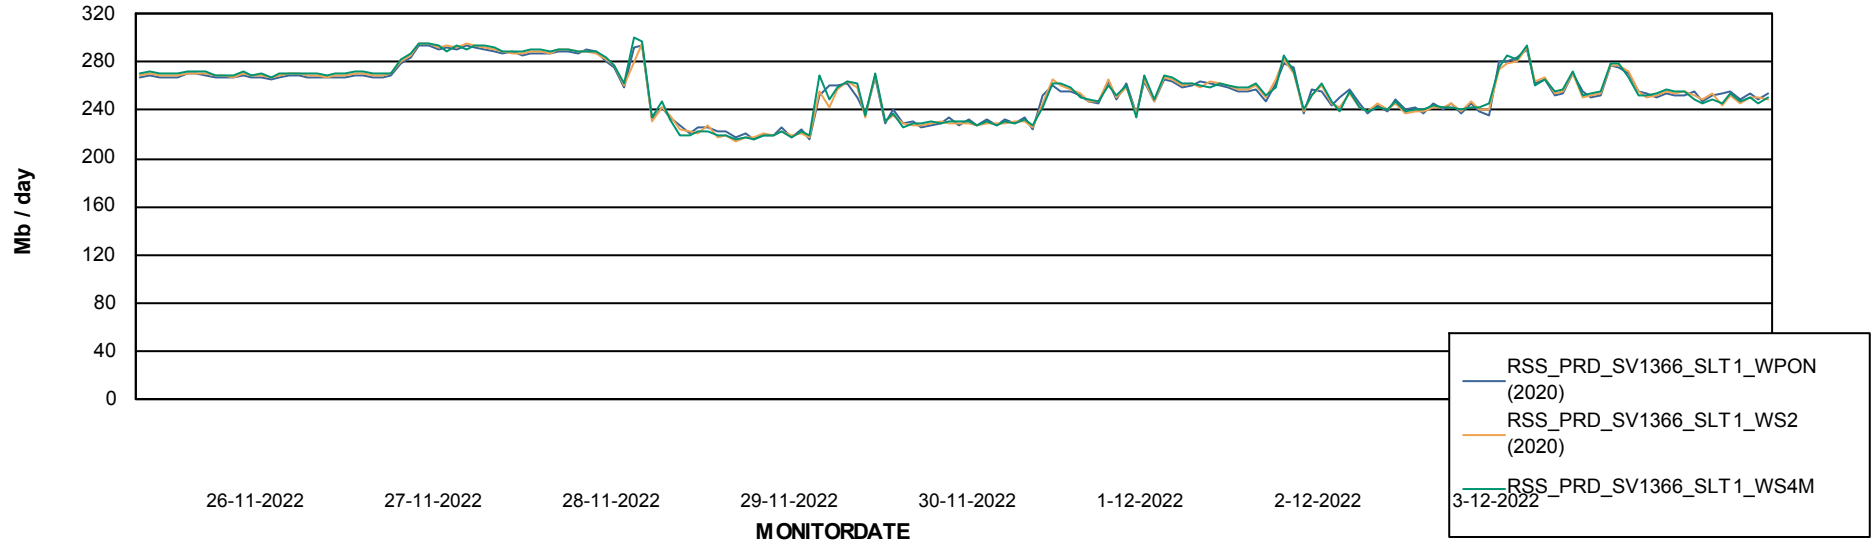

ABSSolute Web Component Services

Avg memory used per ABS Web component