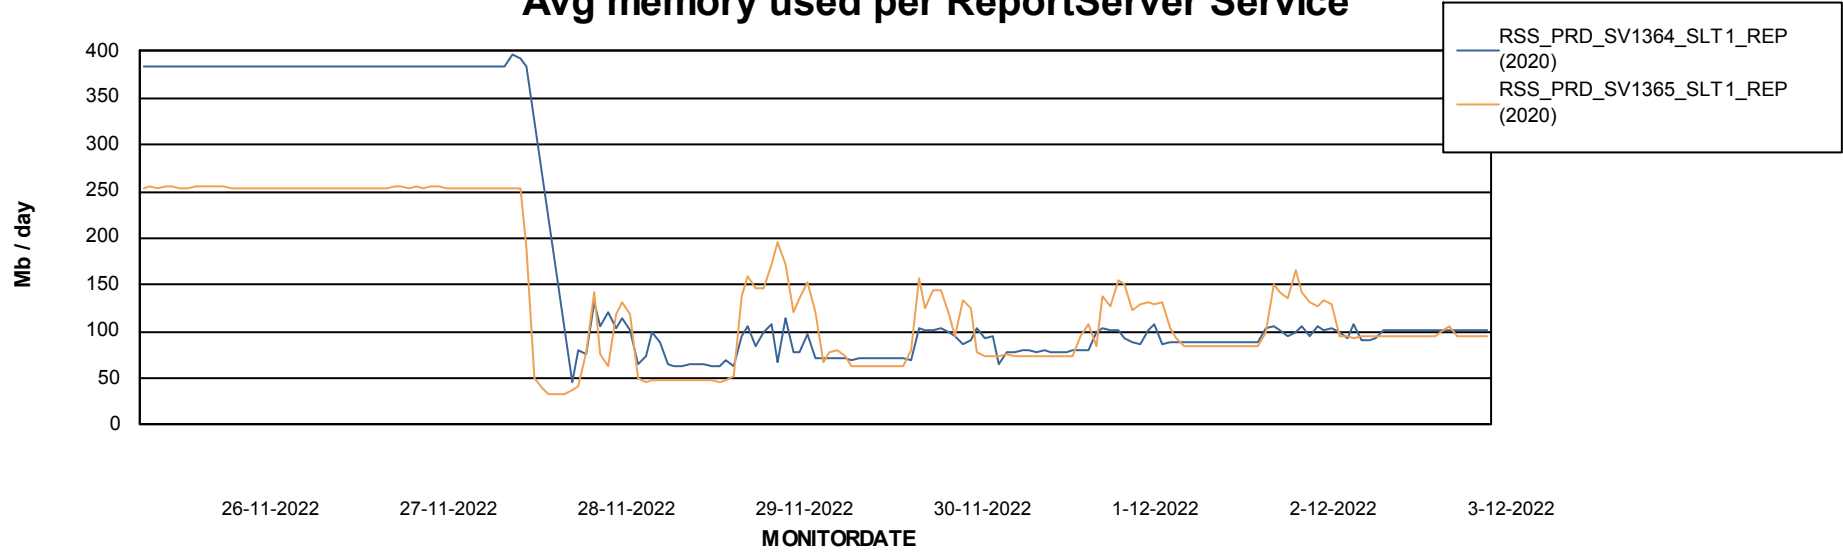

Avg memory used per ABS Server Service

Avg users per day per ABS server

Weekly SLA Customer Report

Customer RSS Production
Database ID 52

ABSSolute Application ReportServer Services

Avg memory used per ReportServer Service