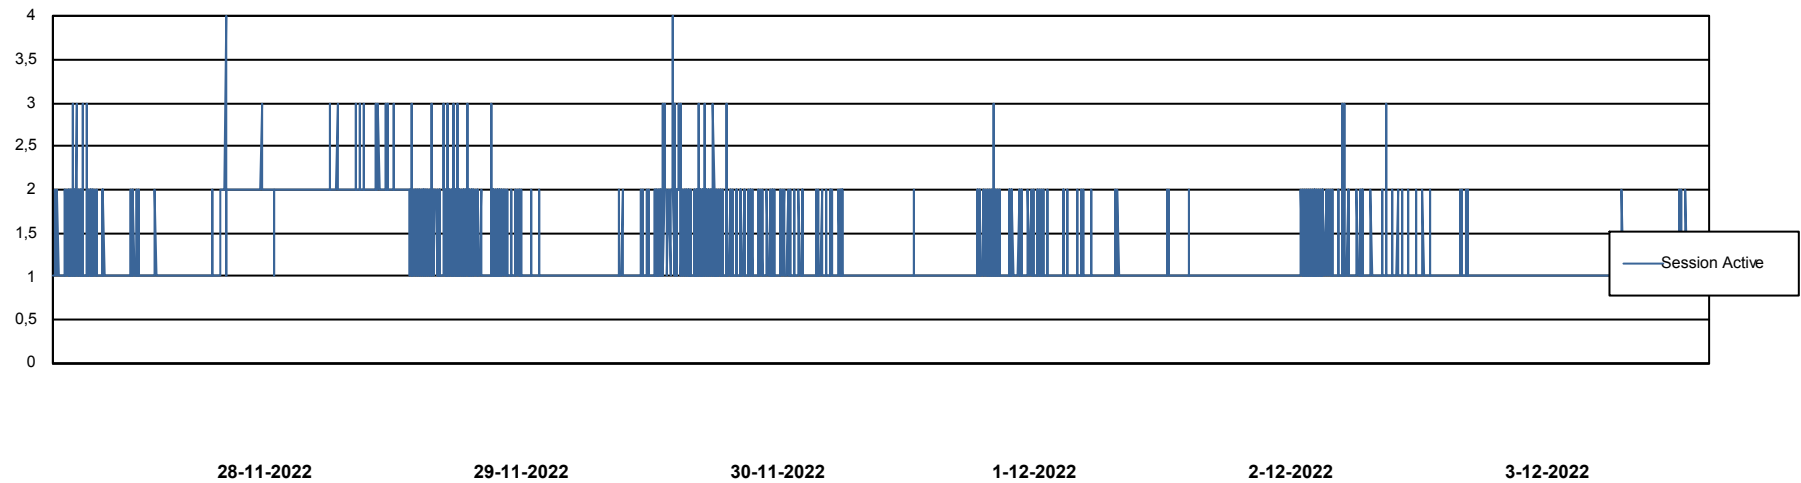

Weekly SLA Customer Report

Customer RSS Production
Database ID 52

Harddisk Usage RSS_PRD_SV1366 (2020)

	Free disk space on c: (%)	Total disk space on c: (Gb)
3-12-2022	71	150
2-12-2022	71	150
1-12-2022	71	150
30-11-2022	71	150
29-11-2022	70	150
28-11-2022	70	150
27-11-2022	71	150

Weekly SLA Customer Report

Customer RSS Production
Database ID 52

Database Performance RSS_DB_Primary (2020)

DB Processes Max 300
DB Sessions Max 472

Weekly SLA Customer Report

Customer RSS Production
Database ID 52