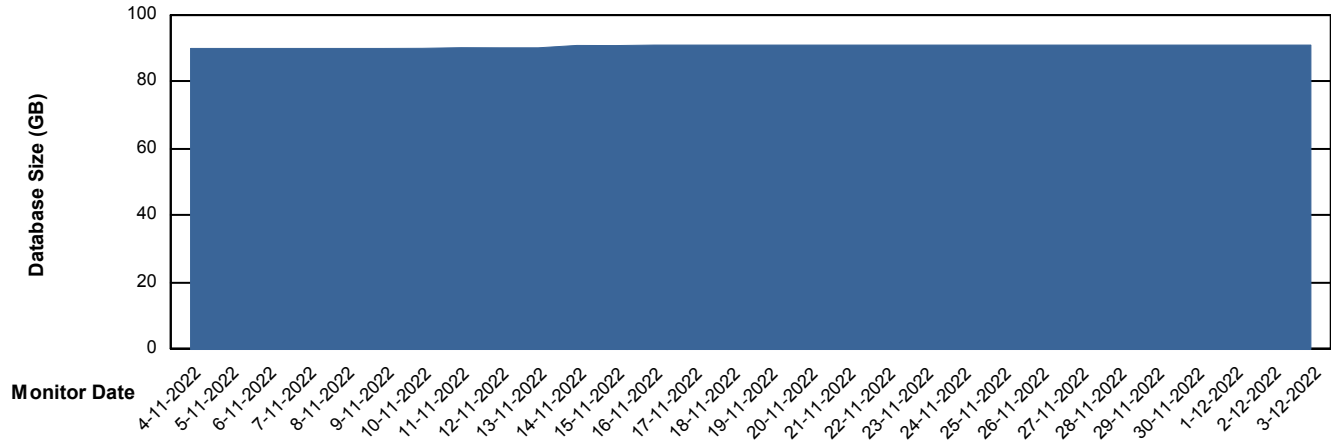

Database Performance RSS_DB_Standby (2020)

DB Processes Max 300
DB Sessions Max 472

Weekly SLA Customer Report

Customer RSS Production
 Database ID 52

DATABASE SIZE RSS_DB_Primary (2020)

Database growth over last month

Database Tablespace RSS_DB_Primary (2020)

Date	Tablespace Name	Filesize (Gb)	Usedsize (Gb)	Percentage free
3-12-2022	ABSDATA	49	40	18
	INDX	58	48	17
2-12-2022	ABSDATA	49	40	18
	INDX	58	48	17
1-12-2022	ABSDATA	49	40	18
	INDX	58	48	17
30-11-2022	ABSDATA	49	40	18
	INDX	58	48	17
29-11-2022	ABSDATA	49	40	18
	INDX	58	48	17
28-11-2022	ABSDATA	49	40	18
	INDX	58	48	17
27-11-2022	ABSDATA	49	40	18
	INDX	58	48	17