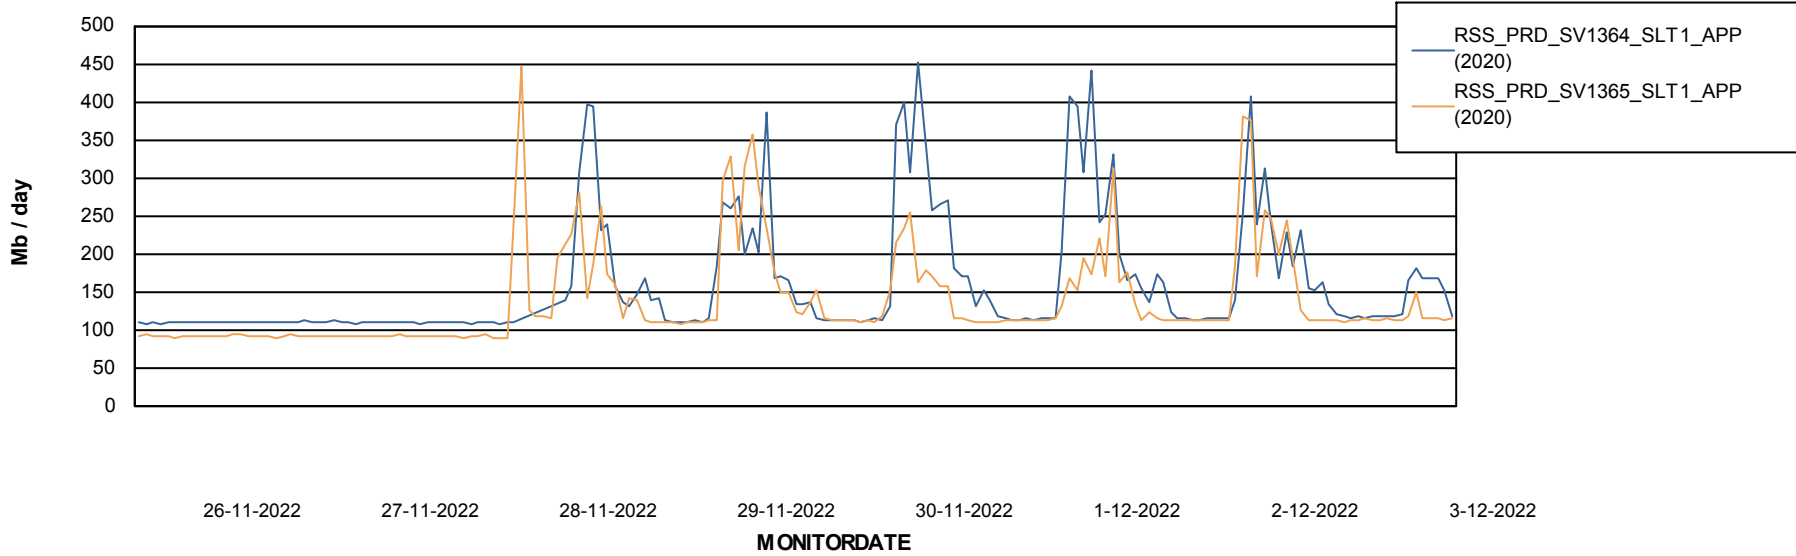

ABSSolute Application Server Services

Avg memory used per ABS Server Service