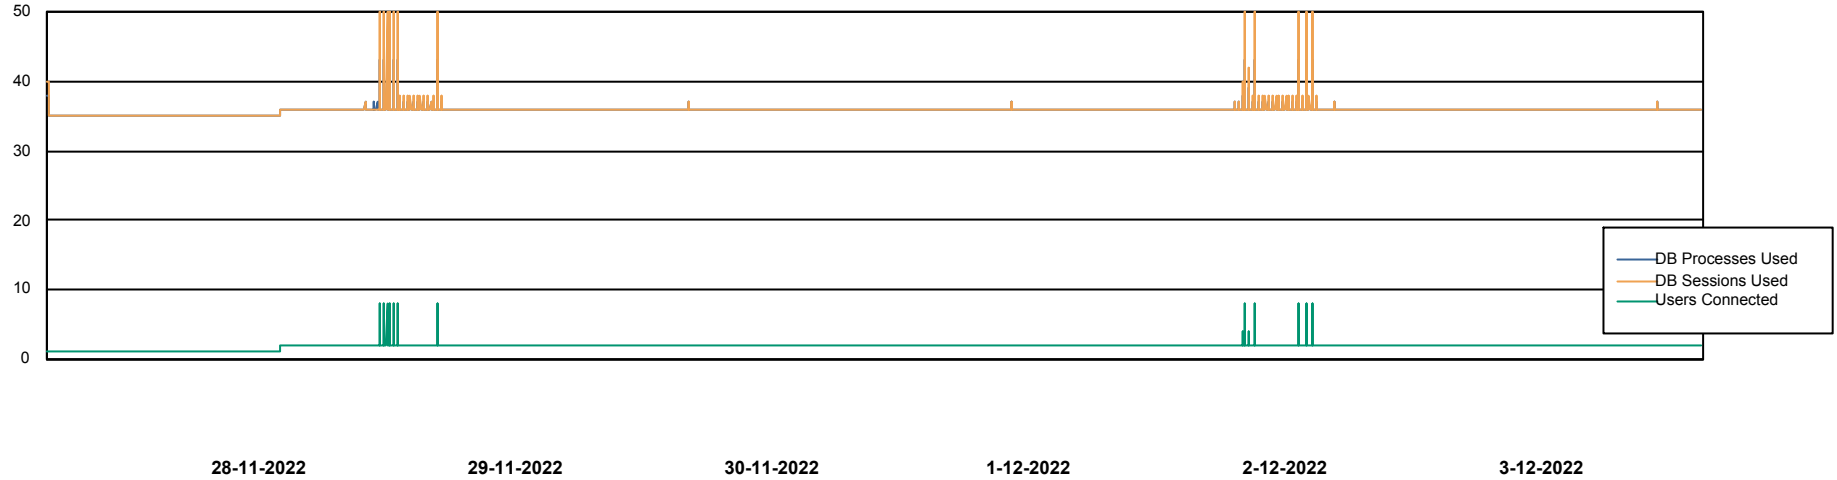

Database Performance RSS_DB_Standby (2020)

DB Processes Max 300
DB Sessions Max 472