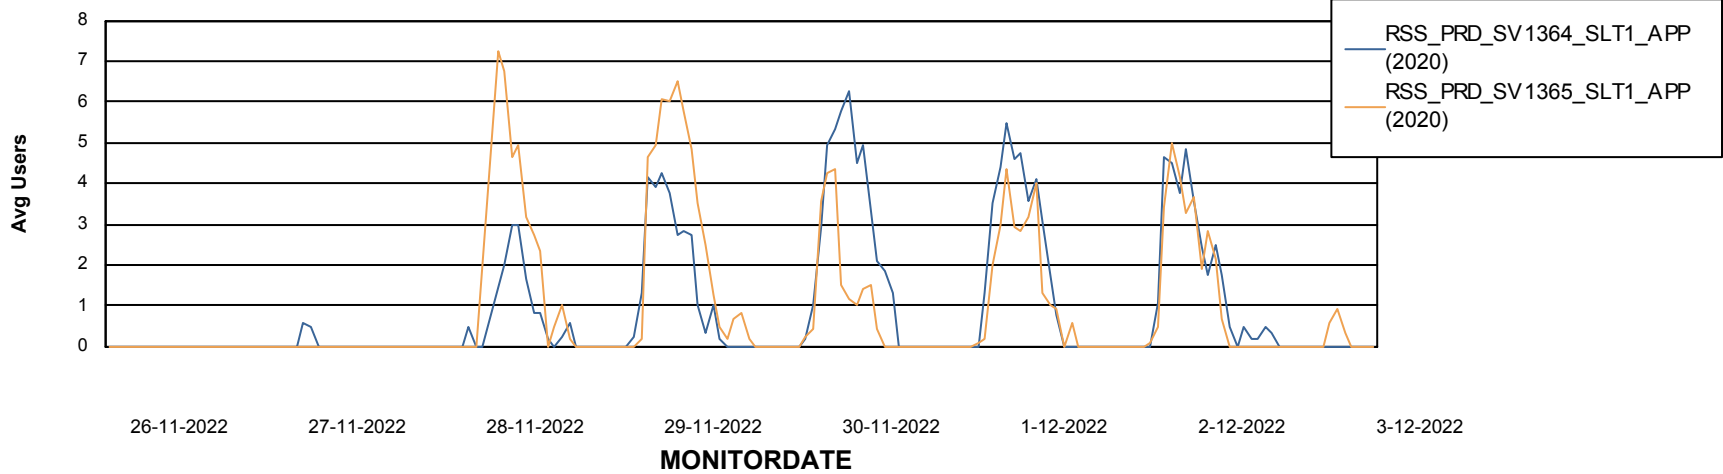

Avg users per day per ABS server