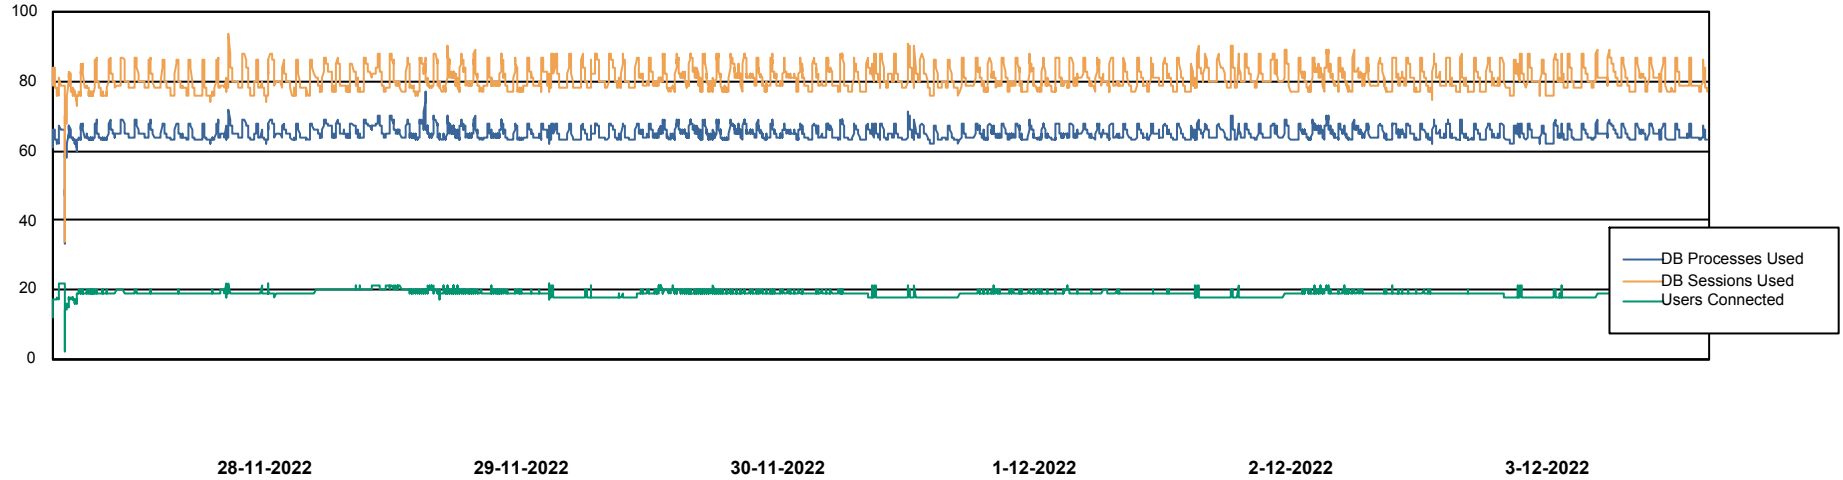

Weekly SLA Customer Report

Customer RSS Production
Database ID 52

Database Performance RSS_DB_Primary (2020)

DB Processes Max 300
DB Sessions Max 472

Weekly SLA Customer Report

Customer RSS Production
Database ID 52