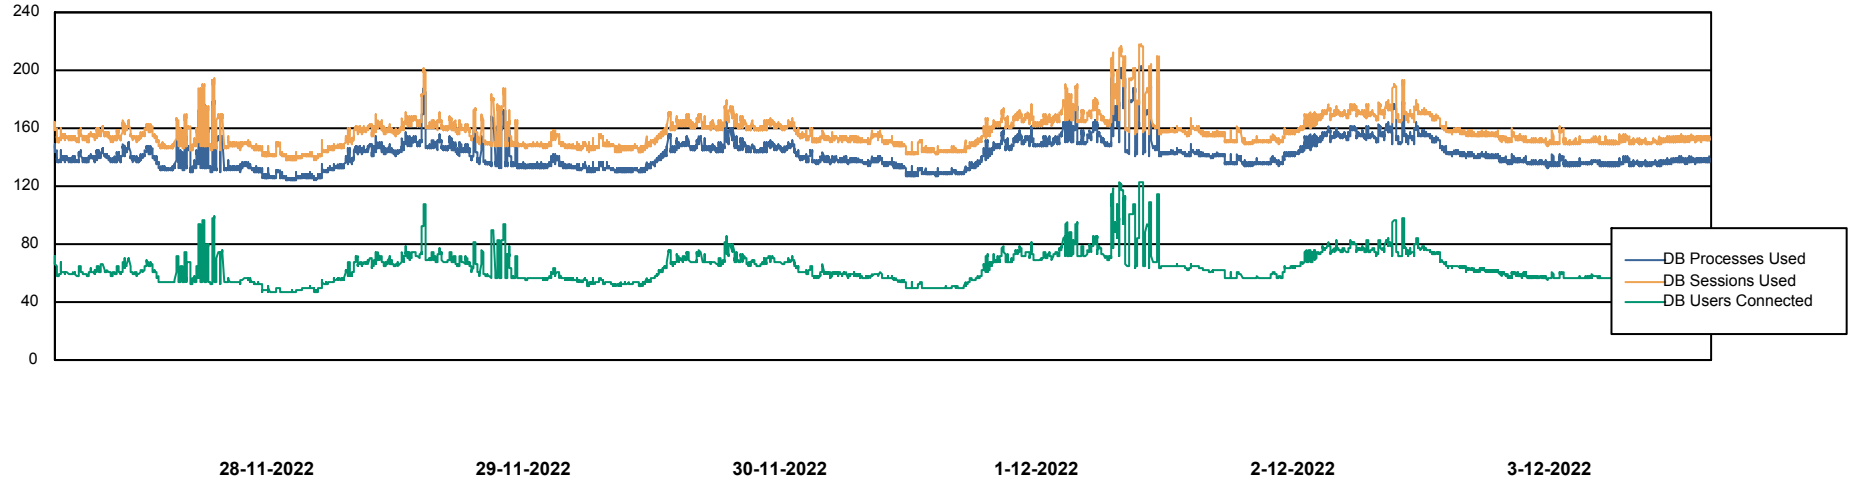

Harddisk Usage RFL_STB

	Free disk space on C: (%)	Total disk space on C: (Gb)	Used disk space on C: (Gb)	Free disk space on D: (%)	Total disk space on D: (Gb)	Used disk space on D: (Gb)	Free disk space on E: (%)	Total disk space on E: (Gb)	Used disk space on E: (Gb)	Free disk space on F: (%)
3-12-2022	25	195	147	72	559	156	34	559	366	80
2-12-2022	25	195	147	72	559	156	34	559	366	80
1-12-2022	25	195	147	72	559	156	34	559	366	79
30-11-2022	25	195	147	72	559	156	34	559	366	80
29-11-2022	25	195	147	72	559	156	34	559	366	80
28-11-2022	25	195	146	72	559	156	34	559	366	81
27-11-2022	25	195	146	72	559	156	34	559	366	81

Weekly SLA Customer Report

Customer RFL_Production
Database ID 36

Database Performance RFLDB_Production

Weekly SLA Customer Report

Customer RFL_Production
Database ID 36

Database Performance RFLDB_Standby

DB Processes Max 1,000