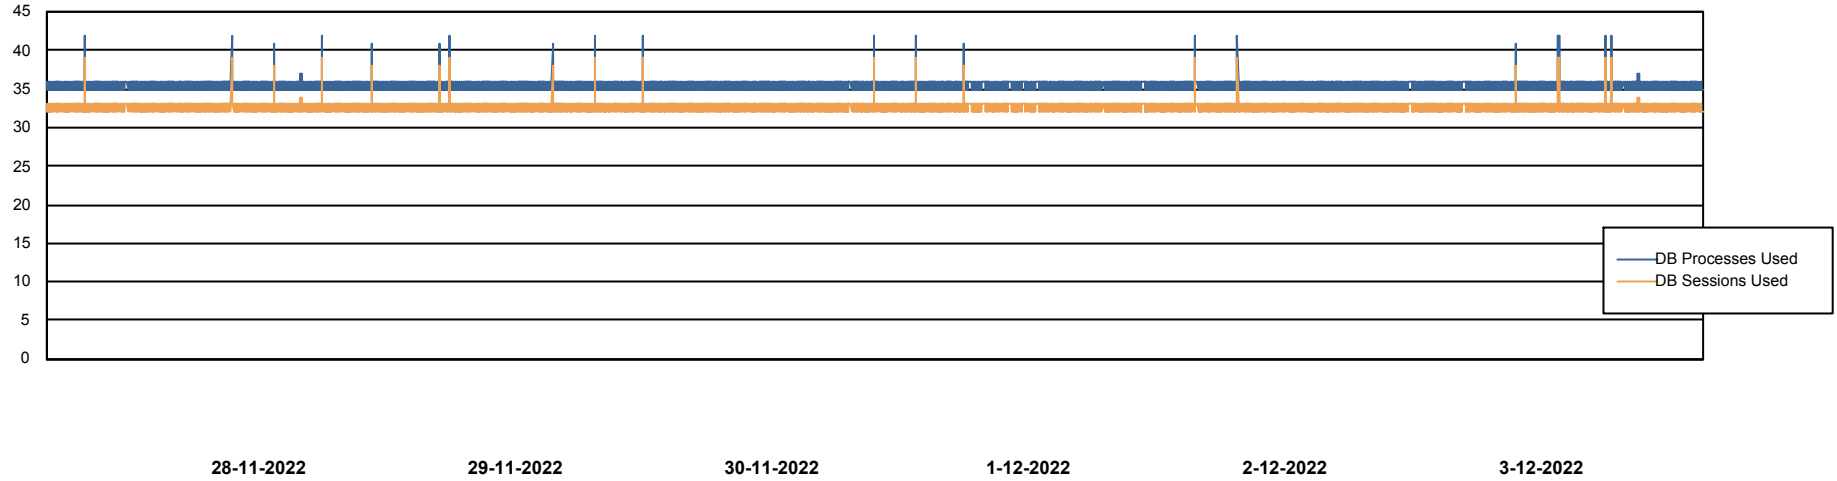

Weekly SLA Customer Report

Customer RFL_Production
Database ID 36

Database Performance RFLDB_Production

Weekly SLA Customer Report

Customer RFL_Production
Database ID 36

Database Performance RFLDB_Standby

DB Processes Max 1,000

Weekly SLA Customer Report

Customer RFL_Production
 Database ID 36

DATABASE SIZE RFLDB_Production

Database growth over last month

Database Tablespace RFLDB_Production

Date	Tablespace Name	Filesize (Gb)	Usedsize (Gb)	Percentage free
3-12-2022	ABSDATA	90	72	20
	INDEX	225	187	17
2-12-2022	ABSDATA	90	72	20
	INDEX	225	187	17
1-12-2022	ABSDATA	90	72	20
	INDEX	225	187	17
30-11-2022	ABSDATA	90	72	20
	INDEX	225	187	17
29-11-2022	ABSDATA	90	72	20
	INDEX	225	187	17
28-11-2022	ABSDATA	90	72	20
	INDEX	225	187	17
27-11-2022	ABSDATA	90	72	20
	INDEX	225	187	17