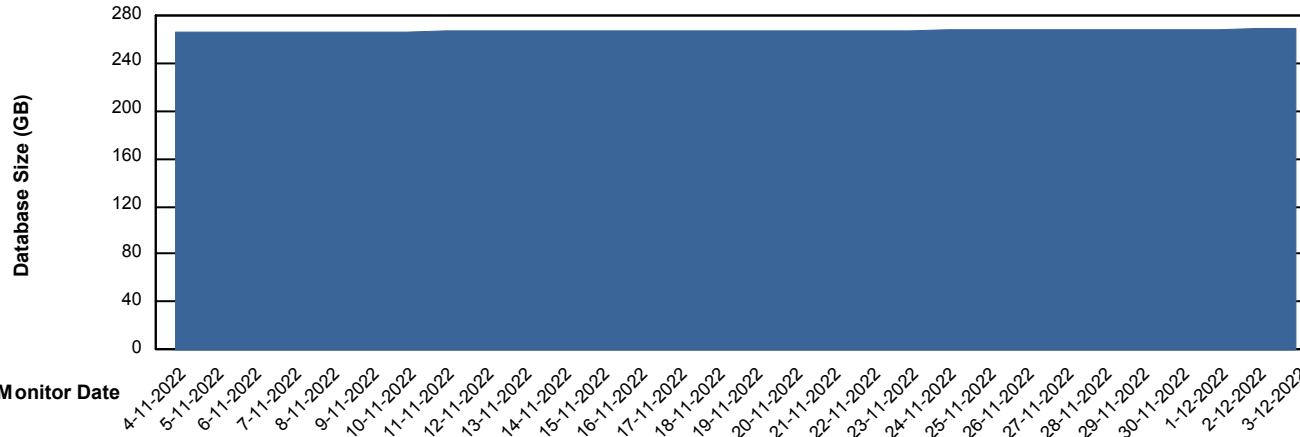

Weekly SLA Customer Report

Customer RFL_Production
Database ID 36

Database Performance RFLDB_Production

Weekly SLA Customer Report

Customer RFL_Production
Database ID 36

Database Performance RFLDB_Standby

DB Processes Max 1,000

Weekly SLA Customer Report

Customer RFL_Production
 Database ID 36

DATABASE SIZE RFLDB_Production

Database growth over last month

Database Tablespace RFLDB_Production

Date	Tablespace Name	Filesize (Gb)	Usedsize (Gb)	Percentage free
3-12-2022	ABSDATA	90	72	20
	INDEX	225	187	17
2-12-2022	ABSDATA	90	72	20
	INDEX	225	187	17
1-12-2022	ABSDATA	90	72	20
	INDEX	225	187	17
30-11-2022	ABSDATA	90	72	20
	INDEX	225	187	17
29-11-2022	ABSDATA	90	72	20
	INDEX	225	187	17
28-11-2022	ABSDATA	90	72	20
	INDEX	225	187	17
27-11-2022	ABSDATA	90	72	20
	INDEX	225	187	17