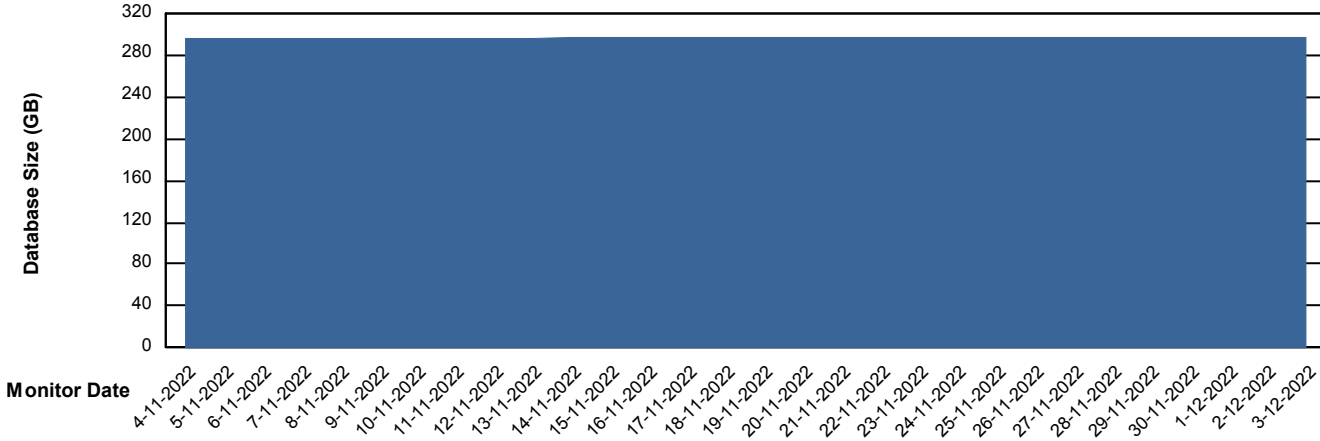

Weekly SLA Customer Report

Customer PCO_Production (Bronze)
Database ID 44

Database Performance PCODB_Production

Weekly SLA Customer Report

Customer PCO_Production (Bronze)
 Database ID 44

DATABASE SIZE PCODB_Production

Database growth over last month

Database Tablespace PCODB_Production

Date	Tablespace Name	Filesize (Gb)	Usedsize (Gb)	Percentage free
3-12-2022	ABSDATA	238	113	52
	INDX	329	181	45
2-12-2022	ABSDATA	238	113	52
	INDX	329	181	45
1-12-2022	ABSDATA	238	113	52
	INDX	329	181	45
30-11-2022	ABSDATA	238	113	52
	INDX	329	181	45
29-11-2022	ABSDATA	238	113	52
	INDX	329	181	45
28-11-2022	ABSDATA	238	113	52
	INDX	329	181	45
27-11-2022	ABSDATA	238	113	52
	INDX	329	181	45