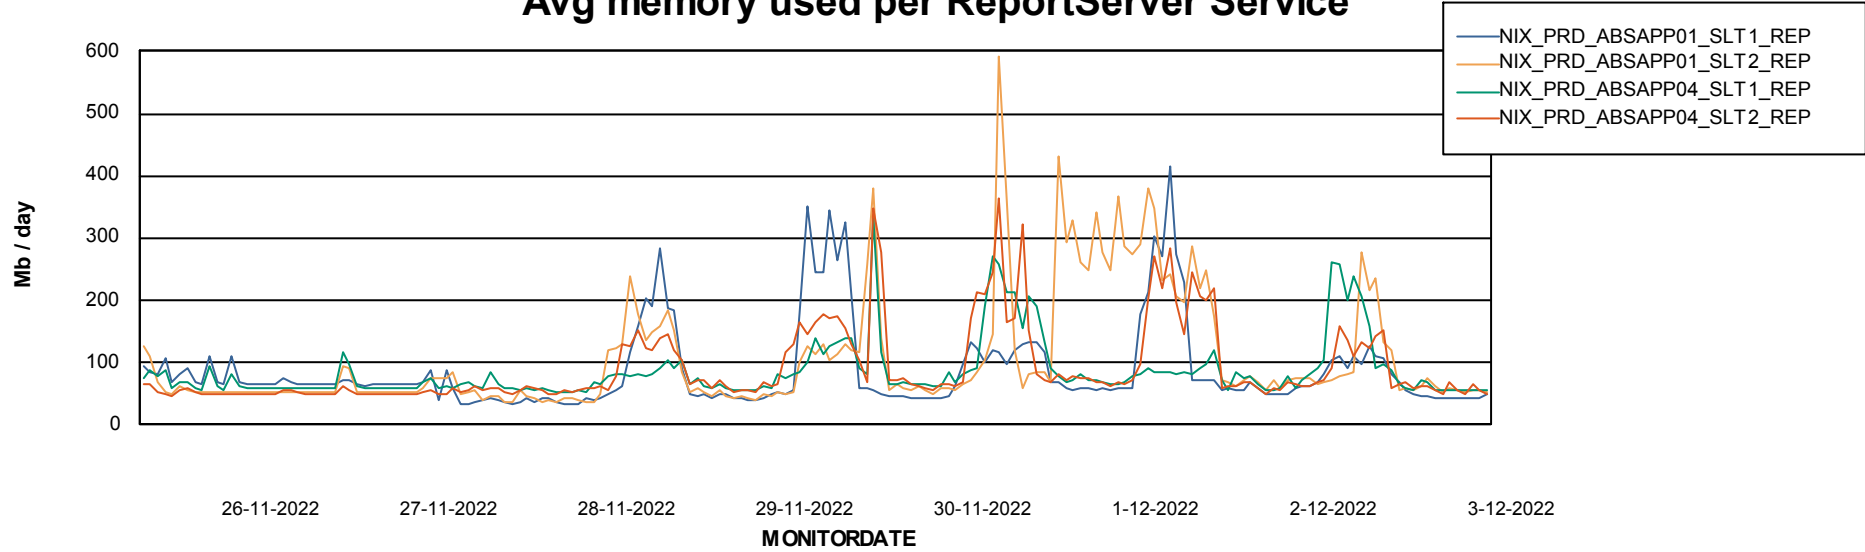

Avg users per day per ABS server

Weekly SLA Customer Report

Customer NIX_Production
Database ID 51

ABSSolute Application ReportServer Services

Avg memory used per ReportServer Service

Weekly SLA Customer Report