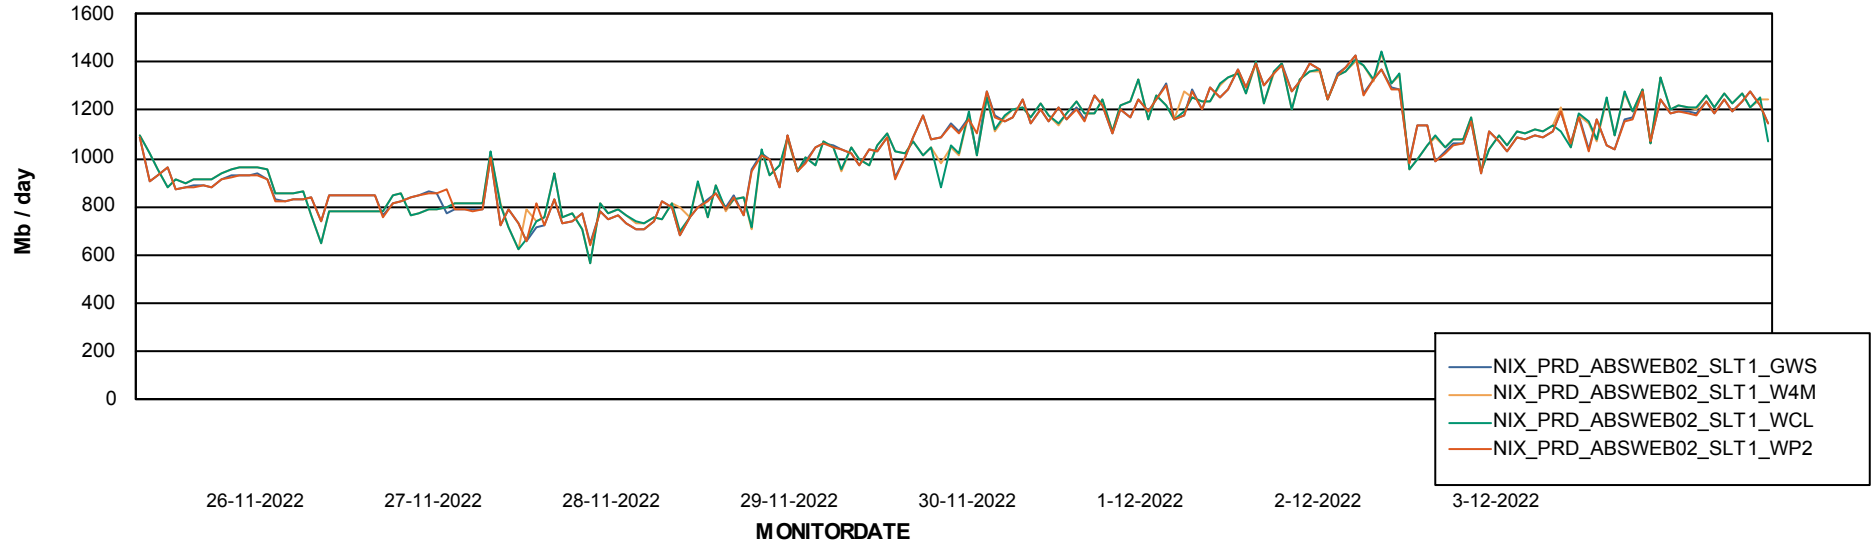

ABSSolute Web Component Services

Avg memory used per ABS Web component