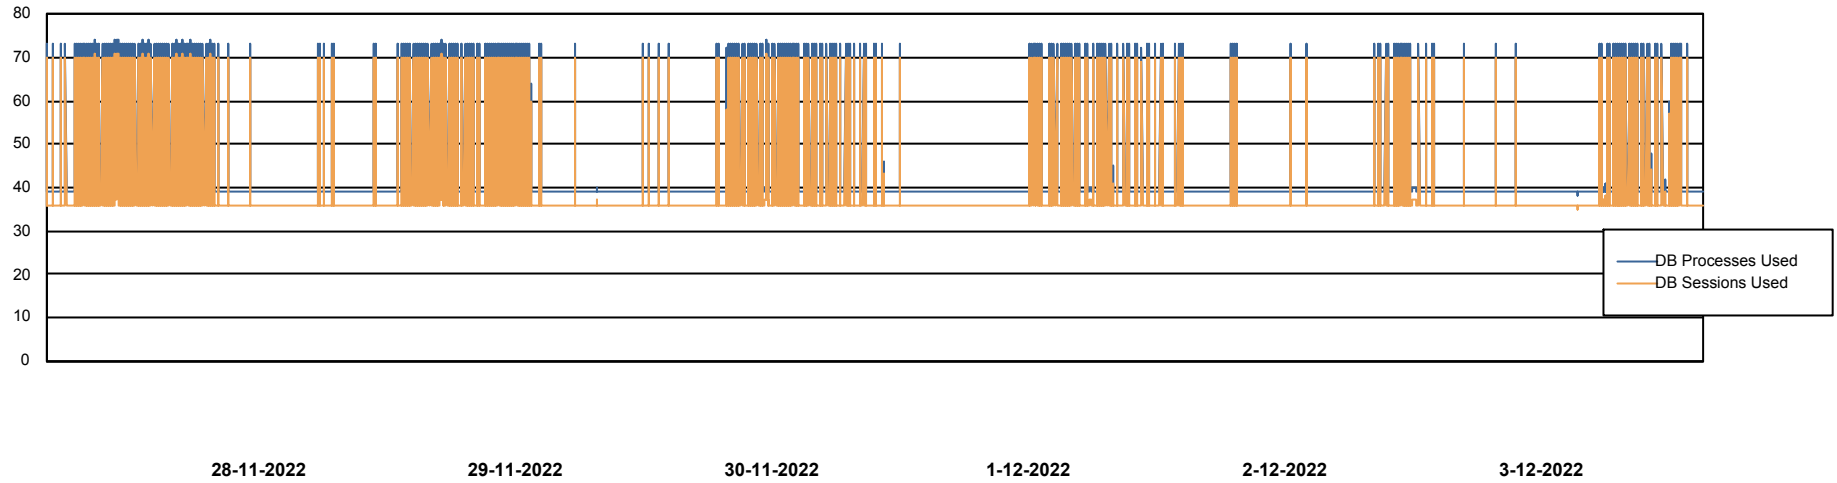

Database Performance NIXDB_Standby

DB Processes Max 300