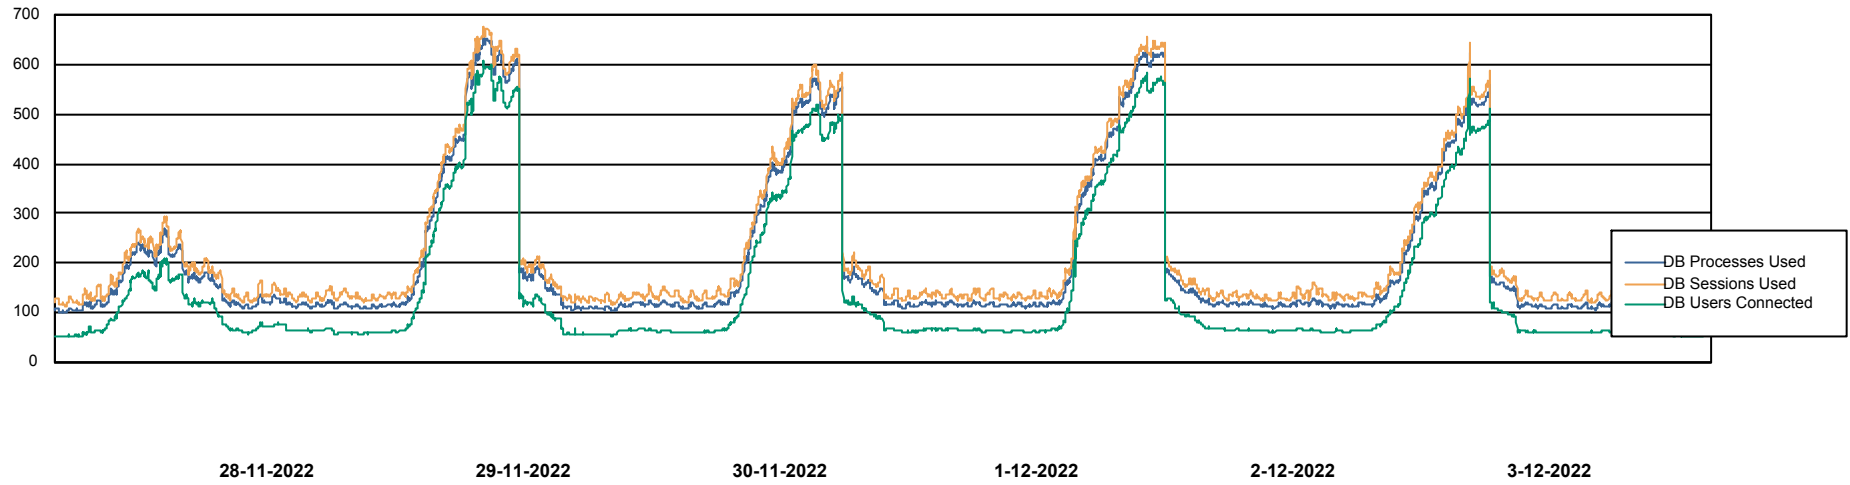

Weekly SLA Customer Report

Customer NIX_Production
Database ID 51

Database Performance NIXDB_BI

Weekly SLA Customer Report

Customer NIX_Production
Database ID 51

Database Performance NIXDB_Production

Weekly SLA Customer Report

Customer NIX_Production
Database ID 51

Database Performance NIXDB_Standby

DB Processes Max 300

Weekly SLA Customer Report

Customer NIX_Production
Database ID 51

DATABASE SIZE NIXDB_BI

Database growth over last month