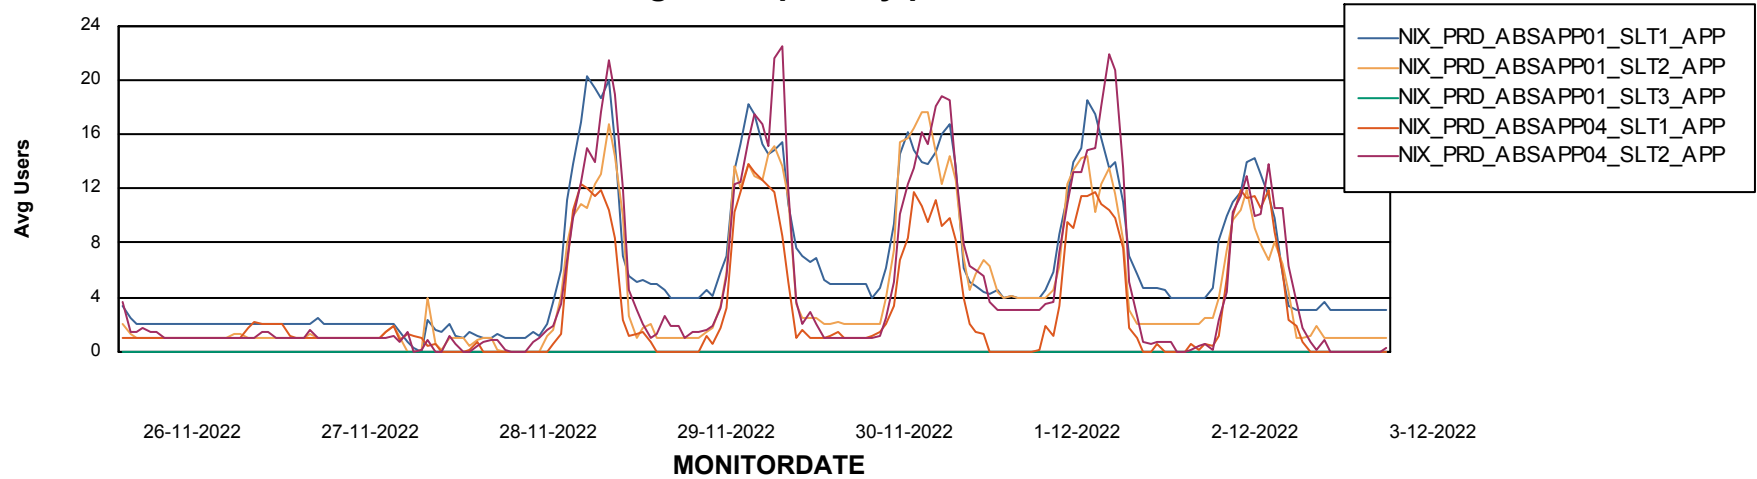

Avg users per day per ABS server