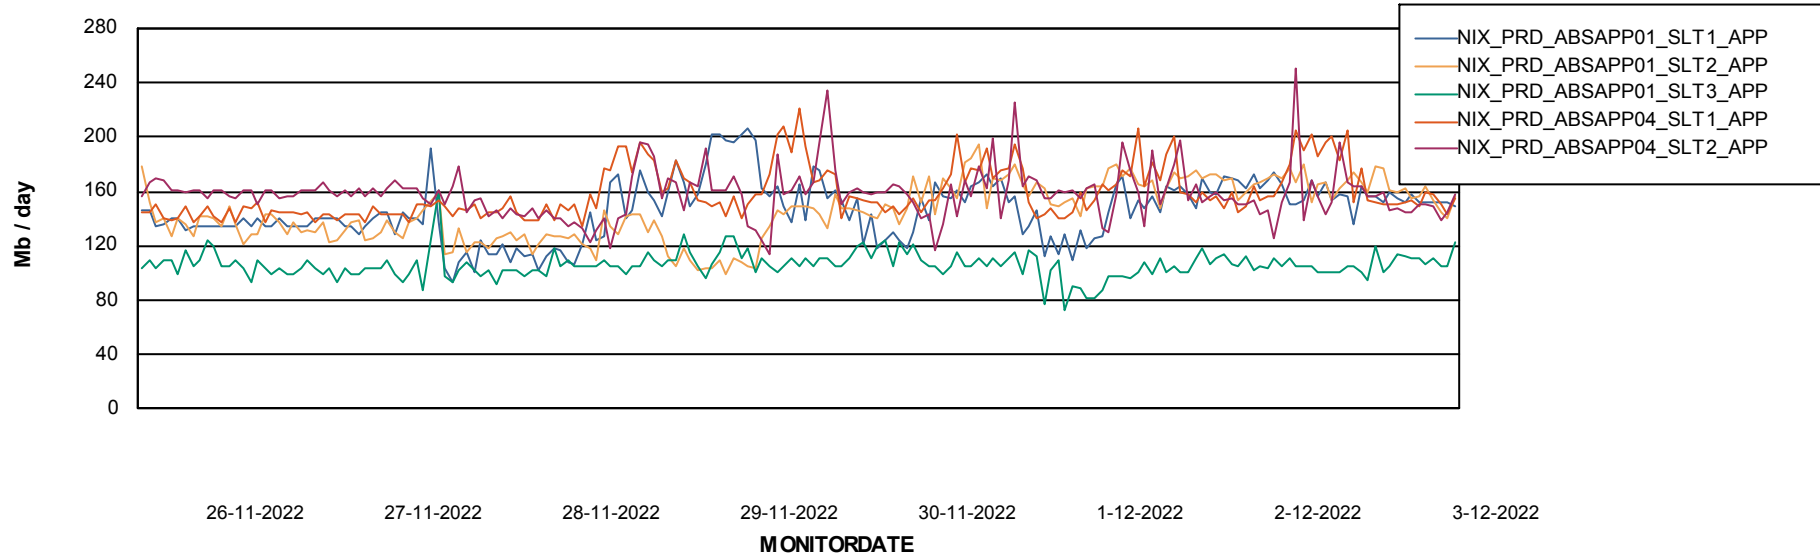

Standby Database Health NIX_Production

Recovery lag for last 7 days

Weekly SLA Customer Report

Customer NIX_Production
Database ID 51

ABSSolute Application Server Services

Avg memory used per ABS Server Service