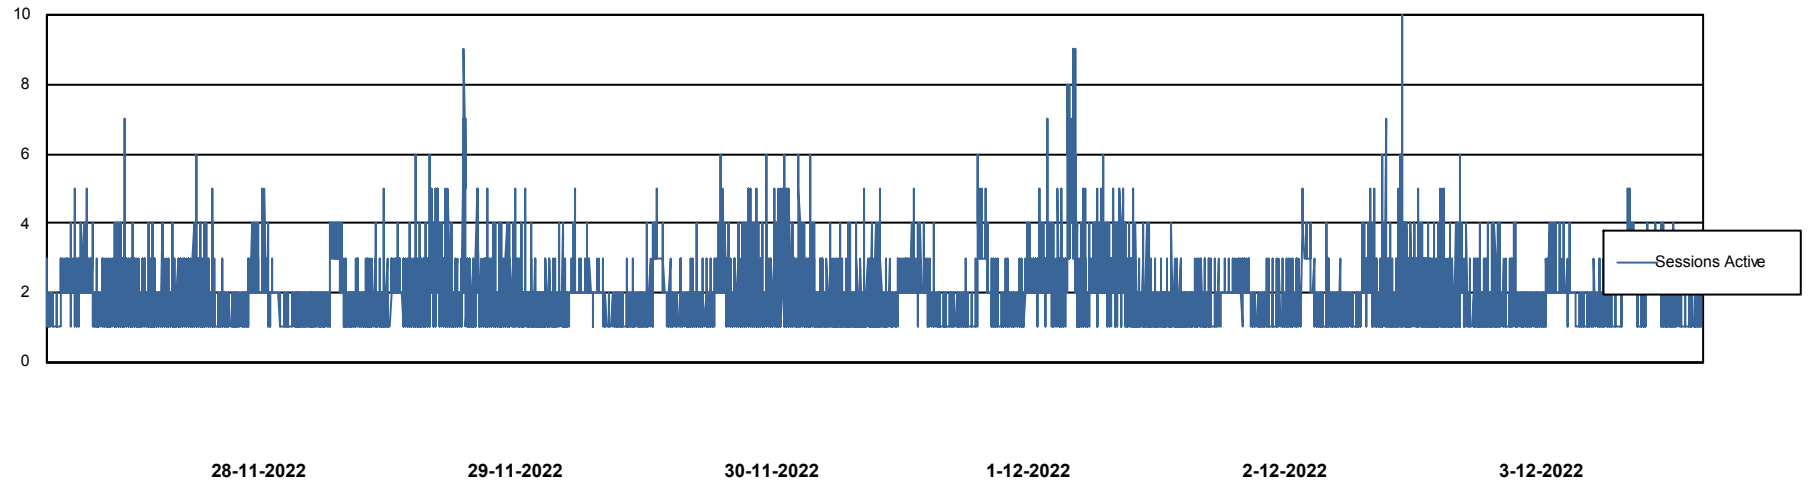

Weekly SLA Customer Report

Customer NIX_Production
Database ID 51

Database Performance NIXDB_BI

Weekly SLA Customer Report

Customer NIX_Production
Database ID 51

Database Performance NIXDB_Production

Weekly SLA Customer Report