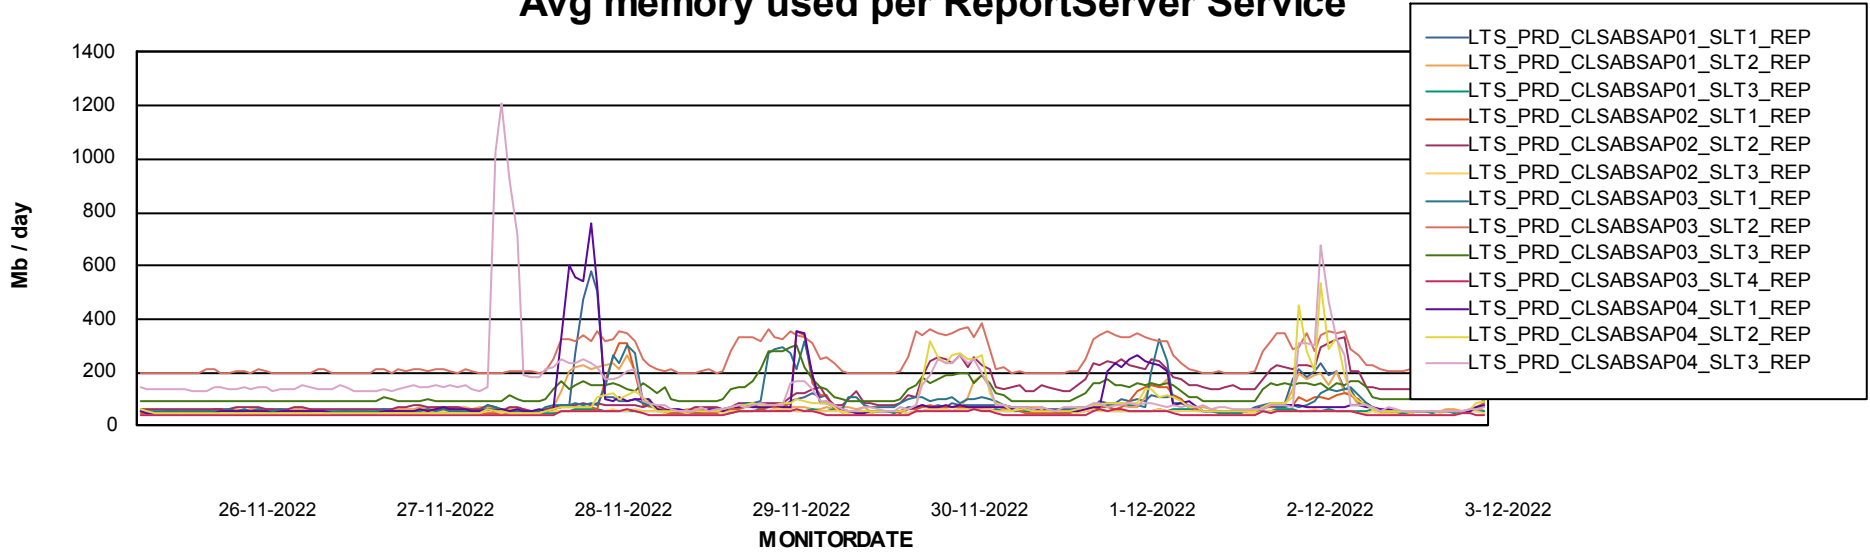

ABSSolute Application ReportServer Services

Avg memory used per ReportServer Service