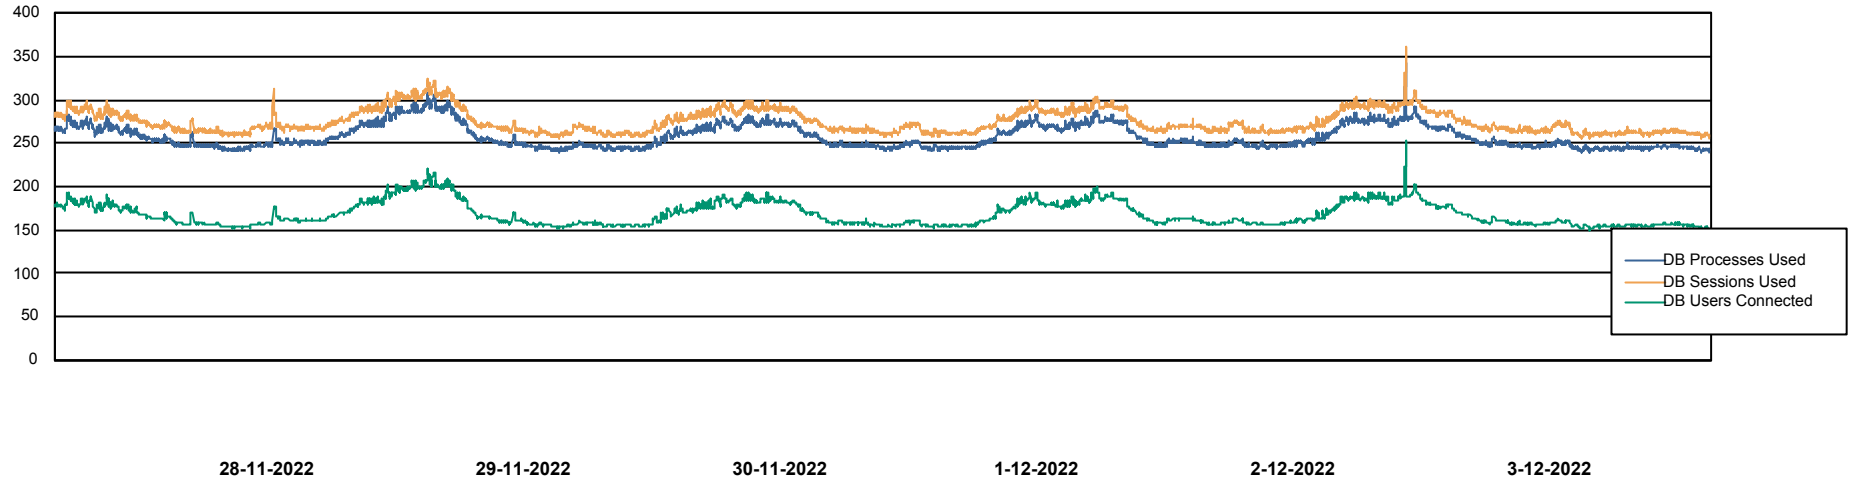

Weekly SLA Customer Report

Customer LTS(CleanLease)_Production
Database ID 126

Database Performance LTS_PROD_CLSABSBI01_BI

Weekly SLA Customer Report

Customer LTS(CleanLease)_Production
Database ID 126

Database Performance LTS_PROD_CLSABSD01_PRDB