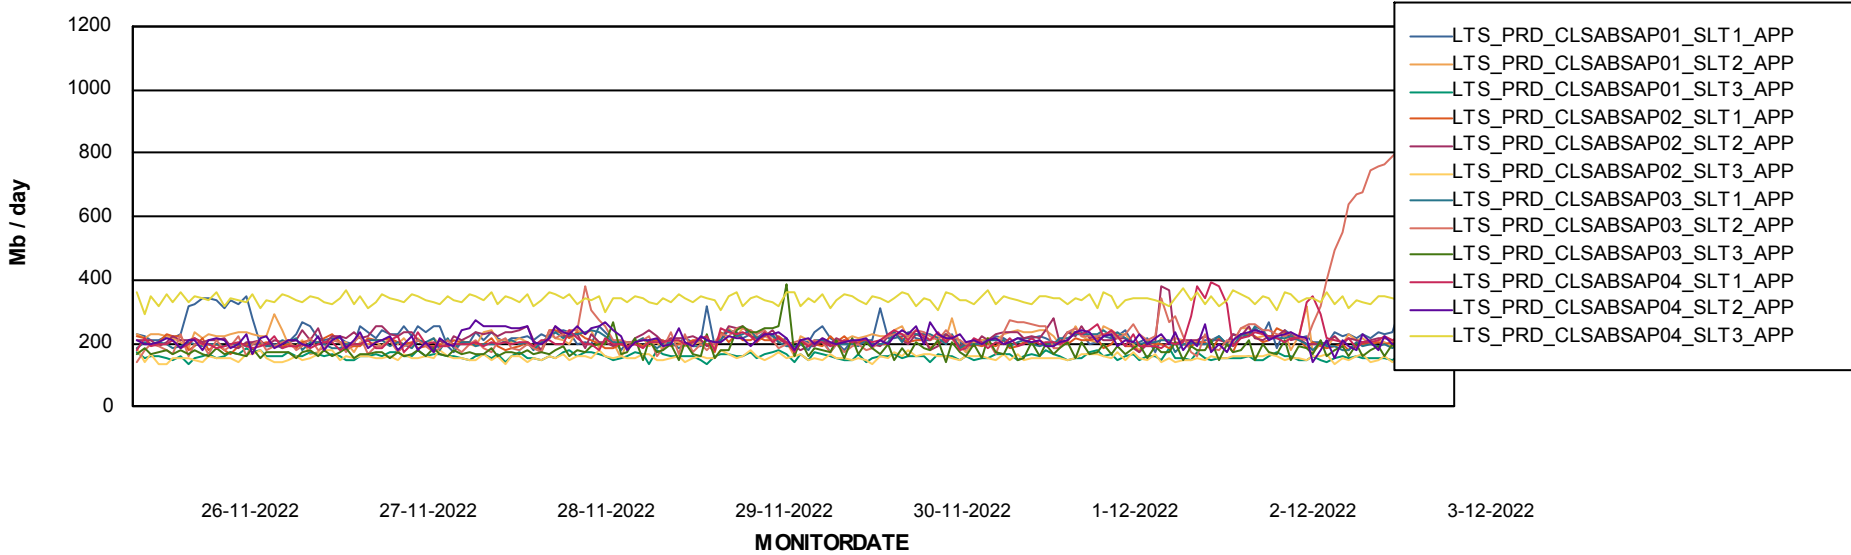

ABSSolute Application Server Services

Avg memory used per ABS Server Service