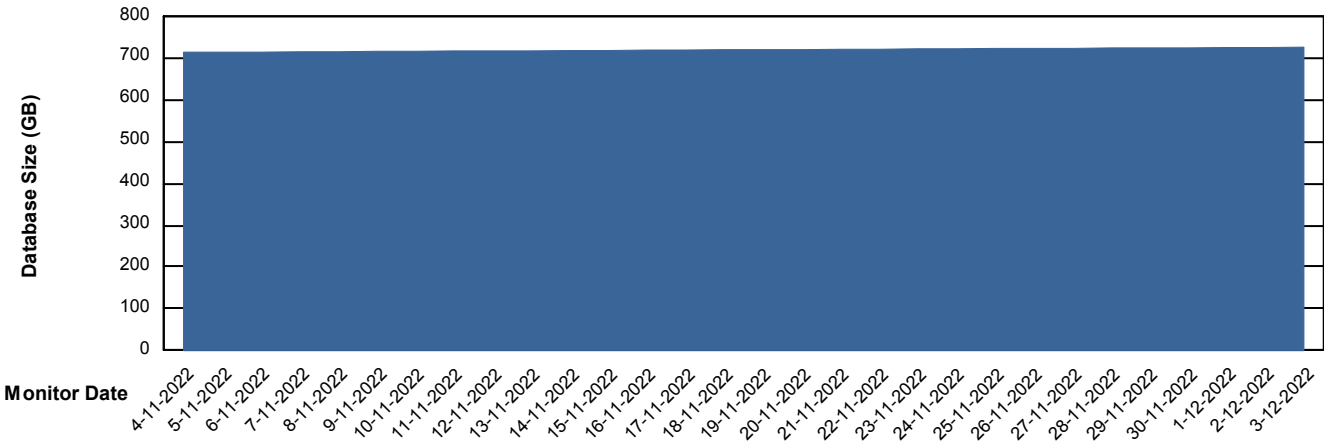

Customer LTS(CleanLease)_Production
Database ID 126

DATABASE SIZE LTS_PROD_CLSABSBI01_BI

Database growth over last month

DATABASE SIZE LTS_PROD_CLSABSDB01_PRDB

Database growth over last month

Weekly SLA Customer Report