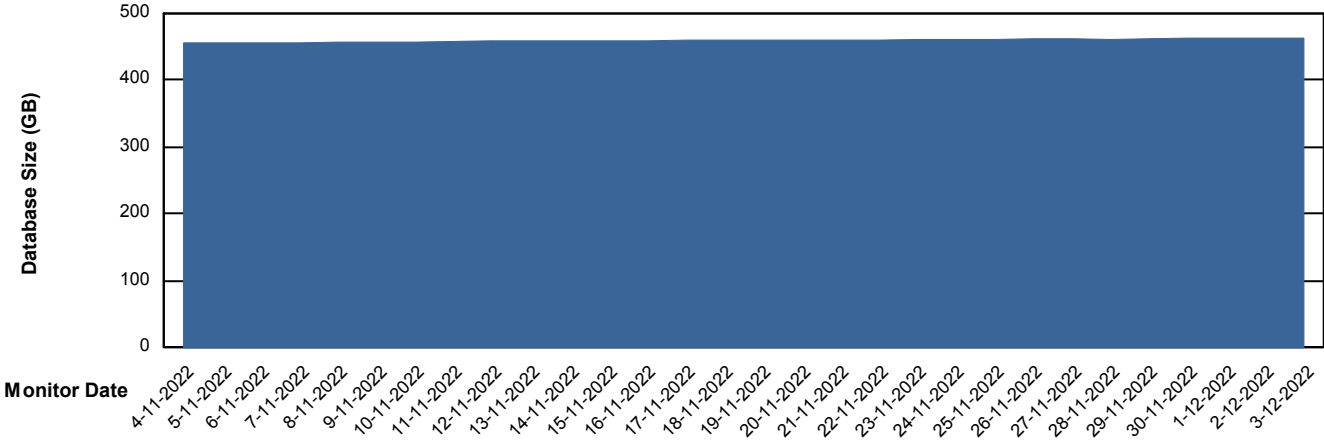

DATABASE SIZE LTS_PROD_CLSABSBI01_BI

Database growth over last month