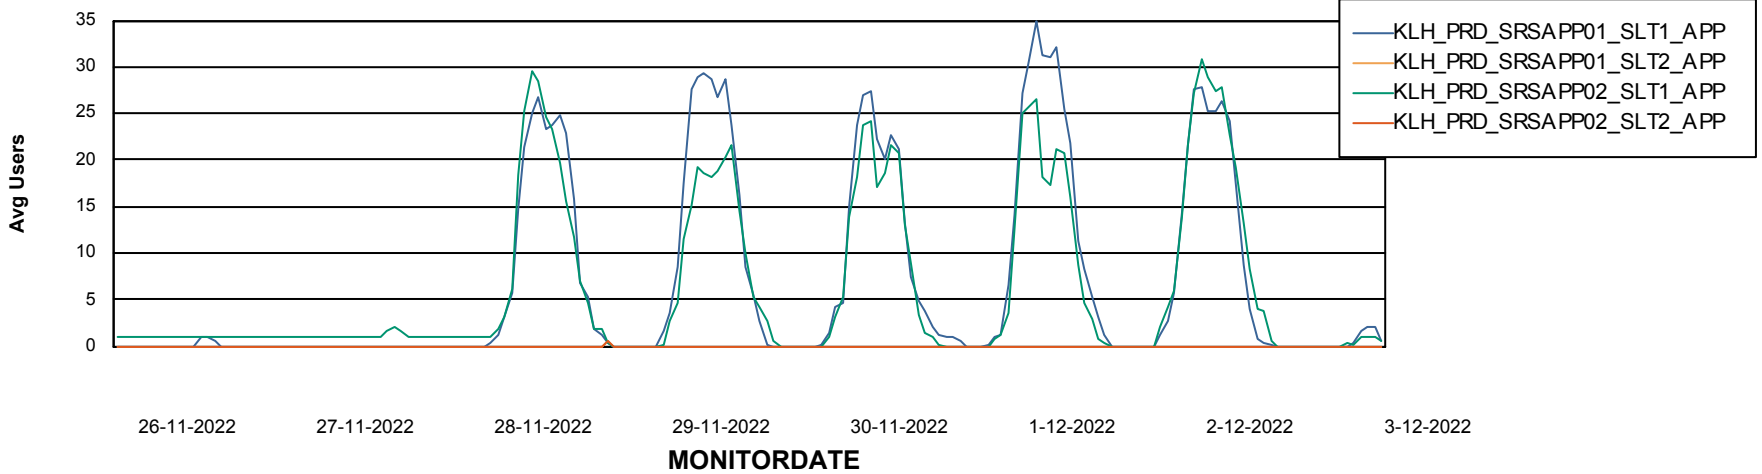

Avg users per day per ABS server