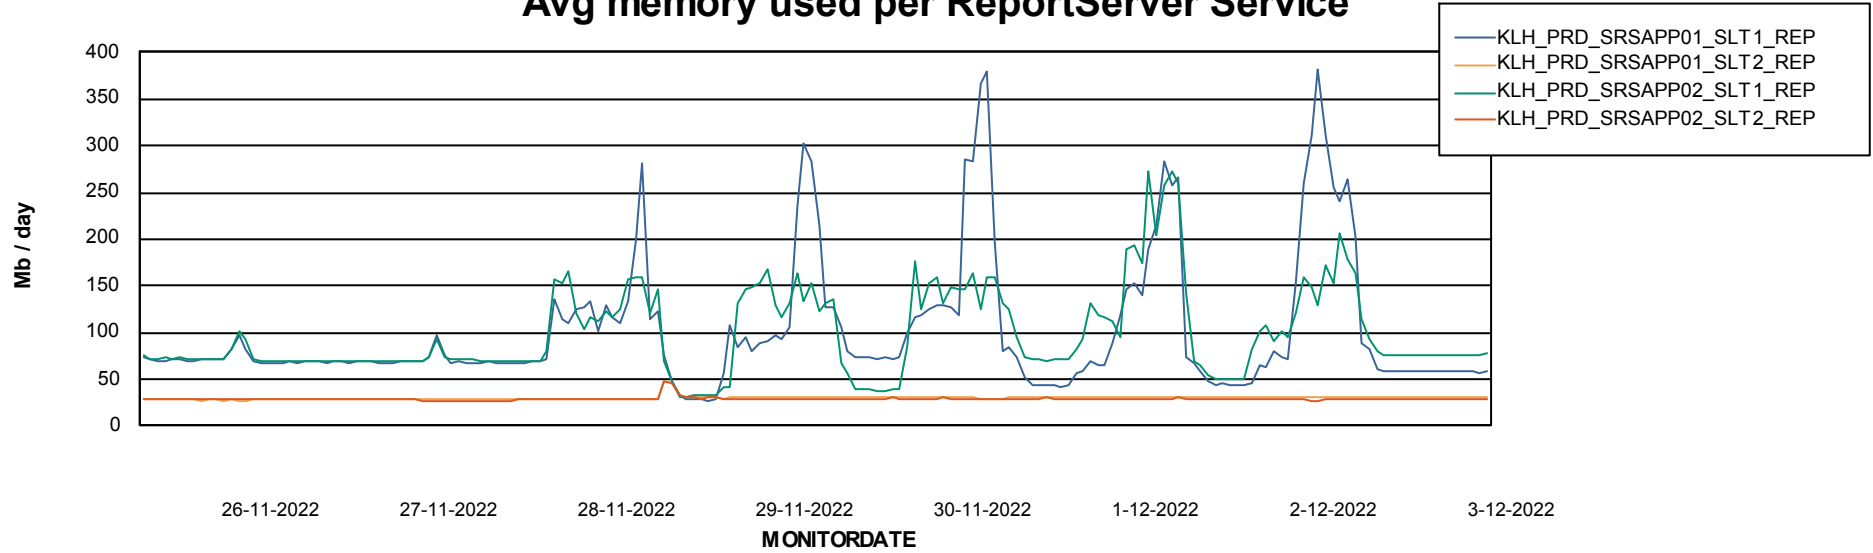

Avg users per day per ABS server

Weekly SLA Customer Report

Customer KLH_Production
Database ID 139

ABSSolute Application ReportServer Services

Avg memory used per ReportServer Service

Weekly SLA Customer Report