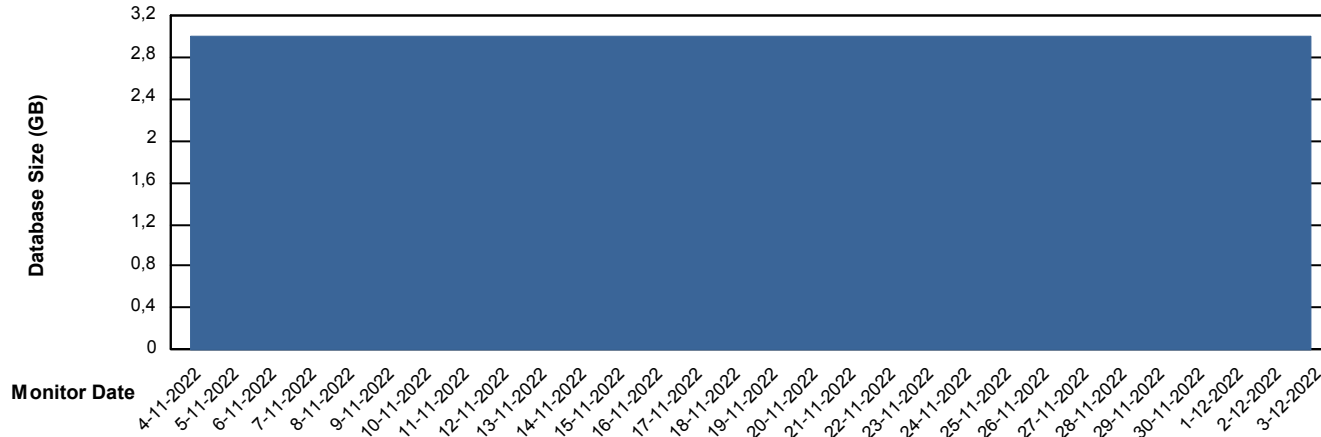

DATABASE SIZE KLHDB_BI

Database growth over last month