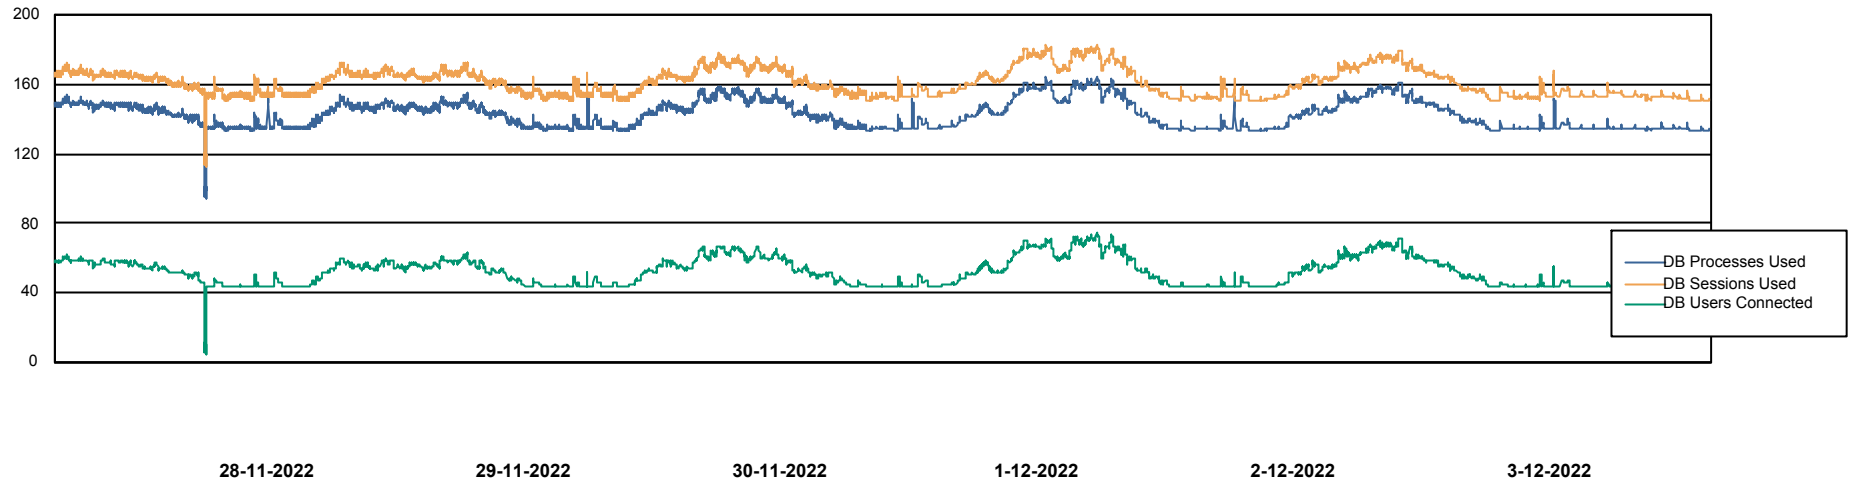

Weekly SLA Customer Report

Customer KLH_Production
Database ID 139

Database Performance KLHDB_BI

Weekly SLA Customer Report

Customer KLH_Production
Database ID 139

Database Performance KLHDB_Production

Weekly SLA Customer Report