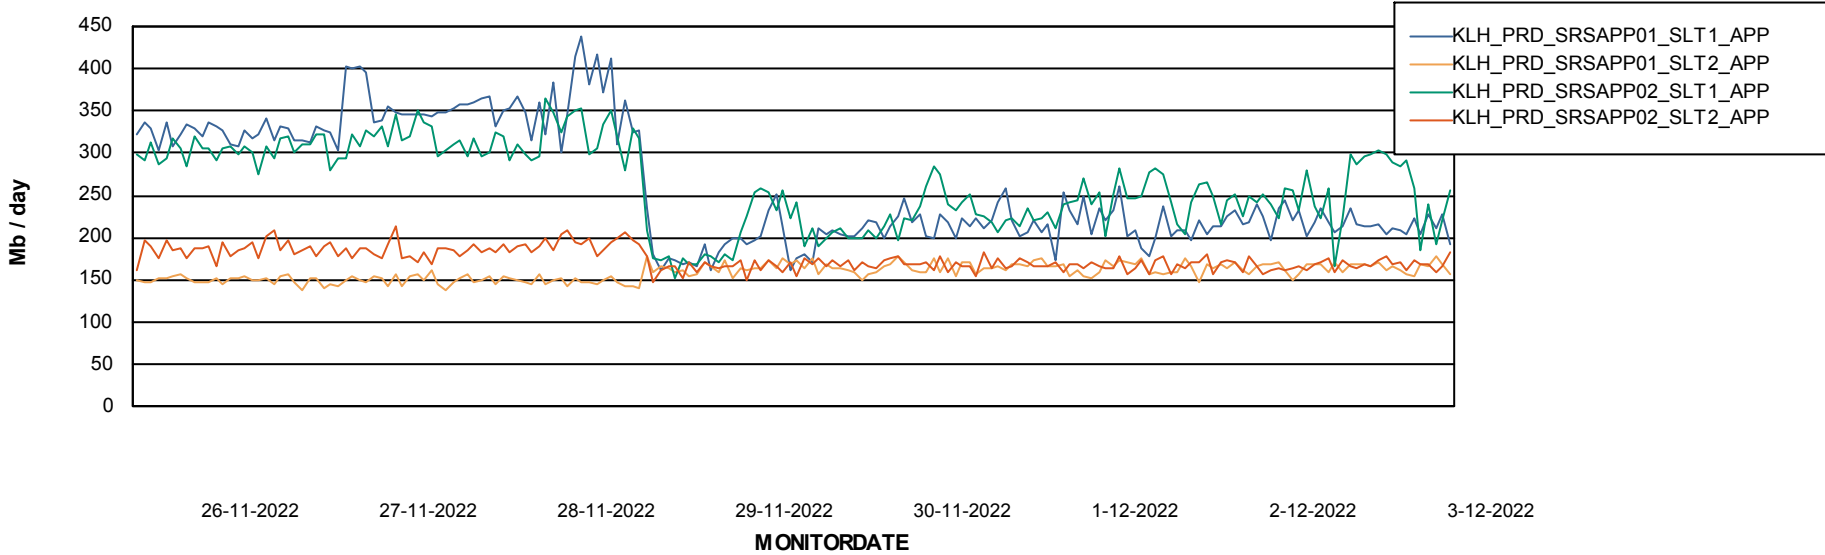

Standby Database Health KLH_Production

Recovery lag for last 7 days

Weekly SLA Customer Report

Customer KLH_Production
Database ID 139

ABSSolute Application Server Services

Avg memory used per ABS Server Service