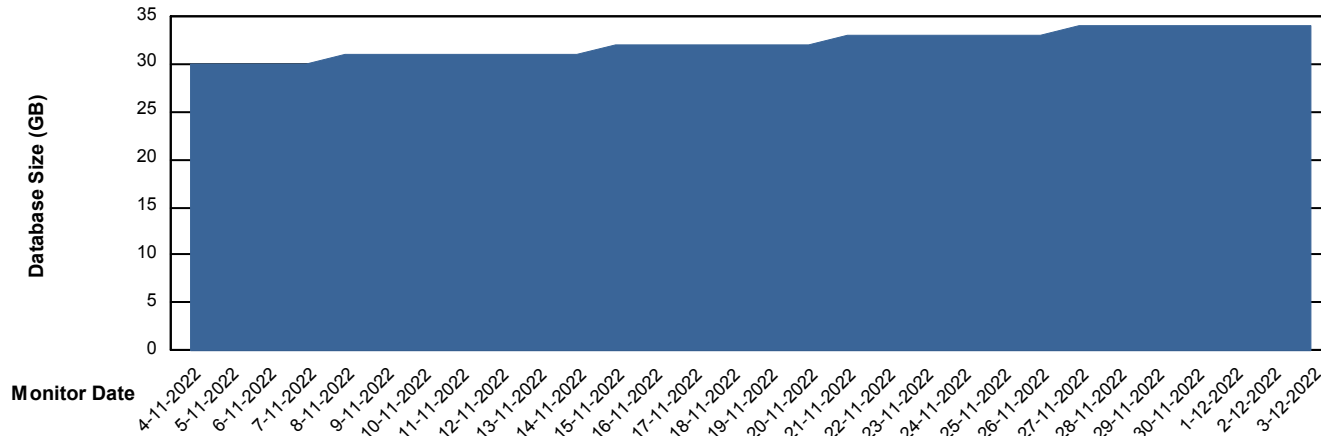

Customer KLH_Production
Database ID 139

Database Performance KLHDB_Standby

DB Processes Max 4
DB Processes Max 0
DB Processes Max 1,000

Weekly SLA Customer Report

Customer KLH_Production
Database ID 139

DATABASE SIZE KLHDB_BI

Database growth over last month

DATABASE SIZE KLHDB_Production

Database growth over last month

Weekly SLA Customer Report

Customer KLH_Production
Database ID 139

Database Tablespace KLHDB_BI

Date	Tablespace Name	Filesize (Gb)	Usedsize (Gb)	Percentage free
3-12-2022	ABSDATA	4	0	96
	INDX	8	0	94
2-12-2022	ABSDATA	4	0	96
	INDX	8	0	94
1-12-2022	ABSDATA	4	0	96
	INDX	8	0	94
30-11-2022	ABSDATA	4	0	97
	INDX	8	0	94
29-11-2022	ABSDATA	4	0	96
	INDX	8	0	94
28-11-2022	ABSDATA	4	0	97
	INDX	8	0	94
27-11-2022	ABSDATA	4	0	97
	INDX	8	0	94