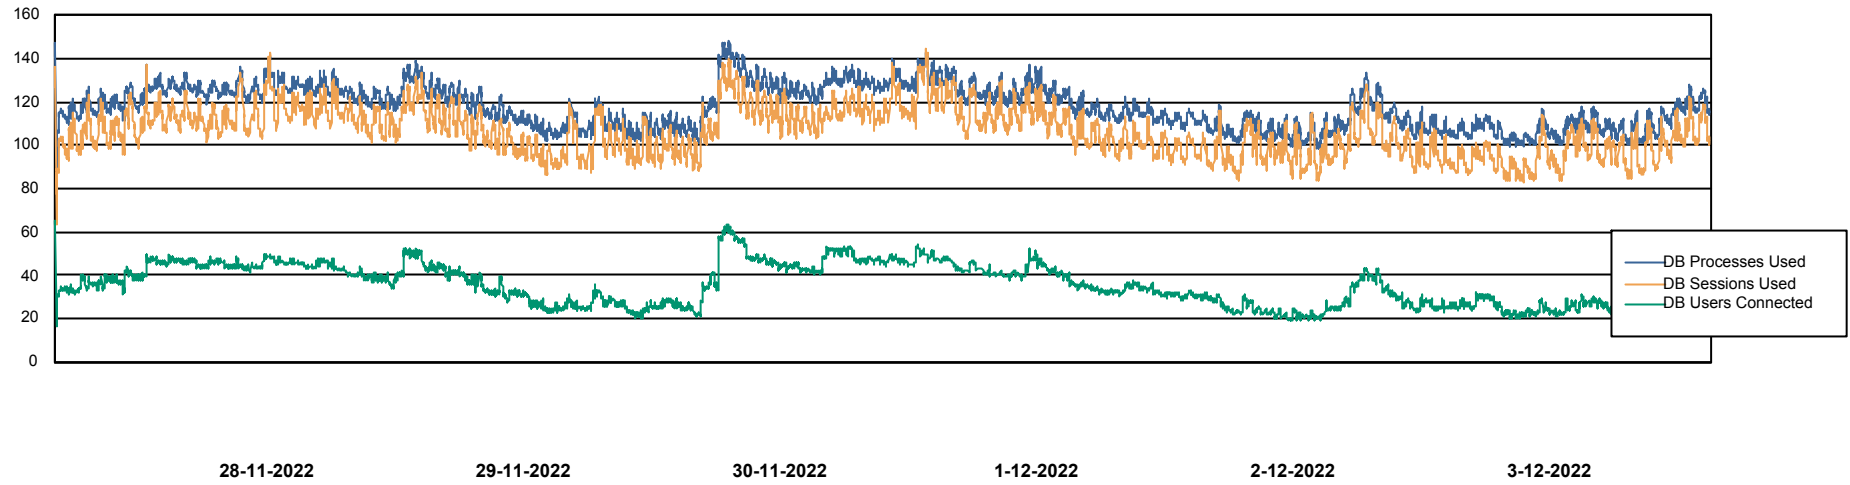

Database Performance JSG_PRD_SAREK_DB