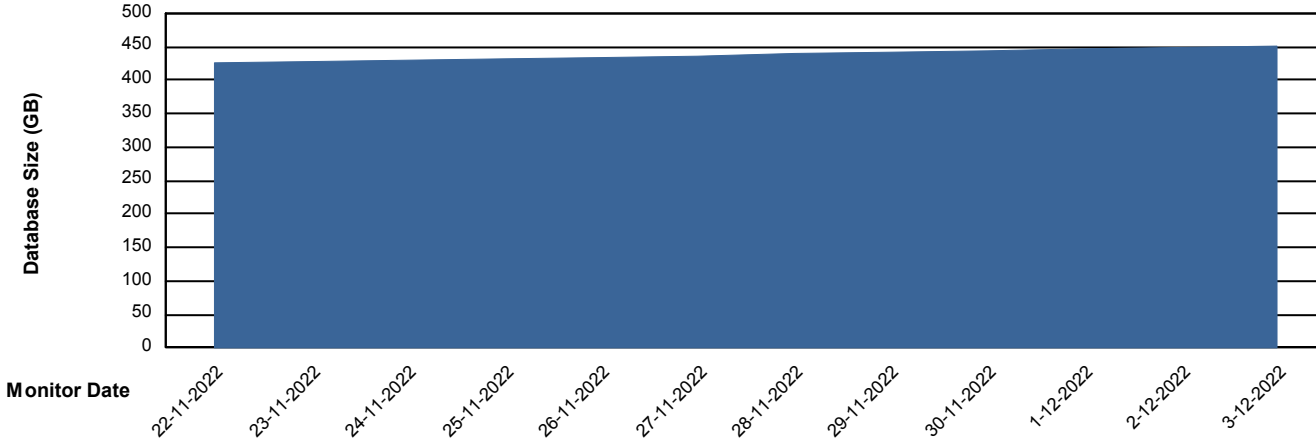

Database Performance JSG_PRD_SAREK_DB

Weekly SLA Customer Report

Customer JSG_Production
Database ID 102

DATABASE SIZE JSG_PRD_BASHIR_DB

Database growth over last month

DATABASE SIZE JSG_PRD_PICARD_DB_old

Database growth over last month

Weekly SLA Customer Report

Customer JSG_Production
Database ID 102

DATABASE SIZE JSG_PRD_RIKER_DB

Database growth over last month

DATABASE SIZE JSG_PRD_SAREK_DB

Database growth over last month

Weekly SLA Customer Report