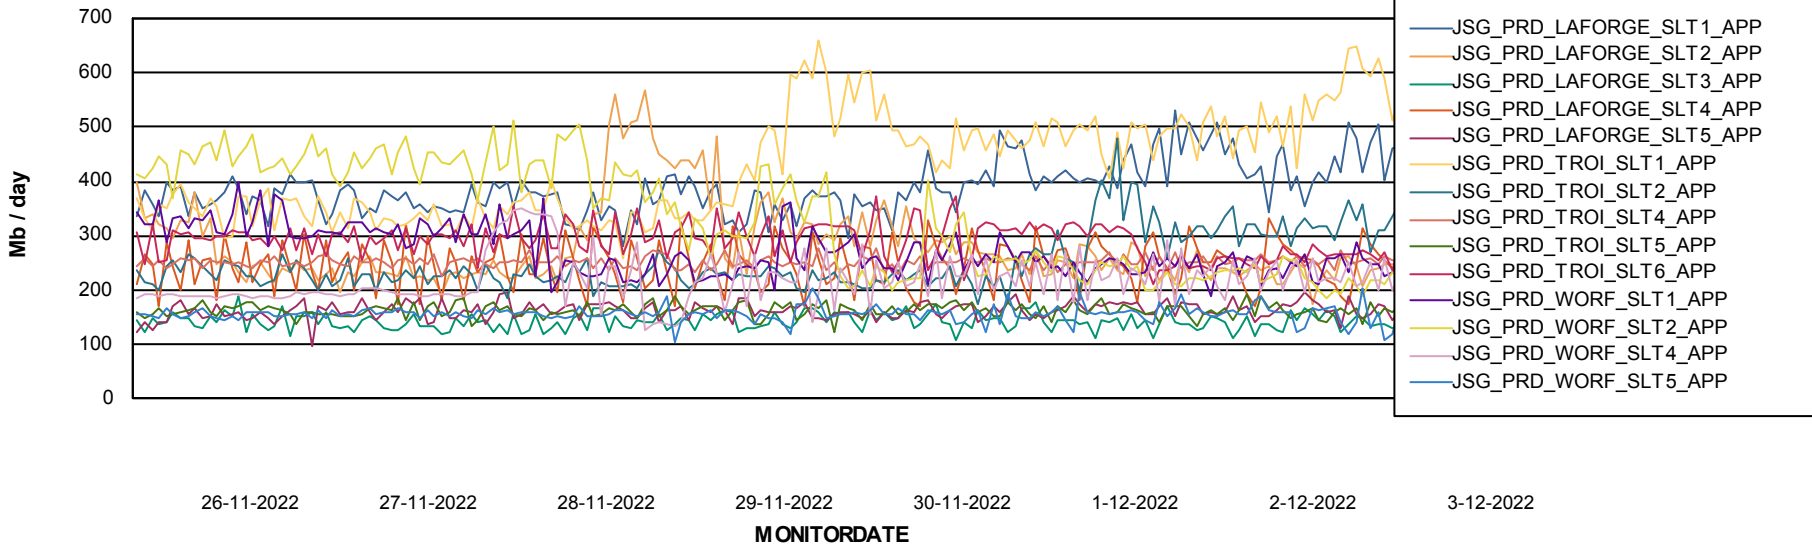

Standby Database Health JSG_Production

Recovery lag for last 7 days

Weekly SLA Customer Report

Customer JSG_Production
Database ID 102

ABSSolute Application Server Services

Avg memory used per ABS Server Service