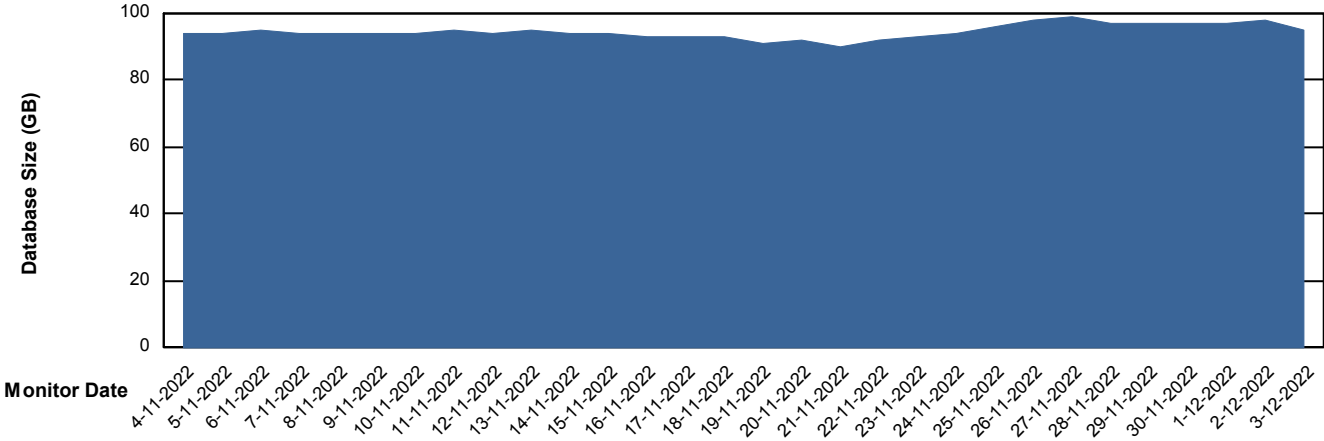

Database Performance JSG_PRD_SAREK_DB

Weekly SLA Customer Report

Customer JSG_Production
Database ID 102

DATABASE SIZE JSG_PRD_BASHIR_DB

Database growth over last month

DATABASE SIZE JSG_PRD_PICARD_DB_old

Database growth over last month