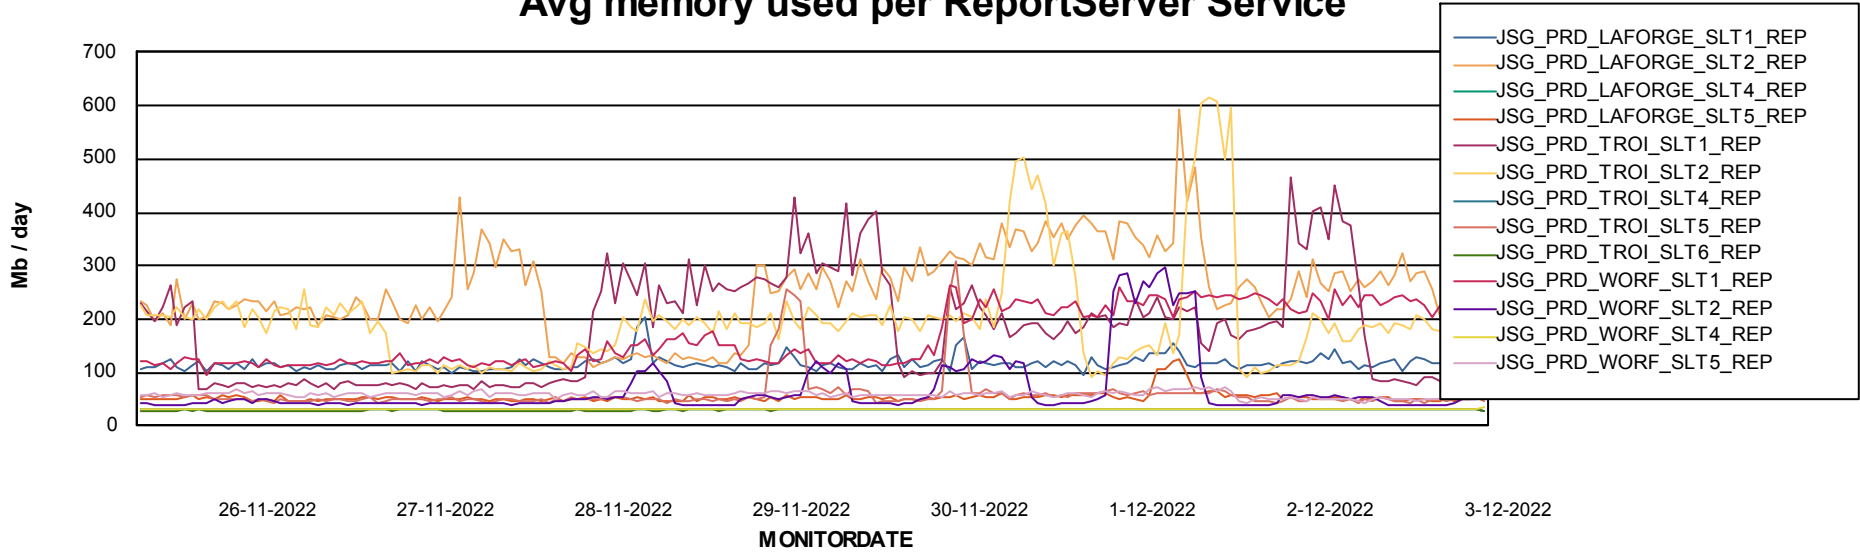

Avg users per day per ABS server

Weekly SLA Customer Report

Customer JSG_Production
Database ID 102

ABSSolute Application ReportServer Services

Avg memory used per ReportServer Service

Weekly SLA Customer Report