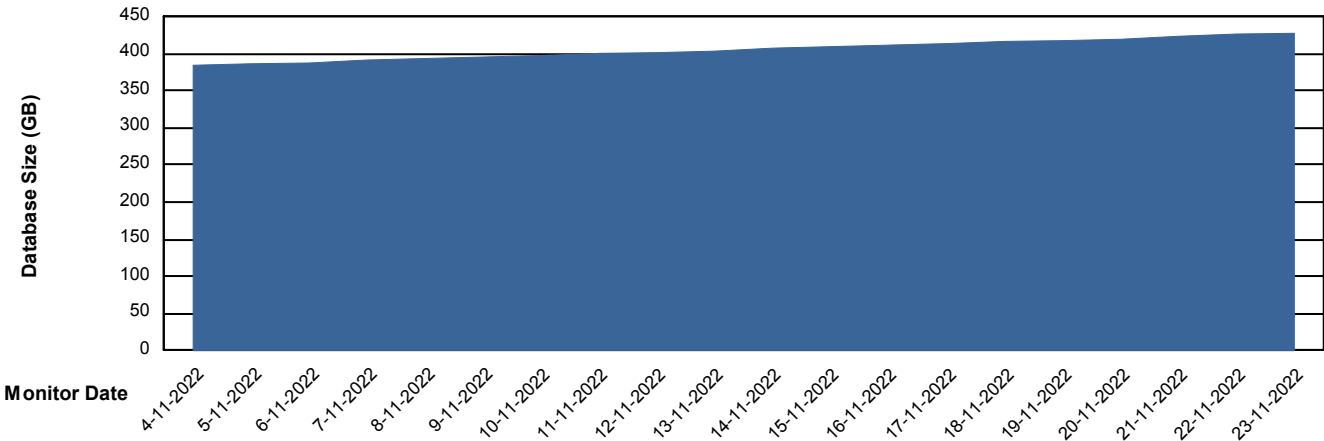

Database Performance JSG_PRD_SAREK_DB

Weekly SLA Customer Report

Customer JSG_Production
Database ID 102

DATABASE SIZE JSG_PRD_BASHIR_DB

Database growth over last month

DATABASE SIZE JSG_PRD_PICARD_DB_old

Database growth over last month

Weekly SLA Customer Report

Customer JSG_Production
Database ID 102

DATABASE SIZE JSG_PRD_RIKER_DB

Database growth over last month

DATABASE SIZE JSG_PRD_SAREK_DB

Database growth over last month

Weekly SLA Customer Report