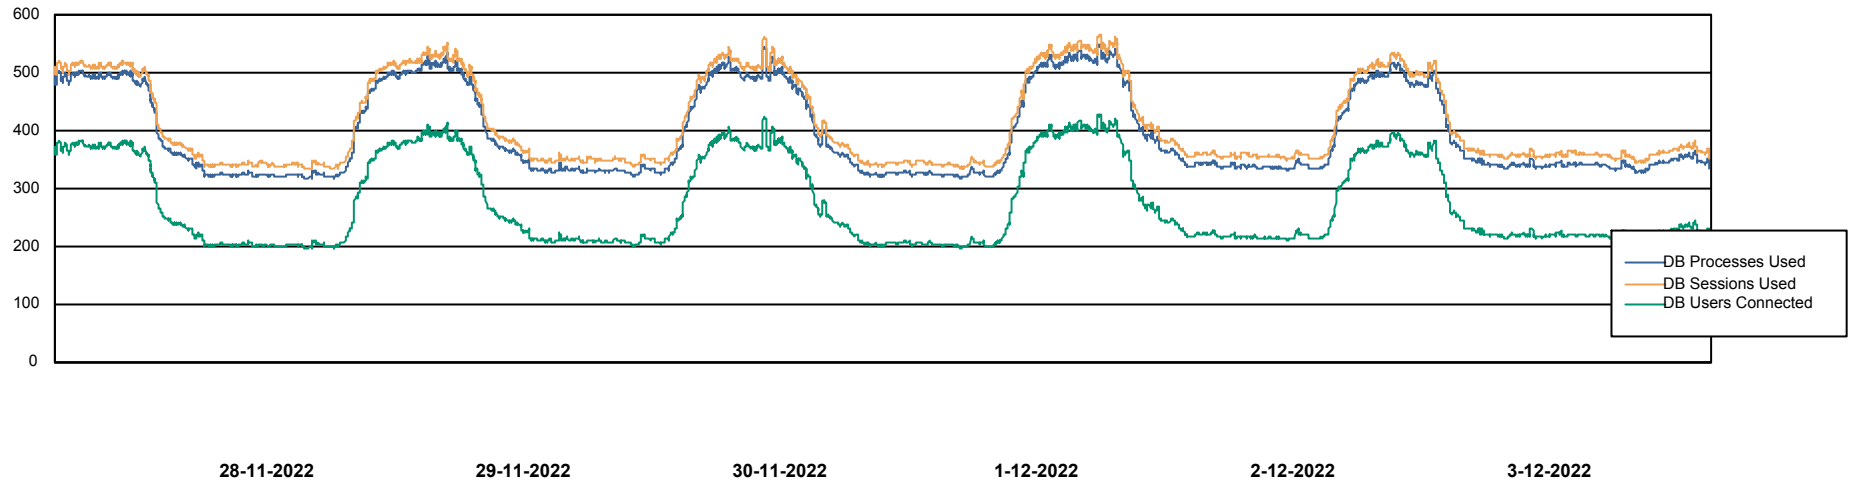

DB Processes Max 1,000
DB Processes Max 0
DB Processes Max 4

Weekly SLA Customer Report

Customer JSG_Production
Database ID 102

Database Performance JSG_PRD_RIKER_DB

Weekly SLA Customer Report

Customer JSG_Production
Database ID 102