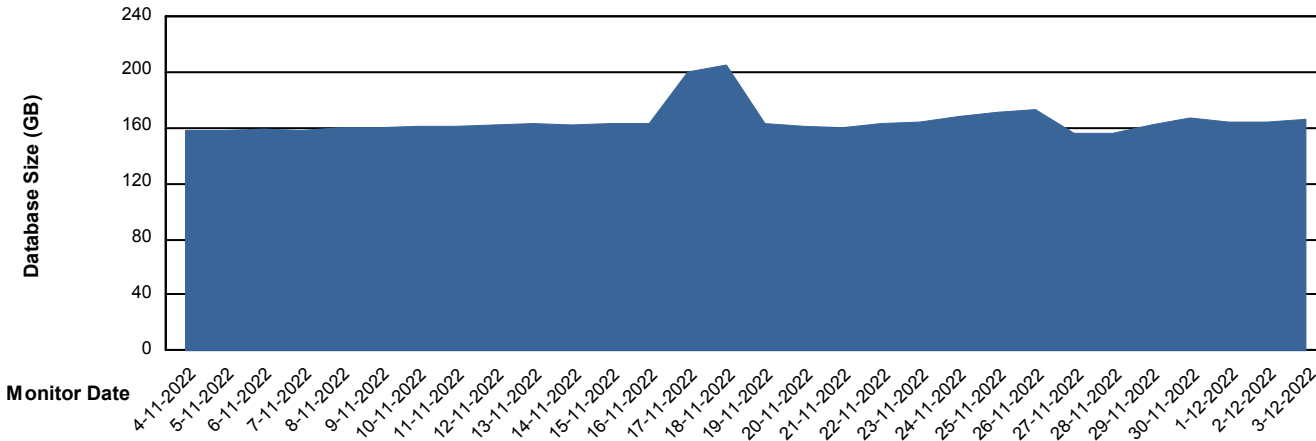

Weekly SLA Customer Report

Customer JSG_Production
Database ID 102

DATABASE SIZE JSG_PRD_RIKER_DB

Database growth over last month

DATABASE SIZE JSG_PRD_SAREK_DB

Database growth over last month

Weekly SLA Customer Report