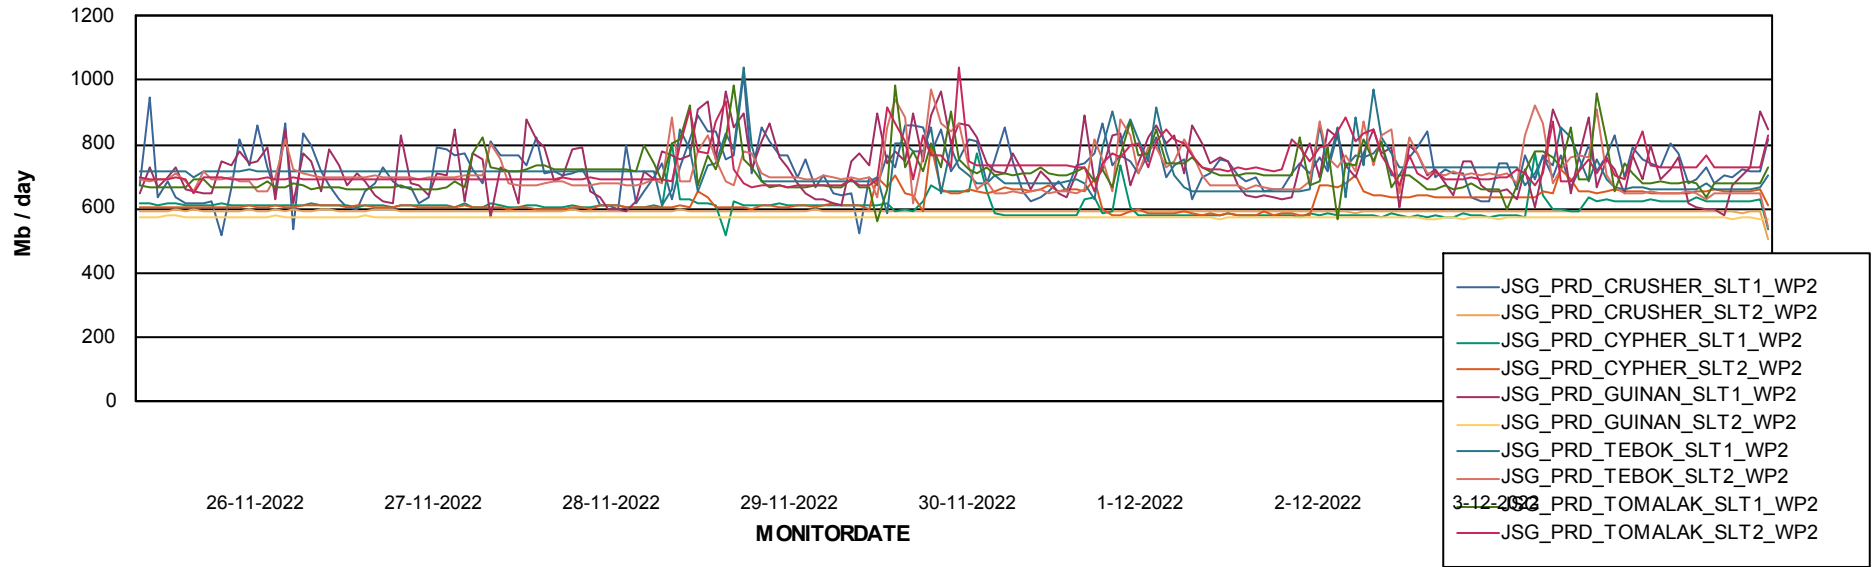

ABSSolute Web Component Services

Avg memory used per ABS Web component