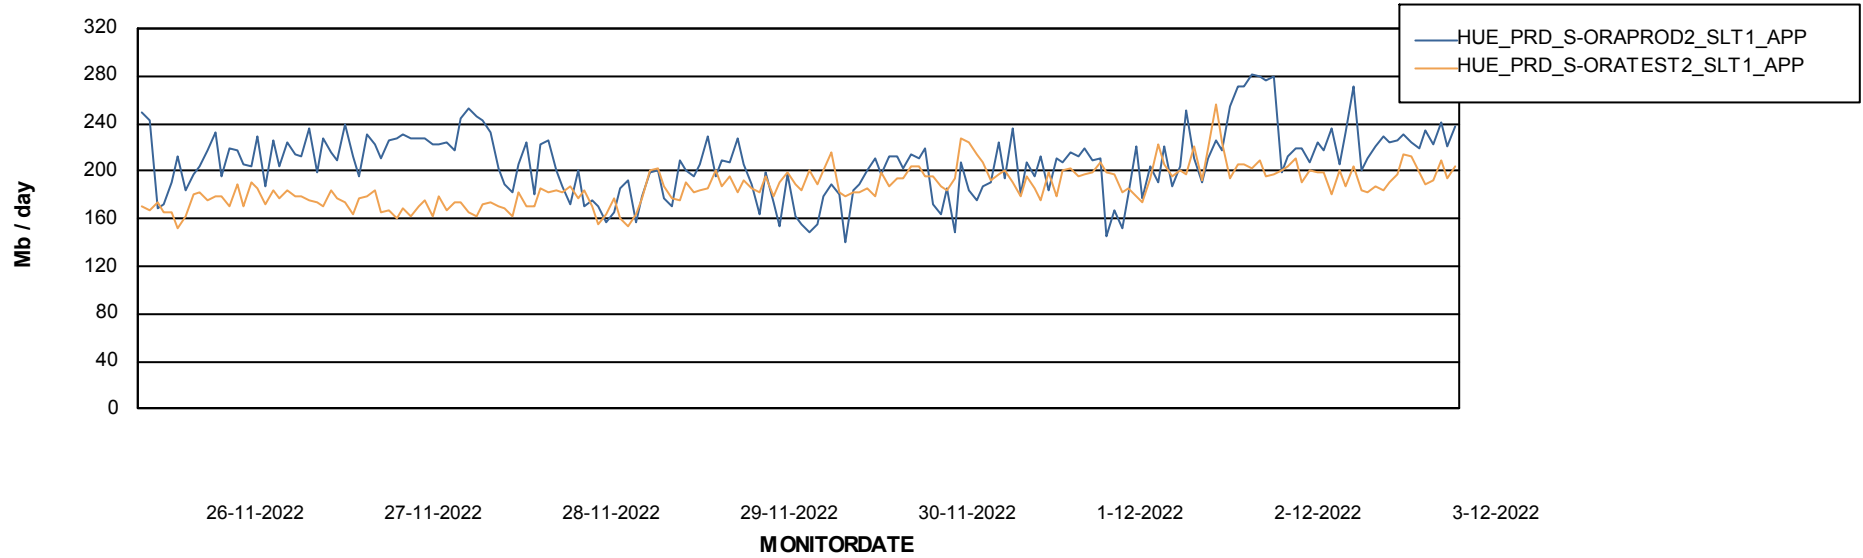

ABSSolute Application Server Services

Avg memory used per ABS Server Service