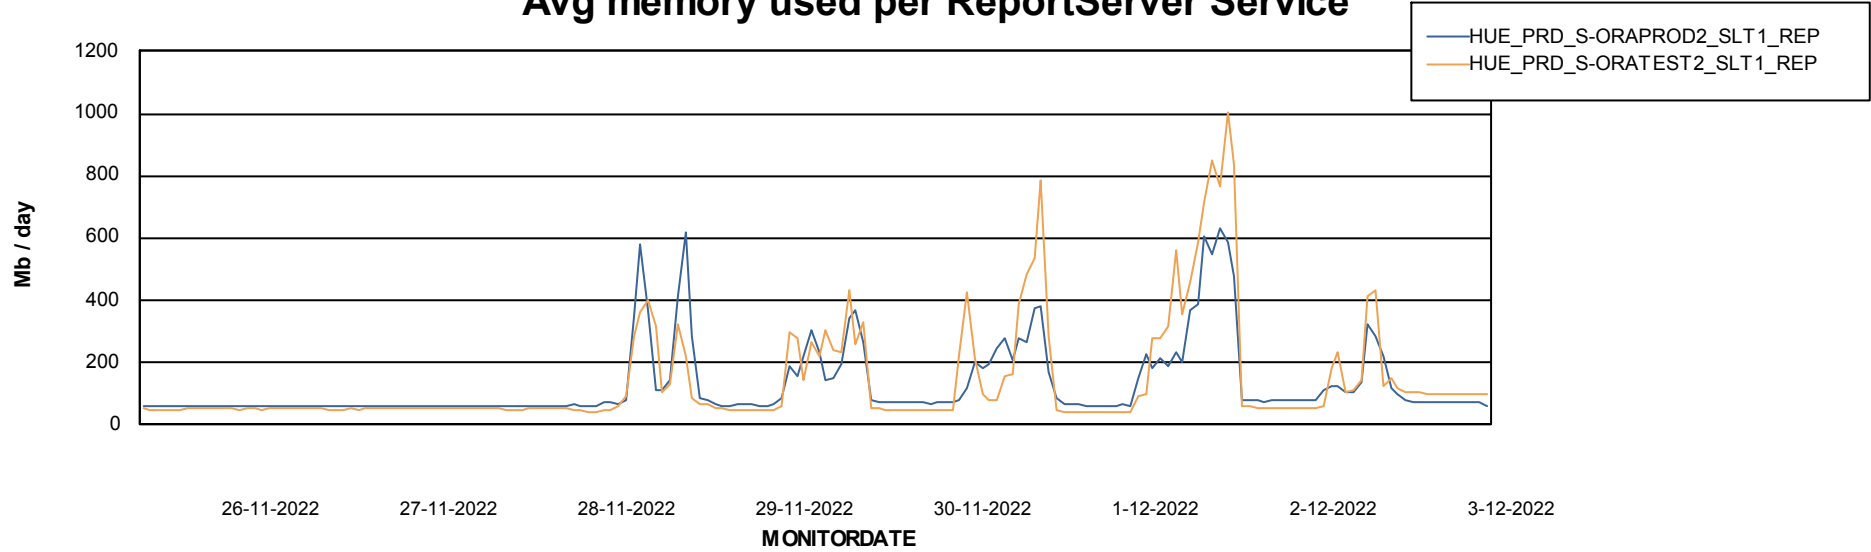

Avg memory used per ABS Server Service

Avg users per day per ABS server

Weekly SLA Customer Report

Customer HUE_Production
Database ID 154

ABSSolute Application ReportServer Services

Avg memory used per ReportServer Service