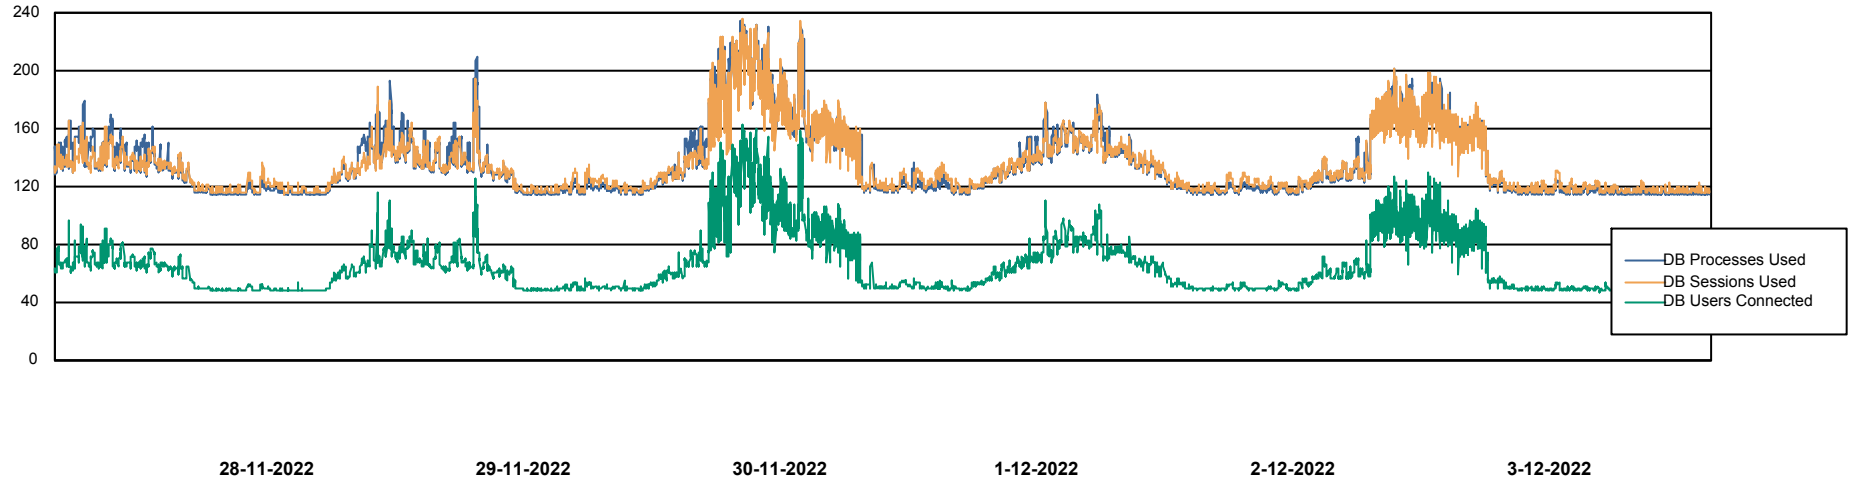

Harddisk Usage ELJ_PRD_SVABSSNDIPDB02

	Free disk space on / (%)	Total disk space on / (Gb)	Used disk space on / (Gb)	Free disk space on /boot (%)	Total disk space on /boot (Gb)	Used disk space on /boot (Gb)	Free disk space on /u01 (%)	Total disk space on /u01 (Gb)	Used disk space on /u01 (Gb)
3-12-2022	81	160	30	26	0	0	68	600	192
2-12-2022	81	160	30	26	0	0	68	600	191
1-12-2022	81	160	30	26	0	0	69	600	189
30-11-2022	81	160	30	26	0	0	69	600	183
29-11-2022	81	160	30	26	0	0	70	600	182
28-11-2022	81	160	30	26	0	0	70	600	182
27-11-2022	81	160	30	26	0	0	69	600	183

Weekly SLA Customer Report

Customer ELJ Production
Database ID 72

Database Performance ELJDB_BI

Weekly SLA Customer Report

Customer ELJ Production
Database ID 72

Database Performance ELJDB_Production

Weekly SLA Customer Report

Customer ELJ Production
Database ID 72

Database Performance ELJDB_Standby

DB Processes Max 600
DB Sessions Max 4

Weekly SLA Customer Report

Customer ELJ Production
Database ID 72

DATABASE SIZE ELJDB_BI

Database growth over last month