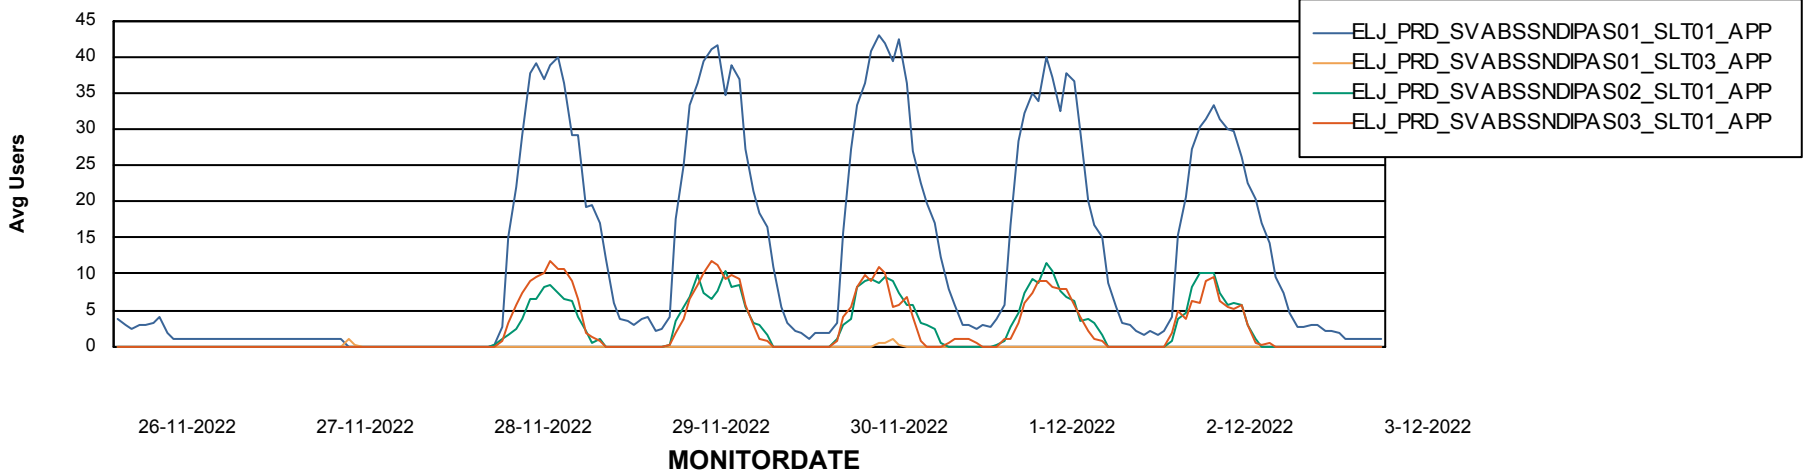

Avg users per day per ABS server