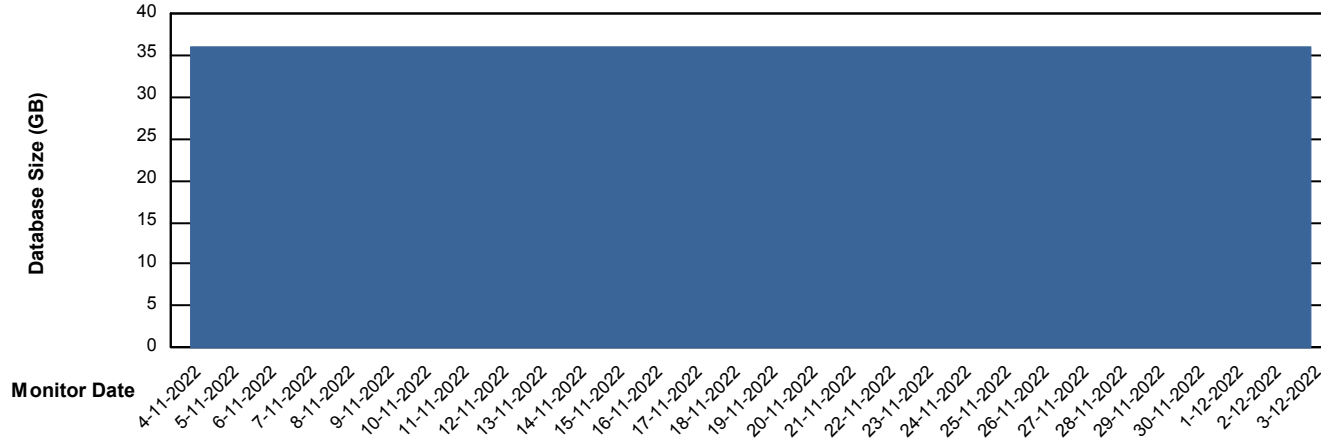

Weekly SLA Customer Report

Customer ELJ Production
Database ID 72

Database Performance ELJDB_BI

Weekly SLA Customer Report

Customer ELJ Production
Database ID 72

Database Performance ELJDB_Production

Weekly SLA Customer Report

Customer ELJ Production
Database ID 72

Database Performance ELJDB_Standby

DB Processes Max 600
DB Sessions Max 4

Weekly SLA Customer Report

Customer ELJ Production
Database ID 72

DATABASE SIZE ELJDB_BI

Database growth over last month

DATABASE SIZE ELJDB_Production

Database growth over last month

Weekly SLA Customer Report

Customer ELJ Production
Database ID 72

Database Tablespace ELJDB_BI

Date	Tablespace Name	Filesize (Gb)	Usedsize (Gb)	Percentage free
3-12-2022	ABSDATA	21	14	33
	INDX	23	19	17
2-12-2022	ABSDATA	21	14	33
	INDX	23	19	17
1-12-2022	ABSDATA	21	14	33
	INDX	23	19	17
30-11-2022	ABSDATA	21	14	33
	INDX	23	19	17
29-11-2022	ABSDATA	21	14	33
	INDX	23	19	17
28-11-2022	ABSDATA	21	14	33
	INDX	23	19	18
27-11-2022	ABSDATA	21	14	33
	INDX	23	19	18