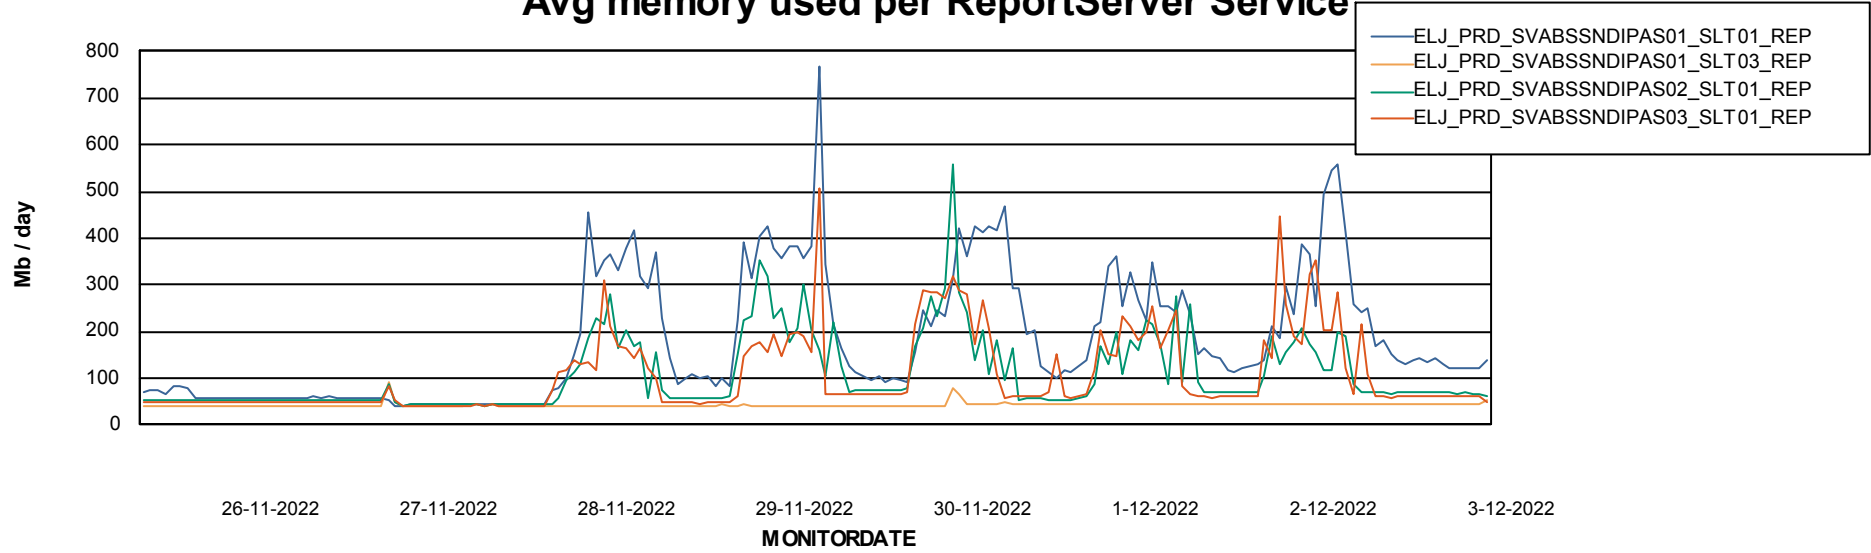

Avg memory used per ABS Server Service

Avg users per day per ABS server

Weekly SLA Customer Report

Customer ELJ Production
Database ID 72

ABSSolute Application ReportServer Services

Avg memory used per ReportServer Service