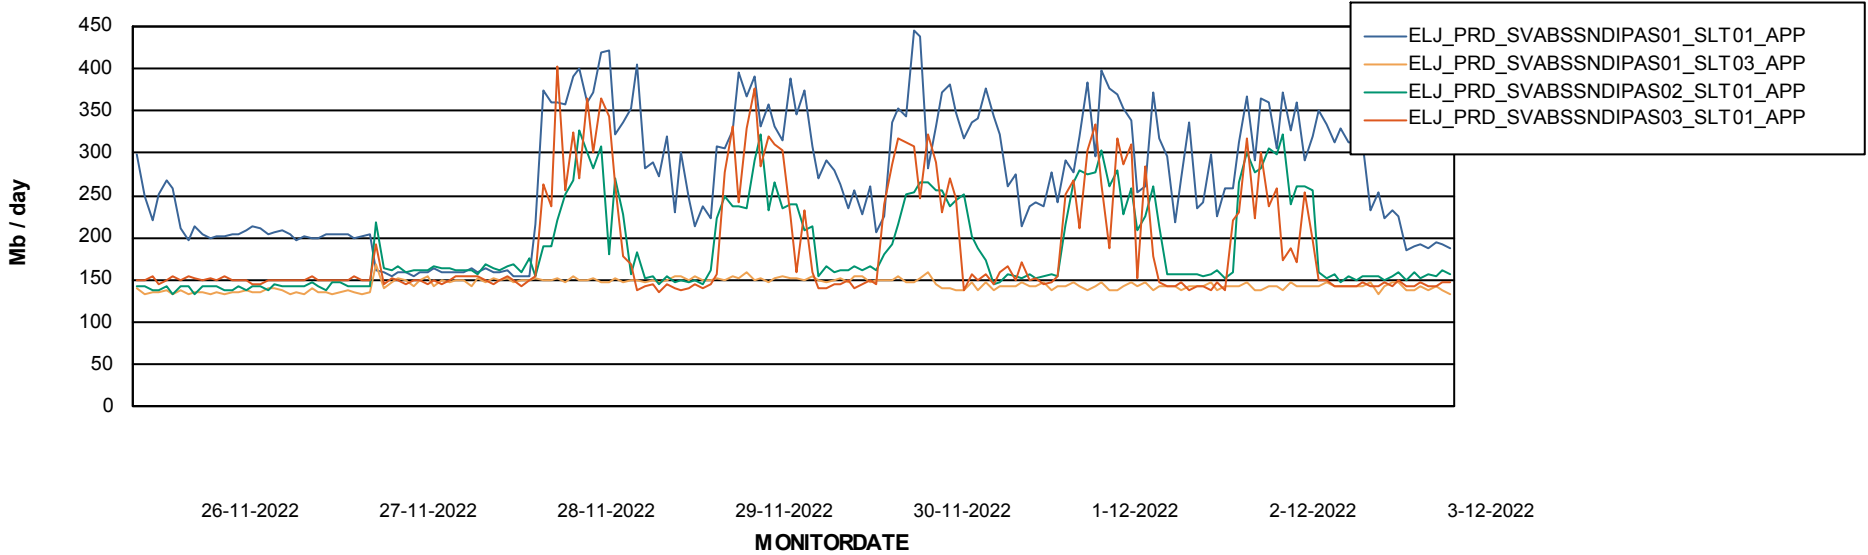

ABSSolute Application Server Services

Avg memory used per ABS Server Service