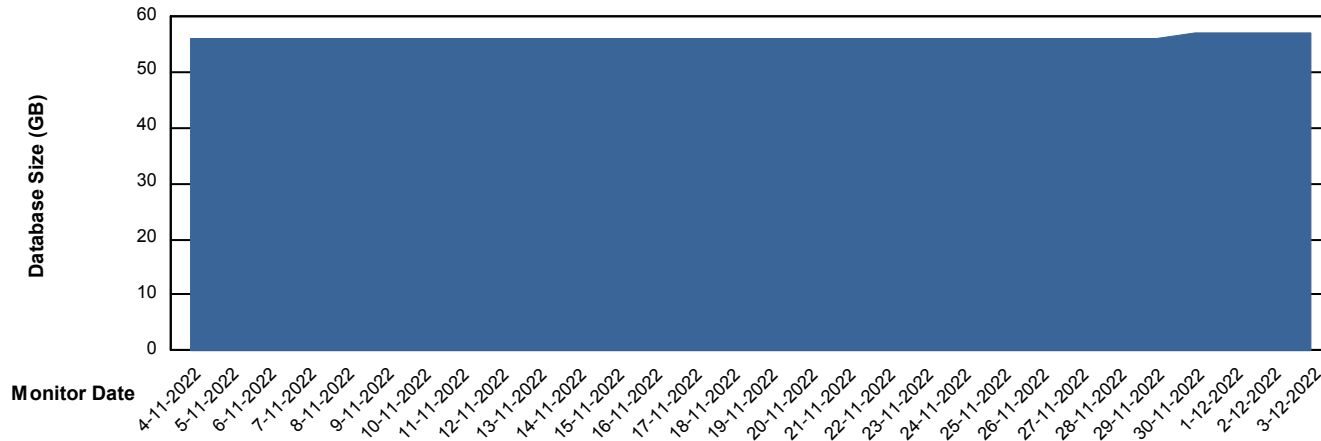

DATABASE SIZE ELJDB_Production

Database growth over last month