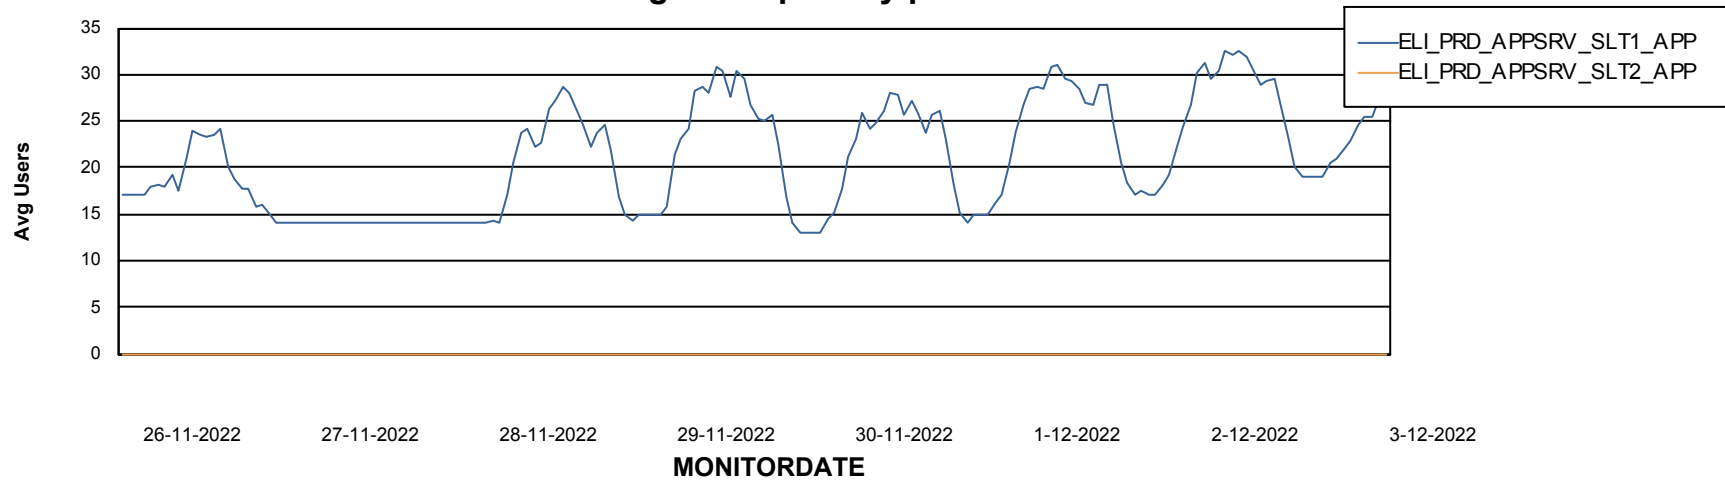

Weekly SLA Customer Report

Customer ELI_Production
Database ID 62

ABSSolute Application Server Services

Avg memory used per ReportServer Service

Avg users per day per ABS server

Weekly SLA Customer Report

Customer ELI_Production
Database ID 62