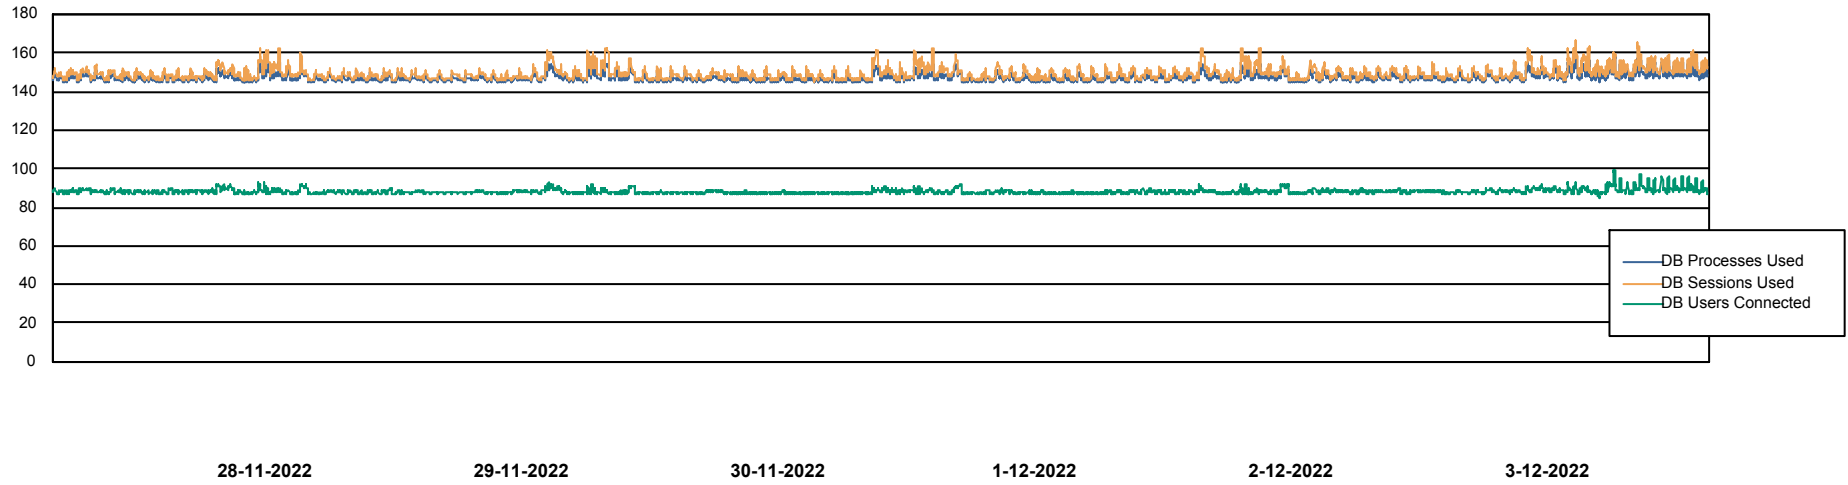

Database Performance ELIDB_BI