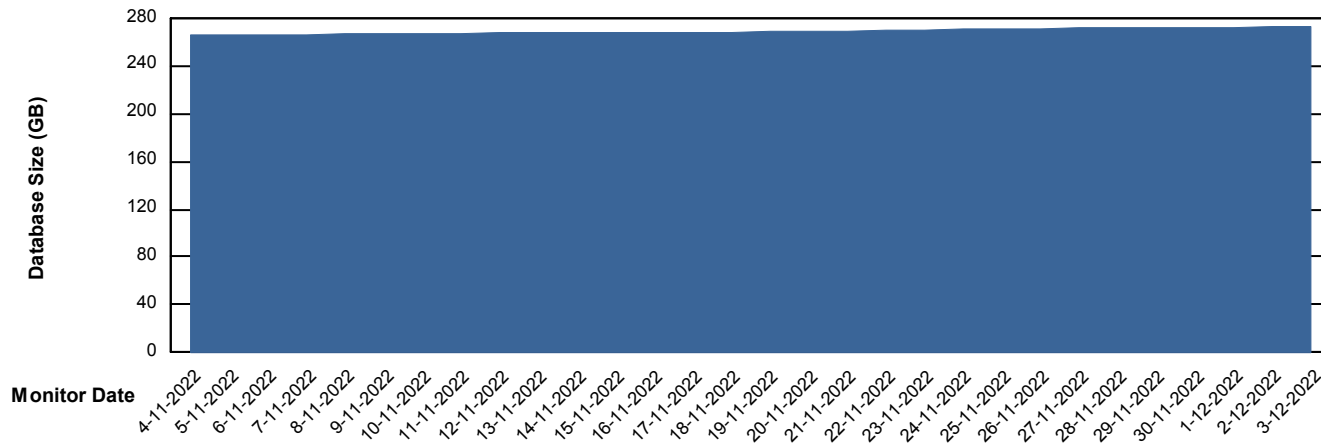

Customer ELI_Production
Database ID 62

Database Performance ELIDB_Standby

DB Processes Max 1,000

Weekly SLA Customer Report

Customer ELI_Production
Database ID 62

DATABASE SIZE ELIDB_BI

Database growth over last month

DATABASE SIZE ELIDB_Production

Database growth over last month

Weekly SLA Customer Report

Customer ELI_Production
Database ID 62

Database Tablespace ELIDB_BI

Date	Tablespace Name	Filesize (Gb)	Usedsize (Gb)	Percentage free
3-12-2022	ABSDATA	77	66	14
	INDX	98	79	20
2-12-2022	ABSDATA	77	66	14
	INDX	98	79	20
1-12-2022	ABSDATA	77	66	14
	INDX	98	78	20
30-11-2022	ABSDATA	77	66	14
	INDX	98	78	20
29-11-2022	ABSDATA	77	66	14
	INDX	98	78	20
28-11-2022	ABSDATA	77	66	14
	INDX	98	78	20
27-11-2022	ABSDATA	77	67	14
	INDX	98	78	20