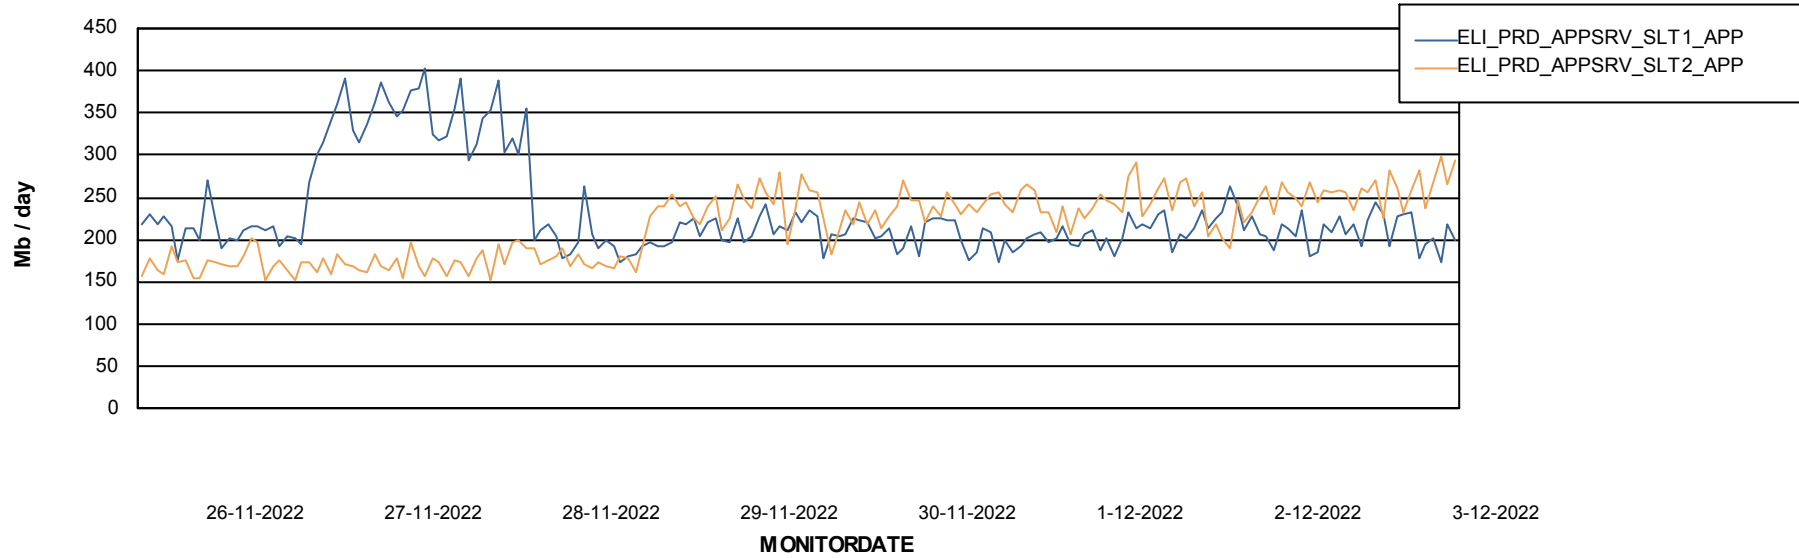

Standby Database Health ELI_Production

Recovery lag for last 7 days

Weekly SLA Customer Report

Customer ELI_Production
Database ID 62

ABSSolute Application Server Services

Avg memory used per ABS Server Service

Weekly SLA Customer Report

Customer ELI_Production
Database ID 62

ABSSolute Application Server Services

Avg memory used per ReportServer Service

Avg users per day per ABS server

Weekly SLA Customer Report

Customer ELI_Production
Database ID 62