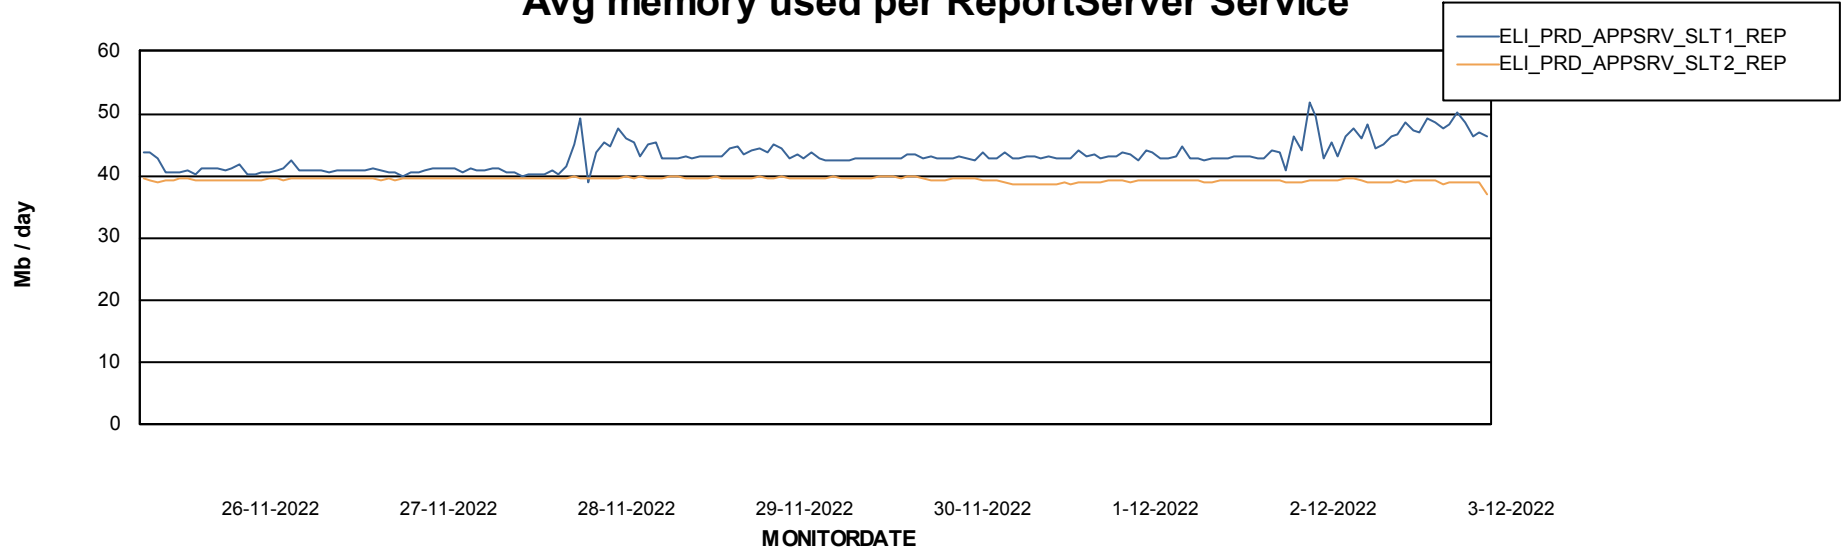

ABSSolute Application Server Services

Avg memory used per ReportServer Service