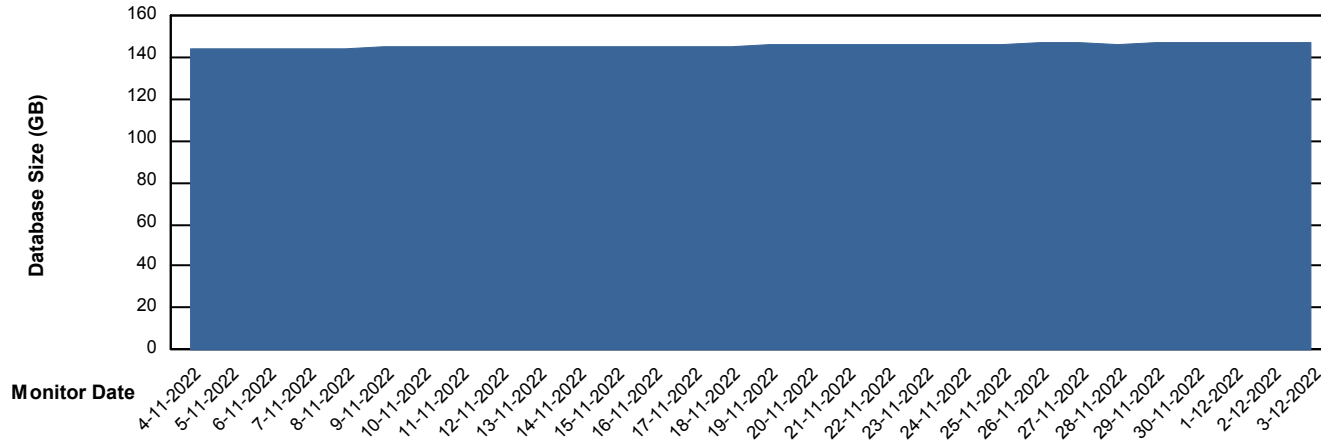

Customer ELI_Production
Database ID 62

Database Performance ELIDB_Standby

DB Processes Max 1,000

Weekly SLA Customer Report

Customer ELI_Production
Database ID 62

DATABASE SIZE ELIDB_BI

Database growth over last month

DATABASE SIZE ELIDB_Production

Database growth over last month

Weekly SLA Customer Report

Customer ELI_Production
Database ID 62

Database Tablespace ELIDB_BI

Date	Tablespace Name	Filesize (Gb)	Usedsize (Gb)	Percentage free
3-12-2022	ABSDATA	77	66	14
	INDX	98	79	20
2-12-2022	ABSDATA	77	66	14
	INDX	98	79	20
1-12-2022	ABSDATA	77	66	14
	INDX	98	78	20
30-11-2022	ABSDATA	77	66	14
	INDX	98	78	20
29-11-2022	ABSDATA	77	66	14
	INDX	98	78	20
28-11-2022	ABSDATA	77	66	14
	INDX	98	78	20
27-11-2022	ABSDATA	77	67	14
	INDX	98	78	20