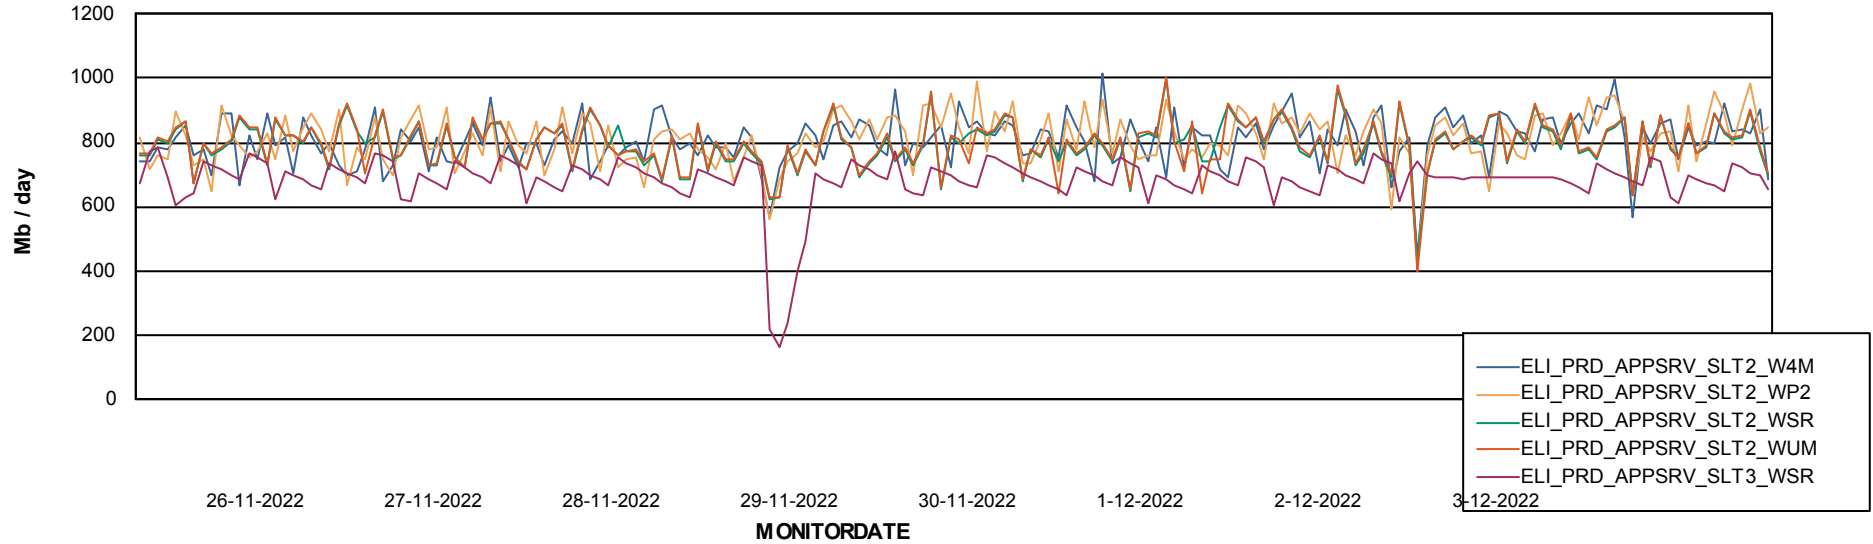

ABSSolute Application Server Services

Avg memory used per ABS Web component