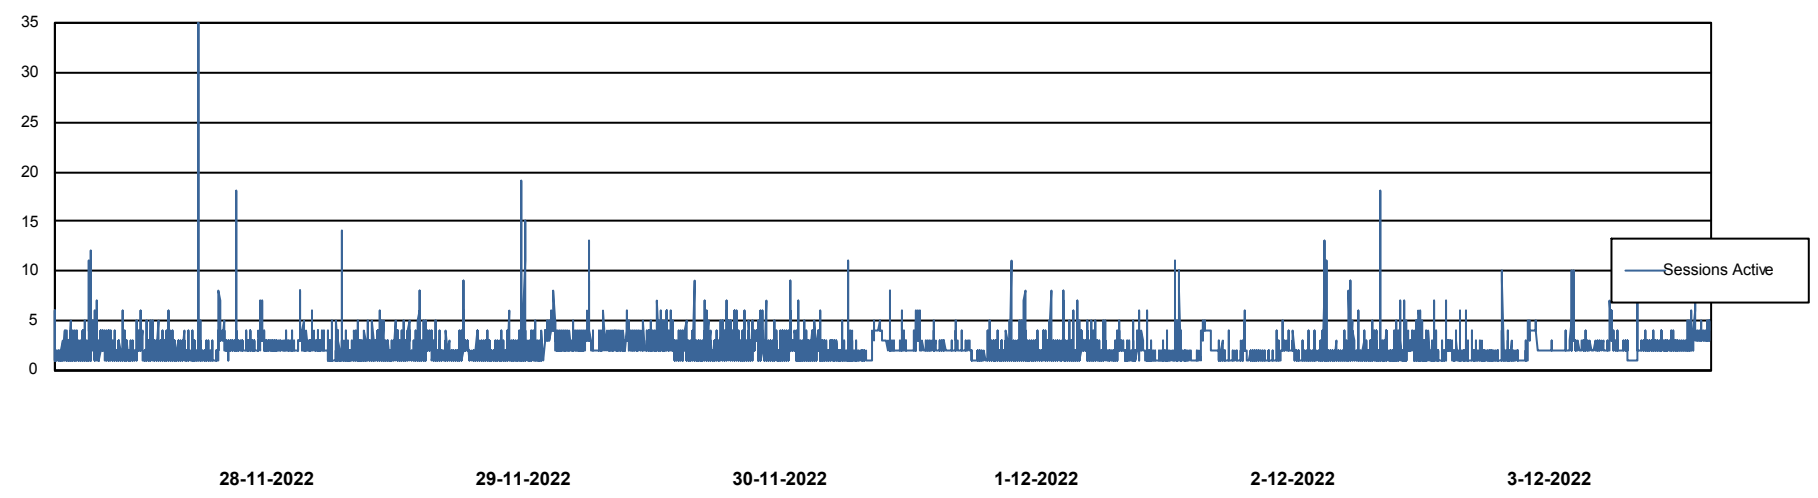

Harddisk Usage ELI_PRD_BISRV

	Free disk space on / (%)	Total disk space on / (Gb)	Used disk space on / (Gb)	Free disk space on /ABS-BI (%)	Total disk space on /ABS-BI	Used disk space on /ABS-BI	Free disk space on /backup (%)	Total disk space on /backup	Used disk space on /backup	Free disk space on /boot (%)
3-12-2022	50	90	45	21	275	209	79	68	14	62
2-12-2022	50	90	45	21	275	209	79	68	15	62
1-12-2022	50	90	45	21	275	209	72	68	19	62
30-11-2022	51	90	44	21	275	209	80	68	14	62
29-11-2022	51	90	44	21	275	209	80	68	14	62
28-11-2022	51	90	44	21	275	209	79	68	14	62
27-11-2022	51	90	44	21	275	209	71	68	20	62

Weekly SLA Customer Report

Customer ELI_Production
Database ID 62

Database Performance ELIDB_BI

Weekly SLA Customer Report

Customer ELI_Production
Database ID 62

Database Performance ELIDB_Production

Weekly SLA Customer Report

Customer ELI_Production
Database ID 62

Database Performance ELIDB_Standby

DB Processes Max 1,000

Weekly SLA Customer Report

Customer ELI_Production
Database ID 62

DATABASE SIZE ELIDB_BI

Database growth over last month