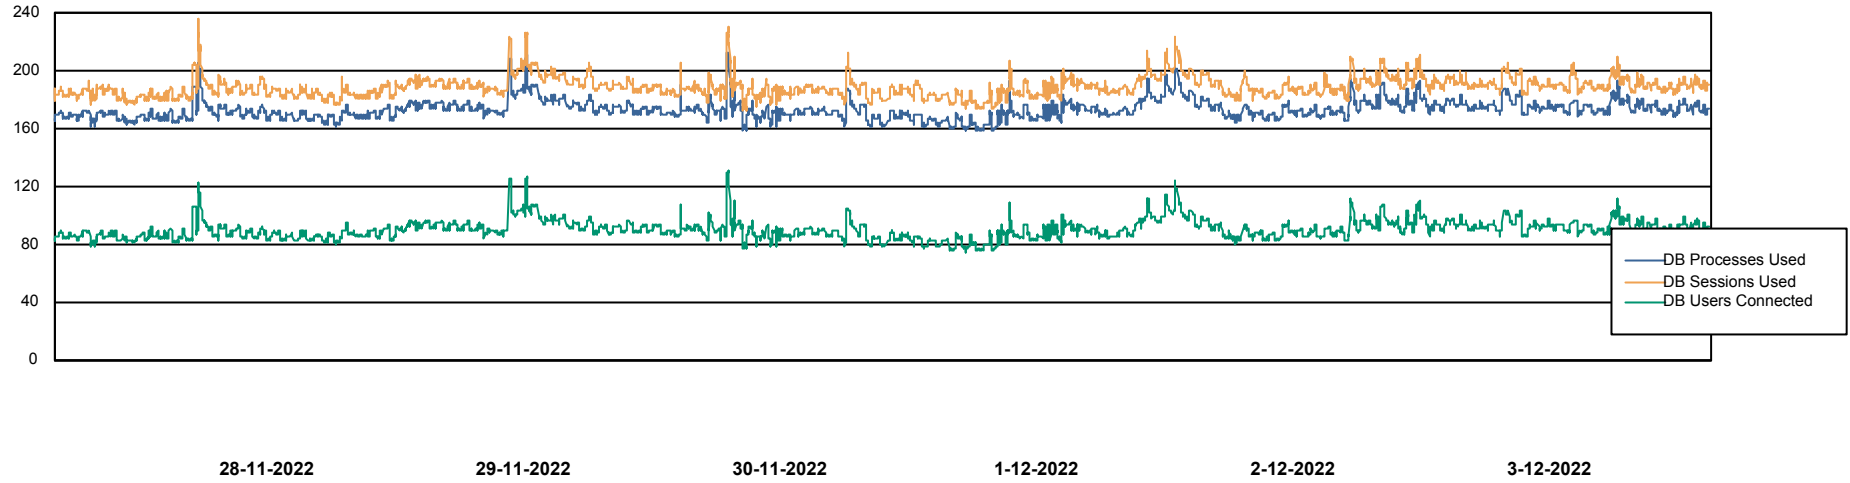

Weekly SLA Customer Report

Customer ELI_Production
Database ID 62

Database Performance ELIDB_BI

Weekly SLA Customer Report

Customer ELI_Production
Database ID 62

Database Performance ELIDB_Production

Weekly SLA Customer Report