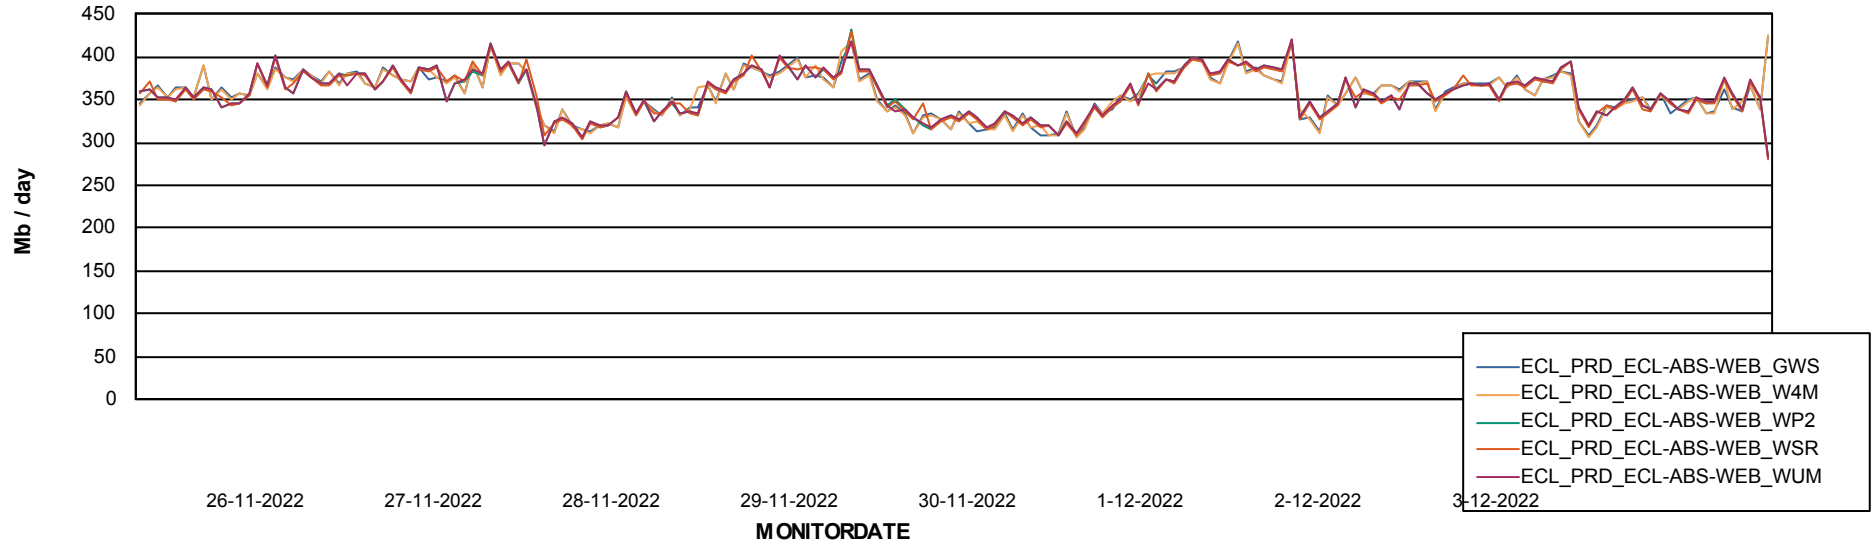

ABSSolute Application ReportServer Services

Avg memory used per ReportServer Service

Weekly SLA Customer Report

Customer ECL_Production
Database ID 77

ABSSolute Web Component Services

Avg memory used per ABS Web component