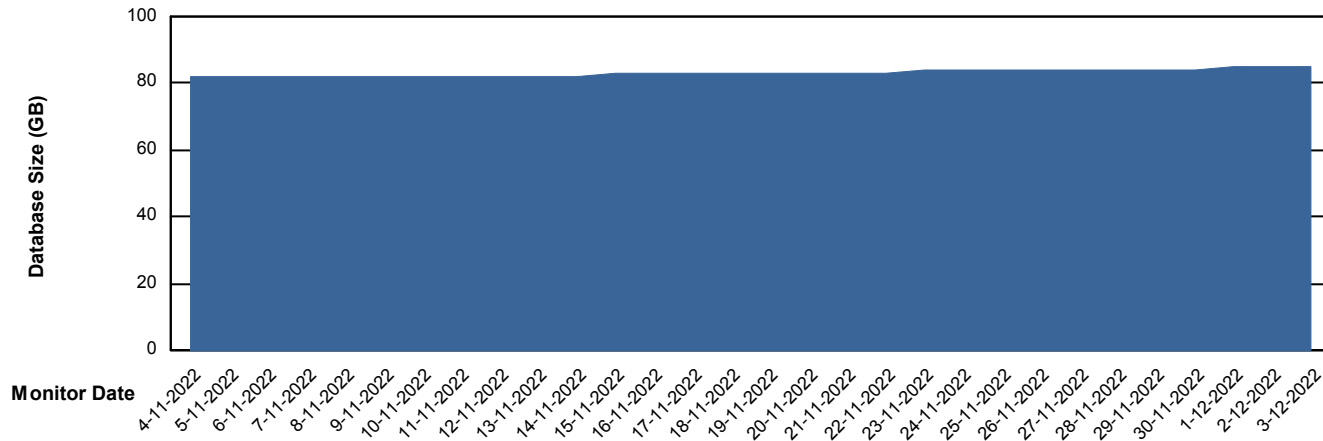

Weekly SLA Customer Report

Customer ECL_Production
Database ID 77

Database Performance ECLDB_Production

Weekly SLA Customer Report

Customer ECL_Production
Database ID 77

Database Performance ECLDB_Standby

DATABASE SIZE ECLDB_Production

Database growth over last month

Weekly SLA Customer Report

Customer ECL_Production
Database ID 77

Database Tablespace ECLDB_Production

Date	Tablespace Name	Filesize (Gb)	Usedsize (Gb)	Percentage free
3-12-2022	ABSDATA	90	73	19
	INDX	8	5	36
2-12-2022	ABSDATA	90	73	19
	INDX	8	5	36
1-12-2022	ABSDATA	90	73	19
	INDX	8	5	36
30-11-2022	ABSDATA	90	73	19
	INDX	8	5	36
29-11-2022	ABSDATA	90	73	19
	INDX	8	5	36
28-11-2022	ABSDATA	90	73	19
	INDX	8	5	36
27-11-2022	ABSDATA	90	73	19
	INDX	8	5	36