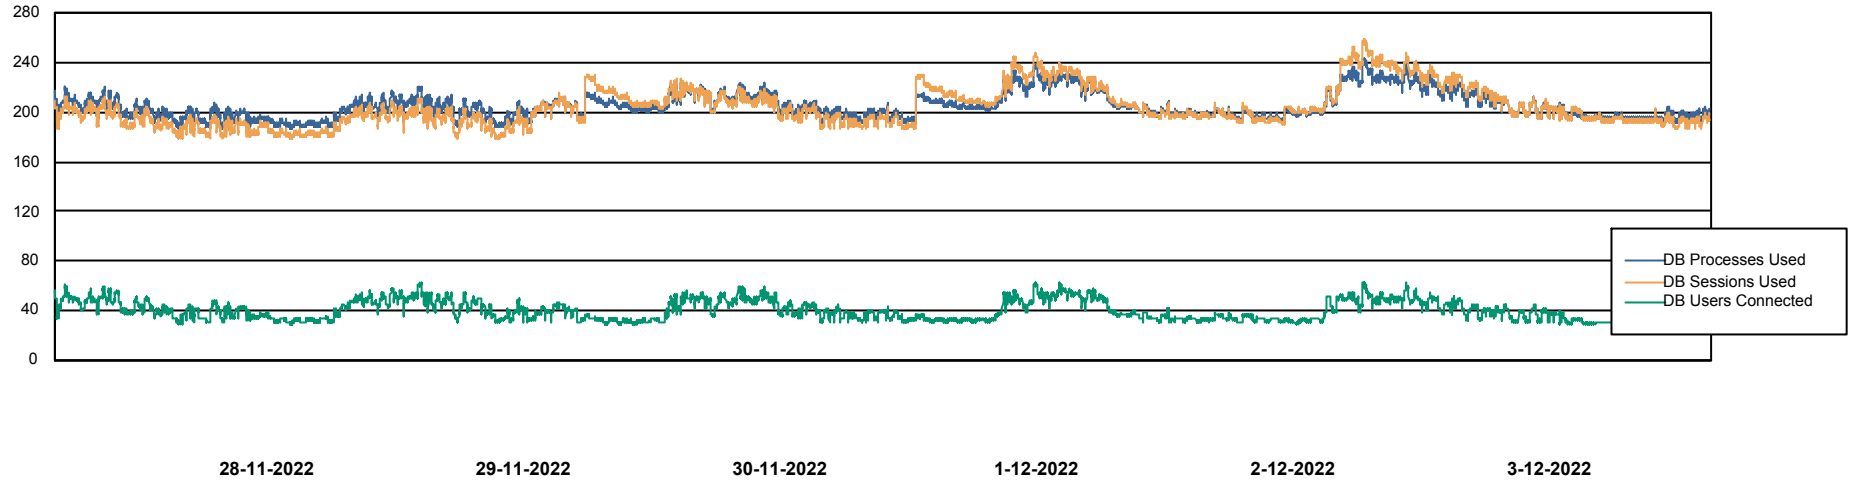

Weekly SLA Customer Report

Customer ECL_Production
Database ID 77

Harddisk Usage ECL_PRD_ECL-ABS-WEB

	Free disk space on C: (%)	Total disk space on C: (Gb)	Used disk space on C: (Gb)
3-12-2022	33	127	85
2-12-2022	33	127	85
1-12-2022	34	127	84
30-11-2022	34	127	84
29-11-2022	34	127	83
28-11-2022	35	127	82
27-11-2022	35	127	82

Weekly SLA Customer Report

Customer ECL_Production
Database ID 77

Database Performance ECLDB_Production

Weekly SLA Customer Report

Customer ECL_Production
Database ID 77

Database Performance ECLDB_Standby

DATABASE SIZE ECLDB_Production