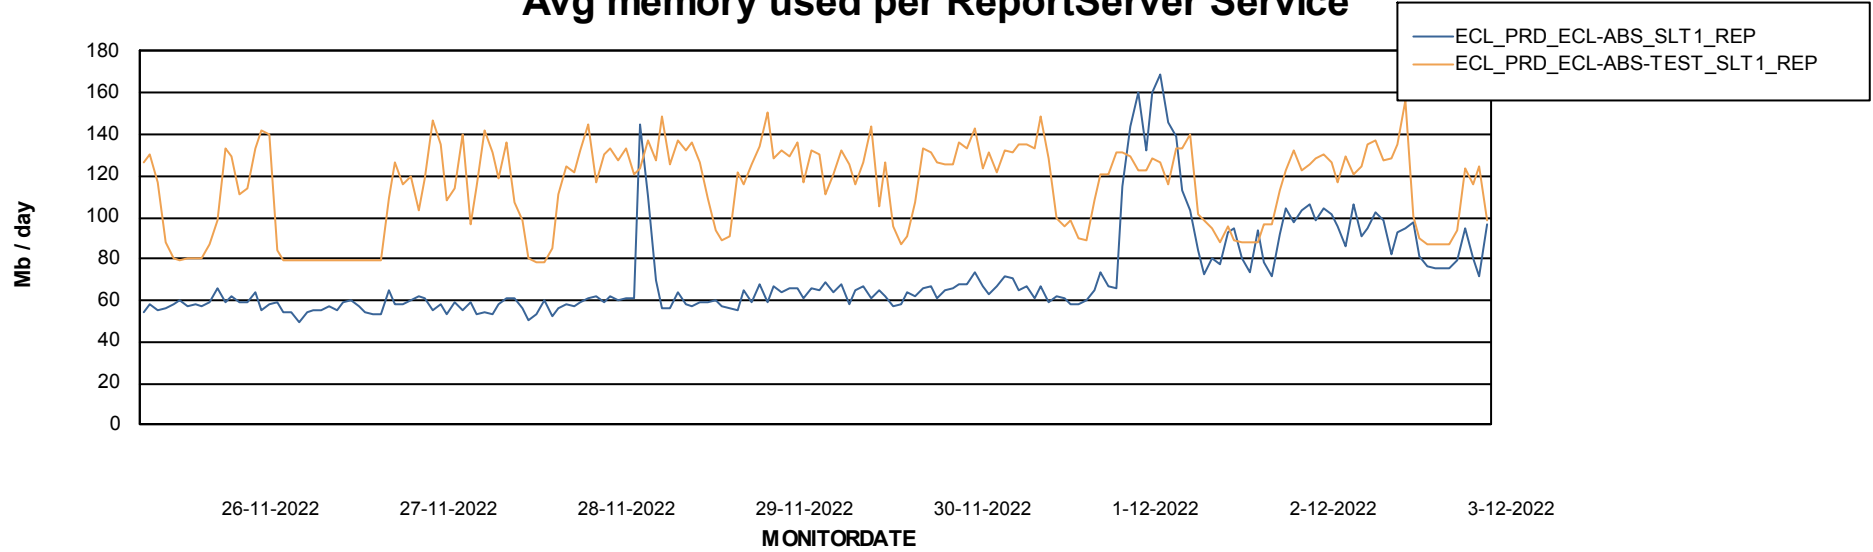

ABSSolute Application ReportServer Services

Avg memory used per ReportServer Service