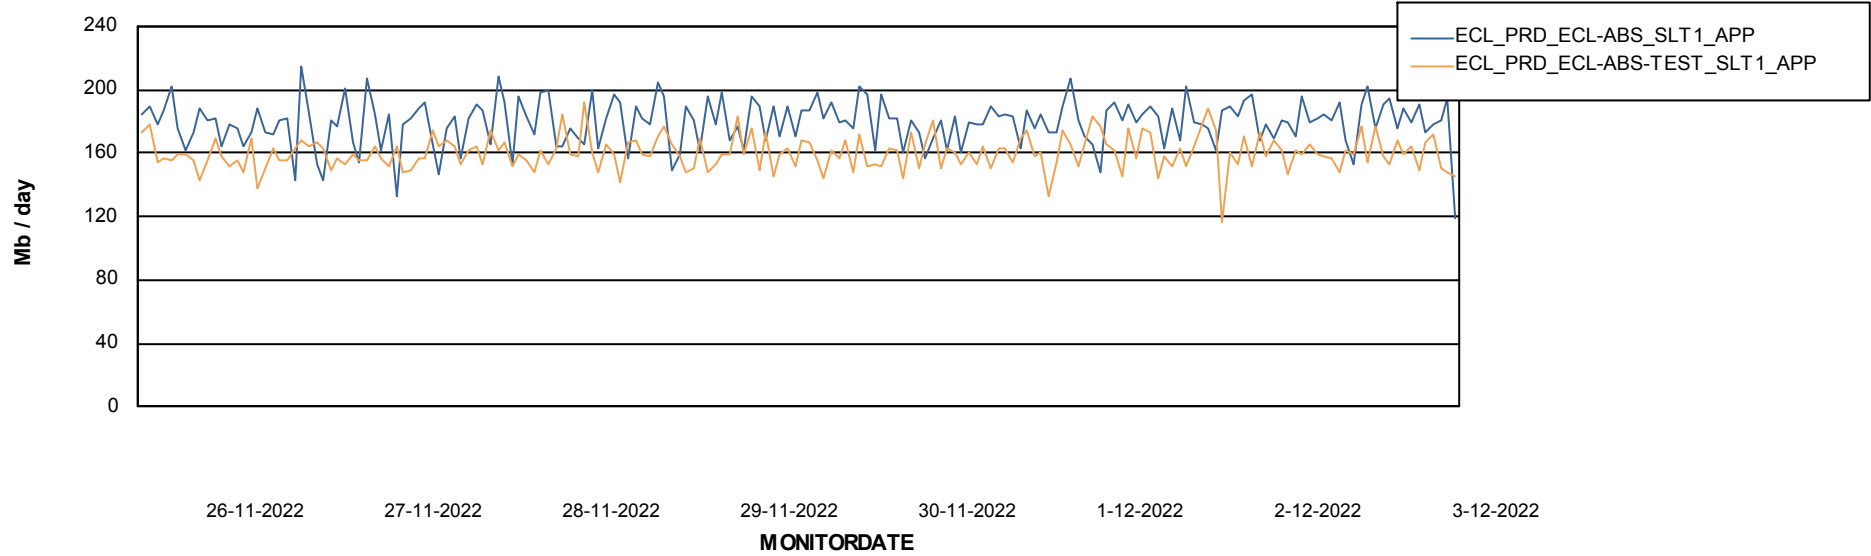

Weekly SLA Customer Report

Customer ECL_Production
Database ID 77

Database Performance ECLDB_Production

Weekly SLA Customer Report

Customer ECL_Production
Database ID 77

Database Performance ECLDB_Standby

DATABASE SIZE ECLDB_Production

Database growth over last month

Weekly SLA Customer Report

Customer ECL_Production
Database ID 77

Database Tablespace ECLDB_Production

Date	Tablespace Name	Filesize (Gb)	Usedsize (Gb)	Percentage free
3-12-2022	ABSDATA	90	73	19
	INDX	8	5	36
2-12-2022	ABSDATA	90	73	19
	INDX	8	5	36
1-12-2022	ABSDATA	90	73	19
	INDX	8	5	36
30-11-2022	ABSDATA	90	73	19
	INDX	8	5	36
29-11-2022	ABSDATA	90	73	19
	INDX	8	5	36
28-11-2022	ABSDATA	90	73	19
	INDX	8	5	36
27-11-2022	ABSDATA	90	73	19
	INDX	8	5	36

Weekly SLA Customer Report

Customer ECL_Production
Database ID 77

ABSSolute Application Server Services

Avg memory used per ABS Server Service

Avg users per day per ABS server

Weekly SLA Customer Report

Customer ECL_Production
Database ID 77