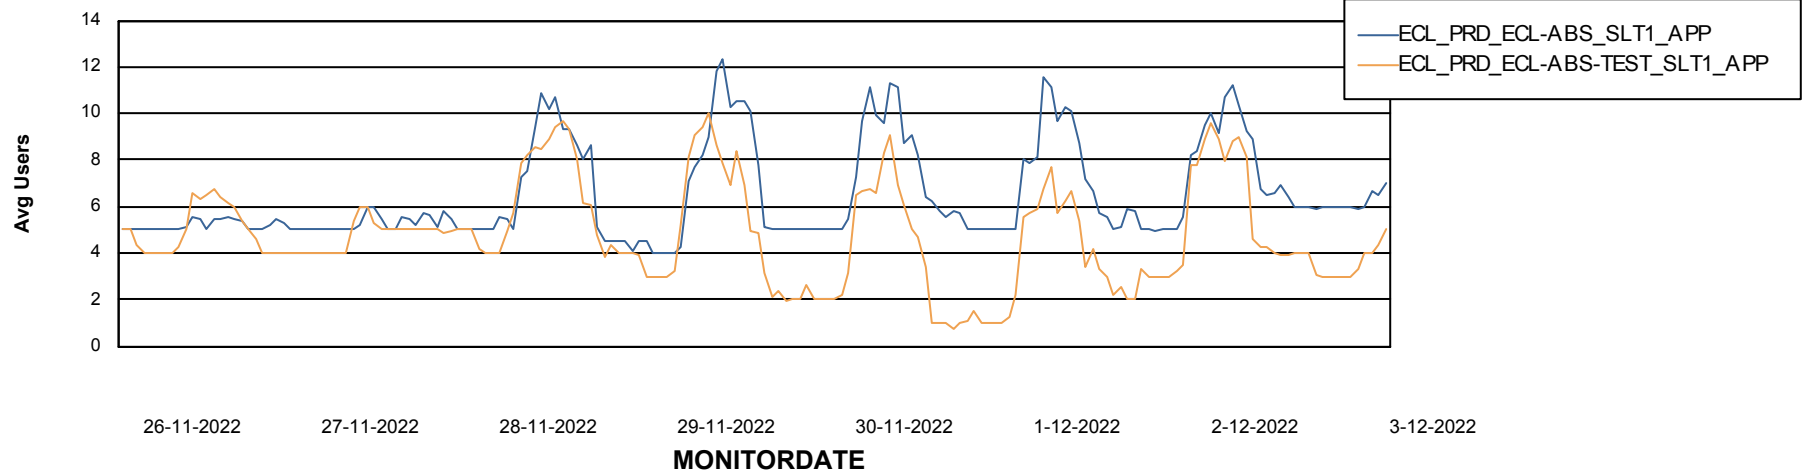

Weekly SLA Customer Report

Customer ECL_Production
Database ID 77

ABSSolute Application Server Services

Avg memory used per ABS Server Service

Avg users per day per ABS server

Weekly SLA Customer Report

Customer ECL_Production
Database ID 77