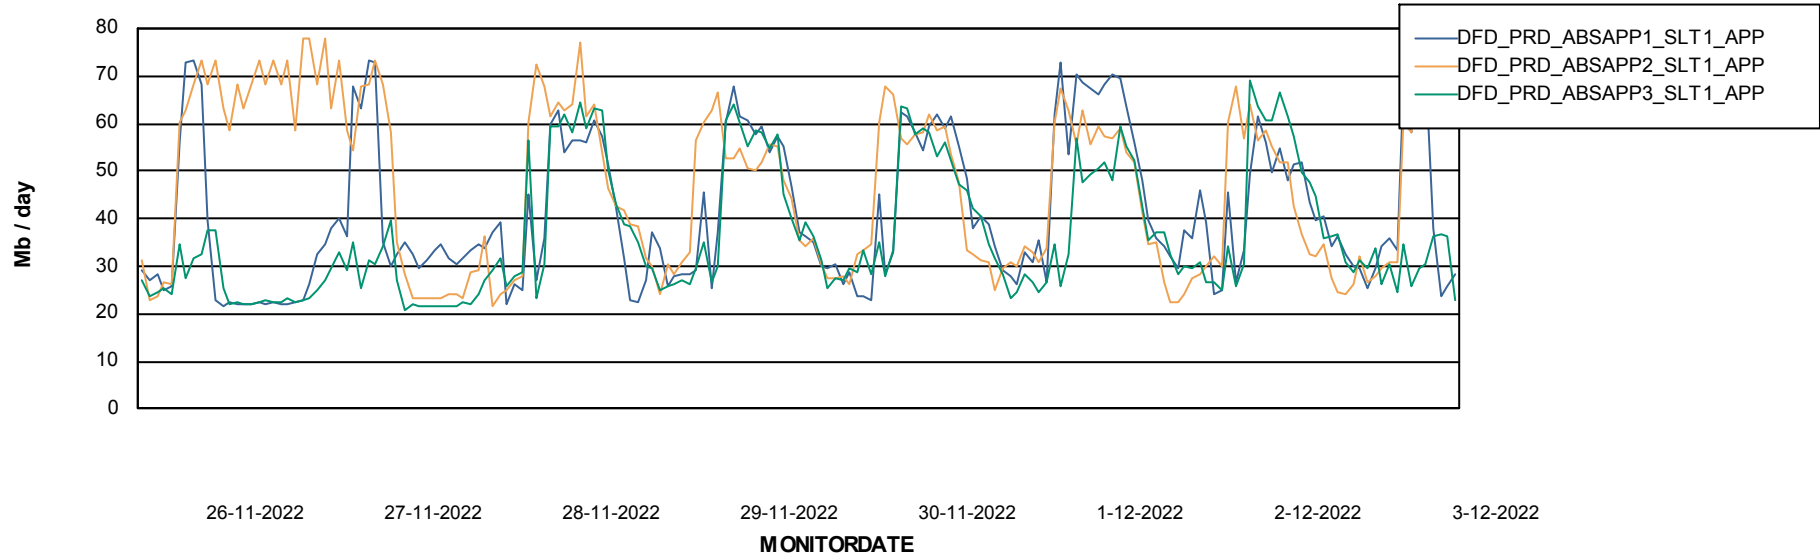

Weekly SLA Customer Report

Customer DFD_Production
Database ID 39

Database Performance DFDDB_Production

DB Processes Max 4
DB Processes Max 600

Weekly SLA Customer Report

Customer DFD_Production
 Database ID 39

DATABASE SIZE DFDDDB_Production

Database growth over last month

Database Tablespace DFDDDB_Production

Date	Tablespace Name	Filesize (Gb)	Usedsize (Gb)	Percentage free
3-12-2022	ABSDATA	83	11	87
	INDX	161	98	39
2-12-2022	ABSDATA	83	11	87
	INDX	161	98	39
1-12-2022	ABSDATA	83	10	88
	INDX	161	97	40
30-11-2022	ABSDATA	83	10	87
	INDX	161	97	40
29-11-2022	ABSDATA	83	10	88
	INDX	161	96	40
28-11-2022	ABSDATA	83	9	89
	INDX	161	96	41
27-11-2022	ABSDATA	83	10	88
	INDX	161	95	41

Weekly SLA Customer Report

Customer DFD_Production
Database ID 39

ABSSolute Application Server Services

Avg memory used per ABS Server Service

Avg users per day per ABS server

Weekly SLA Customer Report

Customer DFD_Production
Database ID 39