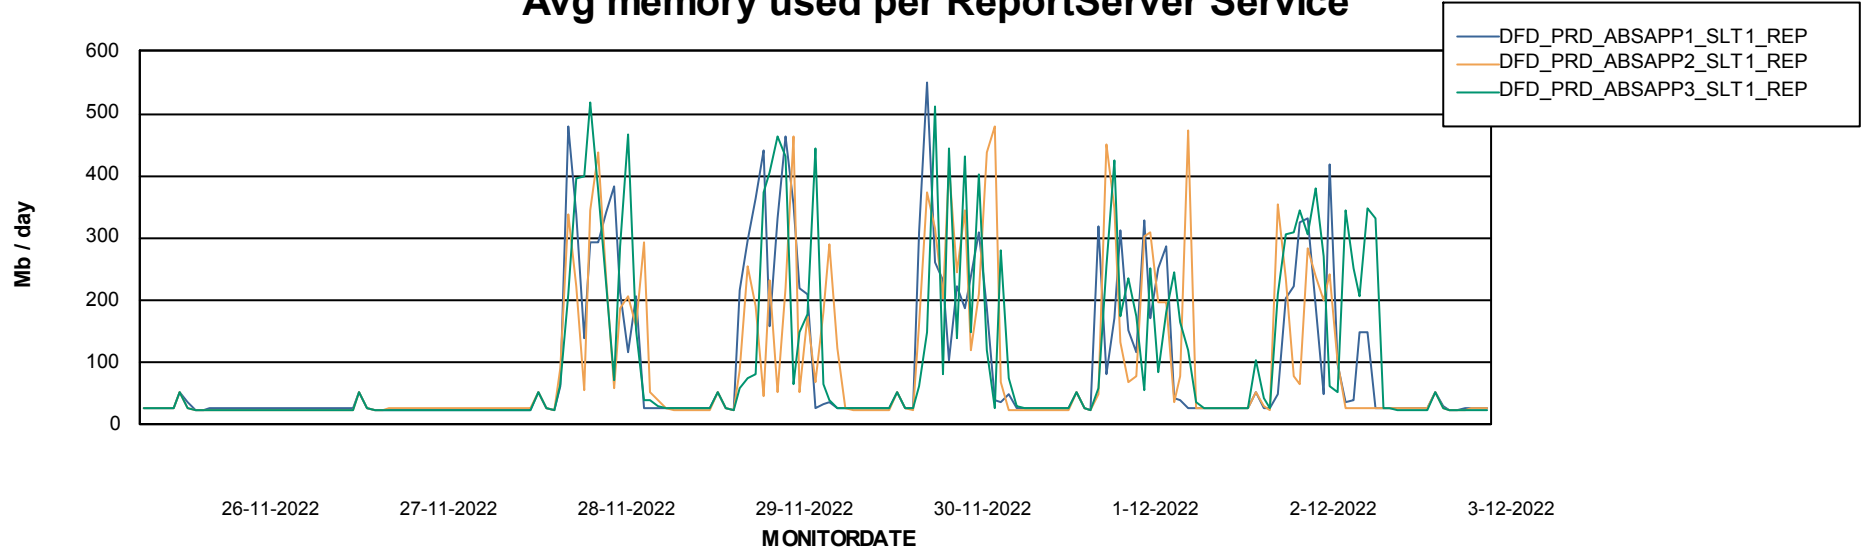

ABSSolute Application ReportServer Services

Avg memory used per ReportServer Service