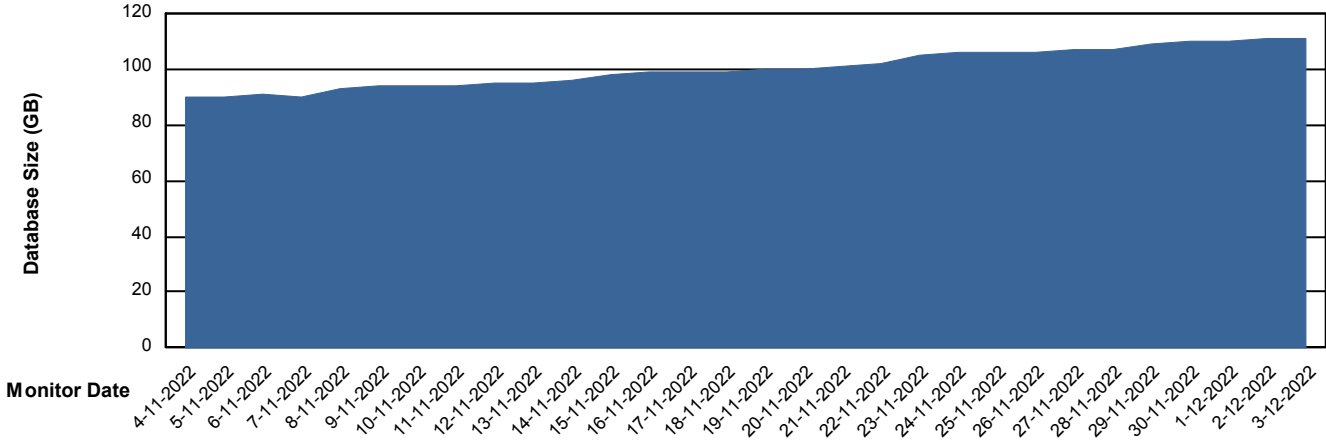

Weekly SLA Customer Report

Customer DFD_Production
Database ID 39

Database Performance DFDDB_Production

DB Processes Max 4
DB Processes Max 600

Weekly SLA Customer Report

Customer DFD_Production
 Database ID 39

DATABASE SIZE DFDDDB_Production

Database growth over last month

Database Tablespace DFDDDB_Production

Date	Tablespace Name	Filesize (Gb)	Usedsize (Gb)	Percentage free
3-12-2022	ABSDATA	83	11	87
	INDX	161	98	39
2-12-2022	ABSDATA	83	11	87
	INDX	161	98	39
1-12-2022	ABSDATA	83	10	88
	INDX	161	97	40
30-11-2022	ABSDATA	83	10	87
	INDX	161	97	40
29-11-2022	ABSDATA	83	10	88
	INDX	161	96	40
28-11-2022	ABSDATA	83	9	89
	INDX	161	96	41
27-11-2022	ABSDATA	83	10	88
	INDX	161	95	41