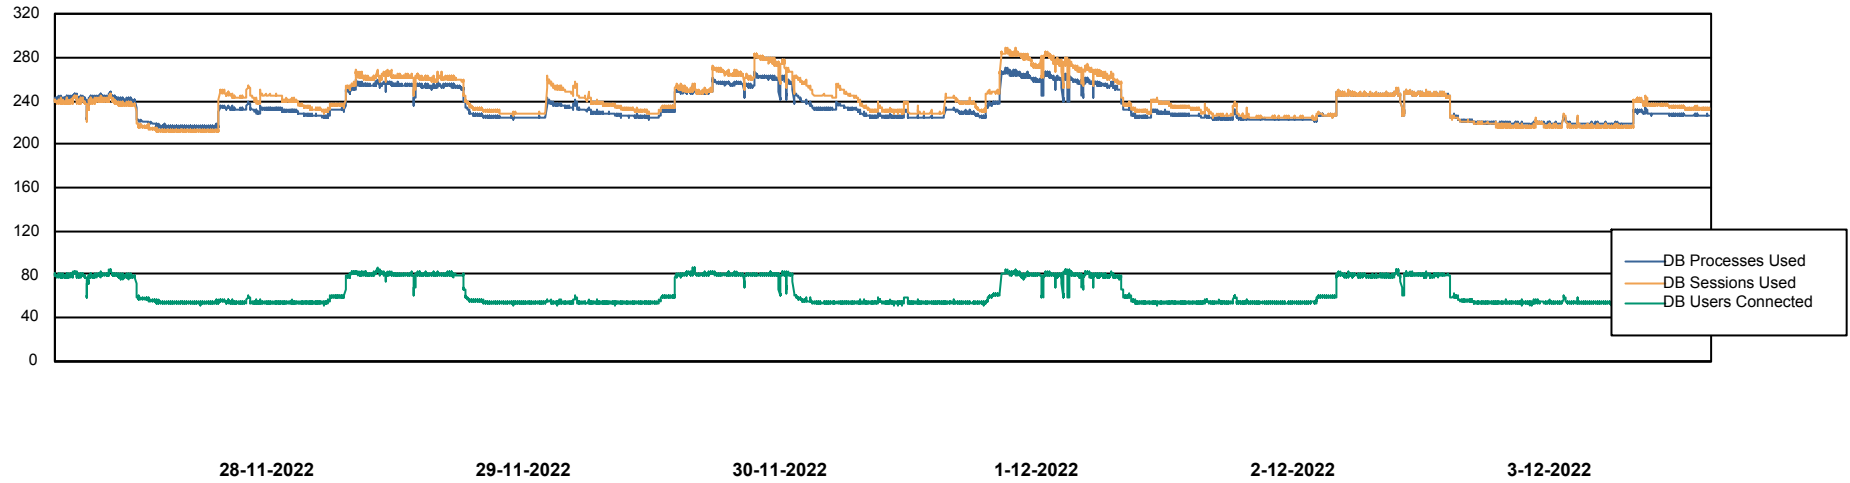

Weekly SLA Customer Report

Customer CLO Production
Database ID 38

Harddisk Usage CLO_PRD_WEB_02

	Free disk space on C: (%)	Total disk space on C: (Gb)	Used disk space on C: (Gb)
3-12-2022	66	100	34
2-12-2022	66	100	34
1-12-2022	66	100	34
30-11-2022	66	100	34
29-11-2022	66	100	34
28-11-2022	66	100	34
27-11-2022	66	100	34

Weekly SLA Customer Report

Customer CLO Production
Database ID 38

Database Performance CLODB_PRD_CLO-ORA01

DB Processes Max 1,000

Weekly SLA Customer Report

Customer CLO Production
Database ID 38

Database Performance CLODB_STANDBY_CLO-ORA02