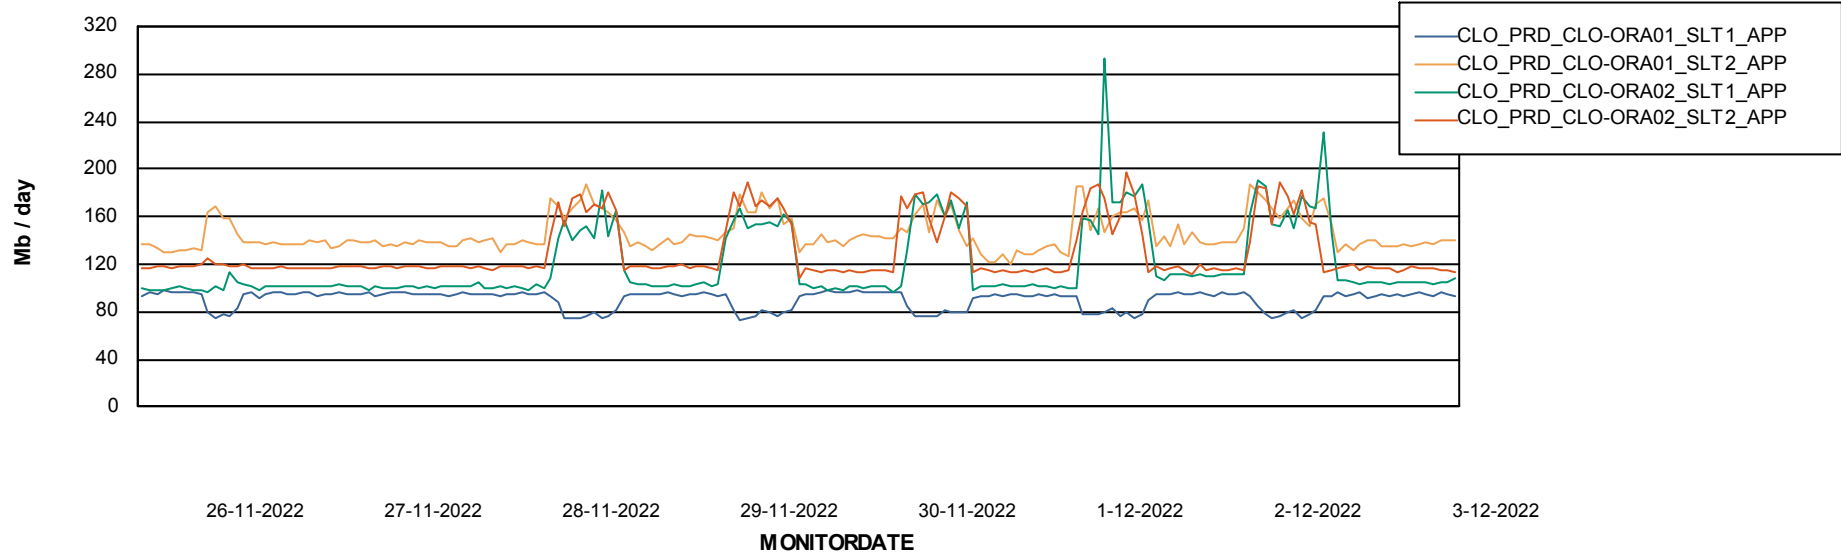

DB Processes Max 1,000

Weekly SLA Customer Report

Customer CLO Production
 Database ID 38

DATABASE SIZE CLODB_PRD_CLO-ORA01

Database growth over last month

Database Tablespace CLODB_PRD_CLO-ORA01

Date	Tablespace Name	Filesize (Gb)	Usedsize (Gb)	Percentage free
3-12-2022	ABSDATA	107	87	19
	INDX	240	200	17
2-12-2022	ABSDATA	107	87	19
	INDX	240	200	17
1-12-2022	ABSDATA	107	87	19
	INDX	240	200	17
30-11-2022	ABSDATA	107	87	19
	INDX	240	199	17
29-11-2022	ABSDATA	107	87	19
	INDX	240	199	17
28-11-2022	ABSDATA	107	87	19
	INDX	240	199	17
27-11-2022	ABSDATA	107	87	19
	INDX	240	199	17

Weekly SLA Customer Report

Customer CLO Production
Database ID 38

ABSSolute Application Server Services

Avg memory used per ABS Server Service

Avg users per day per ABS server

Weekly SLA Customer Report

Customer CLO Production
Database ID 38