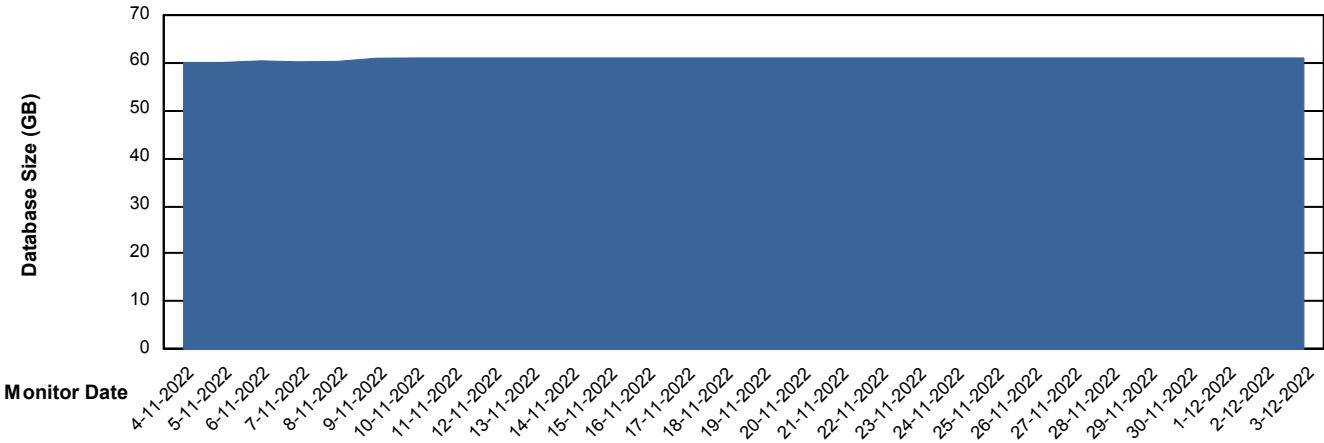

Database Performance CIWDB_Standby

DB Processes Max 300
DB Sessions Max 472

Weekly SLA Customer Report

Customer CIW Production
 Database ID 45

DATABASE SIZE CIWDB_Production

Database growth over last month

Database Tablespace CIWDB_Production

Date	Tablespace Name	Filesize (Gb)	Usedsize (Gb)	Percentage free
3-12-2022	ABSDATA	57	47	18
	INDX	12	7	42
2-12-2022	ABSDATA	57	46	19
	INDX	12	7	42
1-12-2022	ABSDATA	57	46	19
	INDX	12	7	42
30-11-2022	ABSDATA	57	46	19
	INDX	12	7	42
29-11-2022	ABSDATA	57	46	19
	INDX	12	7	42
28-11-2022	ABSDATA	57	46	19
	INDX	12	7	42
27-11-2022	ABSDATA	57	46	19
	INDX	12	7	42