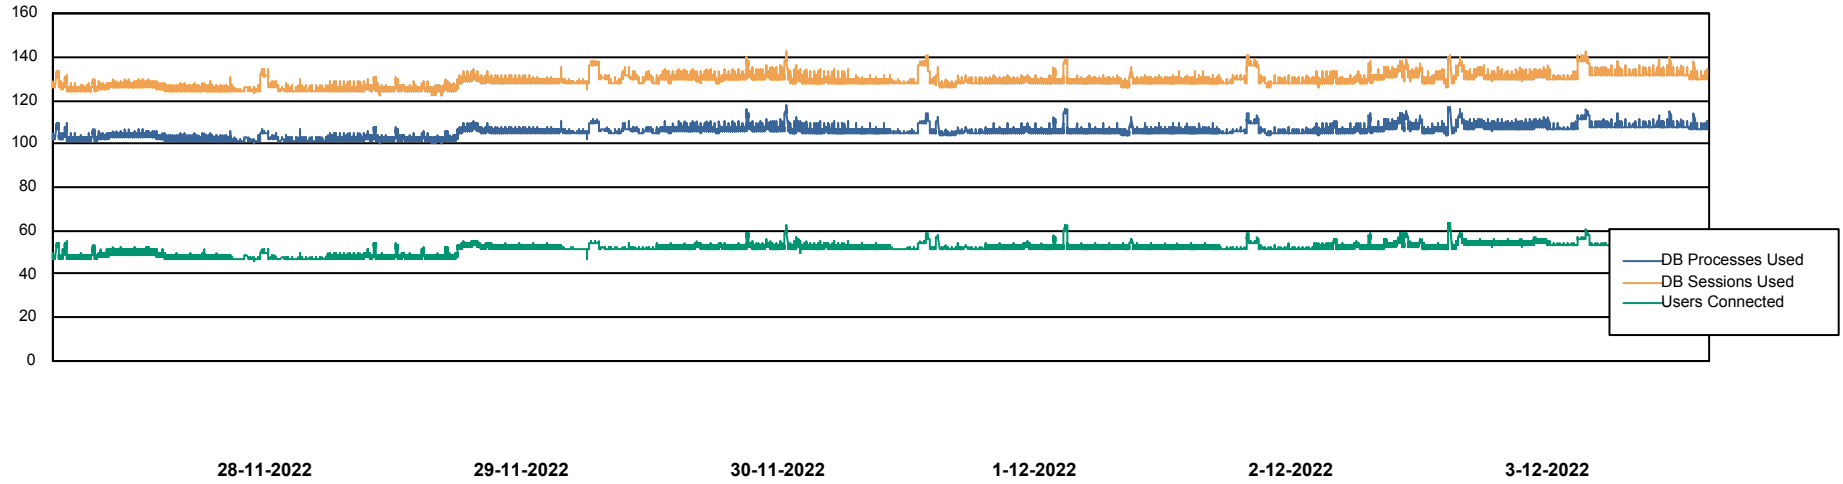

Harddisk Usage CIW_PRD_ORACLE2

	Free disk space on c: (%)	Total disk space on c: (Gb)	Free disk space on d: (%)	Total disk space on d: (Gb)	Free disk space on e: (%)	Total disk space on e: (Gb)
3-12-2022	90	701	34	700	98	830
2-12-2022	90	701	34	700	98	830
1-12-2022	90	701	34	700	98	830
30-11-2022	90	701	34	700	98	830
29-11-2022	90	701	34	700	98	830
28-11-2022	90	701	35	700	98	830
27-11-2022	90	701	35	700	98	830

Weekly SLA Customer Report

Customer CIW Production
Database ID 45

Database Performance CIWDB_Production

DB Processes Max 300
DB Sessions Max 472

Weekly SLA Customer Report

Customer CIW Production
Database ID 45