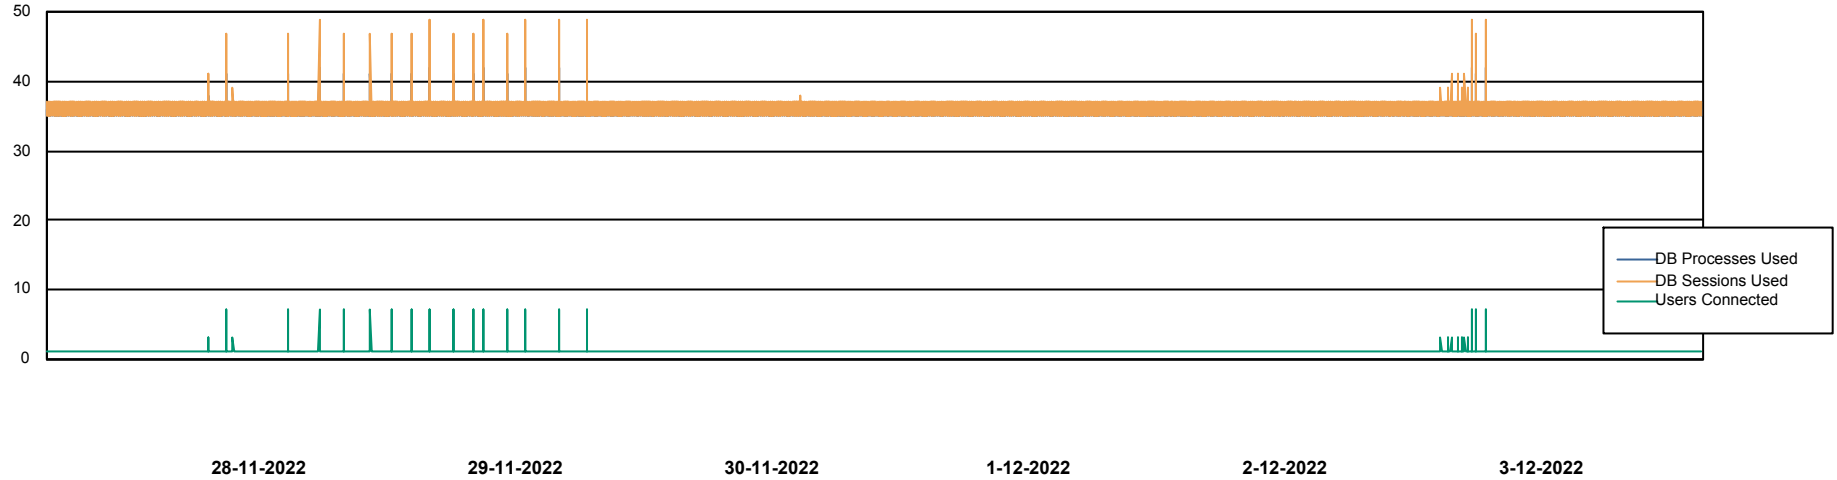

Weekly SLA Customer Report

Customer CIW Production
Database ID 45

Database Performance CIWDB_Production

DB Processes Max 300
DB Sessions Max 472

Weekly SLA Customer Report

Customer CIW Production
Database ID 45

Database Performance CIWDB_Standby

DB Processes Max 300
DB Sessions Max 472

Weekly SLA Customer Report

Customer CIW Production
 Database ID 45

DATABASE SIZE CIWDB_Production

Database growth over last month

Database Tablespace CIWDB_Production

Date	Tablespace Name	Filesize (Gb)	Usedsize (Gb)	Percentage free
3-12-2022	ABSDATA	57	47	18
	INDX	12	7	42
2-12-2022	ABSDATA	57	46	19
	INDX	12	7	42
1-12-2022	ABSDATA	57	46	19
	INDX	12	7	42
30-11-2022	ABSDATA	57	46	19
	INDX	12	7	42
29-11-2022	ABSDATA	57	46	19
	INDX	12	7	42
28-11-2022	ABSDATA	57	46	19
	INDX	12	7	42
27-11-2022	ABSDATA	57	46	19
	INDX	12	7	42