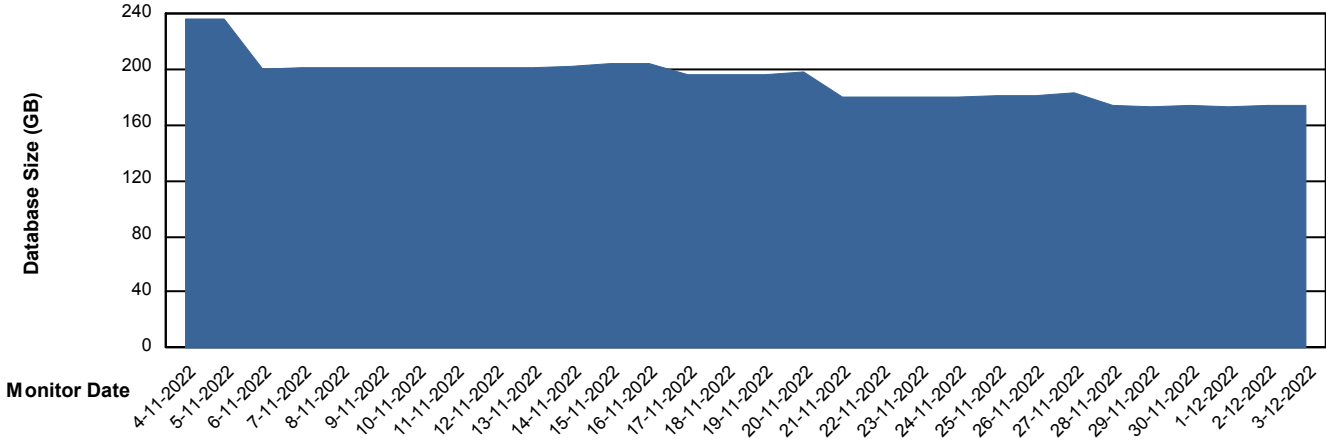

Weekly SLA Customer Report

Customer BNL_Production
Database ID 83

Database Performance BNLDB_Production_New

Weekly SLA Customer Report

Customer BNL_Production
Database ID 83

Database Performance BNLDB_Standby

DB Processes Max 0
DB Processes Max 4
DB Processes Max 1,000

Weekly SLA Customer Report

Customer BNL_Production
 Database ID 83

DATABASE SIZE BNLDB_Production_New

Database growth over last month

Database Tablespace BNLDB_Production_New

Date	Tablespace Name	Filesize (Gb)	Usedsize (Gb)	Percentage free
3-12-2022	ABSDATA	105	77	27
	INDX	200	88	56
2-12-2022	ABSDATA	105	77	27
	INDX	200	88	56
1-12-2022	ABSDATA	105	76	27
	INDX	200	88	56
30-11-2022	ABSDATA	105	76	28
	INDX	200	88	56
29-11-2022	ABSDATA	105	76	28
	INDX	200	88	56
28-11-2022	ABSDATA	105	76	28
	INDX	200	89	56
27-11-2022	ABSDATA	105	79	24
	INDX	200	94	53