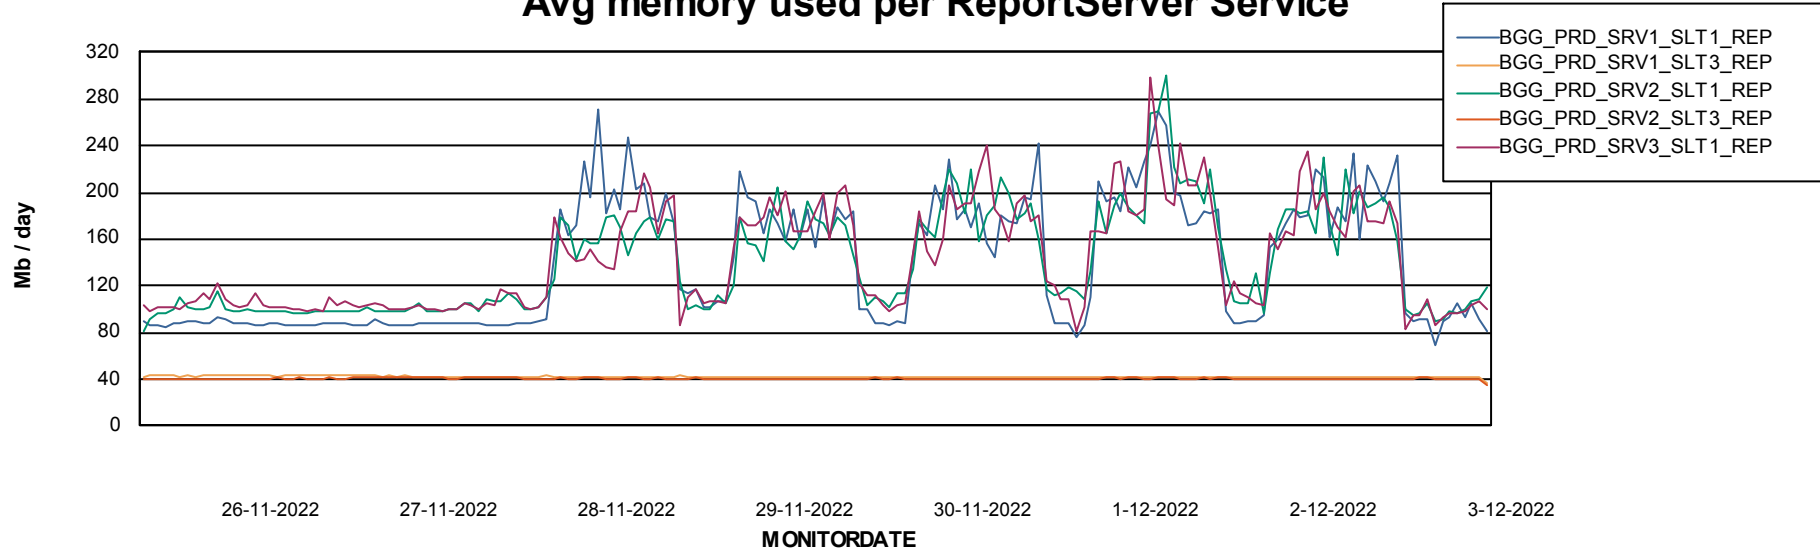

Avg memory used per ABS Server Service

Avg users per day per ABS server

Weekly SLA Customer Report

Customer BGG_Production
Database ID 58

ABSSolute Application ReportServer Services

Avg memory used per ReportServer Service