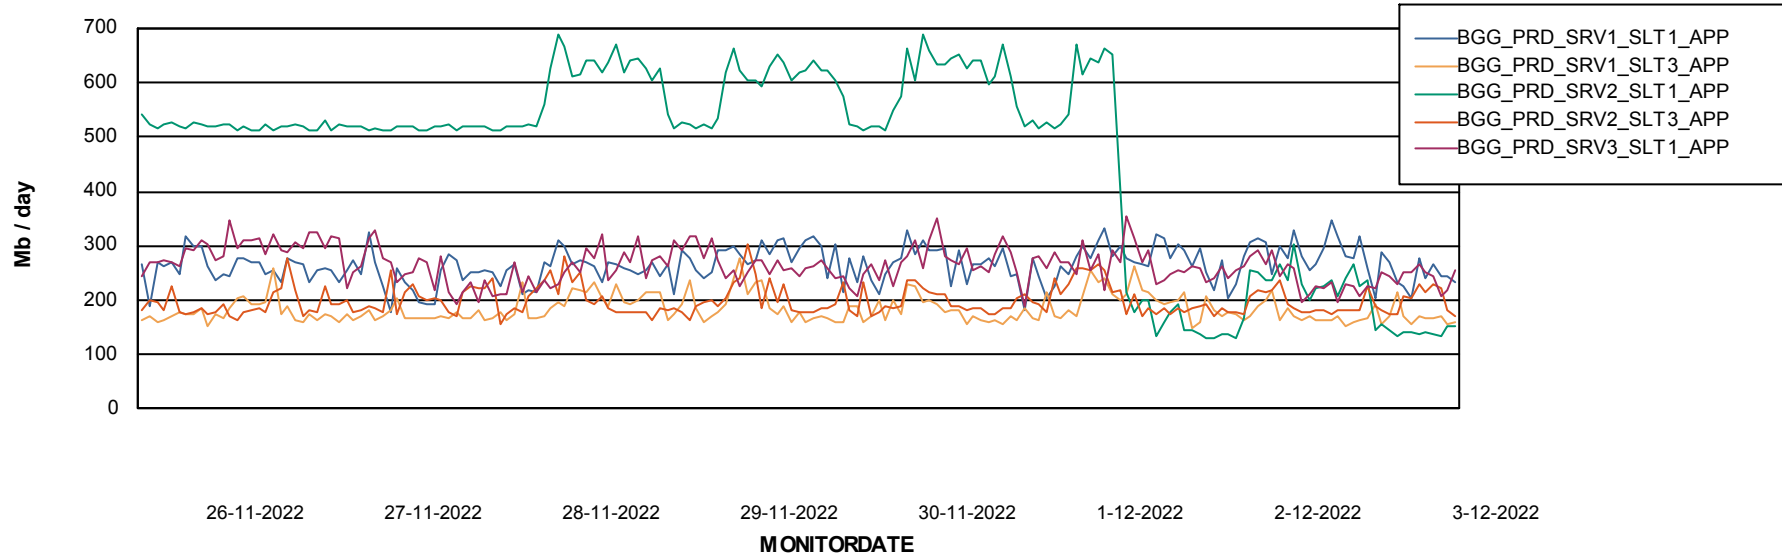

ABSSolute Application Server Services

Avg memory used per ABS Server Service