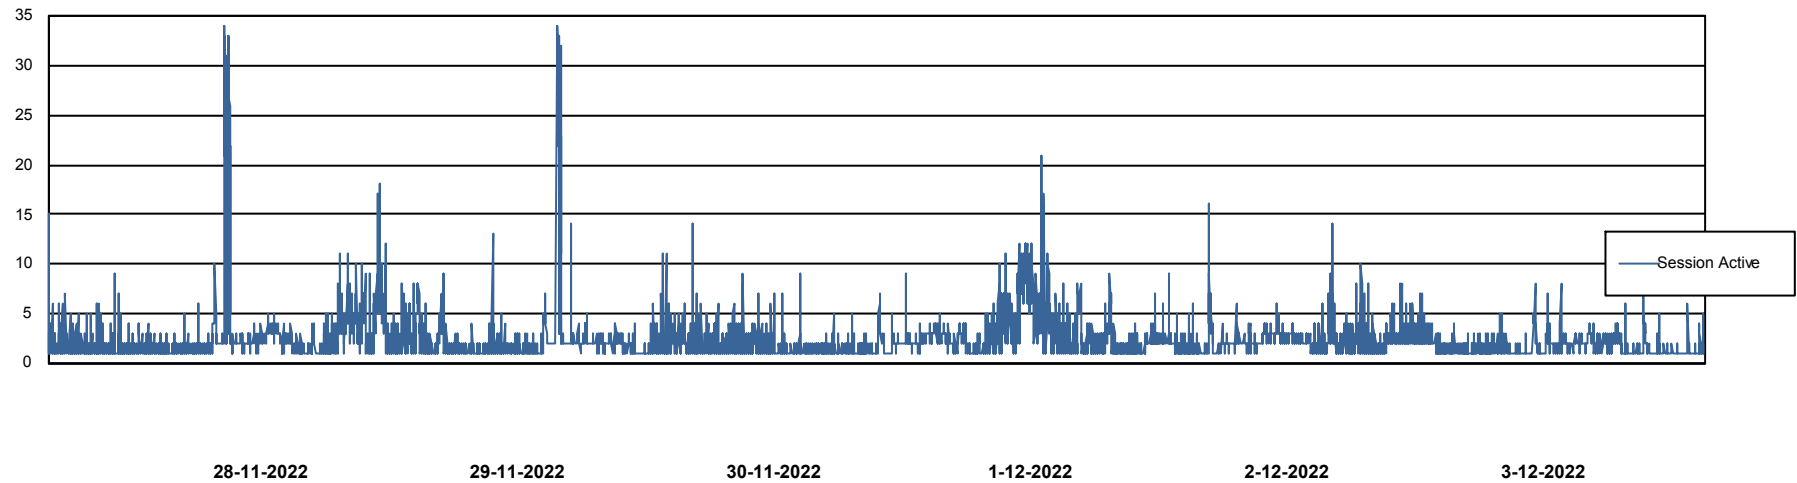

Database Performance BGGDB_Production

DB Processes Max 300
DB Sessions Max 472