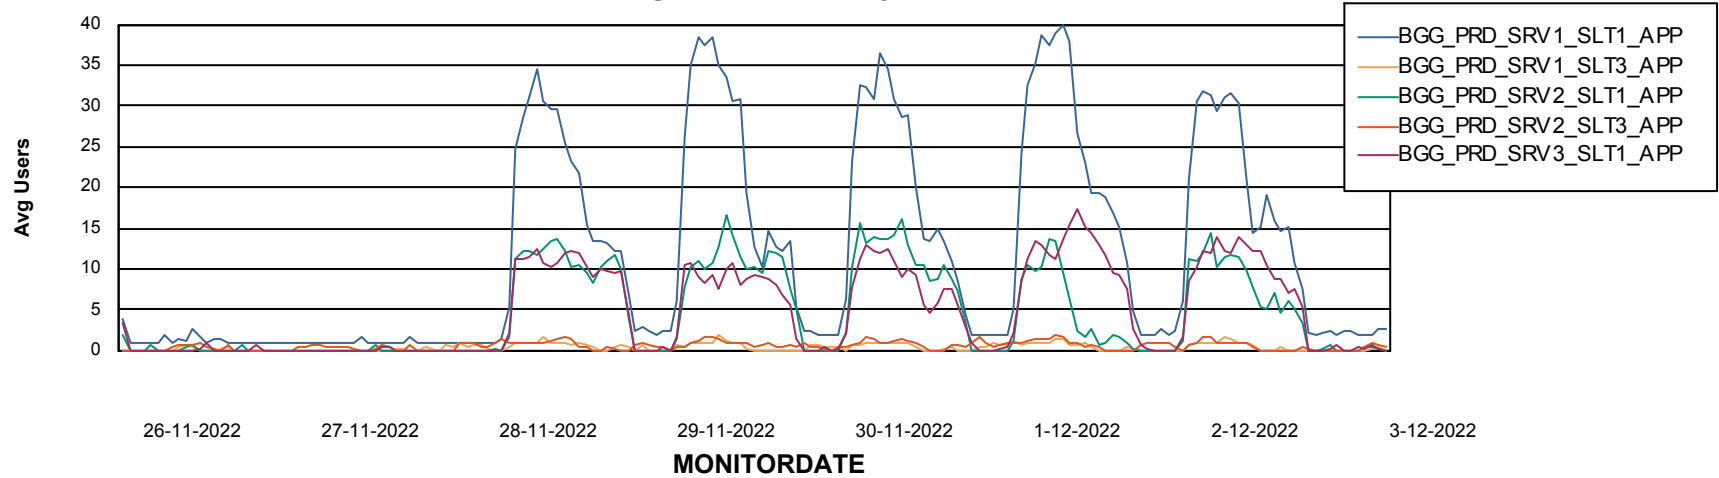

Avg users per day per ABS server