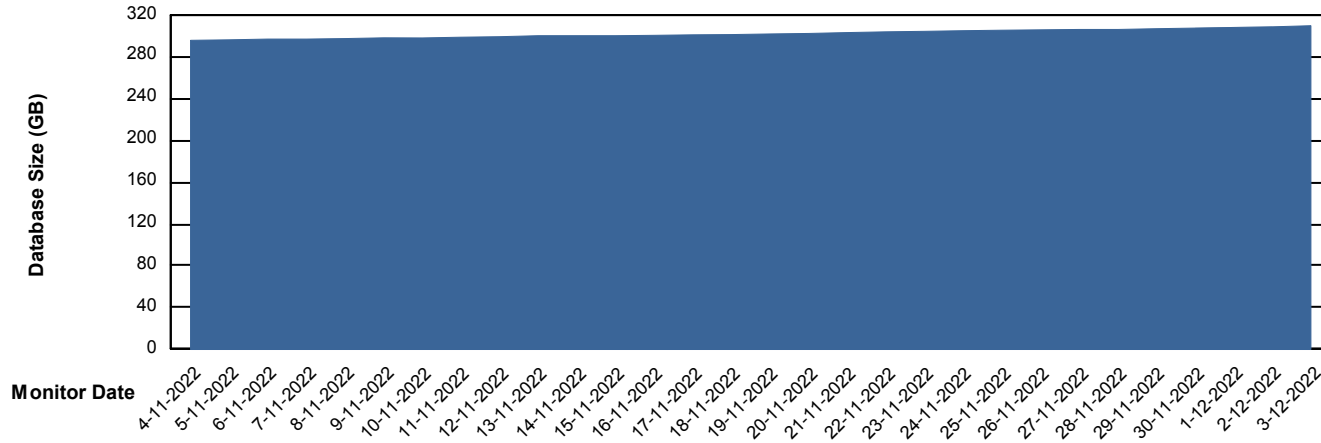

DB Processes Max 300
DB Sessions Max 472

Weekly SLA Customer Report

Customer BGG_Production
Database ID 58

Database Performance BGGDB_Standby

DB Processes Max 300
DB Sessions Max 474

Weekly SLA Customer Report

Customer BGG_Production
Database ID 58

DATABASE SIZE BGGDB_BI

Database growth over last month

DATABASE SIZE BGGDB_Production

Database growth over last month

Weekly SLA Customer Report

Customer BGG_Production
 Database ID 58