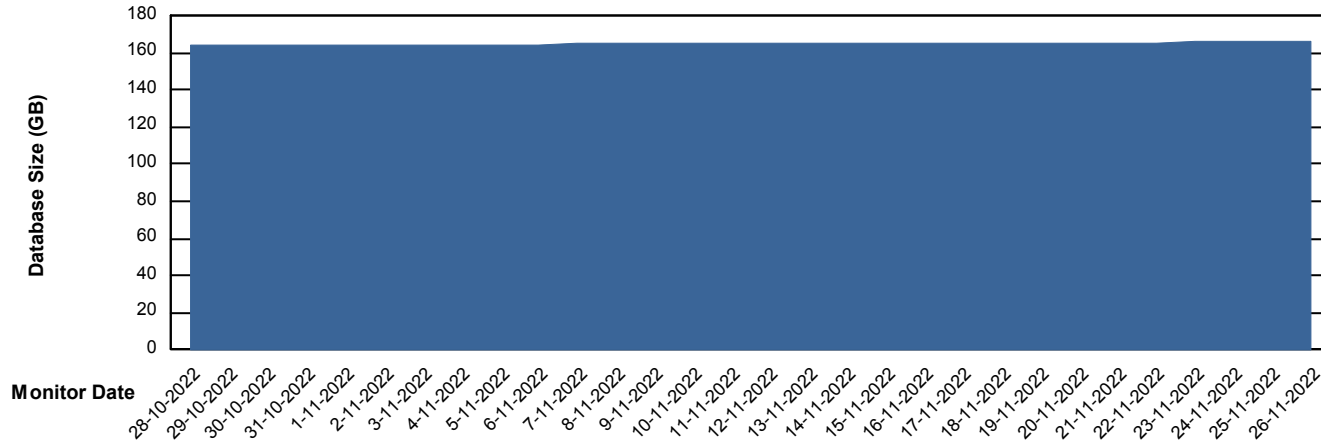

Customer VOS_Production
Database ID 143

Database Performance VOSDB_Standby

DB Processes Max 1,000

Weekly SLA Customer Report

Customer VOS_Production
Database ID 143

DATABASE SIZE VOSDB_BI

Database growth over last month