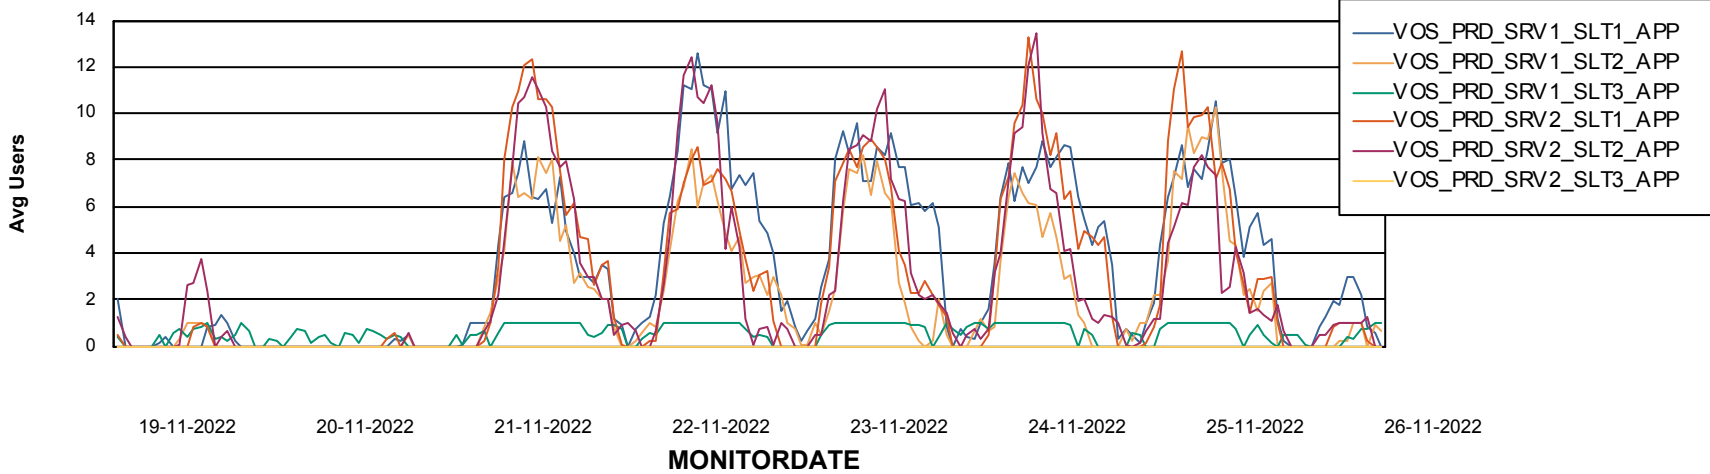

Avg users per day per ABS server