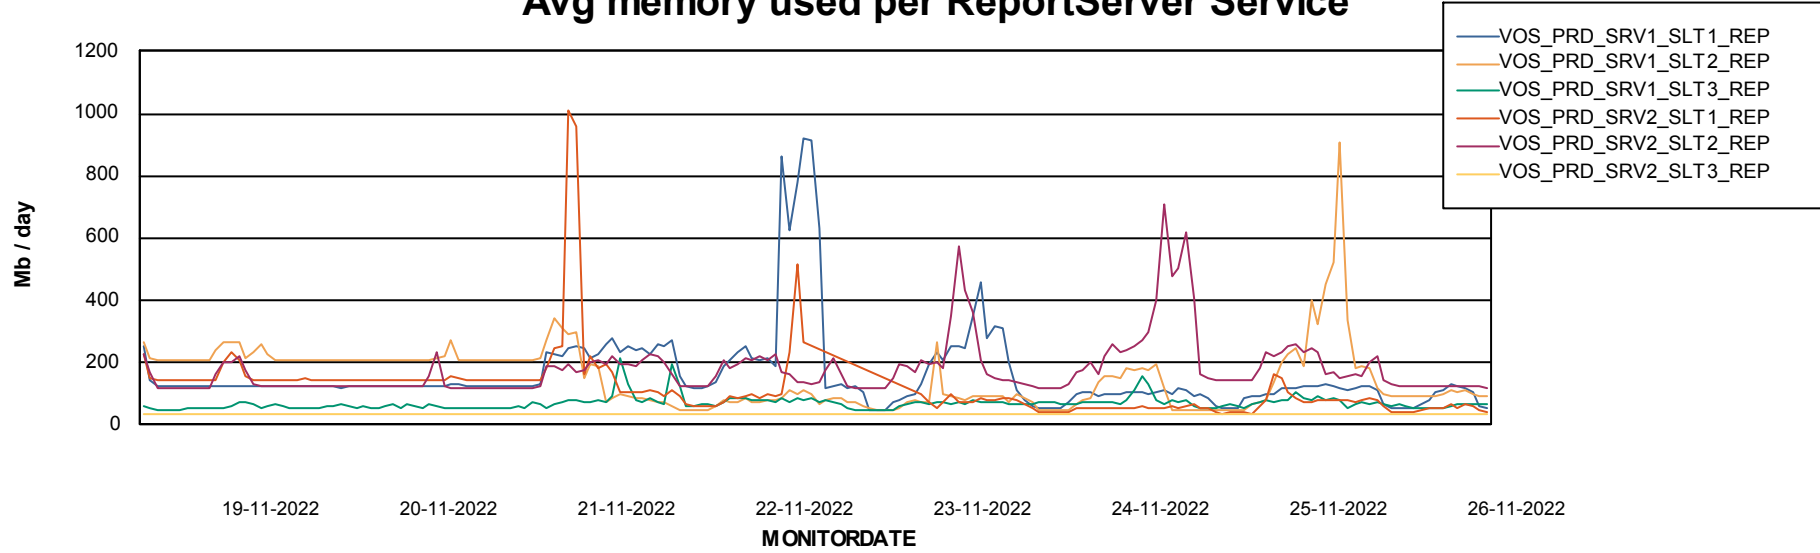

Avg users per day per ABS server

Weekly SLA Customer Report

Customer VOS_Production
Database ID 143

ABSSolute Application ReportServer Services

Avg memory used per ReportServer Service

Weekly SLA Customer Report