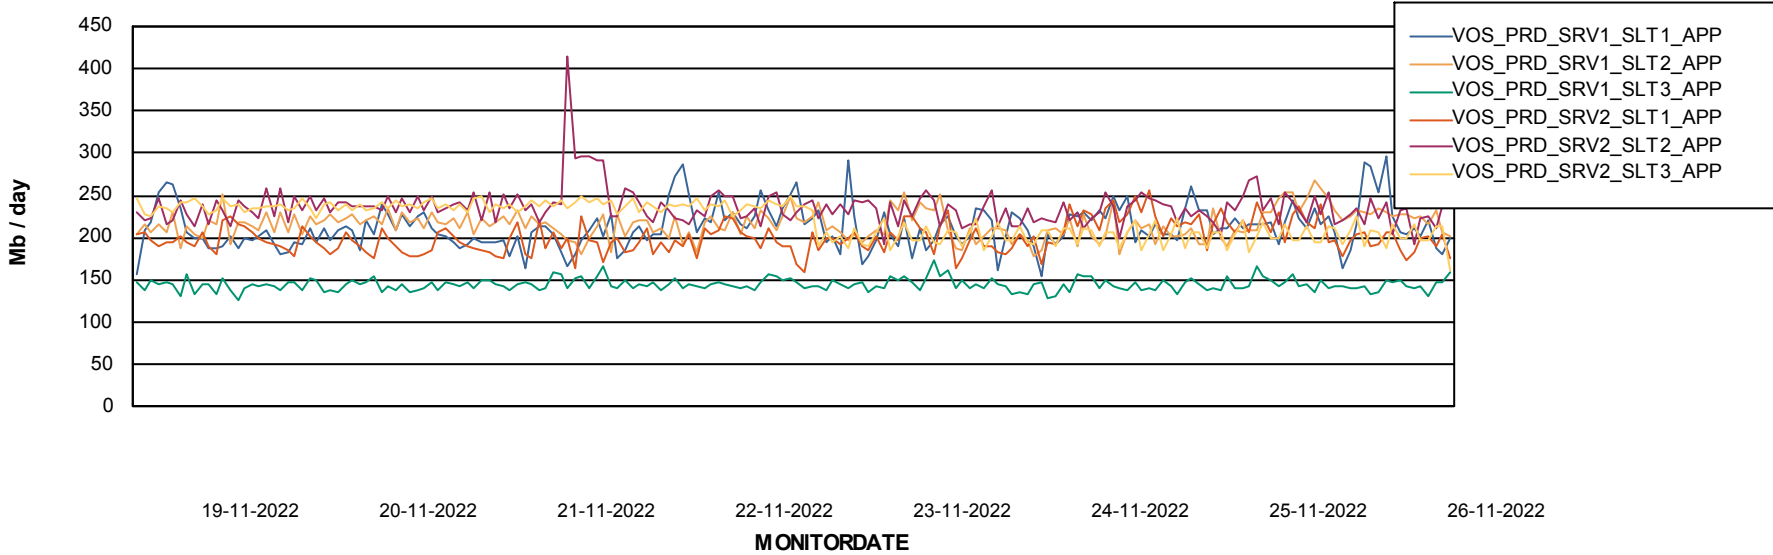

Standby Database Health VOS_Production

Recovery lag for last 7 days

Weekly SLA Customer Report

Customer VOS_Production
Database ID 143

ABSSolute Application Server Services

Avg memory used per ABS Server Service