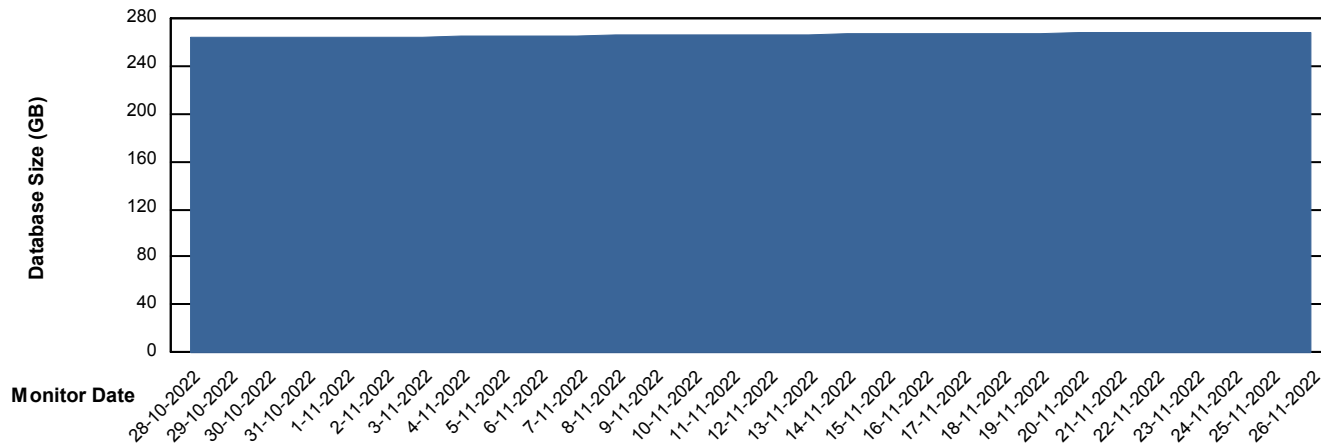

DATABASE SIZE VOSDB_Production

Database growth over last month