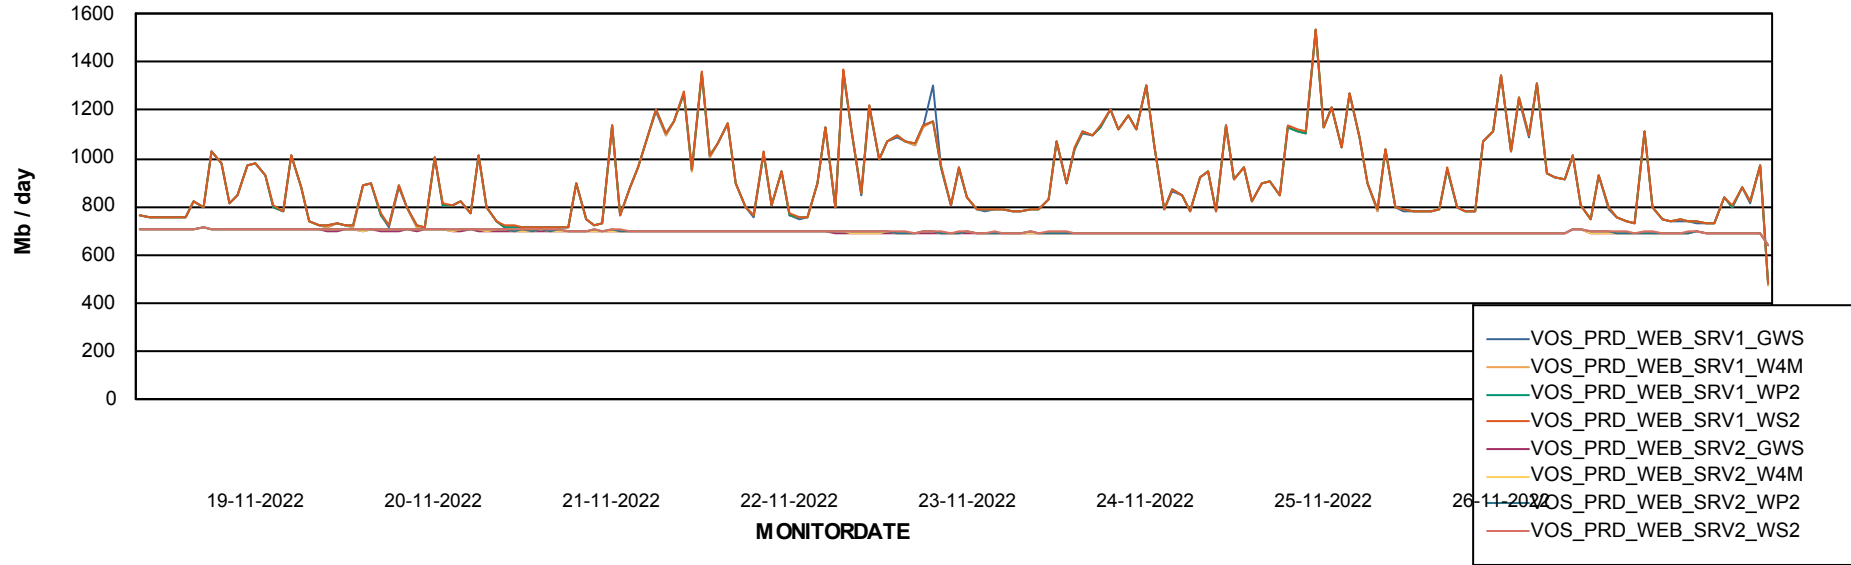

ABSSolute Web Component Services

Avg memory used per ABS Web component