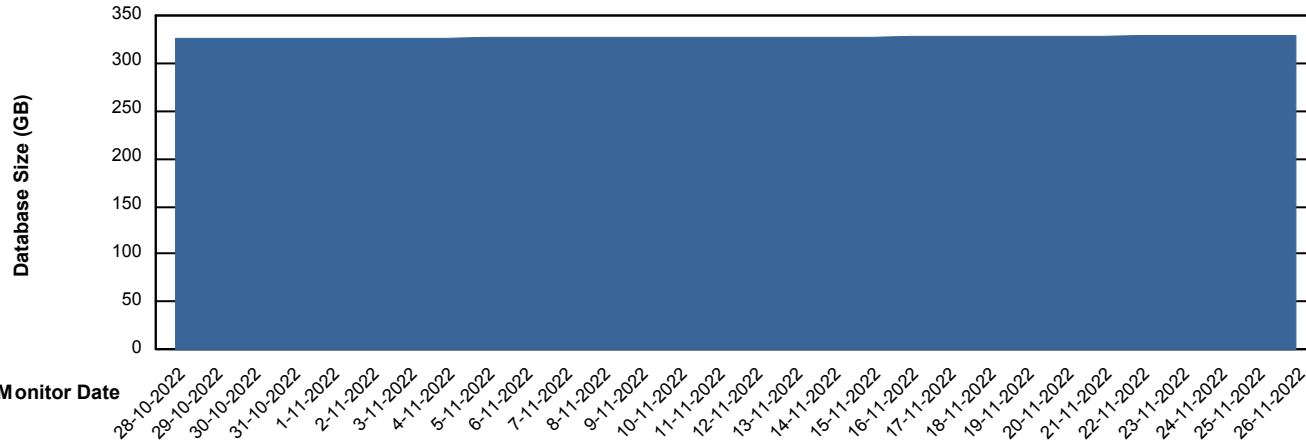

Weekly SLA Customer Report

Customer VEN_Production
Database ID 35

Database Performance VENDB_Production

Weekly SLA Customer Report

Customer VEN_Production
Database ID 35

Database Performance VENDB_Standby

DB Processes Max 300

Weekly SLA Customer Report

Customer VEN_Production
 Database ID 35

DATABASE SIZE VENDB_Production

Database growth over last month

Database Tablespace VENDB_Production

Date	Tablespace Name	Filesize (Gb)	Usedsize (Gb)	Percentage free
26-11-2022	ABSDATA	200	167	16
	INDX	184	153	17
25-11-2022	ABSDATA	200	167	16
	INDX	184	152	17
24-11-2022	ABSDATA	200	167	17
	INDX	184	152	17
23-11-2022	ABSDATA	200	167	17
	INDX	184	152	17
22-11-2022	ABSDATA	200	167	17
	INDX	184	152	17
21-11-2022	ABSDATA	200	167	17
	INDX	184	152	17
20-11-2022	ABSDATA	200	167	17
	INDX	184	152	17