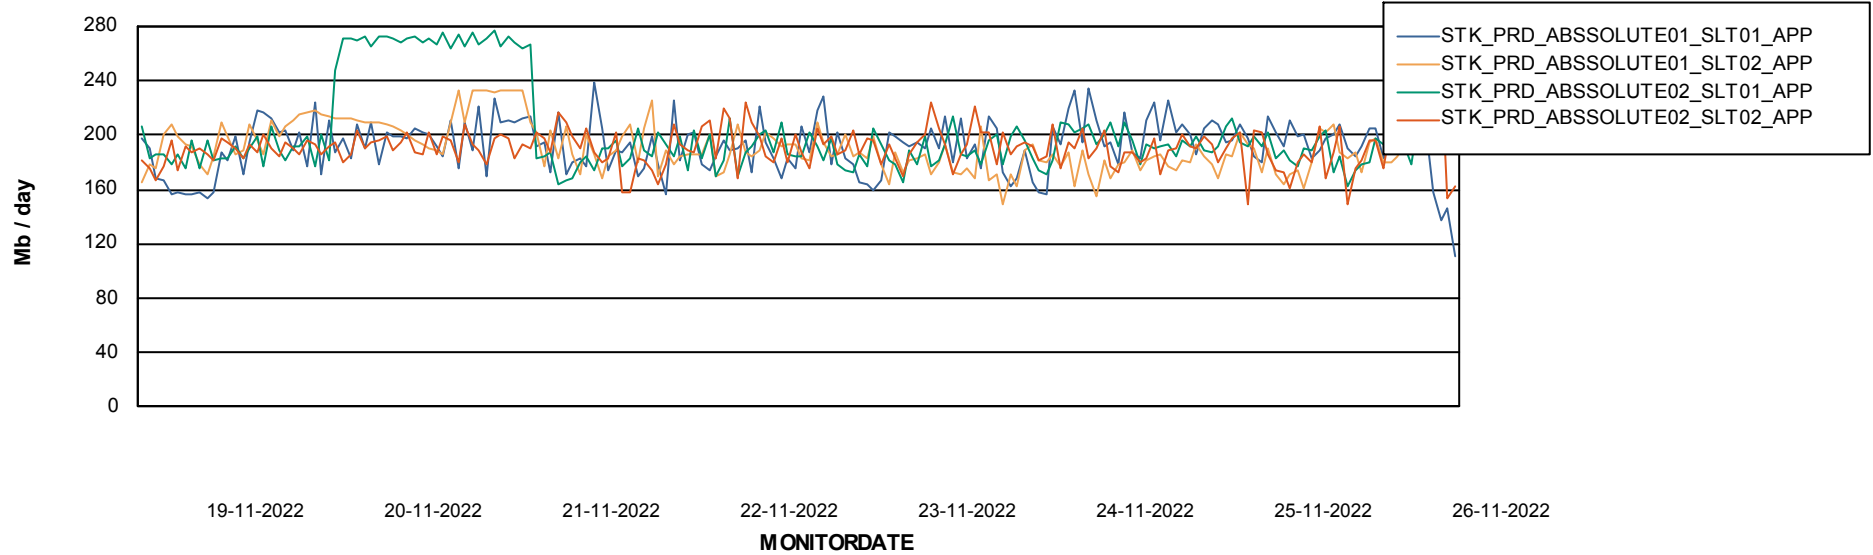

ABSSolute Application Server Services

Avg memory used per ABS Server Service