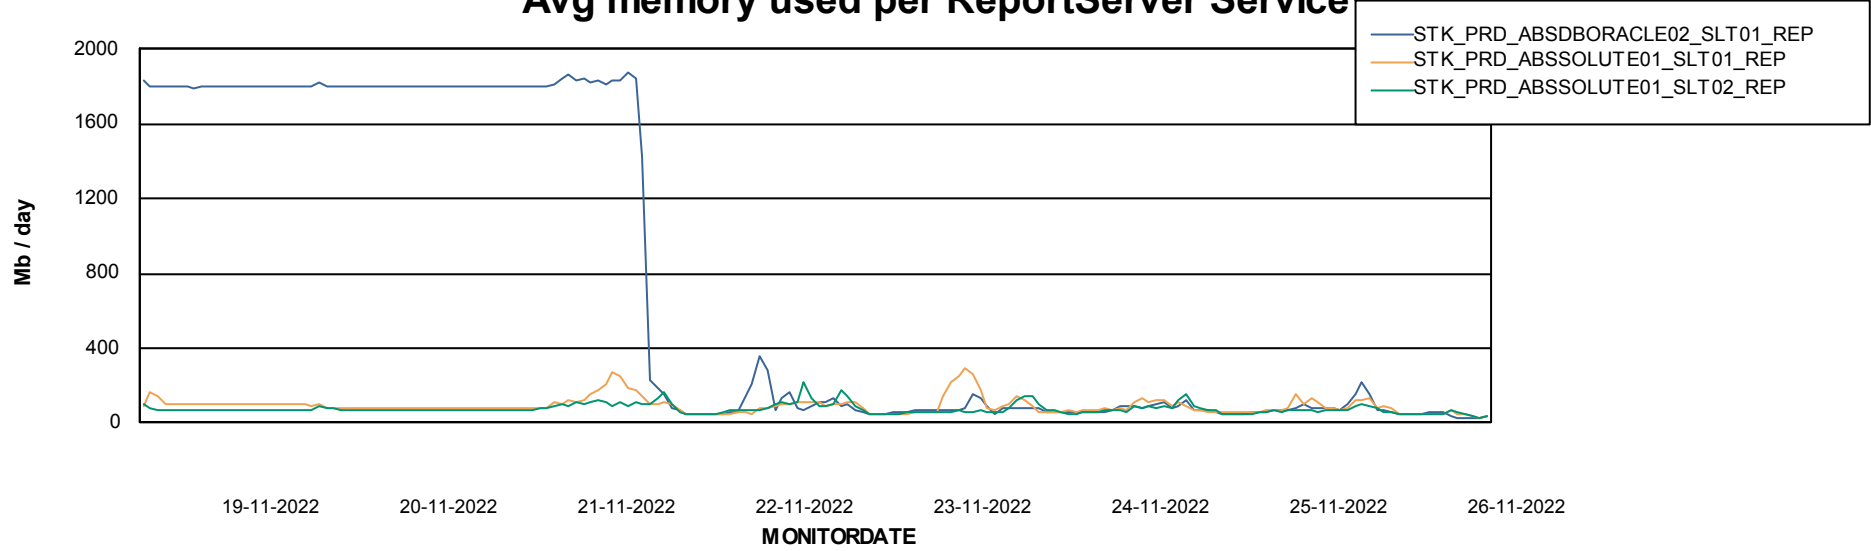

Avg memory used per ABS Server Service

Avg users per day per ABS server

Weekly SLA Customer Report

Customer STK_Production
Database ID 82

ABSSolute Application ReportServer Services

Avg memory used per ReportServer Service