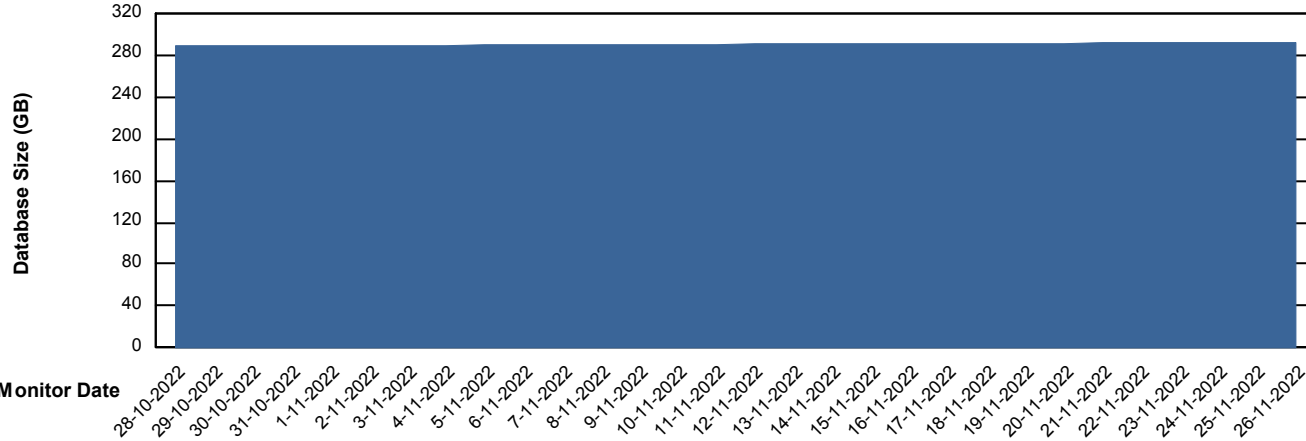

DATABASE SIZE STKDB_Production

Database growth over last month