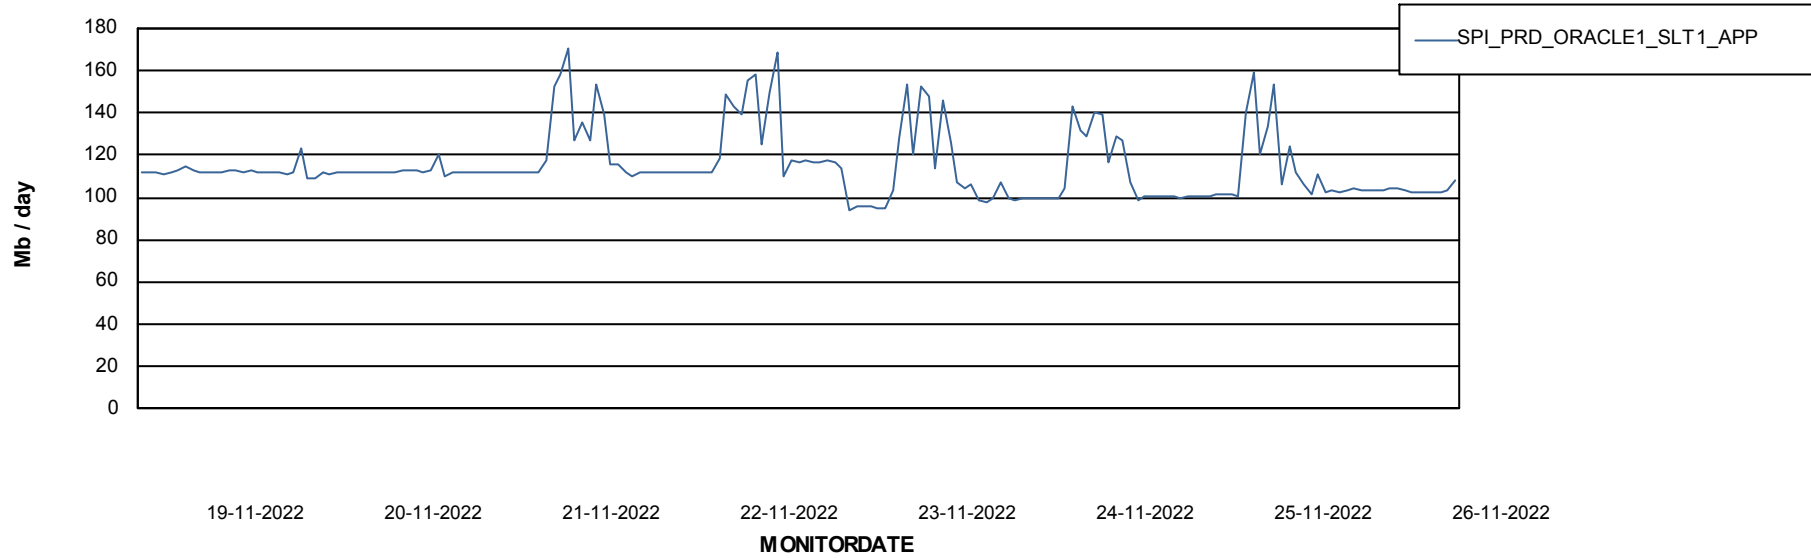

Weekly SLA Customer Report

Customer SPI_Production
Database ID 49

Database Performance SPIDB_Production

DB Processes Max 500

Weekly SLA Customer Report

Customer SPI_Production
Database ID 49

Database Performance SPIDB_Standby

DB Processes Max 500

Weekly SLA Customer Report

Customer SPI_Production
 Database ID 49

DATABASE SIZE SPIDB_Production

Database growth over last month

Database Tablespace SPIDB_Production

Date	Tablespace Name	Filesize (Gb)	Usedsize (Gb)	Percentage free
26-11-2022	ABSDATA	5	3	49
	INDX	8	4	47
25-11-2022	ABSDATA	5	3	49
	INDX	8	4	47
24-11-2022	ABSDATA	5	3	49
	INDX	8	4	47
23-11-2022	ABSDATA	5	3	49
	INDX	8	4	47
22-11-2022	ABSDATA	5	3	49
	INDX	8	4	47
21-11-2022	ABSDATA	5	3	49
	INDX	8	4	47
20-11-2022	ABSDATA	5	3	49
	INDX	8	4	47

Weekly SLA Customer Report

Customer SPI_Production
Database ID 49

ABSSolute Application Server Services

Avg memory used per ABS Server Service

Avg users per day per ABS server

Weekly SLA Customer Report

Customer SPI_Production
Database ID 49