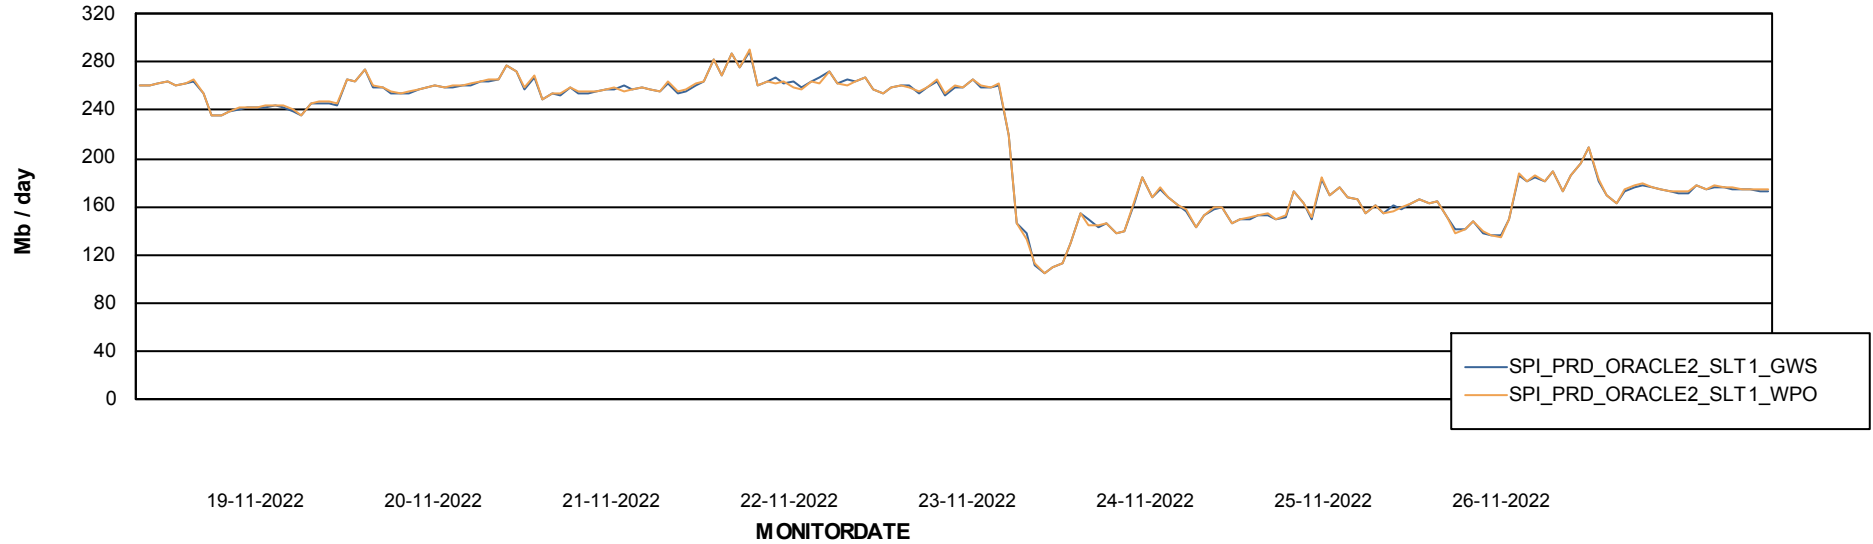

ABSSolute Application ReportServer Services

Avg memory used per ReportServer Service

Weekly SLA Customer Report

Customer SPI_Production
Database ID 49

ABSSolute Web Component Services

Avg memory used per ABS Web component