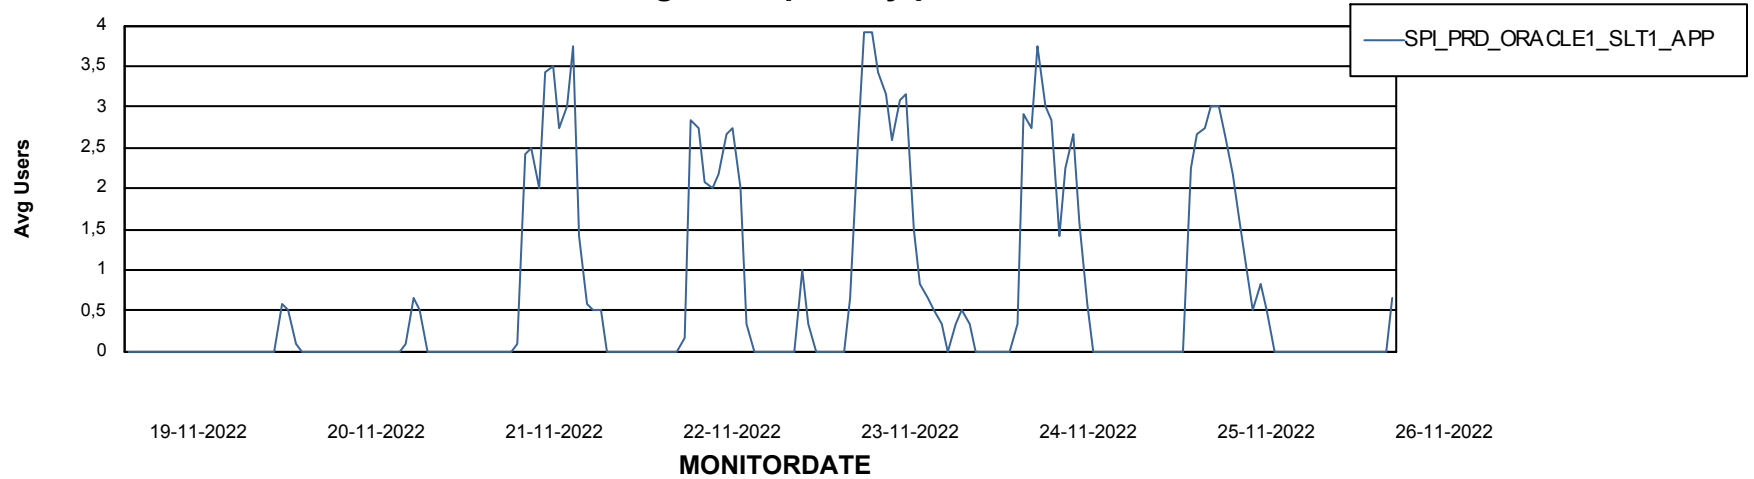

Weekly SLA Customer Report

Customer SPI_Production
Database ID 49

ABSSolute Application Server Services

Avg memory used per ABS Server Service

Avg users per day per ABS server

Weekly SLA Customer Report

Customer SPI_Production
Database ID 49