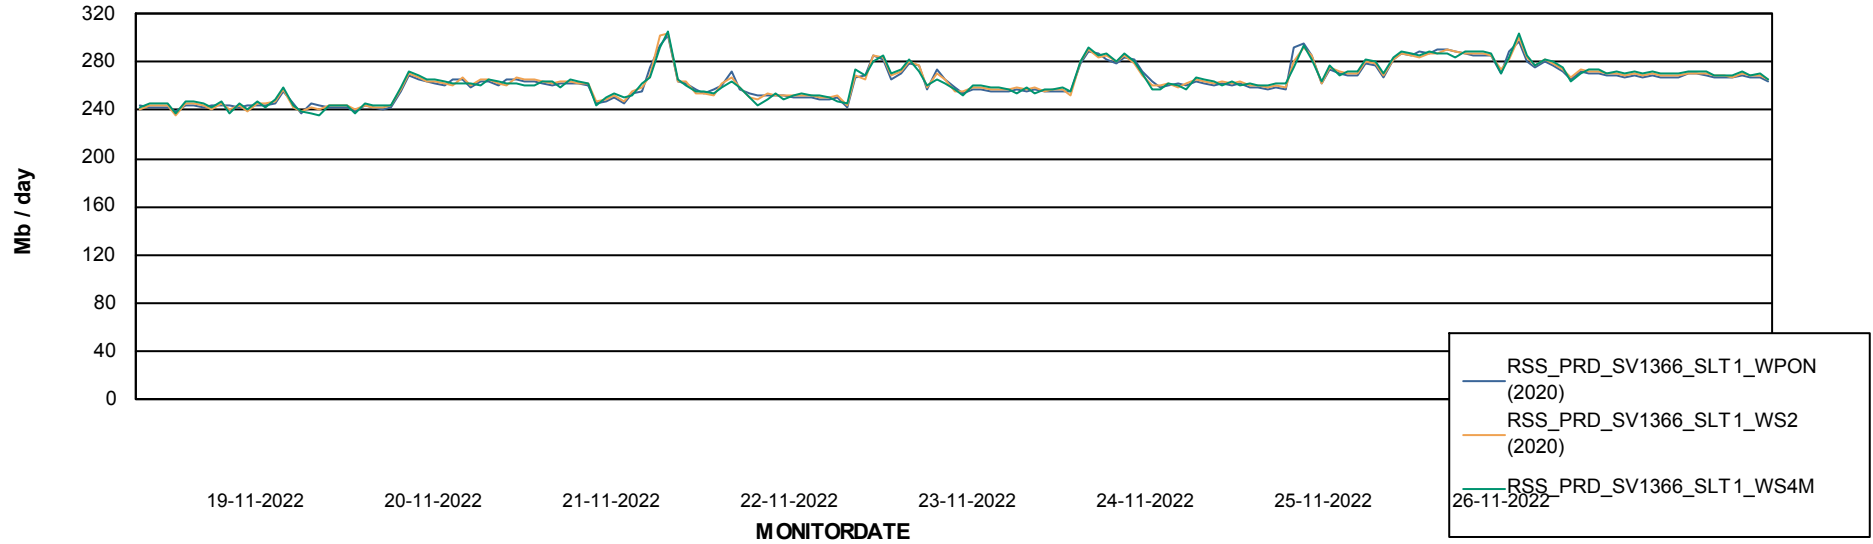

ABSSolute Web Component Services

Avg memory used per ABS Web component