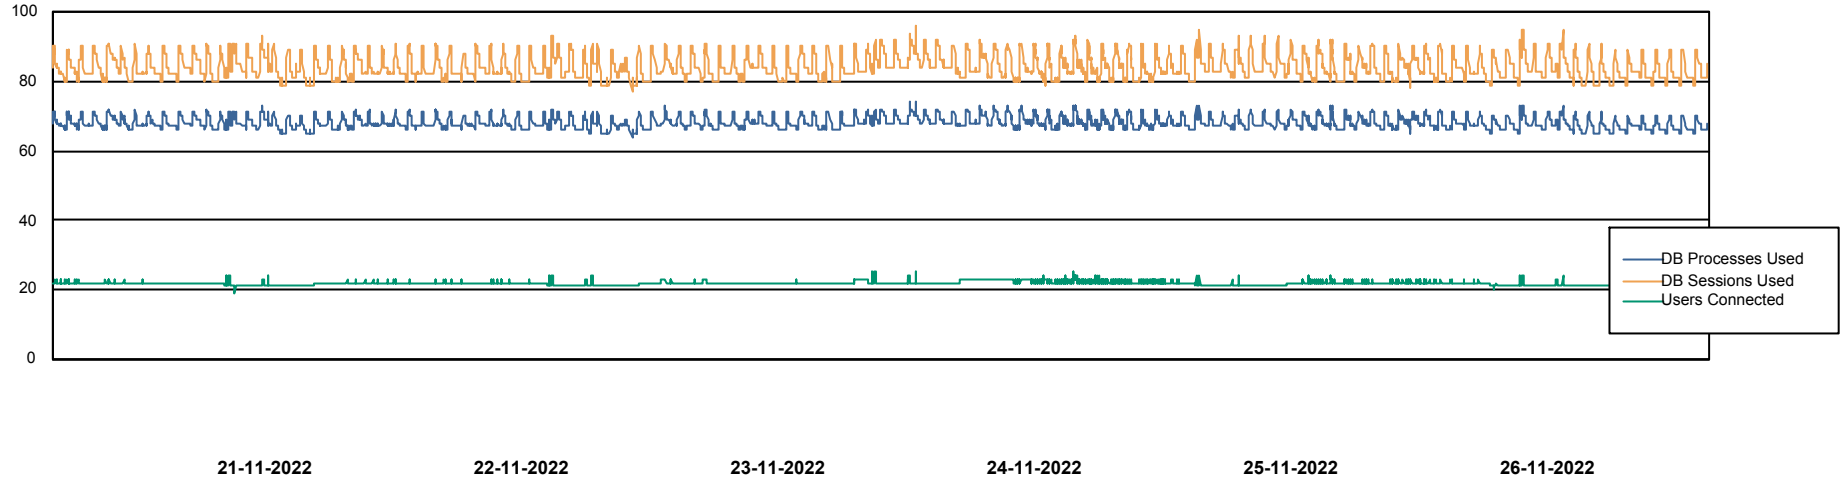

Database Performance RSS_DB_Primary (2020)

DB Processes Max 300
DB Sessions Max 472