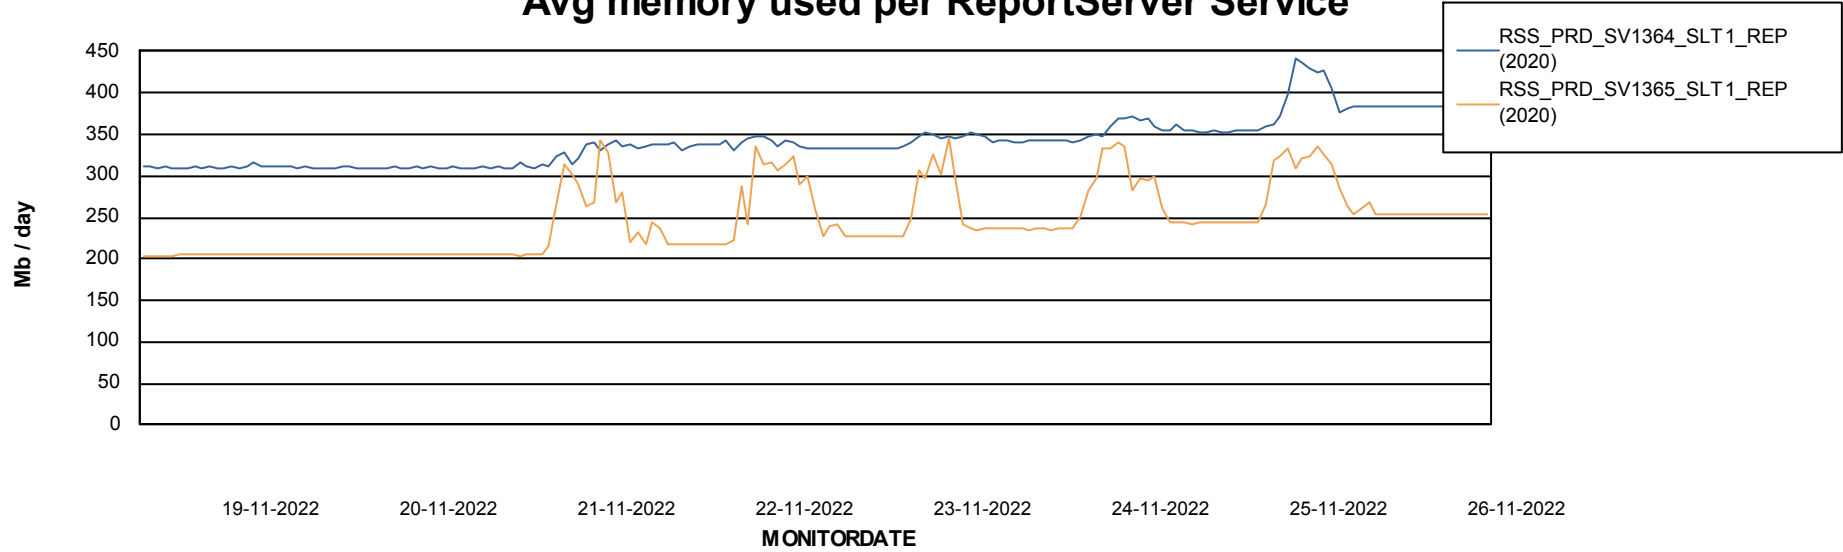

ABSSolute Application ReportServer Services

Avg memory used per ReportServer Service