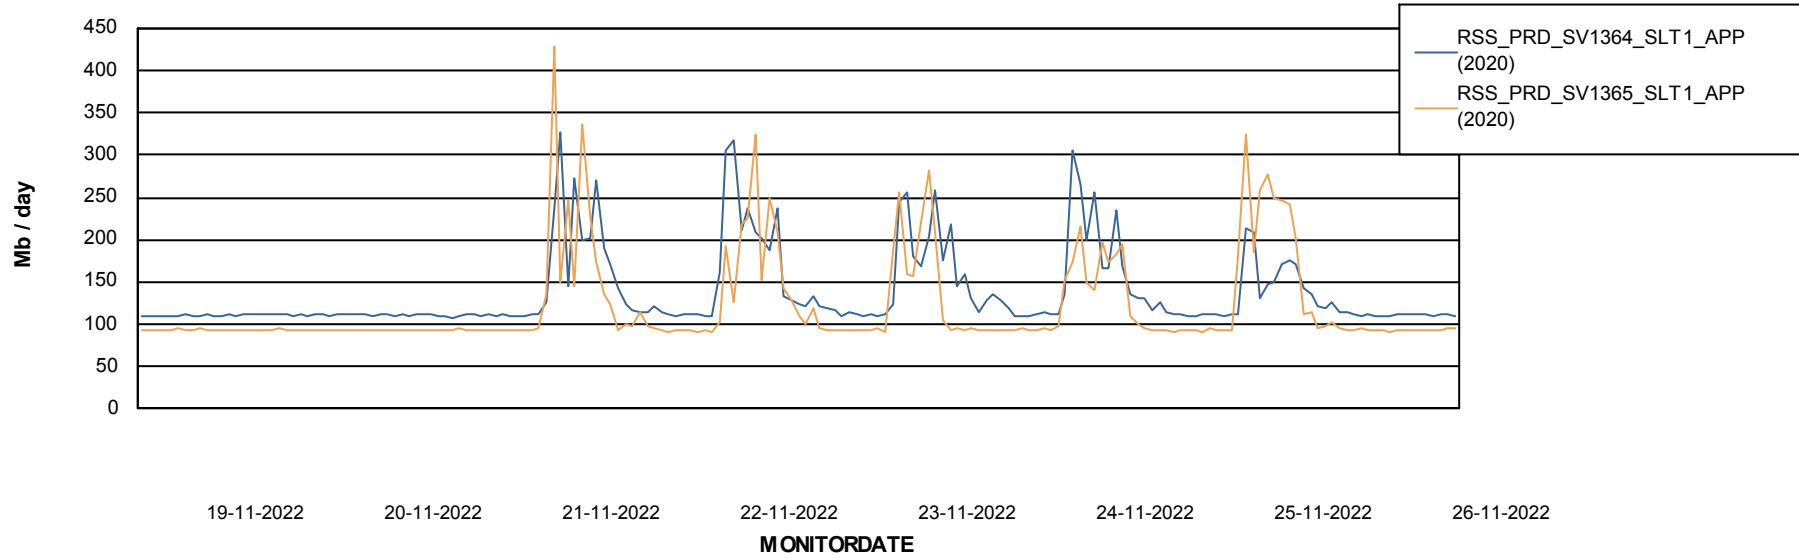

ABSSolute Application Server Services

Avg memory used per ABS Server Service