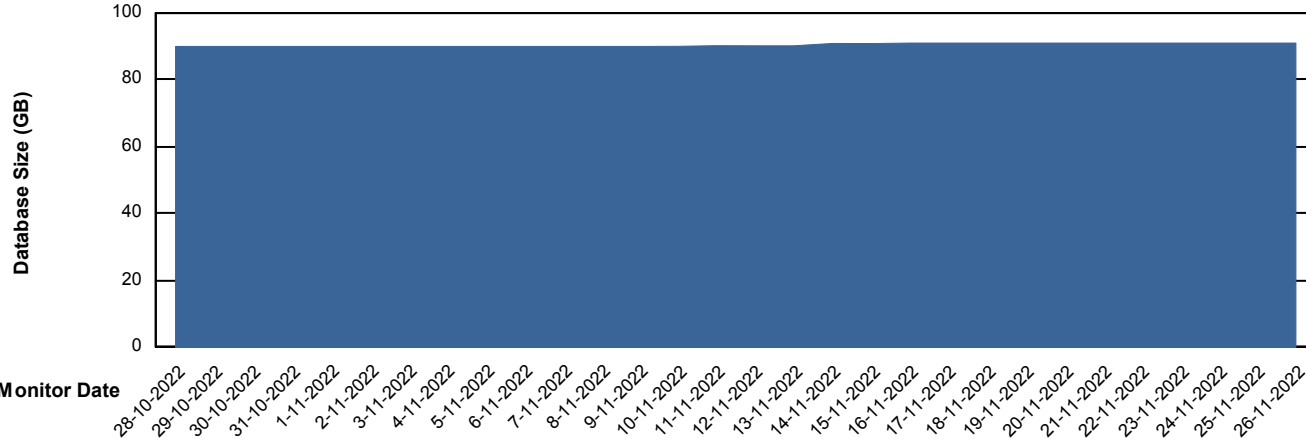

DATABASE SIZE RSS_DB_Primary (2020)

Database growth over last month

Database Tablespace RSS_DB_Primary (2020)

Date	Tablespace Name	Filesize (Gb)	Usedsize (Gb)	Percentage free
26-11-2022	ABSDATA	49	40	18
	INDX	58	48	17
25-11-2022	ABSDATA	49	40	18
	INDX	58	48	17
24-11-2022	ABSDATA	49	40	18
	INDX	58	48	17
23-11-2022	ABSDATA	49	40	18
	INDX	58	48	17
22-11-2022	ABSDATA	49	40	18
	INDX	58	48	17
21-11-2022	ABSDATA	49	40	18
	INDX	58	48	17
20-11-2022	ABSDATA	49	40	18
	INDX	58	48	17