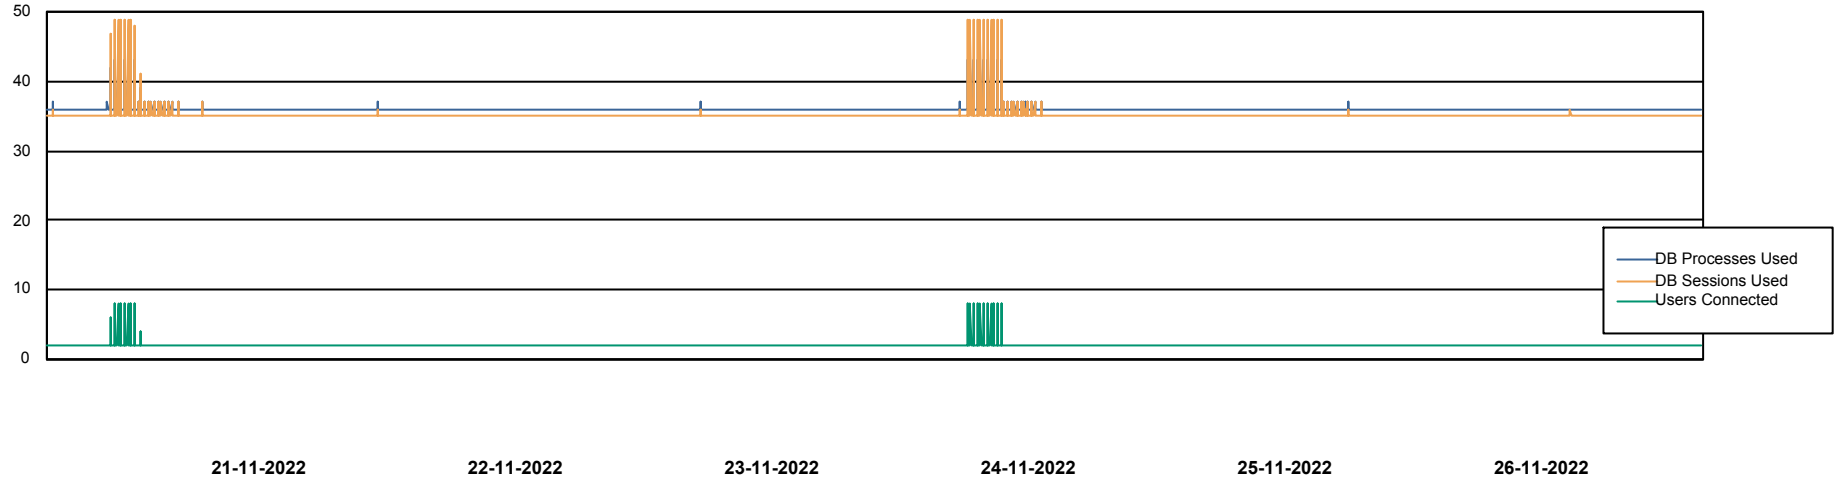

Database Performance RSS_DB_Standby (2020)

DB Processes Max 300
DB Sessions Max 472