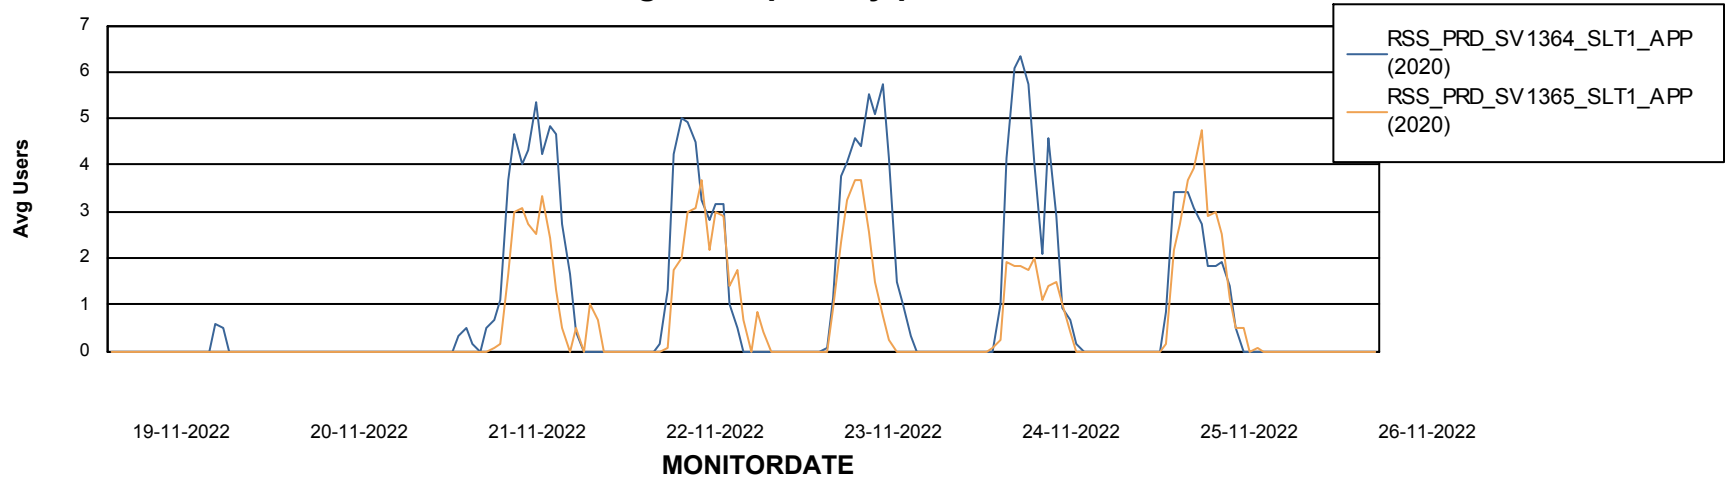

Avg users per day per ABS server