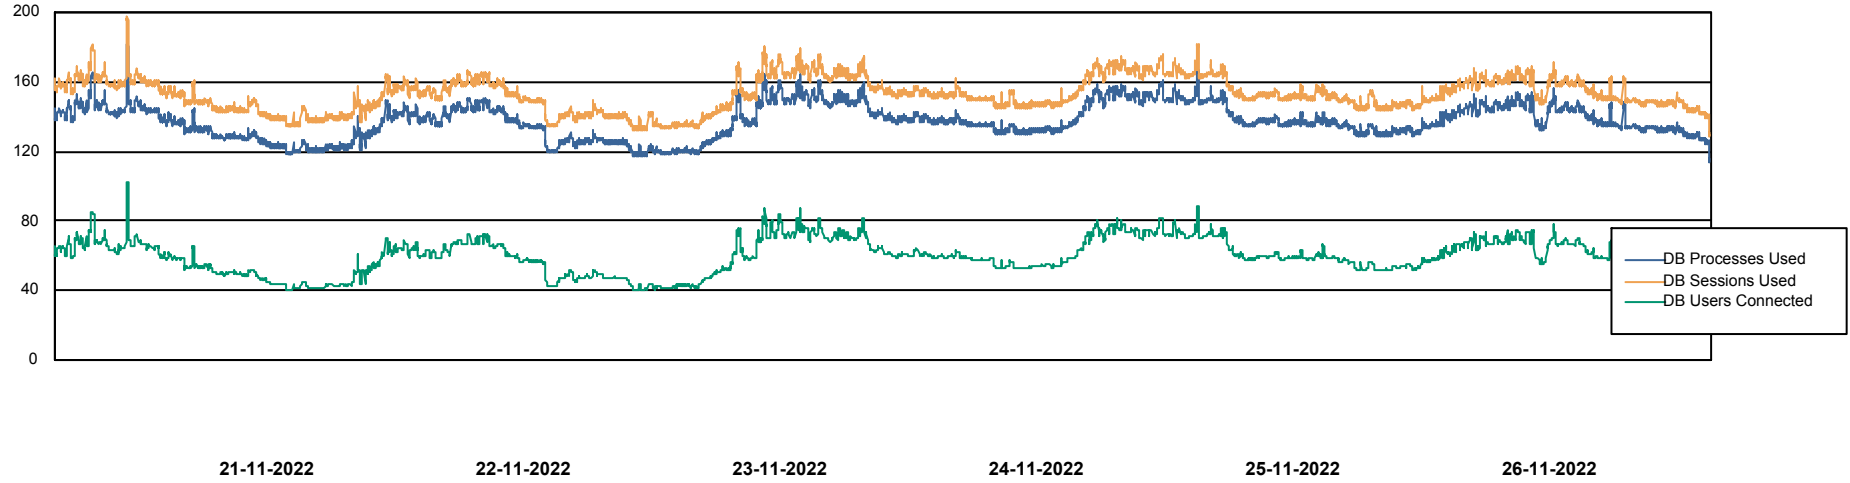

Harddisk Usage RFL_STB

	Free disk space on C: (%)	Total disk space on C: (Gb)	Used disk space on C: (Gb)	Free disk space on D: (%)	Total disk space on D: (Gb)	Used disk space on D: (Gb)	Free disk space on E: (%)	Total disk space on E: (Gb)	Used disk space on E: (Gb)	Free disk space on F: (%)
26-11-2022	25	195	146	72	559	156	34	559	366	80
25-11-2022	25	195	146	72	559	156	34	559	366	80
24-11-2022	25	195	147	72	559	156	34	559	366	80
23-11-2022	25	195	147	72	559	156	34	559	366	79
22-11-2022	25	195	147	72	559	156	34	559	366	79
21-11-2022	25	195	147	72	559	156	34	559	366	79
20-11-2022	25	195	147	72	559	156	34	559	366	79

Weekly SLA Customer Report

Customer RFL_Production
Database ID 36

Database Performance RFLDB_Production

Weekly SLA Customer Report

Customer RFL_Production
Database ID 36

Database Performance RFLDB_Standby

DATABASE SIZE RFLDB_Production