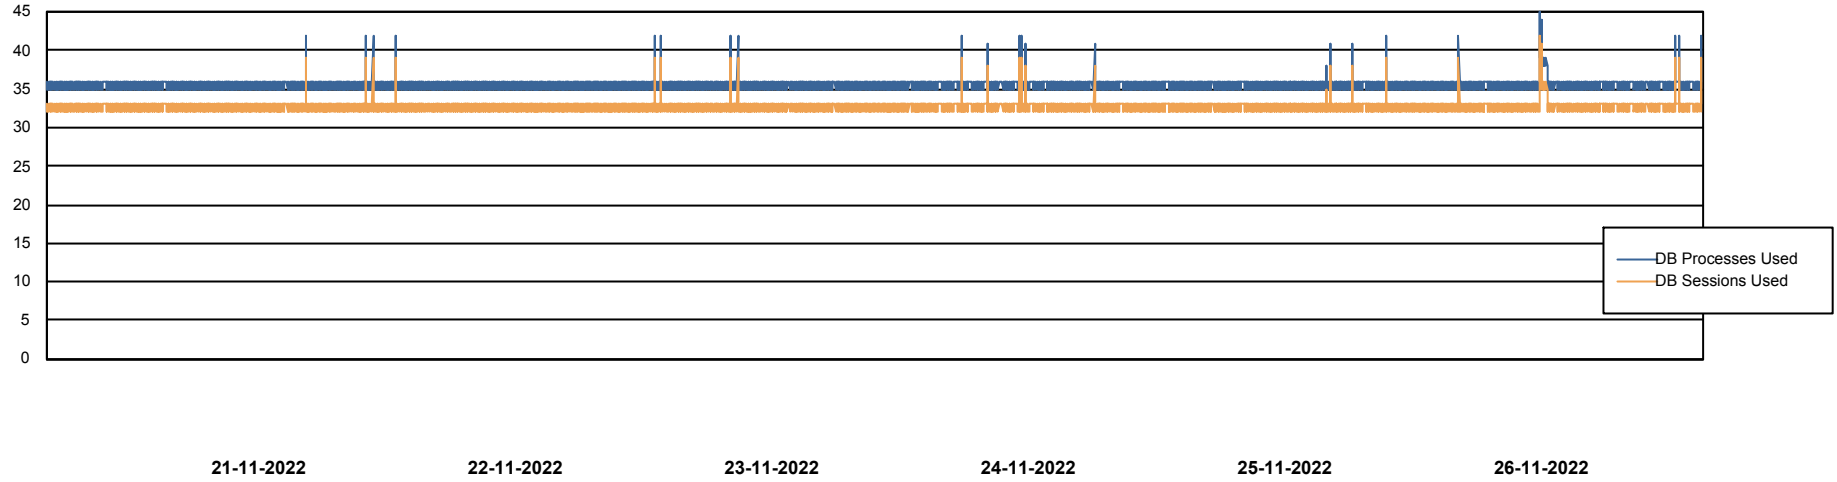

Weekly SLA Customer Report

Customer RFL_Production
Database ID 36

Database Performance RFLDB_Production

Weekly SLA Customer Report

Customer RFL_Production
Database ID 36

Database Performance RFLDB_Standby

DATABASE SIZE RFLDB_Production

Database growth over last month

Weekly SLA Customer Report

Customer RFL_Production
 Database ID 36

Database Tablespace RFLDB_Production

Date	Tablespace Name	Filesize (Gb)	Usedsize (Gb)	Percentage free
26-11-2022	ABSDATA	90	71	21
	INDX	225	187	17
25-11-2022	ABSDATA	90	71	21
	INDX	225	187	17
24-11-2022	ABSDATA	90	71	21
	INDX	225	186	17
23-11-2022	ABSDATA	90	71	21
	INDX	225	186	17
22-11-2022	ABSDATA	90	71	21
	INDX	225	186	17
21-11-2022	ABSDATA	90	71	21
	INDX	225	186	17
20-11-2022	ABSDATA	90	71	21
	INDX	225	186	17