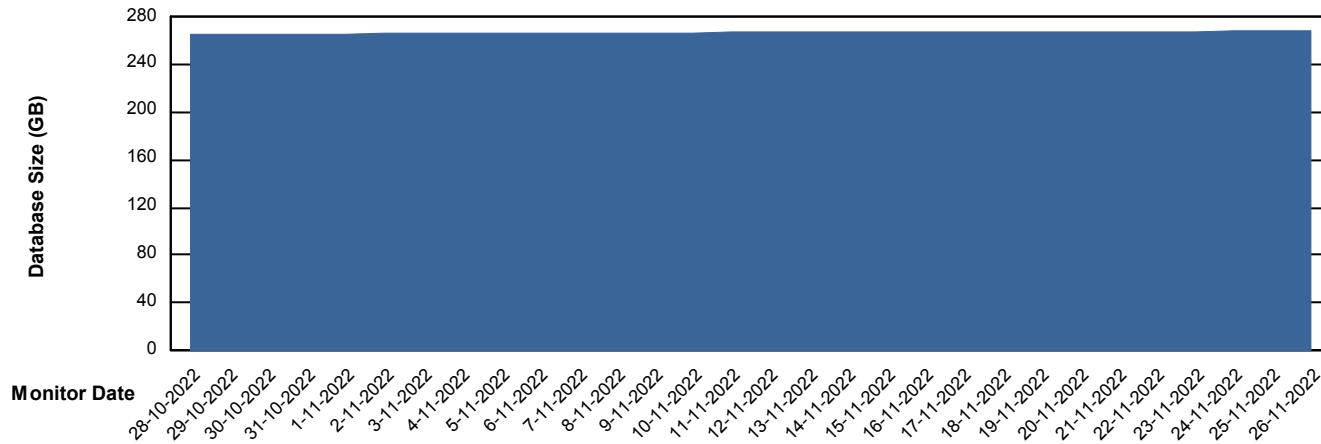

Weekly SLA Customer Report

Customer RFL_Production
Database ID 36

Database Performance RFLDB_Production

Weekly SLA Customer Report

Customer RFL_Production
Database ID 36

Database Performance RFLDB_Standby

DATABASE SIZE RFLDB_Production

Database growth over last month

Weekly SLA Customer Report

Customer RFL_Production
 Database ID 36

Database Tablespace RFLDB_Production

Date	Tablespace Name	Filesize (Gb)	Usedsize (Gb)	Percentage free
26-11-2022	ABSDATA	90	71	21
	INDX	225	187	17
25-11-2022	ABSDATA	90	71	21
	INDX	225	187	17
24-11-2022	ABSDATA	90	71	21
	INDX	225	186	17
23-11-2022	ABSDATA	90	71	21
	INDX	225	186	17
22-11-2022	ABSDATA	90	71	21
	INDX	225	186	17
21-11-2022	ABSDATA	90	71	21
	INDX	225	186	17
20-11-2022	ABSDATA	90	71	21
	INDX	225	186	17