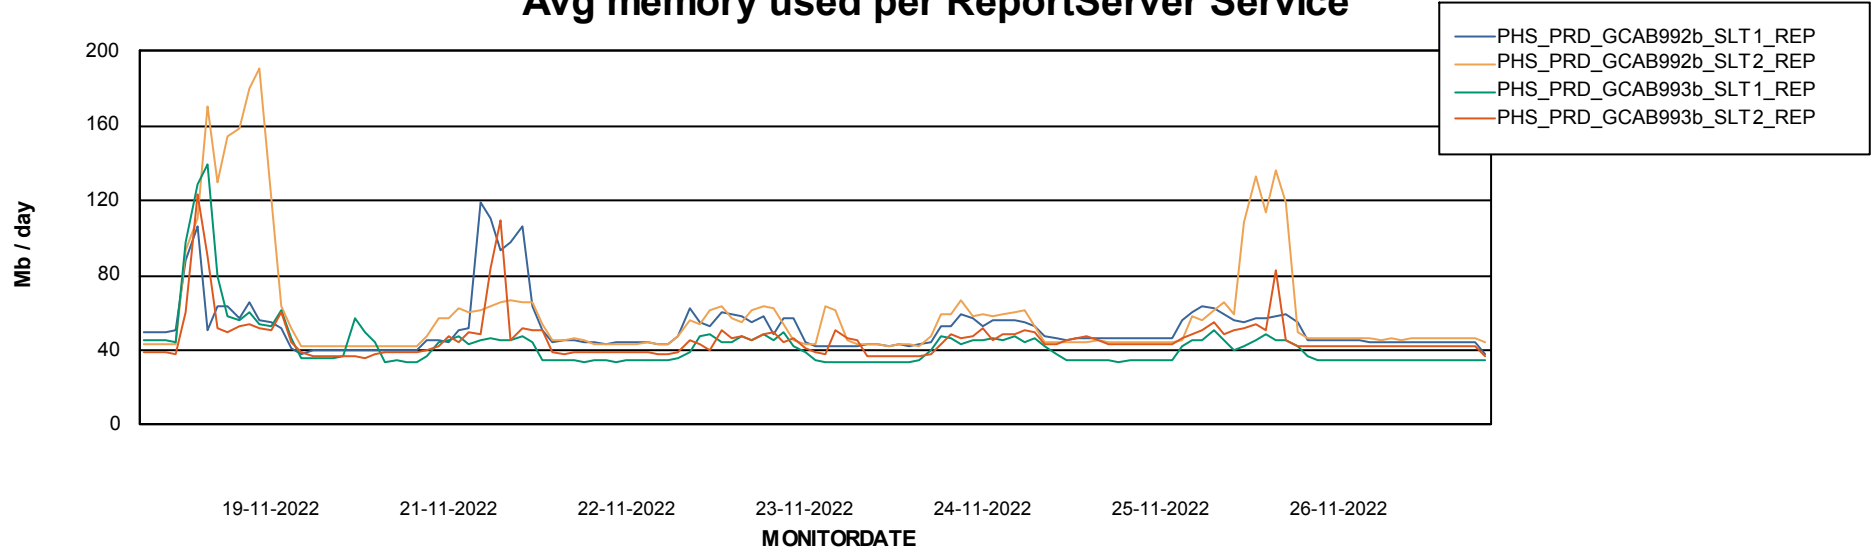

ABSSolute Application ReportServer Services

Avg memory used per ReportServer Service