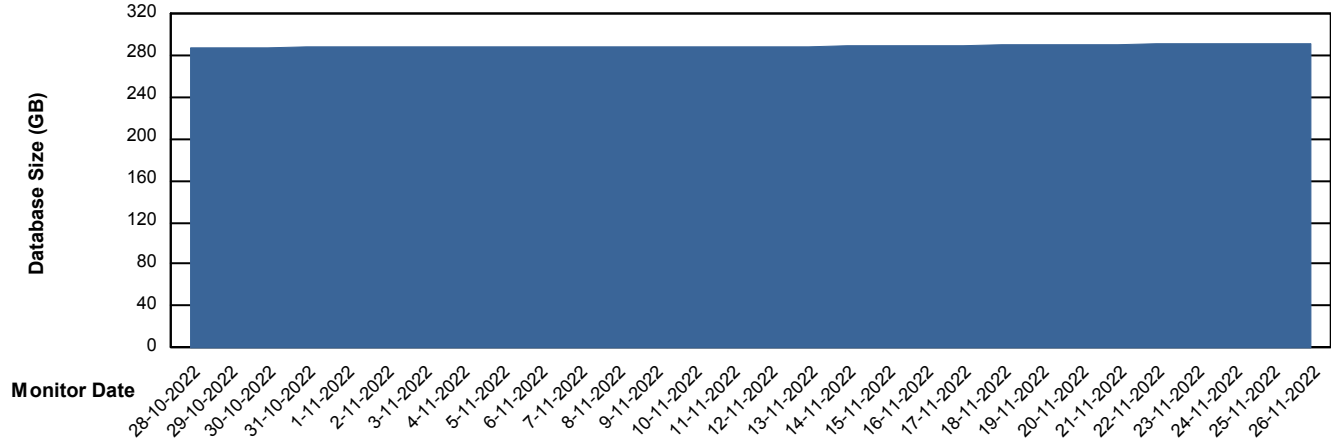

DATABASE SIZE PHSDB_Production

Database growth over last month