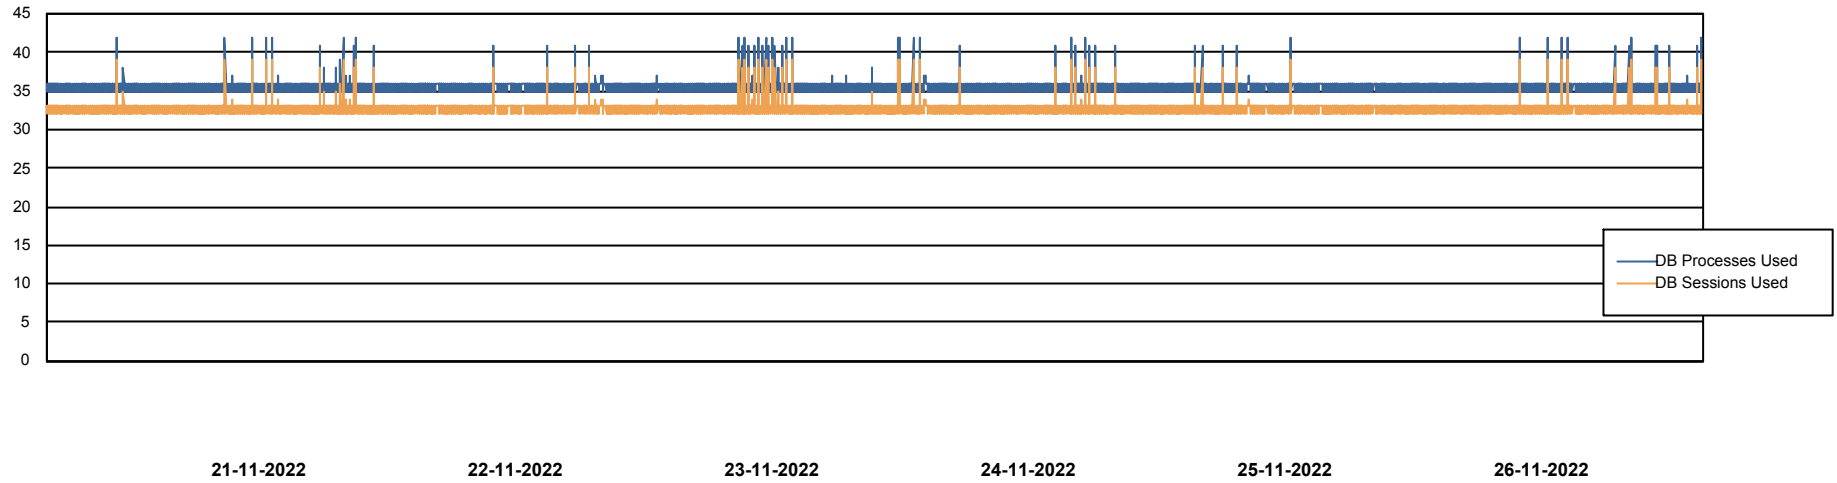

Database Performance PHSDB_Standby

DB Processes Max 1,000