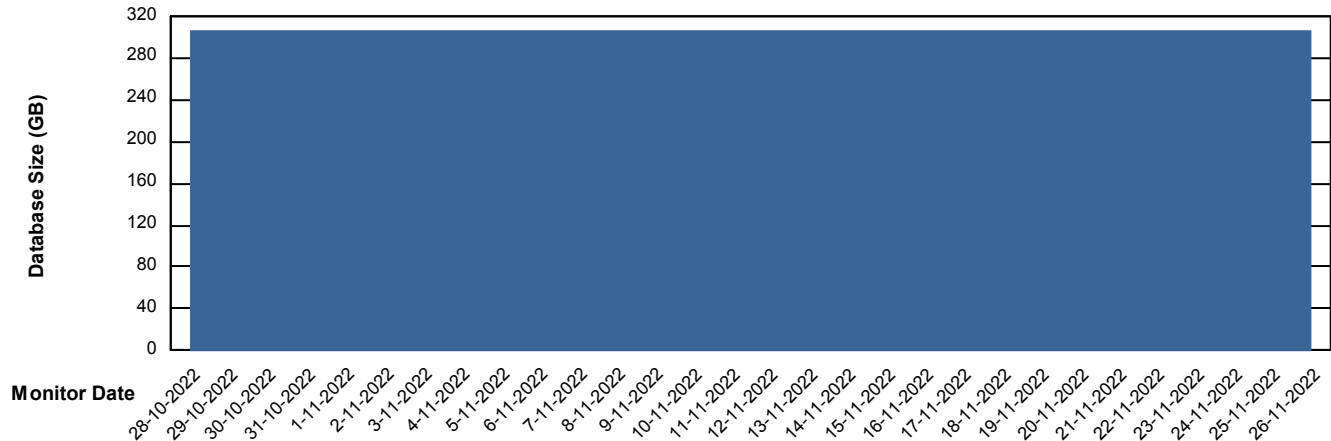

DATABASE SIZE PHSDB_Test

Database growth over last month