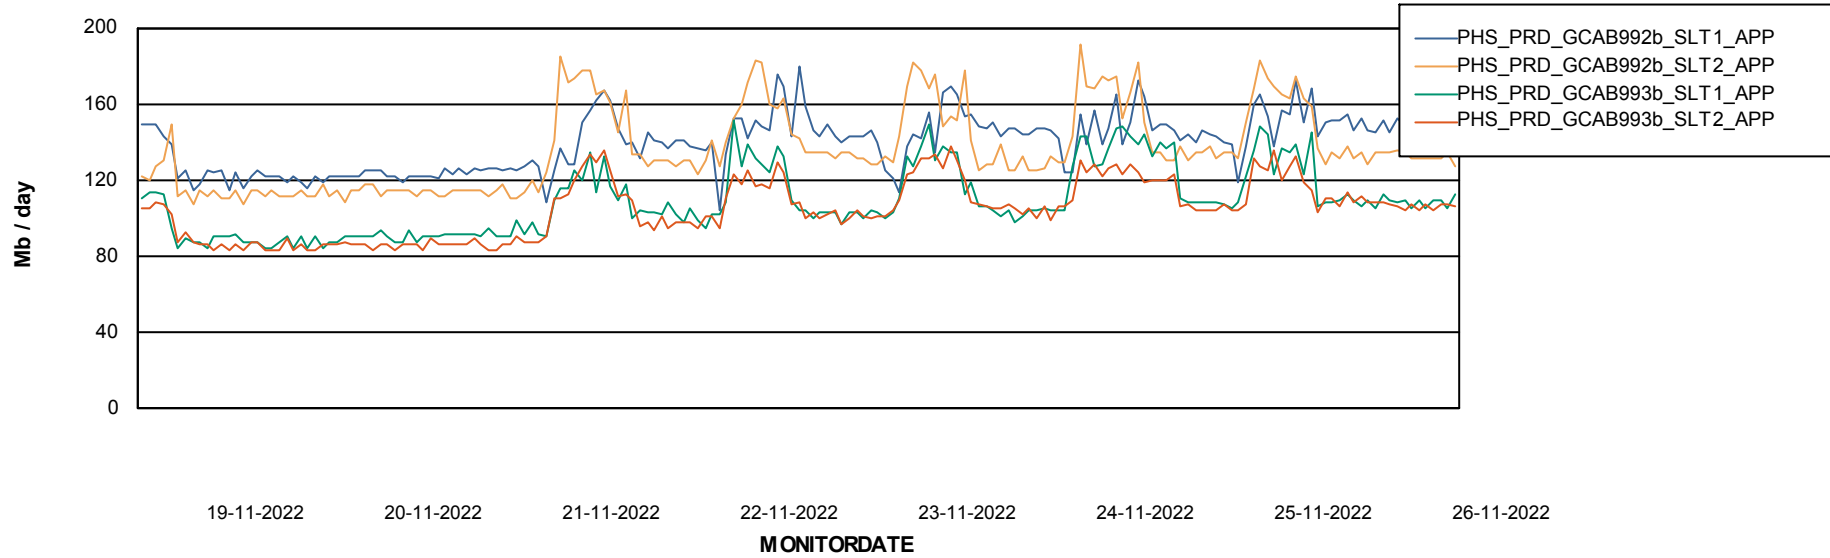

ABSSolute Application Server Services

Avg memory used per ABS Server Service