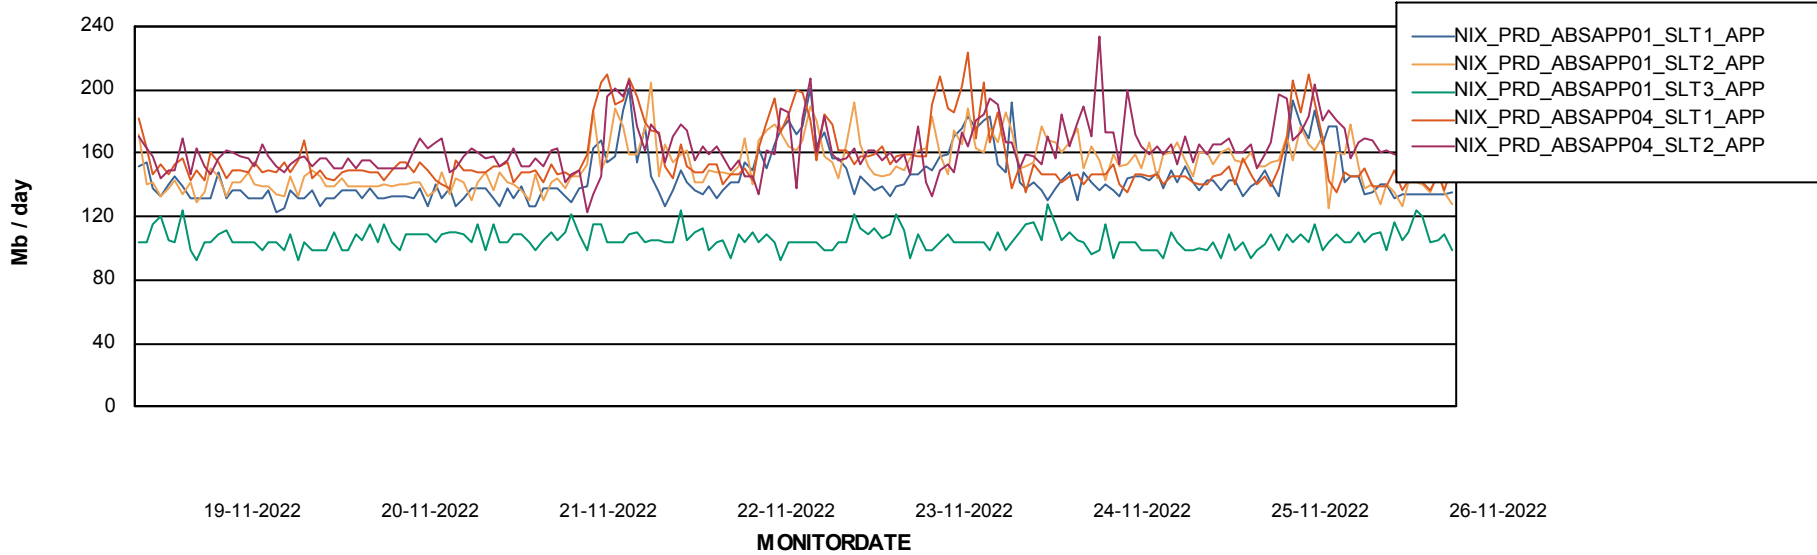

Standby Database Health NIX_Production

Recovery lag for last 7 days

Weekly SLA Customer Report

Customer NIX_Production
Database ID 51

ABSolute Application Server Services

Avg memory used per ABS Server Service