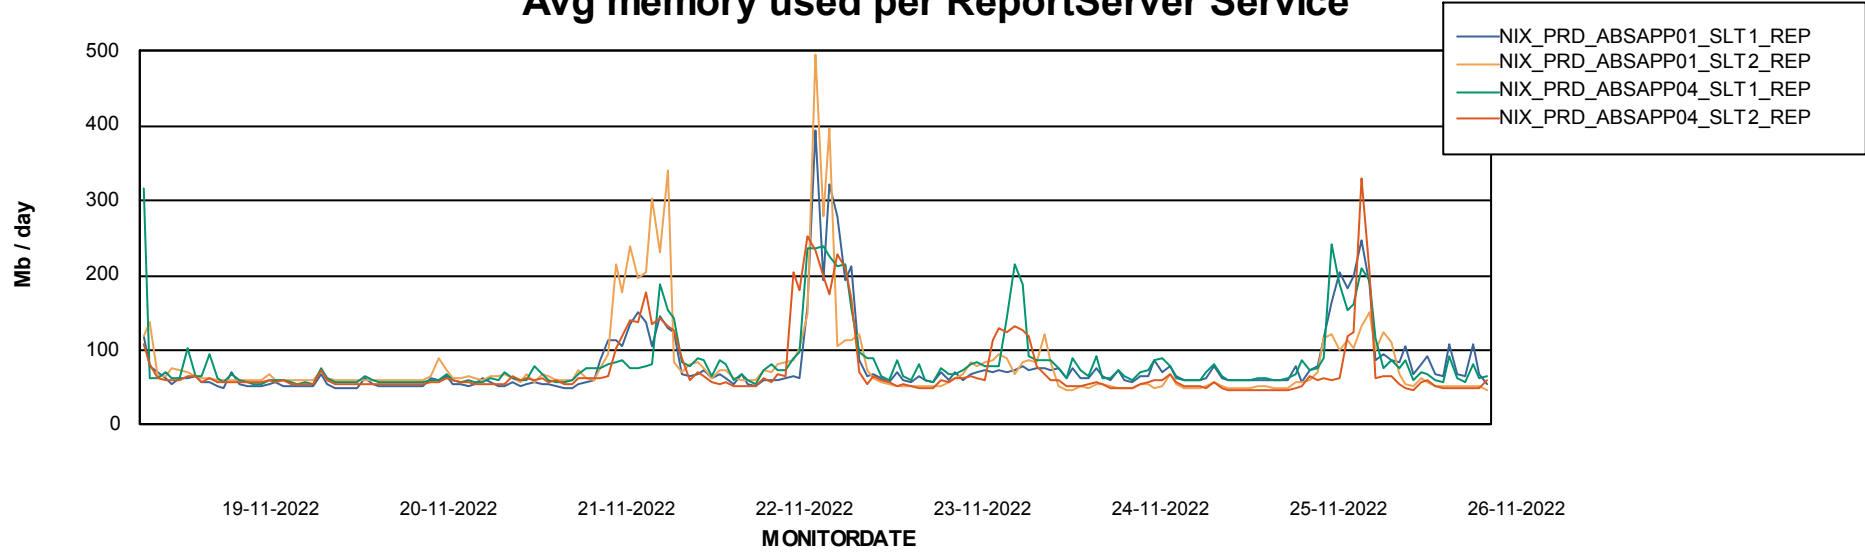

Avg users per day per ABS server

Weekly SLA Customer Report

Customer NIX_Production
Database ID 51

ABSSolute Application ReportServer Services

Avg memory used per ReportServer Service

Weekly SLA Customer Report