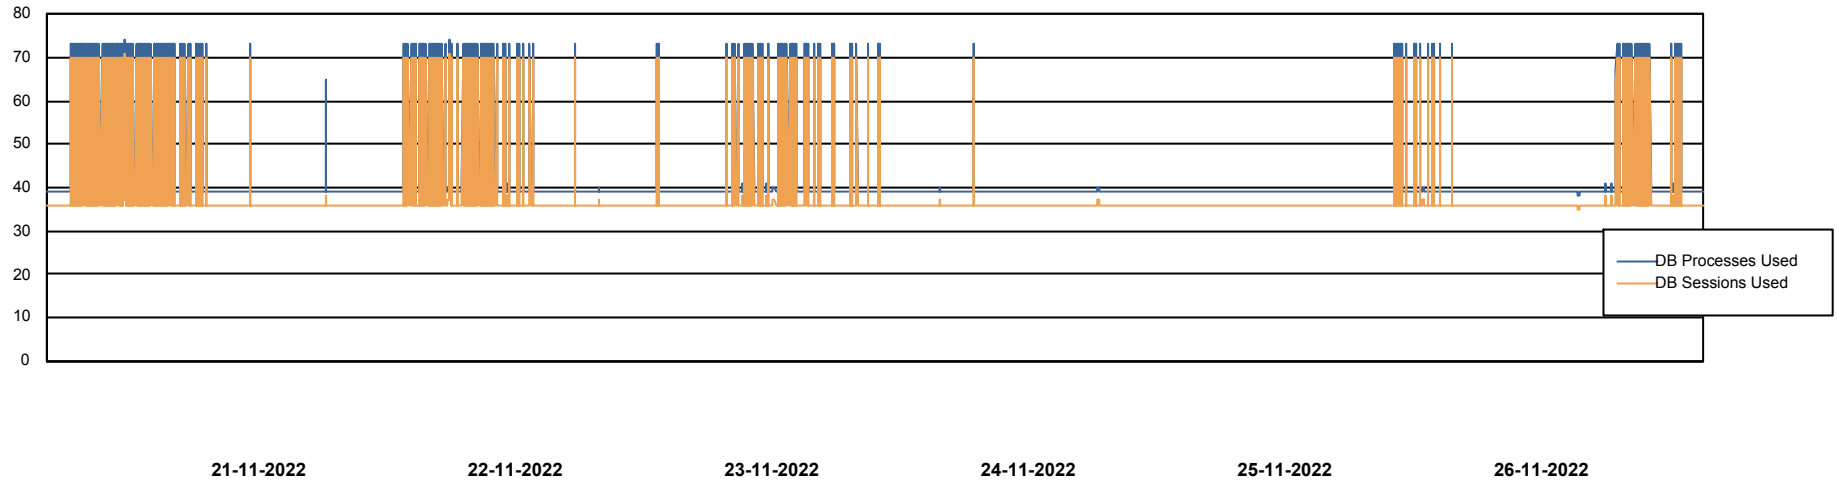

Weekly SLA Customer Report

Customer NIX_Production
Database ID 51

Database Performance NIXDB_BI

Weekly SLA Customer Report

Customer NIX_Production
Database ID 51

Database Performance NIXDB_Production

Weekly SLA Customer Report

Customer NIX_Production
Database ID 51

Database Performance NIXDB_Standby

DB Processes Max 300

Weekly SLA Customer Report

Customer NIX_Production
Database ID 51

DATABASE SIZE NIXDB_BI

Database growth over last month