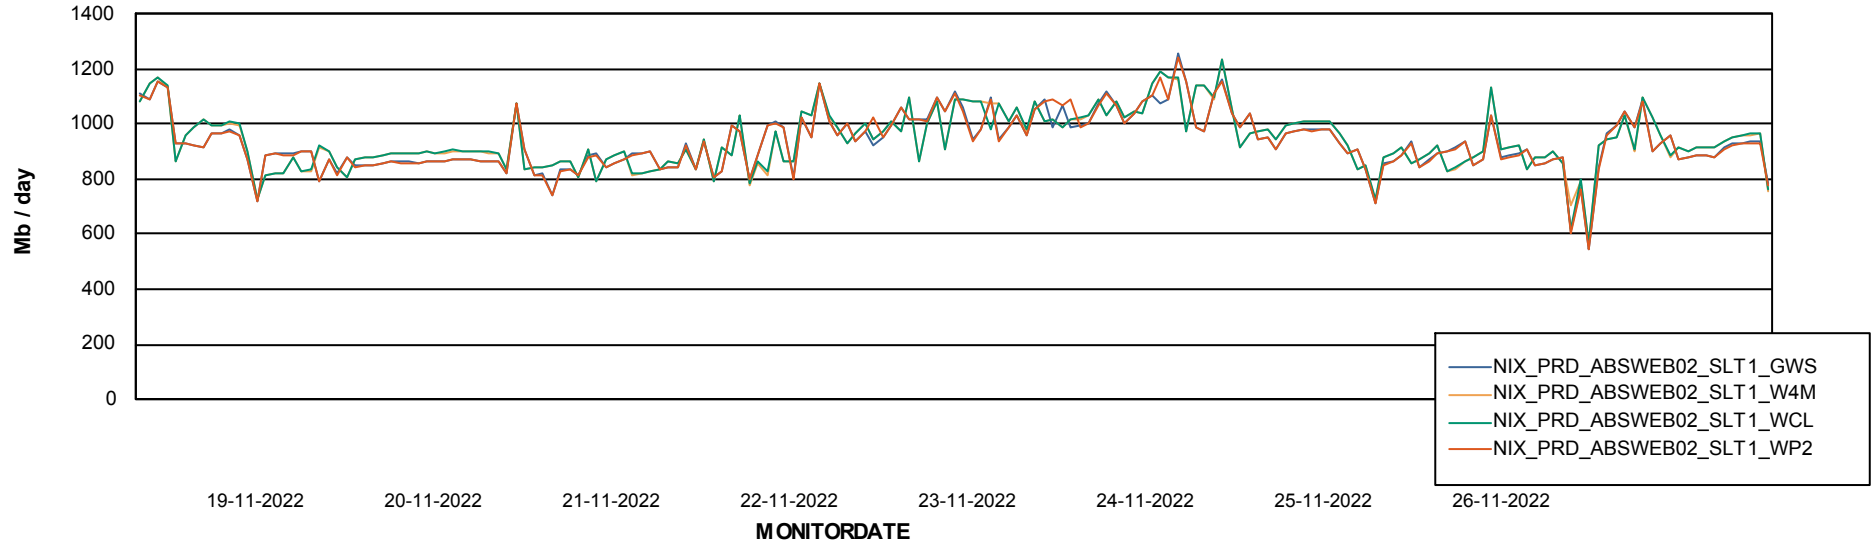

ABSSolute Web Component Services

Avg memory used per ABS Web component