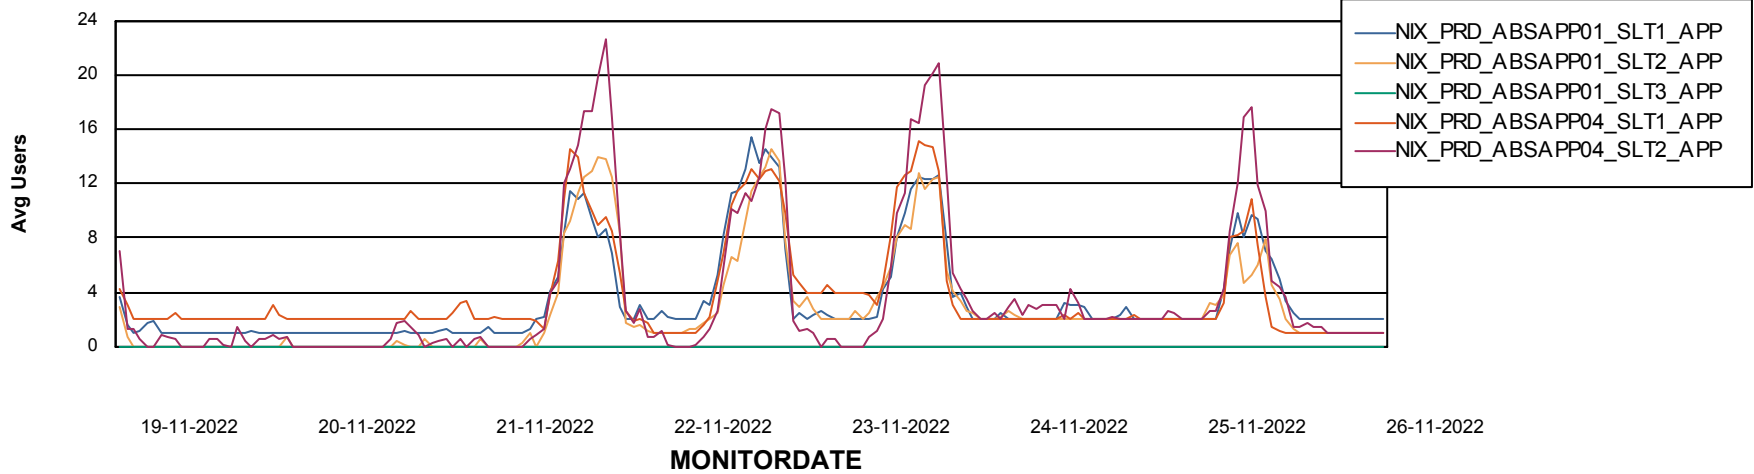

Standby Database Health NIX_Production

Recovery lag for last 7 days

Weekly SLA Customer Report

Customer NIX_Production
Database ID 51

ABSolute Application Server Services

Avg memory used per ABS Server Service

Avg users per day per ABS server

Weekly SLA Customer Report

Customer NIX_Production
Database ID 51

ABSSolute Application ReportServer Services

Avg memory used per ReportServer Service

Weekly SLA Customer Report