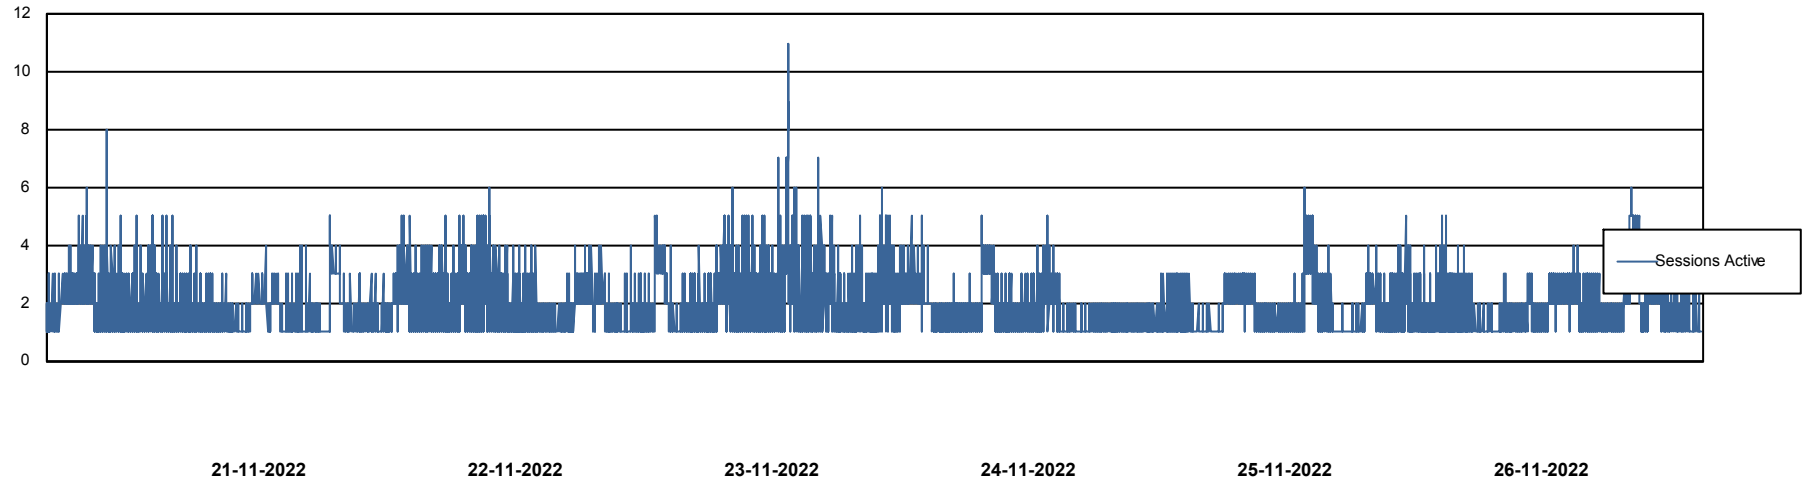

Weekly SLA Customer Report

Customer NIX_Production
Database ID 51

Database Performance NIXDB_BI

Weekly SLA Customer Report

Customer NIX_Production
Database ID 51

Database Performance NIXDB_Production

Weekly SLA Customer Report

Customer NIX_Production
Database ID 51

Database Performance NIXDB_Standby

DB Processes Max 300

Weekly SLA Customer Report

Customer NIX_Production
Database ID 51

DATABASE SIZE NIXDB_BI

Database growth over last month