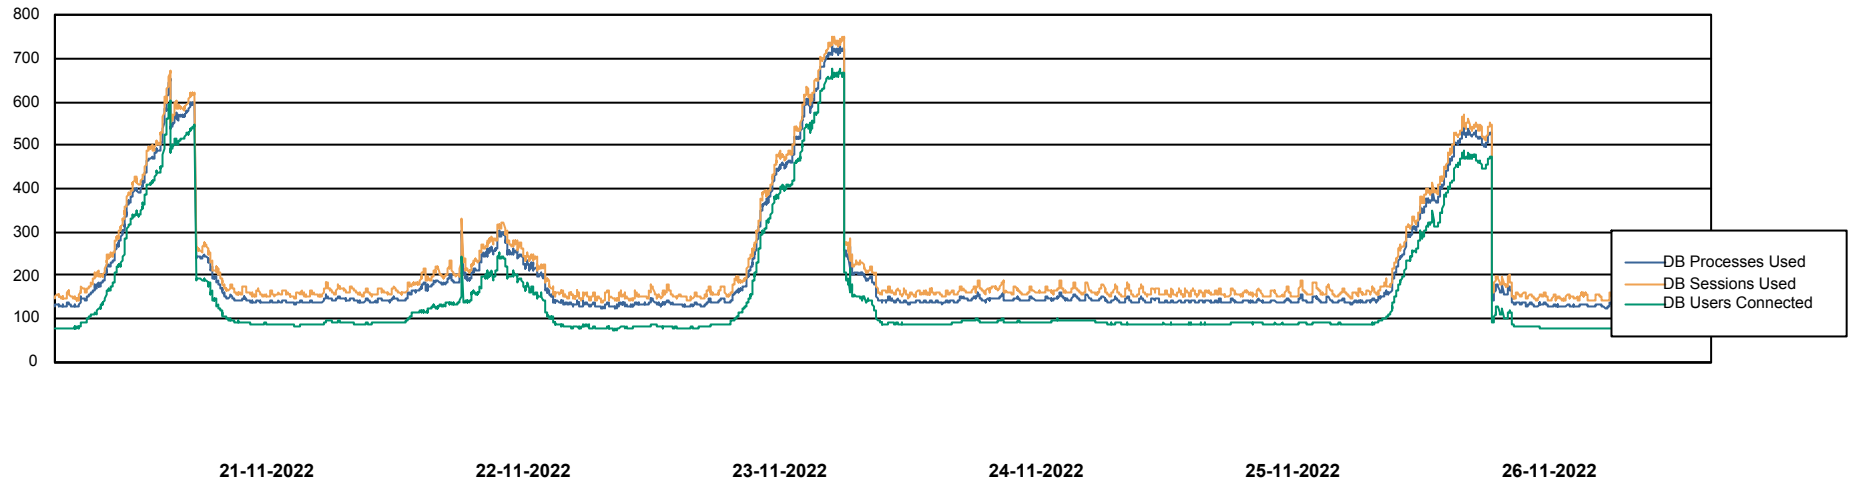

Weekly SLA Customer Report

Customer NIX_Production
Database ID 51

Database Performance NIXDB_BI

Weekly SLA Customer Report

Customer NIX_Production
Database ID 51

Database Performance NIXDB_Production

Weekly SLA Customer Report

Customer NIX_Production
Database ID 51

Database Performance NIXDB_Standby

DB Processes Max 300

Weekly SLA Customer Report

Customer NIX_Production
Database ID 51

DATABASE SIZE NIXDB_BI

Database growth over last month