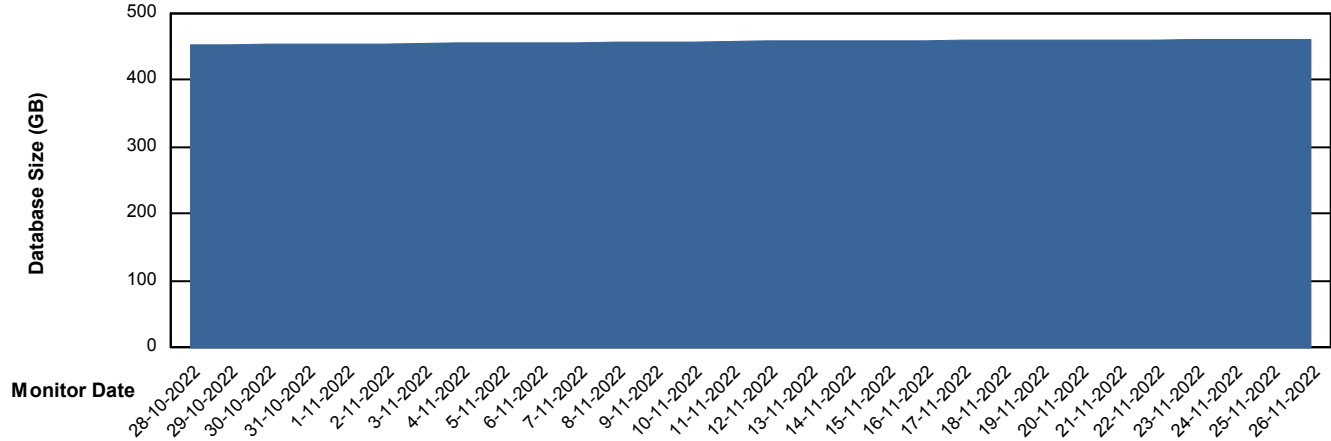

DATABASE SIZE LTS_PROD_CLSABSBI01_BI

Database growth over last month