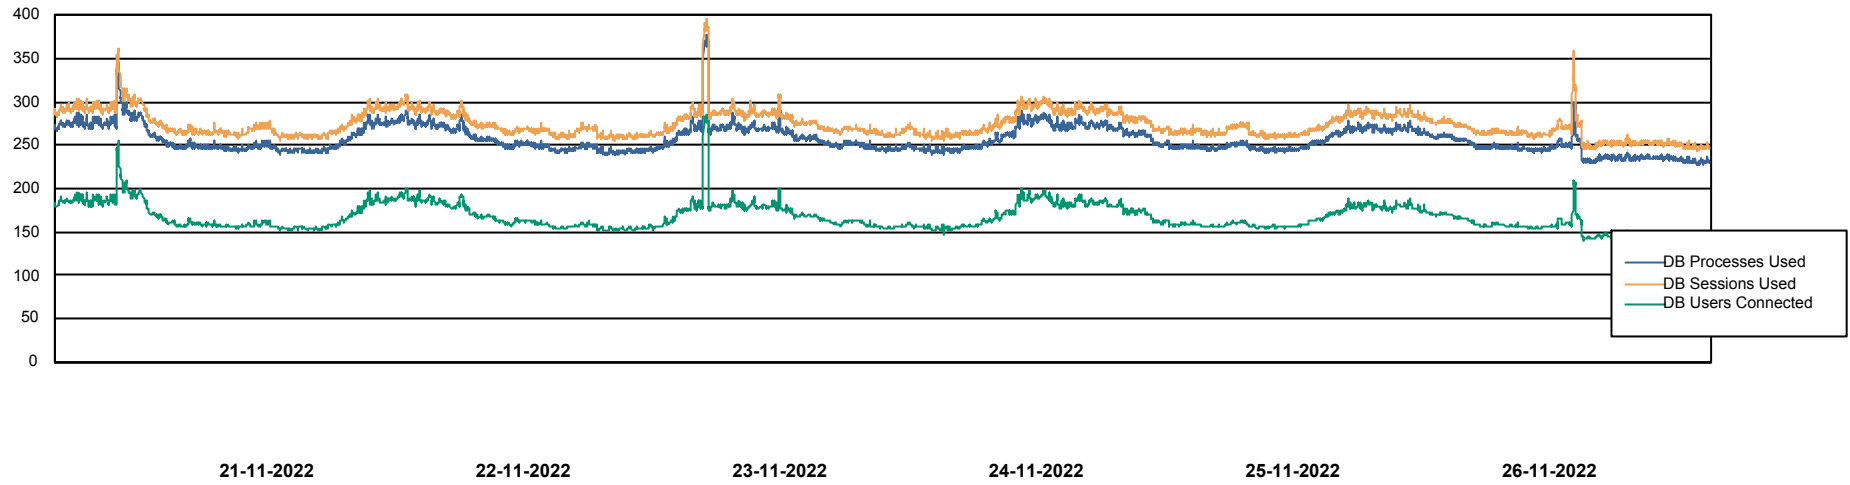

Weekly SLA Customer Report

Customer LTS(CleanLease)_Production
Database ID 126

Database Performance LTS_PROD_CLSABSBI01_BI

Weekly SLA Customer Report

Customer LTS(CleanLease)_Production
Database ID 126

Database Performance LTS_PROD_CLSABSD01_PRDB