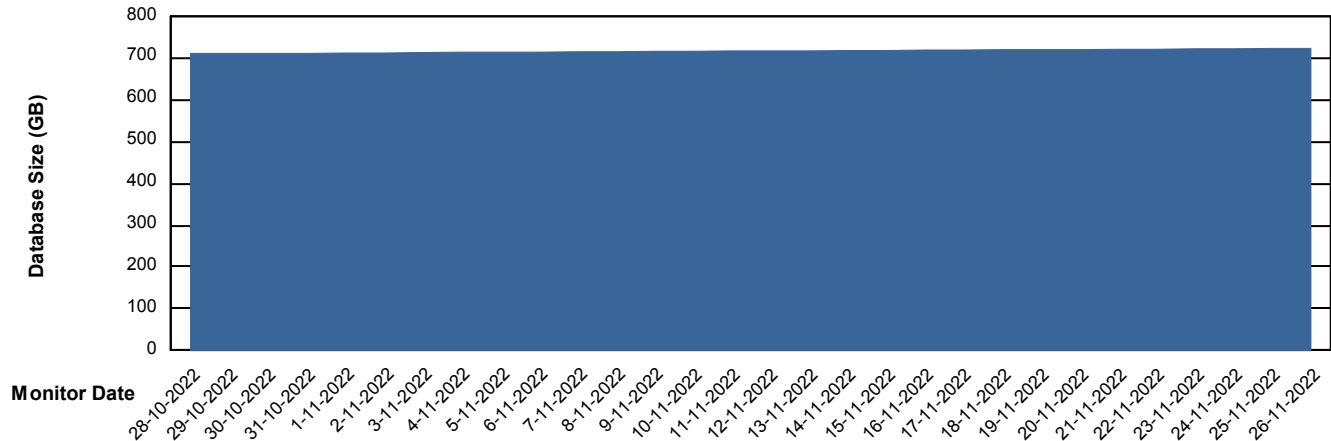

Customer LTS(CleanLease)_Production
Database ID 126

DATABASE SIZE LTS_PROD_CLSABSBI01_BI

Database growth over last month

DATABASE SIZE LTS_PROD_CLSABSDB01_PRDB

Database growth over last month

Weekly SLA Customer Report