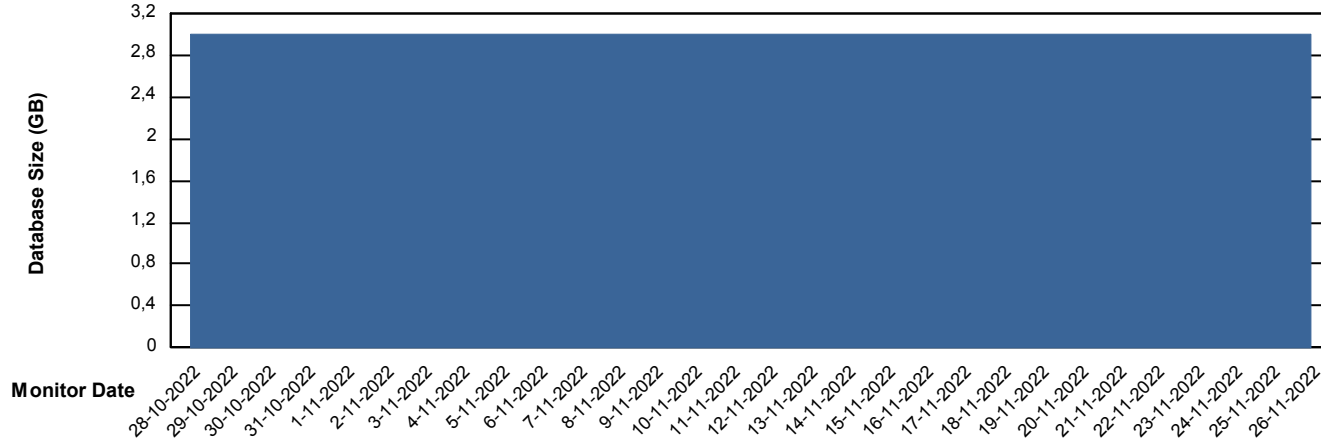

Customer KLH_Production
Database ID 139

Database Performance KLHDB_Standby

DB Processes Max 1,000
DB Processes Max 0
DB Processes Max 4

Weekly SLA Customer Report

Customer KLH_Production
Database ID 139

DATABASE SIZE KLHDB_BI

Database growth over last month

DATABASE SIZE KLHDB_Production

Database growth over last month

Weekly SLA Customer Report

Customer KLH_Production
Database ID 139

Database Tablespace KLHDB_BI

Date	Tablespace Name	Filesize (Gb)	Usedsize (Gb)	Percentage free
26-11-2022	ABSDATA	4	0	97
	INDX	8	0	94
25-11-2022	ABSDATA	4	0	97
	INDX	8	0	94
24-11-2022	ABSDATA	4	0	97
	INDX	8	0	94
23-11-2022	ABSDATA	4	0	97
	INDX	8	0	94
22-11-2022	ABSDATA	4	0	97
	INDX	8	0	94
21-11-2022	ABSDATA	4	0	97
	INDX	8	0	94
20-11-2022	ABSDATA	4	0	97
	INDX	8	0	94