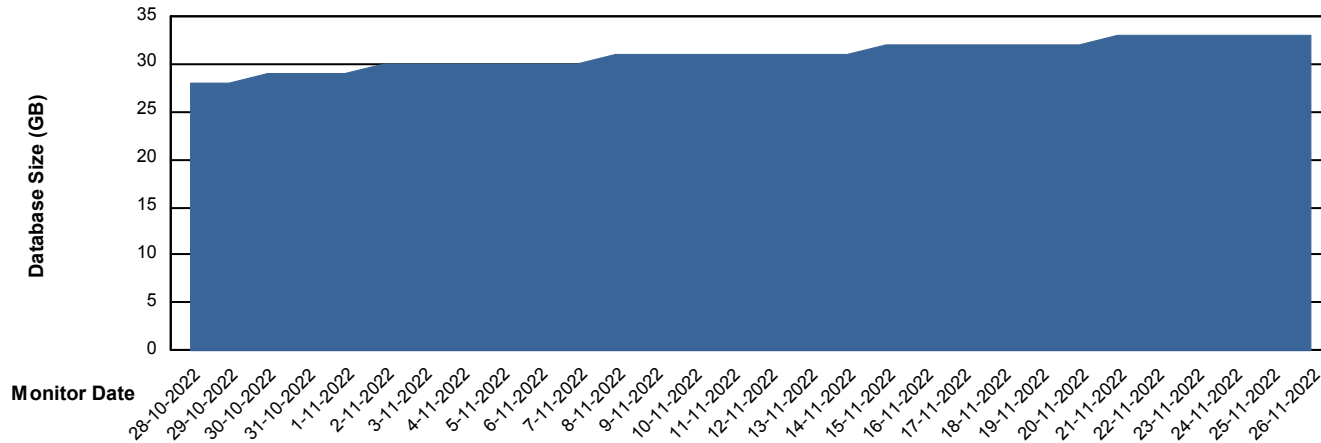

Customer KLH_Production
Database ID 139

Database Performance KLHDB_Standby

DB Processes Max 1,000
DB Processes Max 0
DB Processes Max 4

Weekly SLA Customer Report

Customer KLH_Production
Database ID 139

DATABASE SIZE KLHDB_BI

Database growth over last month

DATABASE SIZE KLHDB_Production

Database growth over last month

Weekly SLA Customer Report

Customer KLH_Production
Database ID 139

Database Tablespace KLHDB_BI

Date	Tablespace Name	Filesize (Gb)	Usedsize (Gb)	Percentage free
26-11-2022	ABSDATA	4	0	97
	INDX	8	0	94
25-11-2022	ABSDATA	4	0	97
	INDX	8	0	94
24-11-2022	ABSDATA	4	0	97
	INDX	8	0	94
23-11-2022	ABSDATA	4	0	97
	INDX	8	0	94
22-11-2022	ABSDATA	4	0	97
	INDX	8	0	94
21-11-2022	ABSDATA	4	0	97
	INDX	8	0	94
20-11-2022	ABSDATA	4	0	97
	INDX	8	0	94