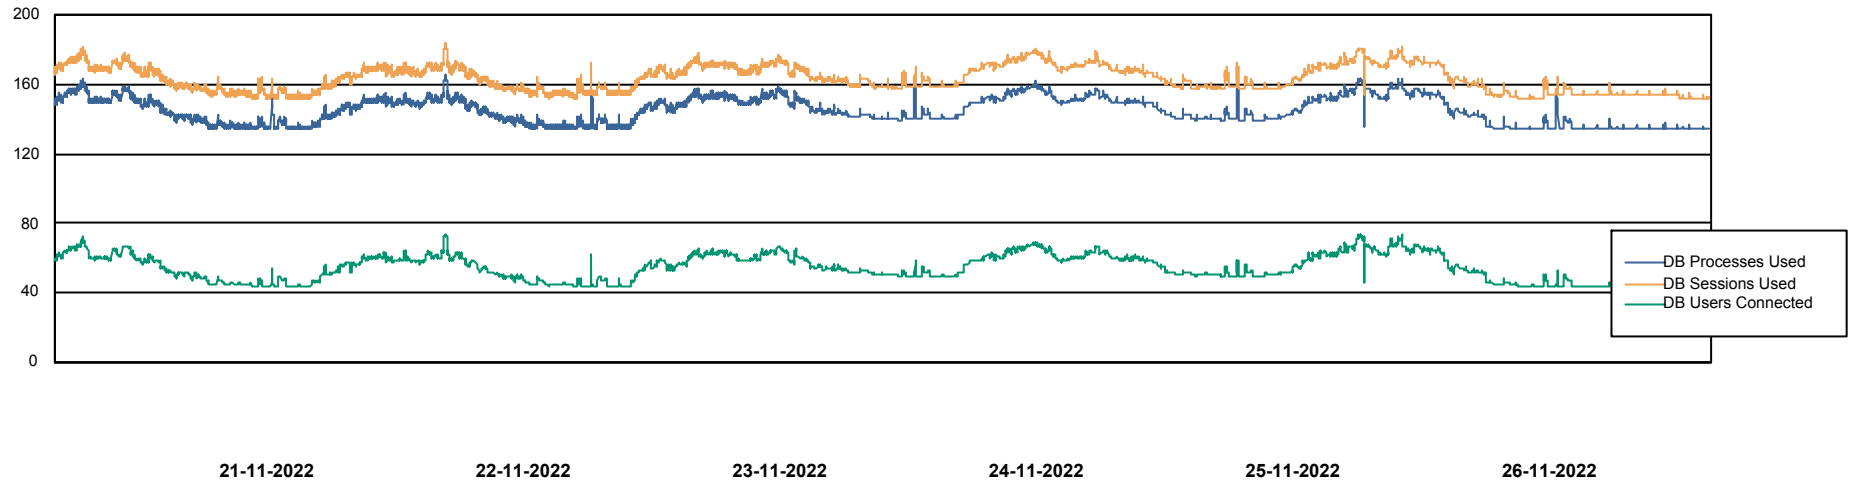

Weekly SLA Customer Report

Customer KLH_Production
Database ID 139

Database Performance KLHDB_BI

Weekly SLA Customer Report

Customer KLH_Production
Database ID 139

Database Performance KLHDB_Production

Weekly SLA Customer Report

Customer KLH_Production
Database ID 139

Database Performance KLHDB_Standby

DB Processes Max 1,000
DB Processes Max 0
DB Processes Max 4

Weekly SLA Customer Report

Customer KLH_Production
Database ID 139

DATABASE SIZE KLHDB_BI