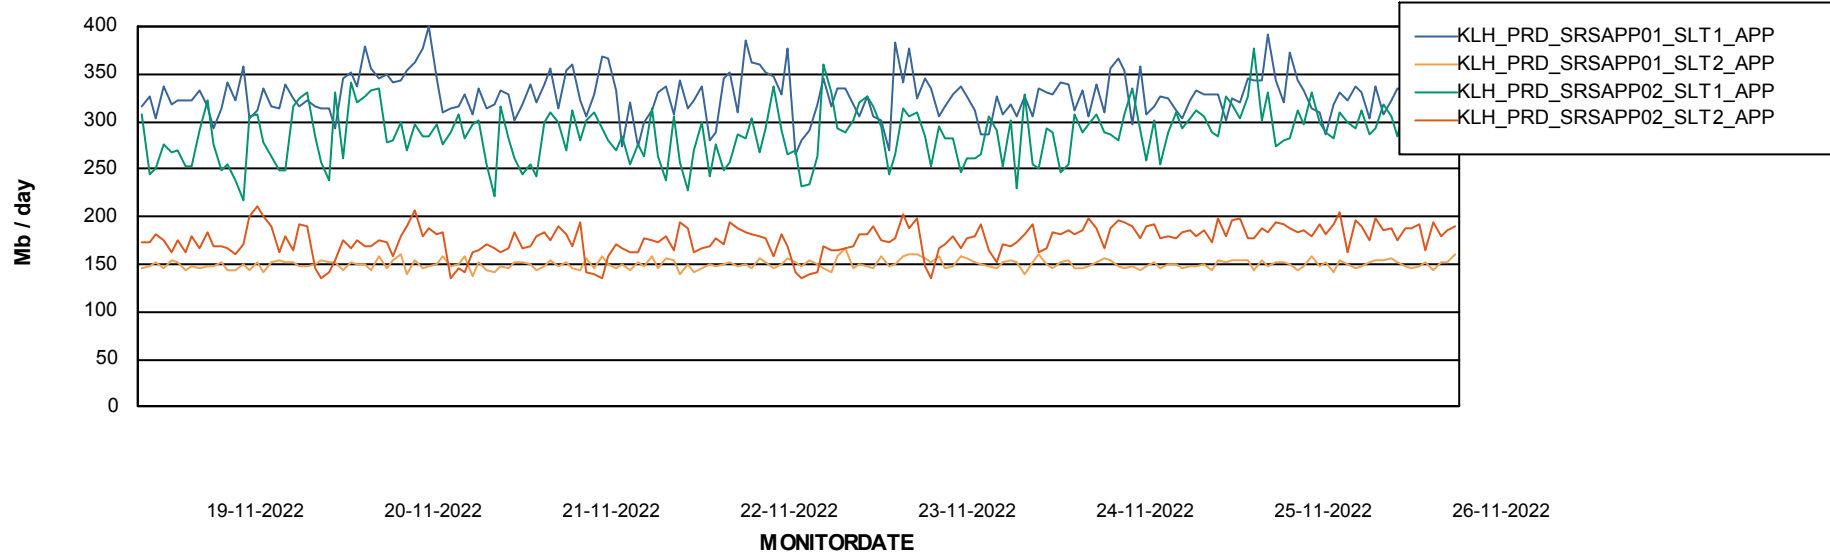

Standby Database Health KLH_Production

Recovery lag for last 7 days

Weekly SLA Customer Report

Customer: KLH_Production
Database ID: 139

ABSSolute Application Server Services

Avg memory used per ABS Server Service