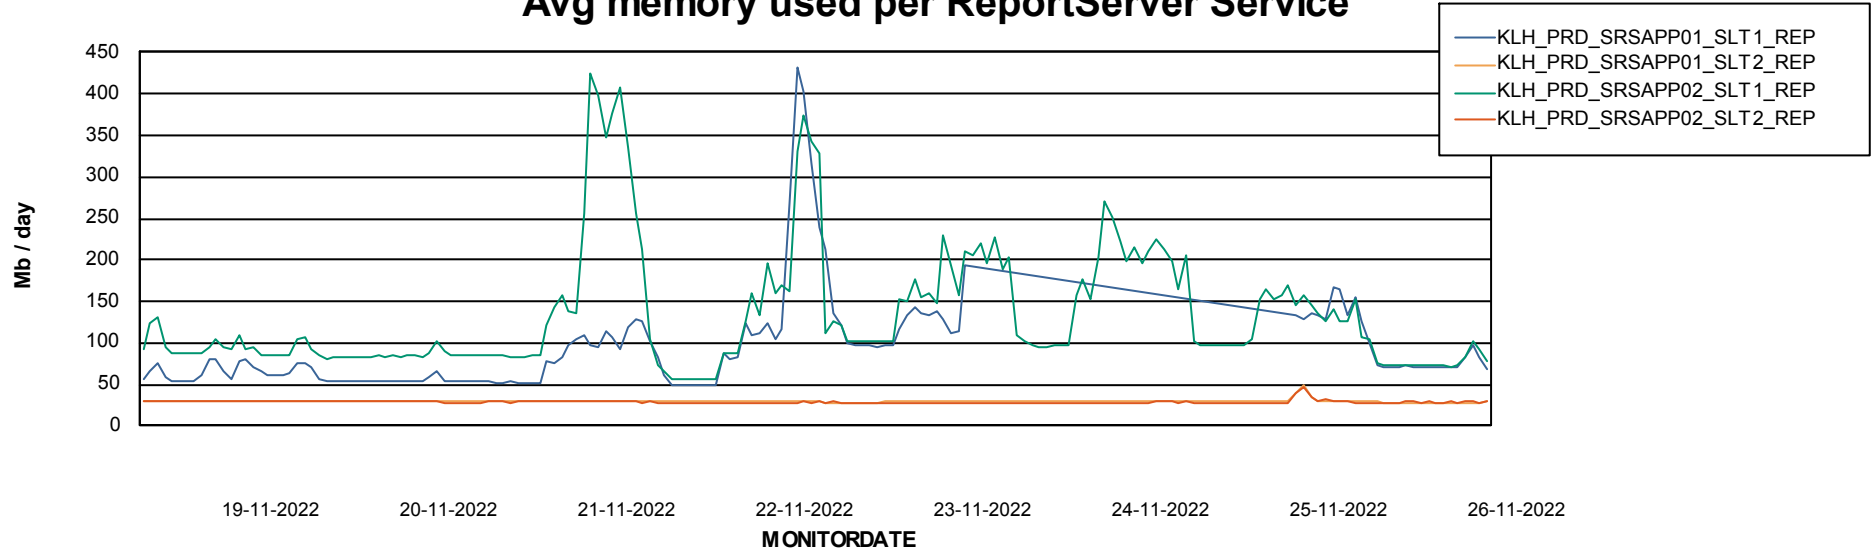

Avg users per day per ABS server

Weekly SLA Customer Report

Customer KLH_Production
Database ID 139

ABSSolute Application ReportServer Services

Avg memory used per ReportServer Service

Weekly SLA Customer Report