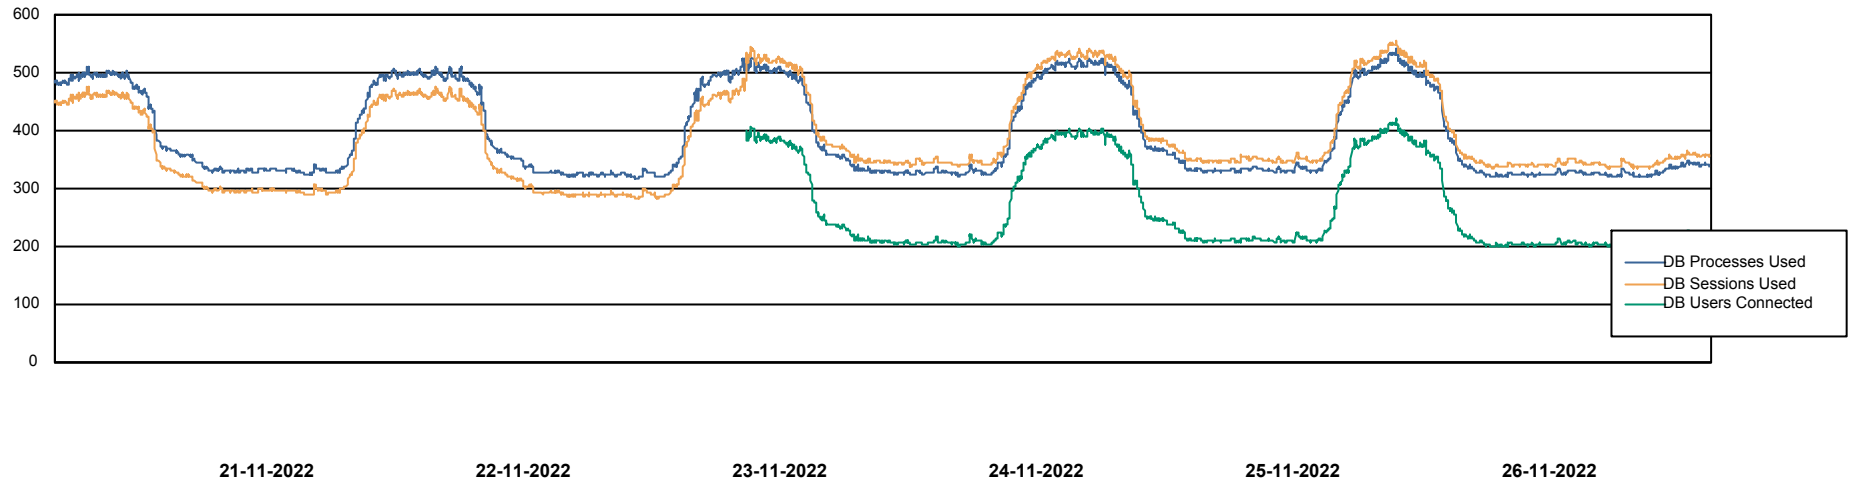

DB Processes Max 4
DB Processes Max 1,000
DB Processes Max 0

Weekly SLA Customer Report

Customer JSG_Production
Database ID 102

Database Performance JSG_PRD_RIKER_DB

Weekly SLA Customer Report

Customer JSG_Production
Database ID 102