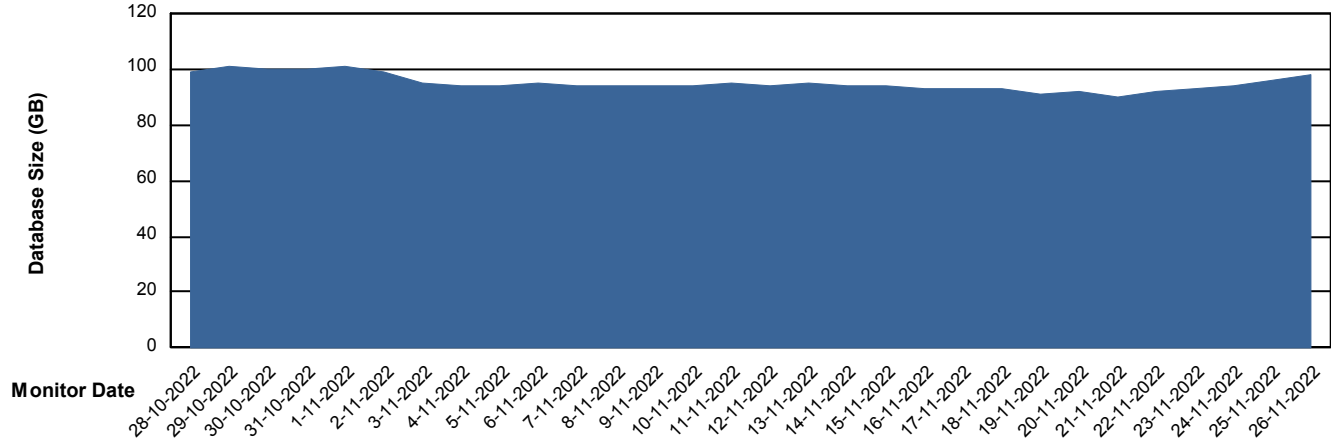

Database Performance JSG_PRD_SAREK_DB

Weekly SLA Customer Report

Customer JSG_Production
 Database ID 102

DATABASE SIZE JSG_PRD_BASHIR_DB

Database growth over last month

DATABASE SIZE JSG_PRD_PICARD_DB_old

Database growth over last month

Weekly SLA Customer Report

Customer JSG_Production
Database ID 102

DATABASE SIZE JSG_PRD_RIKER_DB

Database growth over last month

DATABASE SIZE JSG_PRD_SAREK_DB

Database growth over last month