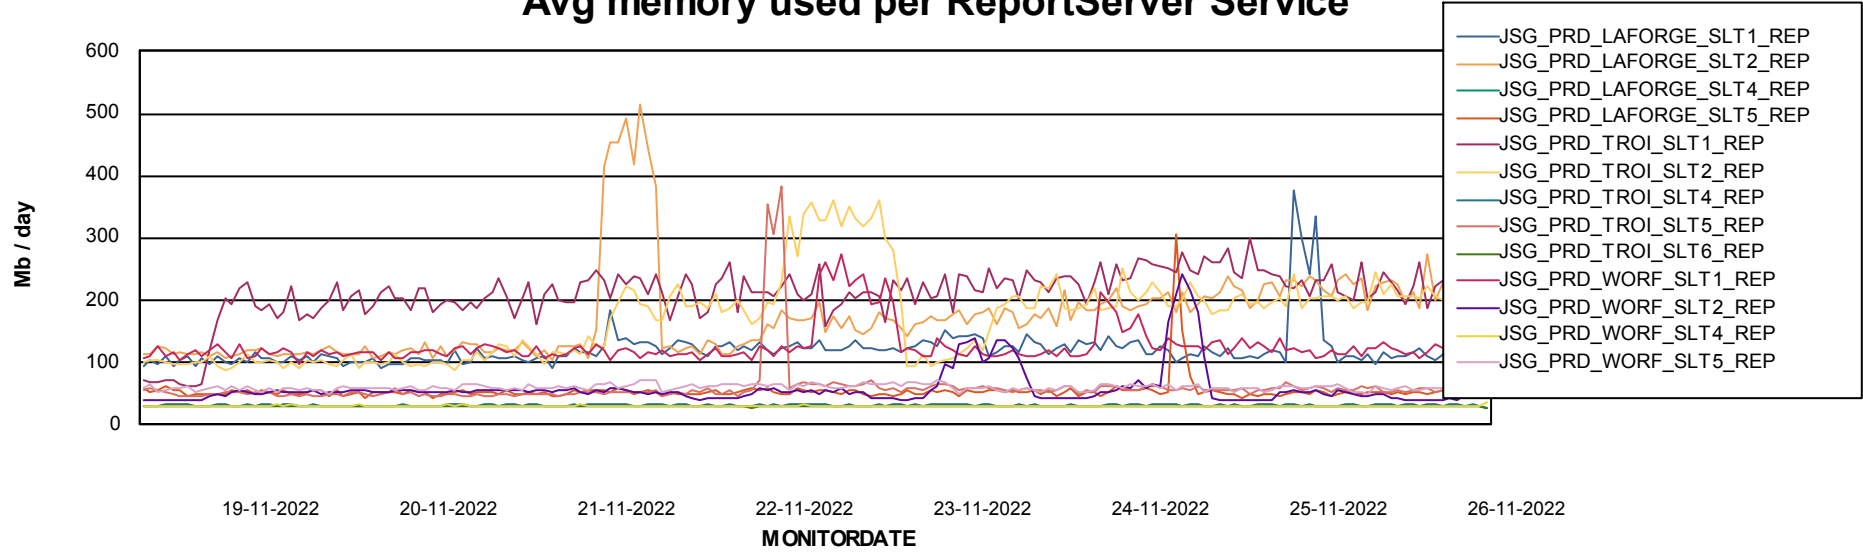

ABSSolute Application ReportServer Services

Avg memory used per ReportServer Service