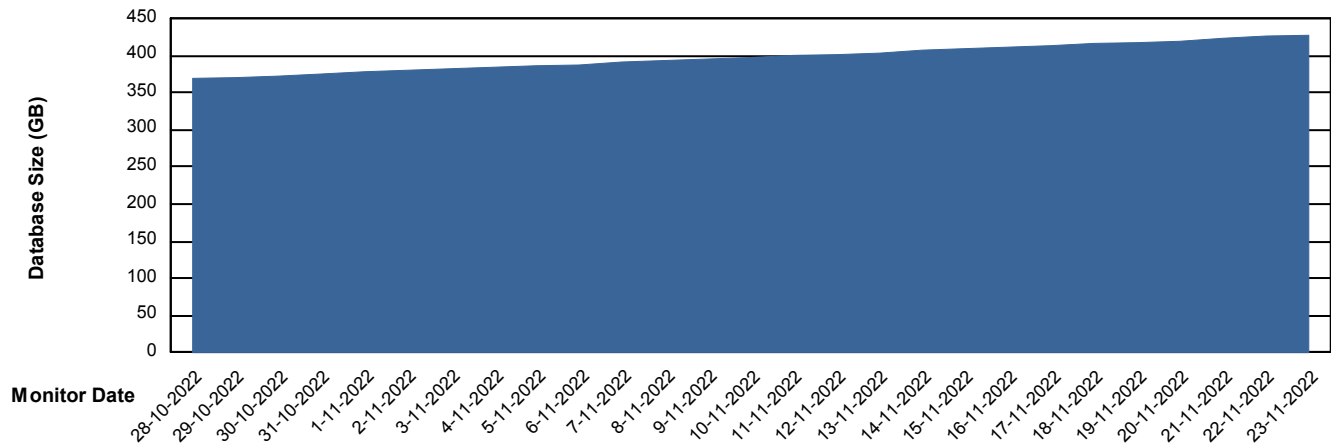

Database Performance JSG_PRD_SAREK_DB

Weekly SLA Customer Report

Customer JSG_Production
 Database ID 102

DATABASE SIZE JSG_PRD_BASHIR_DB

Database growth over last month

DATABASE SIZE JSG_PRD_PICARD_DB_old

Database growth over last month

Weekly SLA Customer Report

Customer JSG_Production
Database ID 102

DATABASE SIZE JSG_PRD_RIKER_DB

Database growth over last month

DATABASE SIZE JSG_PRD_SAREK_DB

Database growth over last month