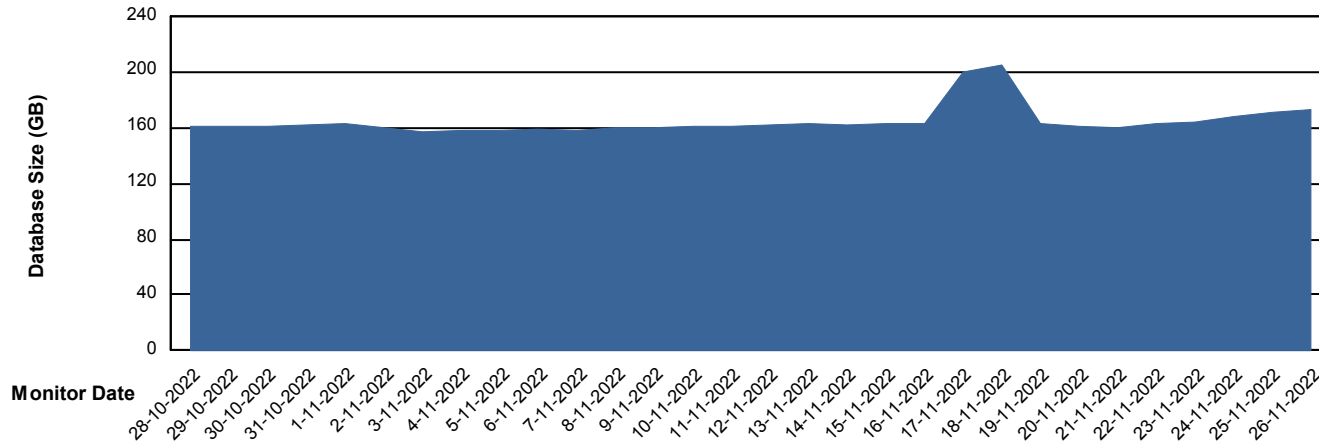

Database growth over last month

Weekly SLA Customer Report

Customer JSG_Production
Database ID 102

DATABASE SIZE JSG_PRD_RIKER_DB

Database growth over last month

DATABASE SIZE JSG_PRD_SAREK_DB

Database growth over last month