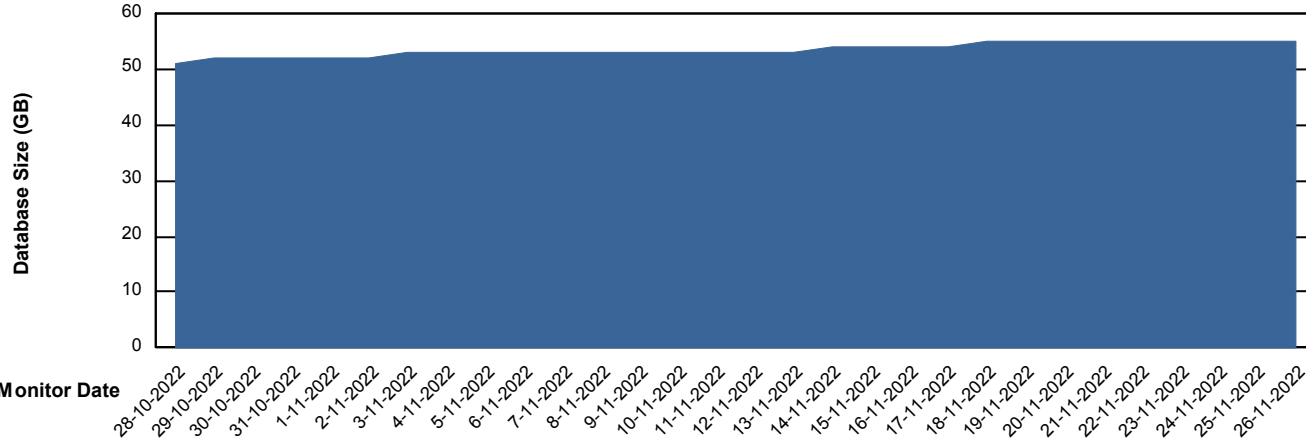

DATABASE SIZE HUE_PRD_S-ORAPROD2_DB

Database growth over last month