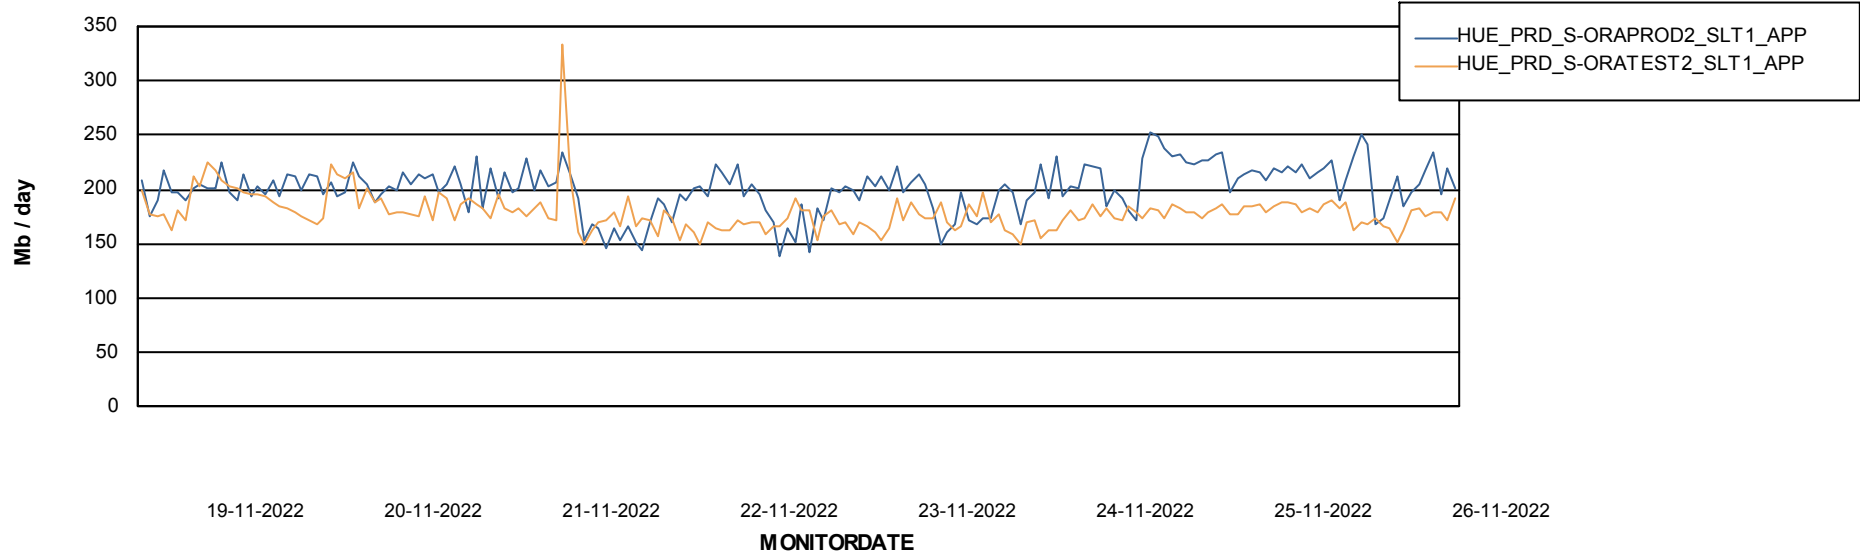

ABSSolute Application Server Services

Avg memory used per ABS Server Service