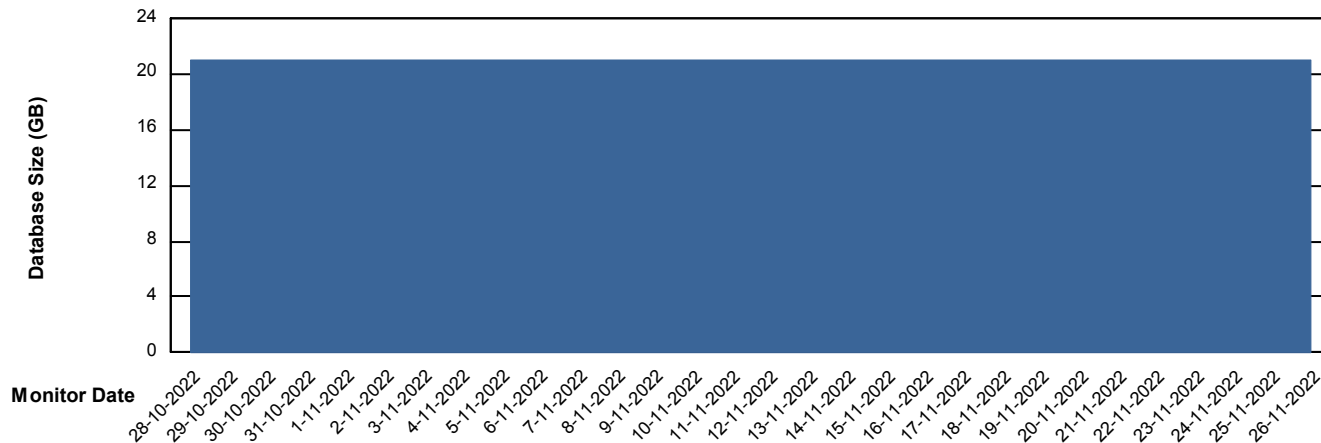

DATABASE SIZE EUT_URM_PRD_URVINA26_DB

Database growth over last month