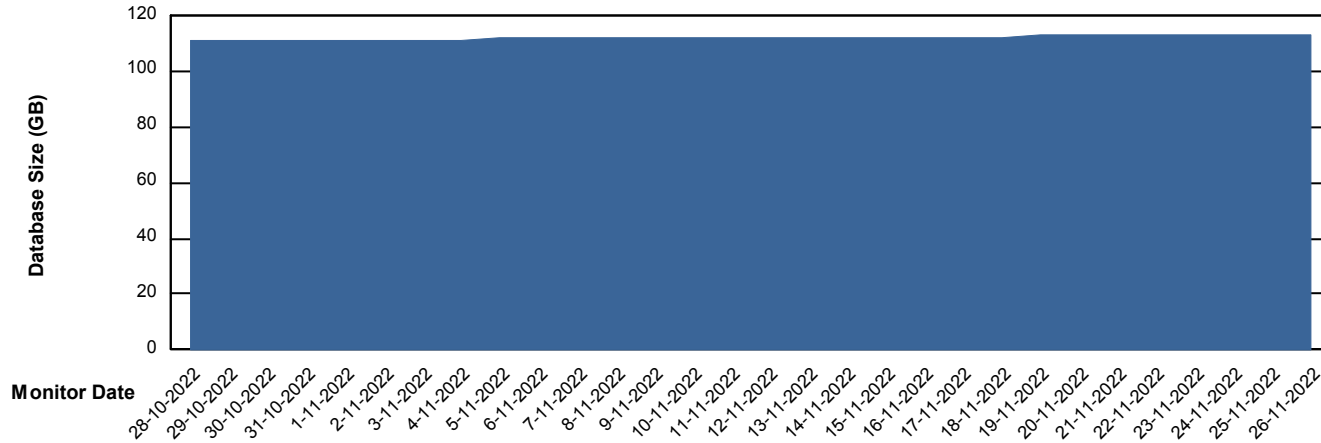

DATABASE SIZE EUT_EUP_PRD_URVINA22T_DB

Database growth over last month