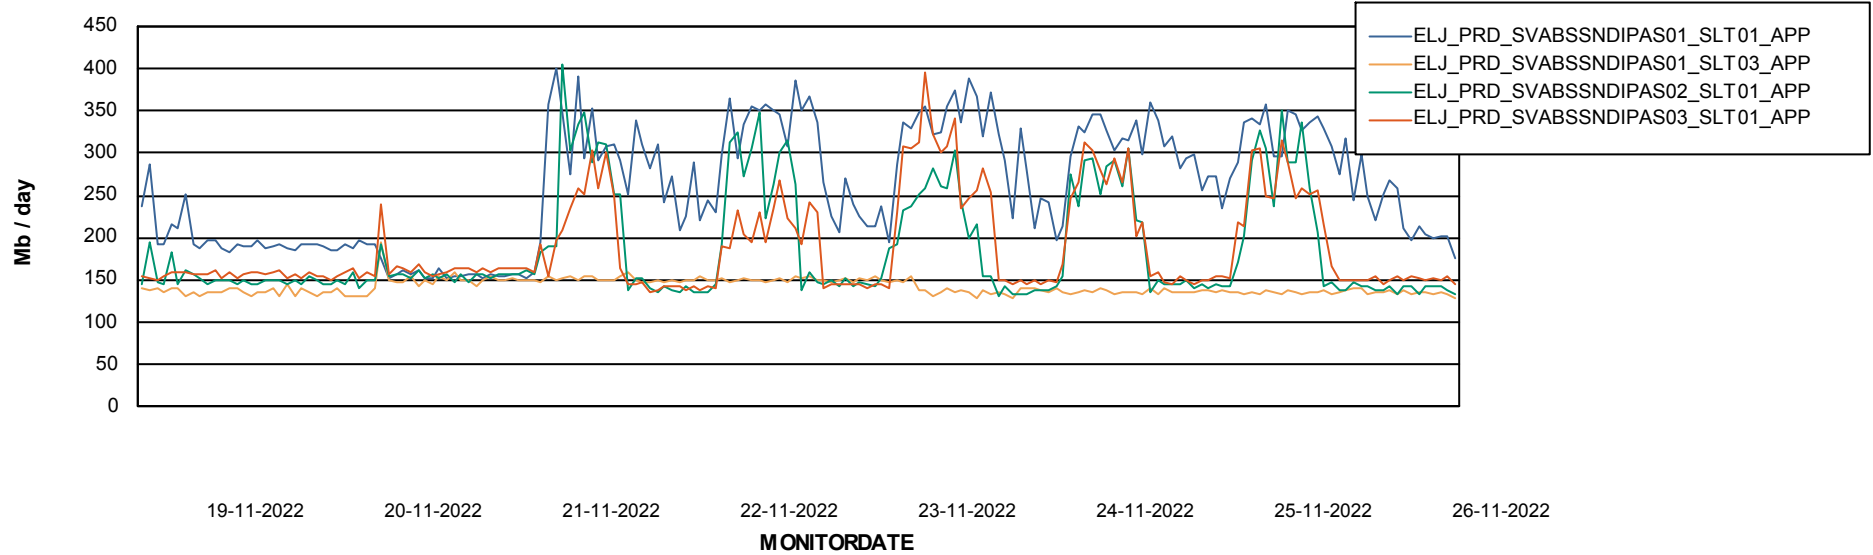

ABSSolute Application Server Services

Avg memory used per ABS Server Service