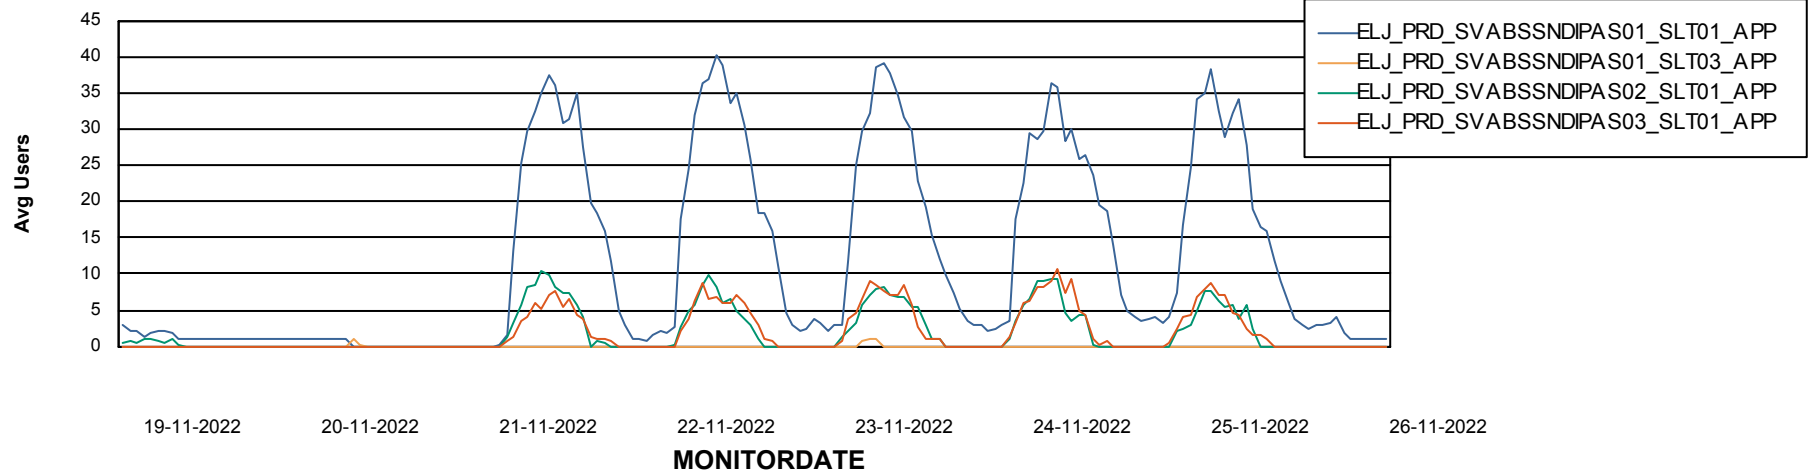

Avg users per day per ABS server