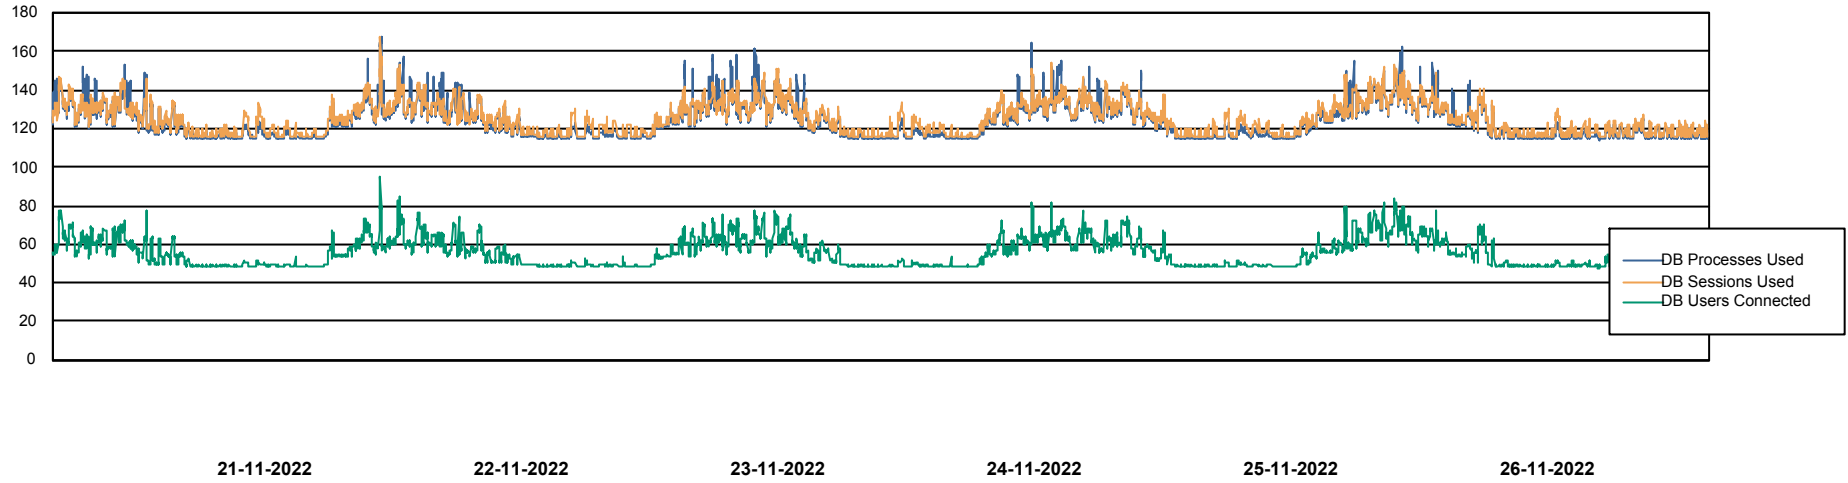

Harddisk Usage ELJ_PRD_SVABSSNDIPDB02

	Free disk space on / (%)	Total disk space on / (Gb)	Used disk space on / (Gb)	Free disk space on /boot (%)	Total disk space on /boot (Gb)	Used disk space on /boot (Gb)	Free disk space on /u01 (%)	Total disk space on /u01 (Gb)	Used disk space on /u01 (Gb)
26-11-2022	81	160	30	26	0	0	69	600	188
25-11-2022	81	160	30	26	0	0	69	600	188
24-11-2022	81	160	30	26	0	0	69	600	188
23-11-2022	81	160	30	26	0	0	69	600	188
22-11-2022	81	160	30	26	0	0	69	600	188
21-11-2022	81	160	30	26	0	0	69	600	188
20-11-2022	81	160	30	26	0	0	69	600	186

Weekly SLA Customer Report

Customer ELJ Production
Database ID 72

Database Performance ELJDB_BI

Weekly SLA Customer Report

Customer ELJ Production
Database ID 72

Database Performance ELJDB_Production

Weekly SLA Customer Report

Customer ELJ Production
Database ID 72

Database Performance ELJDB_Standby

DB Processes Max 600
DB Sessions Max 4

Weekly SLA Customer Report

Customer ELJ Production
Database ID 72

DATABASE SIZE ELJDB_BI

Database growth over last month