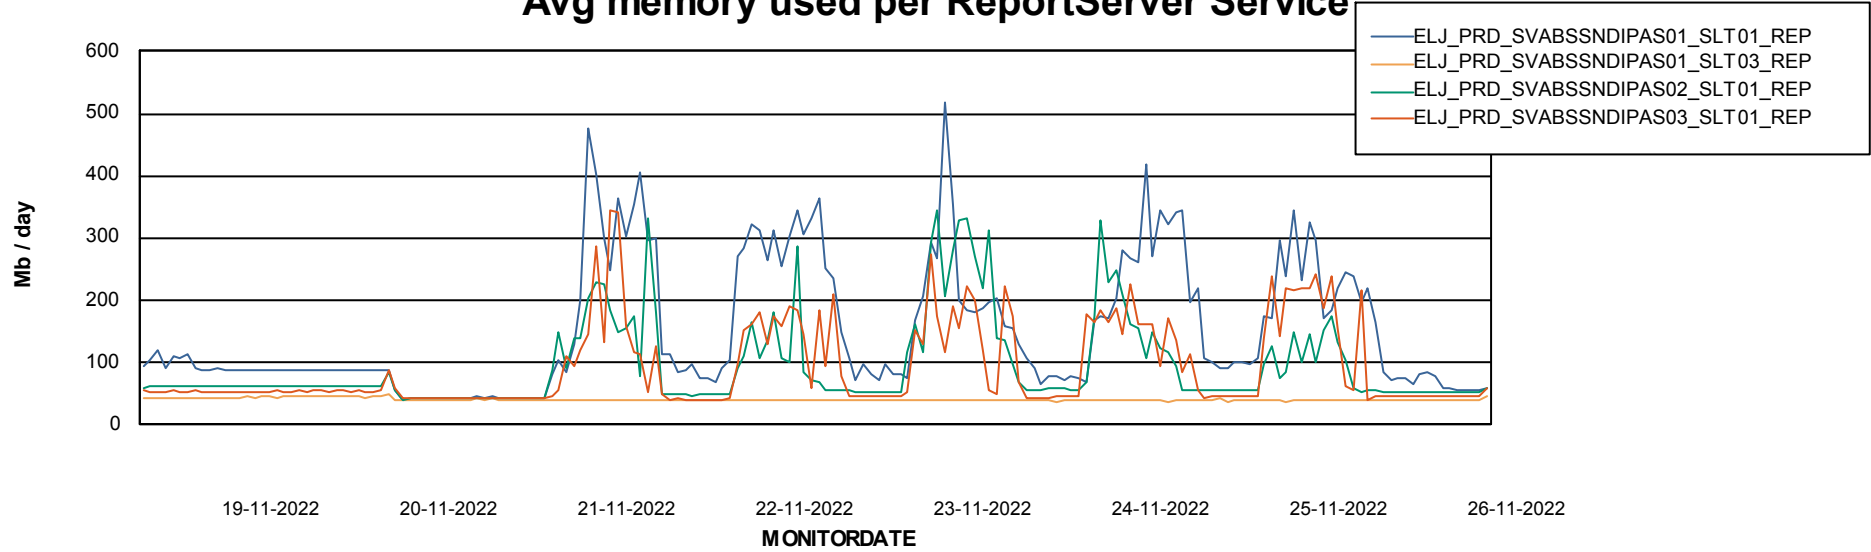

Avg memory used per ABS Server Service

Avg users per day per ABS server

Weekly SLA Customer Report

Customer ELJ Production
Database ID 72

ABSSolute Application ReportServer Services

Avg memory used per ReportServer Service