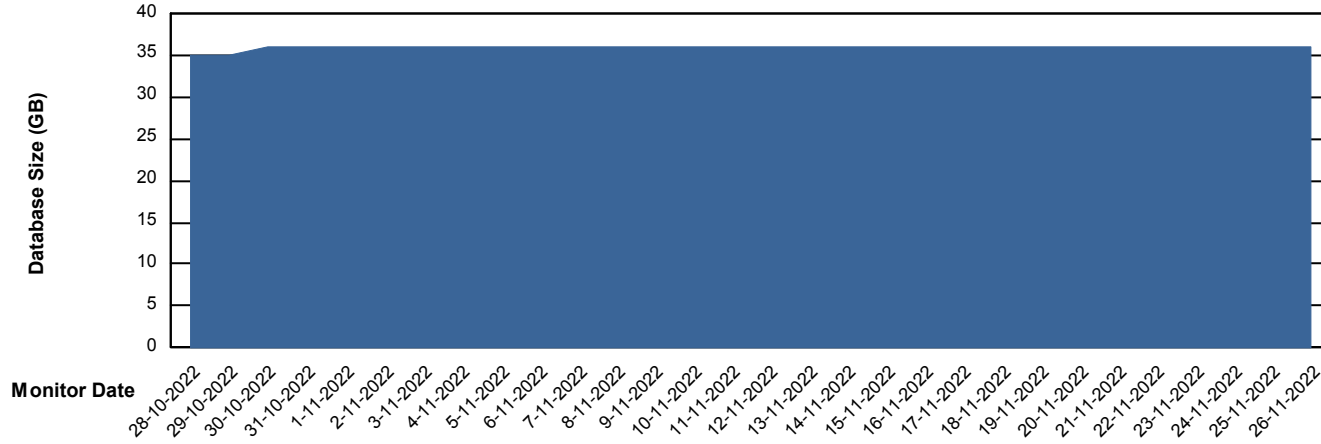

Weekly SLA Customer Report

Customer ELJ Production
Database ID 72

Database Performance ELJDB_BI

Weekly SLA Customer Report

Customer ELJ Production
Database ID 72

Database Performance ELJDB_Production

Weekly SLA Customer Report

Customer ELJ Production
Database ID 72

Database Performance ELJDB_Standby

DB Processes Max 600
DB Sessions Max 4

Weekly SLA Customer Report

Customer ELJ Production
Database ID 72

DATABASE SIZE ELJDB_BI

Database growth over last month

DATABASE SIZE ELJDB_Production

Database growth over last month

Weekly SLA Customer Report

Customer ELJ Production
Database ID 72

Database Tablespace ELJDB_BI

Date	Tablespace Name	Filesize (Gb)	Usedsize (Gb)	Percentage free
26-11-2022	ABSDATA	21	14	33
	INDX	23	19	18
25-11-2022	ABSDATA	21	14	33
	INDX	23	19	18
24-11-2022	ABSDATA	21	14	33
	INDX	23	19	18
23-11-2022	ABSDATA	21	14	33
	INDX	23	19	18
22-11-2022	ABSDATA	21	14	33
	INDX	23	19	18
21-11-2022	ABSDATA	21	14	34
	INDX	23	19	18
20-11-2022	ABSDATA	21	14	34
	INDX	23	19	18