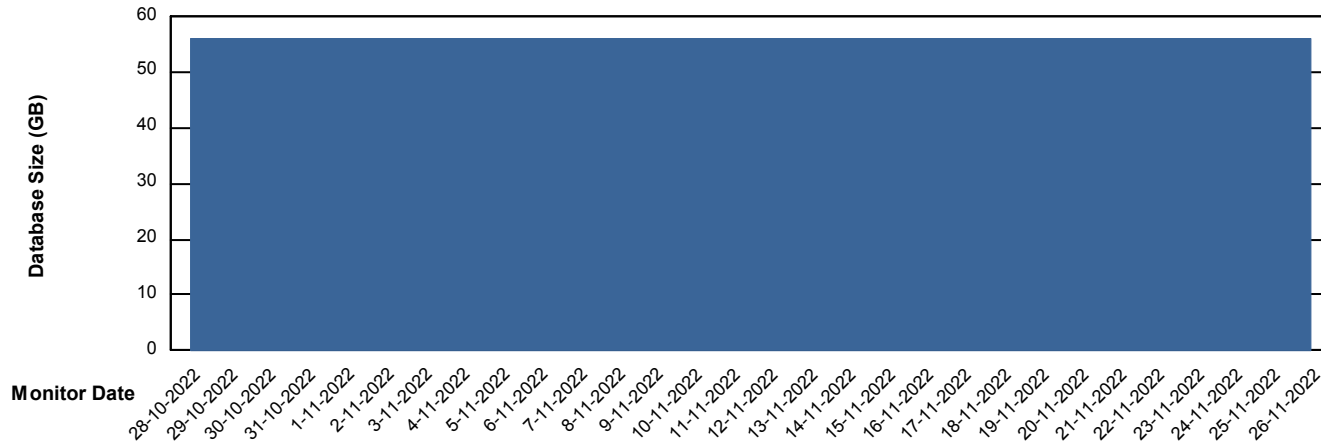

DATABASE SIZE ELJDB_Production

Database growth over last month