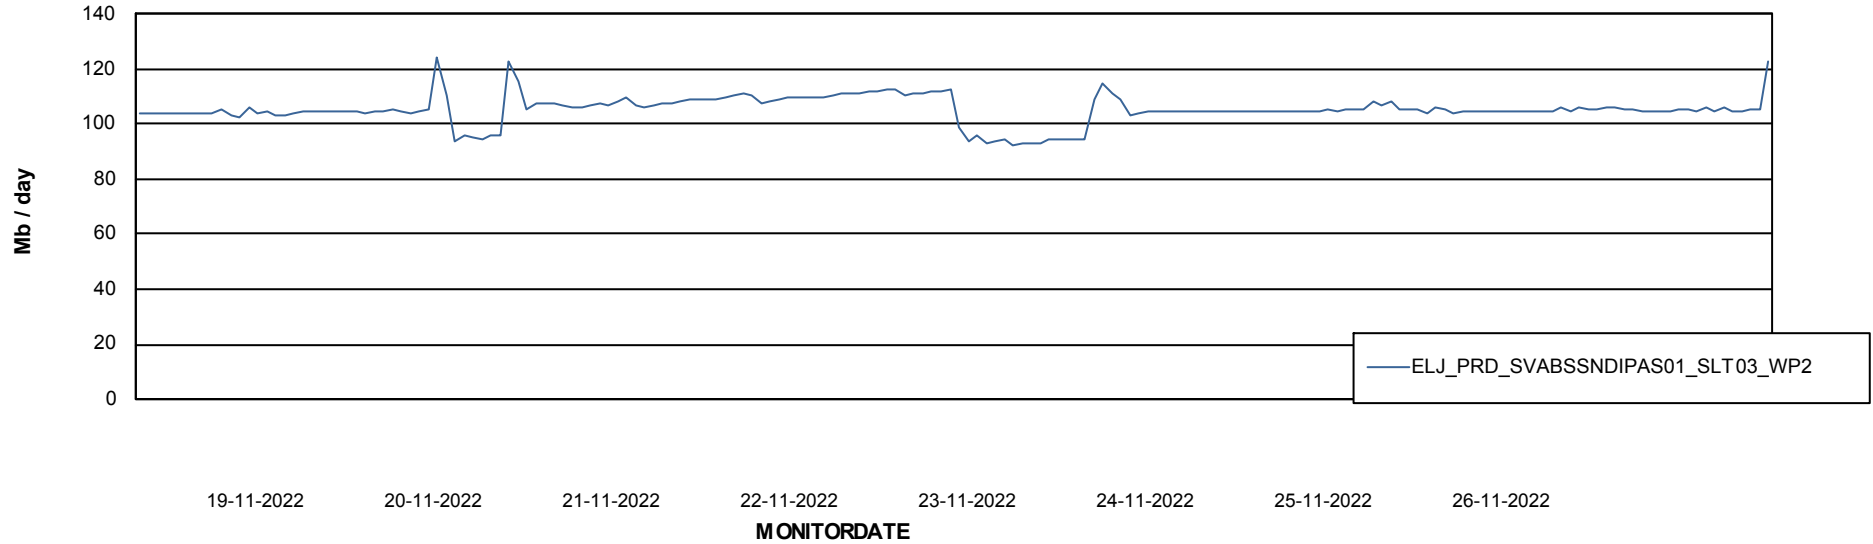

ABSSolute Web Component Services

Avg memory used per ABS Web component