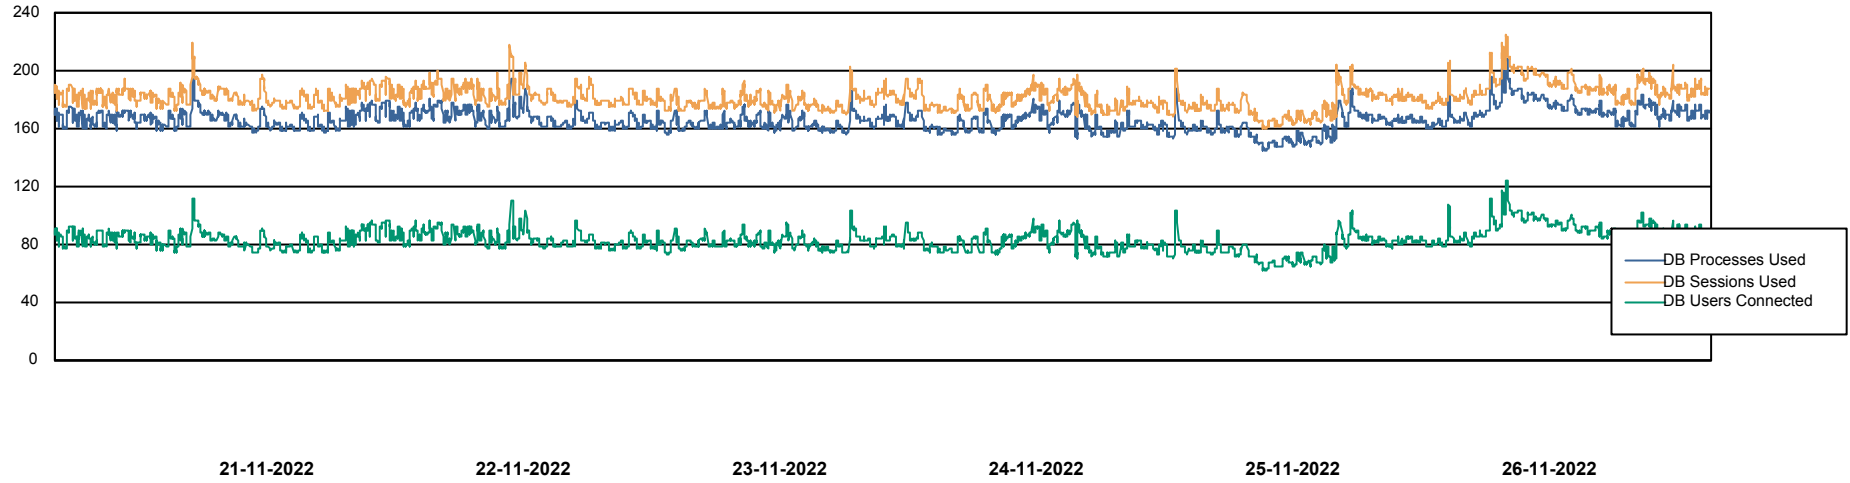

Weekly SLA Customer Report

Customer ELI_Production
Database ID 62

Database Performance ELIDB_BI

Weekly SLA Customer Report

Customer ELI_Production
Database ID 62

Database Performance ELIDB_Production

Weekly SLA Customer Report

Customer ELI_Production
Database ID 62

Database Performance ELIDB_Standby

DB Processes Max 1,000

Weekly SLA Customer Report

Customer ELI_Production
Database ID 62

DATABASE SIZE ELIDB_BI

Database growth over last month