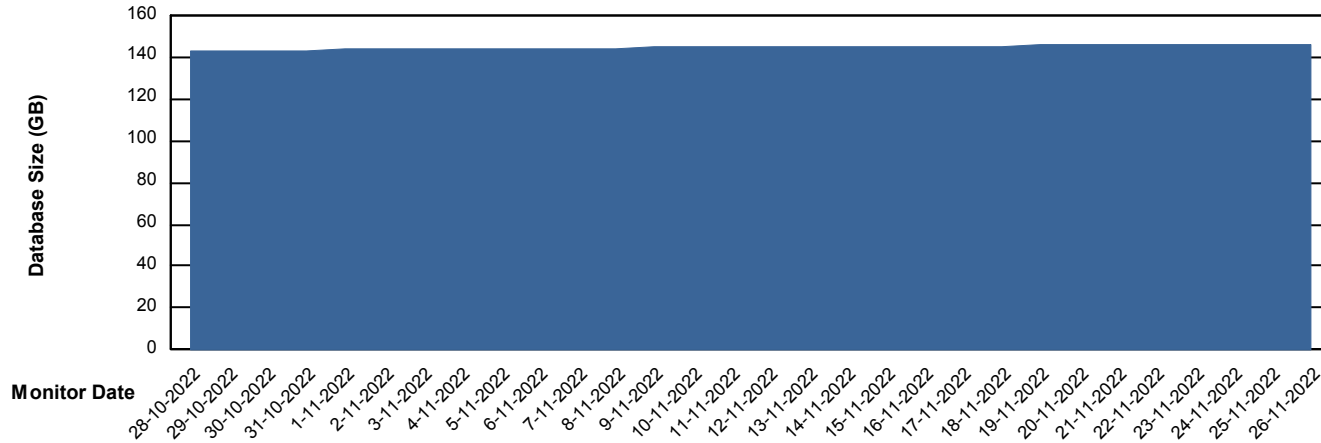

Customer ELI_Production
Database ID 62

Database Performance ELIDB_Standby

DB Processes Max 1,000

Weekly SLA Customer Report

Customer ELI_Production
Database ID 62

DATABASE SIZE ELIDB_BI

Database growth over last month

DATABASE SIZE ELIDB_Production

Database growth over last month

Weekly SLA Customer Report

Customer ELI_Production
 Database ID 62

Database Tablespace ELIDB_BI

Date	Tablespace Name	Filesize (Gb)	Usedsize (Gb)	Percentage free
26-11-2022	ABSDATA	77	66	14
	INDX	98	78	20
25-11-2022	ABSDATA	77	66	14
	INDX	98	78	20
24-11-2022	ABSDATA	77	66	14
	INDX	98	78	20
23-11-2022	ABSDATA	77	66	14
	INDX	98	78	21
22-11-2022	ABSDATA	77	66	15
	INDX	98	78	21
21-11-2022	ABSDATA	77	66	15
	INDX	98	78	21
20-11-2022	ABSDATA	77	66	14
	INDX	98	78	21