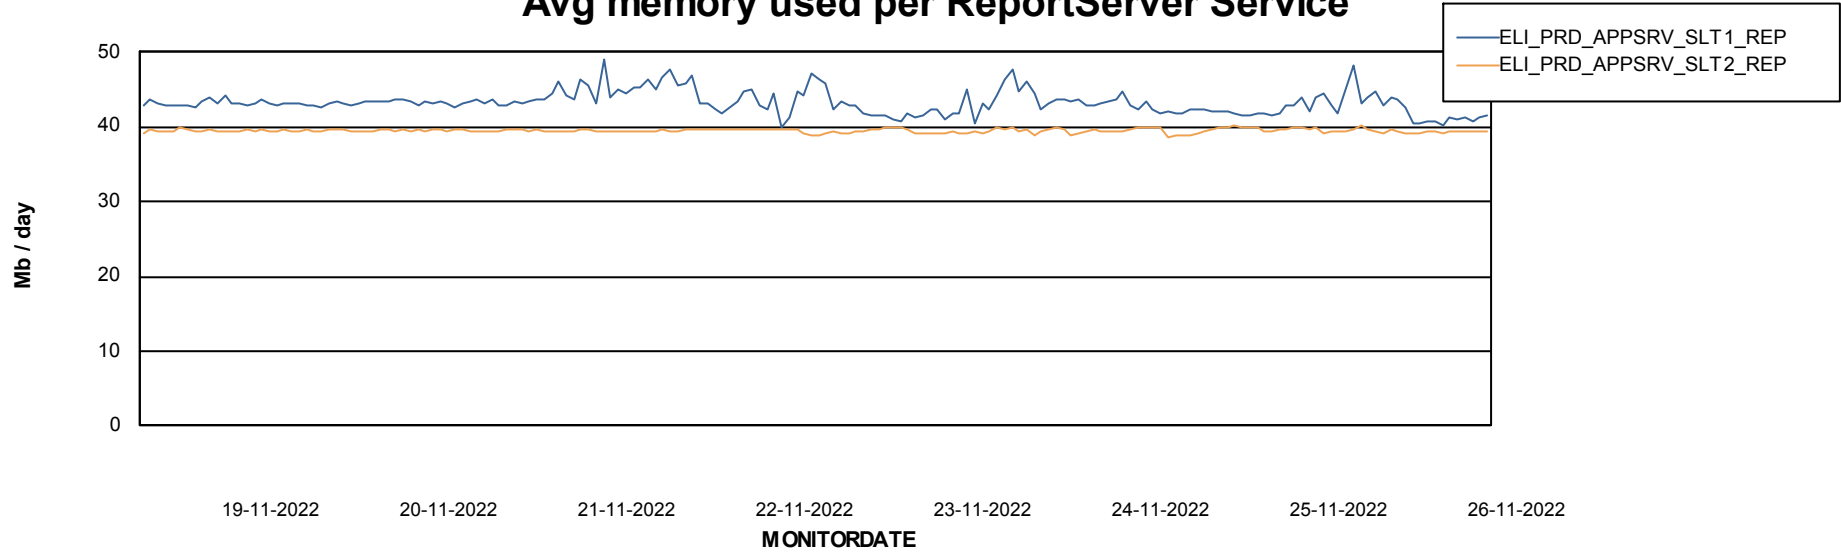

ABSSolute Application Server Services

Avg memory used per ReportServer Service