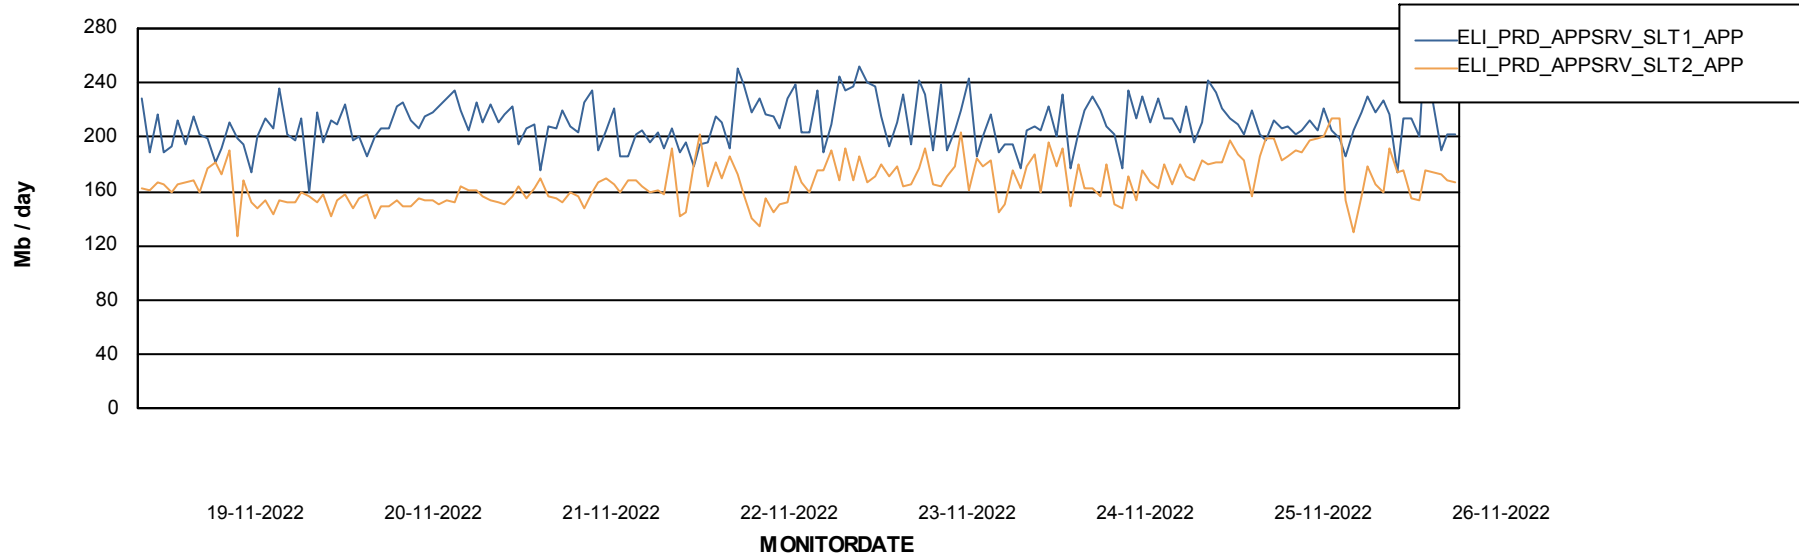

Standby Database Health ELI_Production

Recovery lag for last 7 days

Weekly SLA Customer Report

Customer ELI_Production
Database ID 62

ABSSolute Application Server Services

Avg memory used per ABS Server Service

Weekly SLA Customer Report

Customer ELI_Production
Database ID 62

ABSSolute Application Server Services

Avg memory used per ReportServer Service

Avg users per day per ABS server

Weekly SLA Customer Report

Customer ELI_Production
Database ID 62