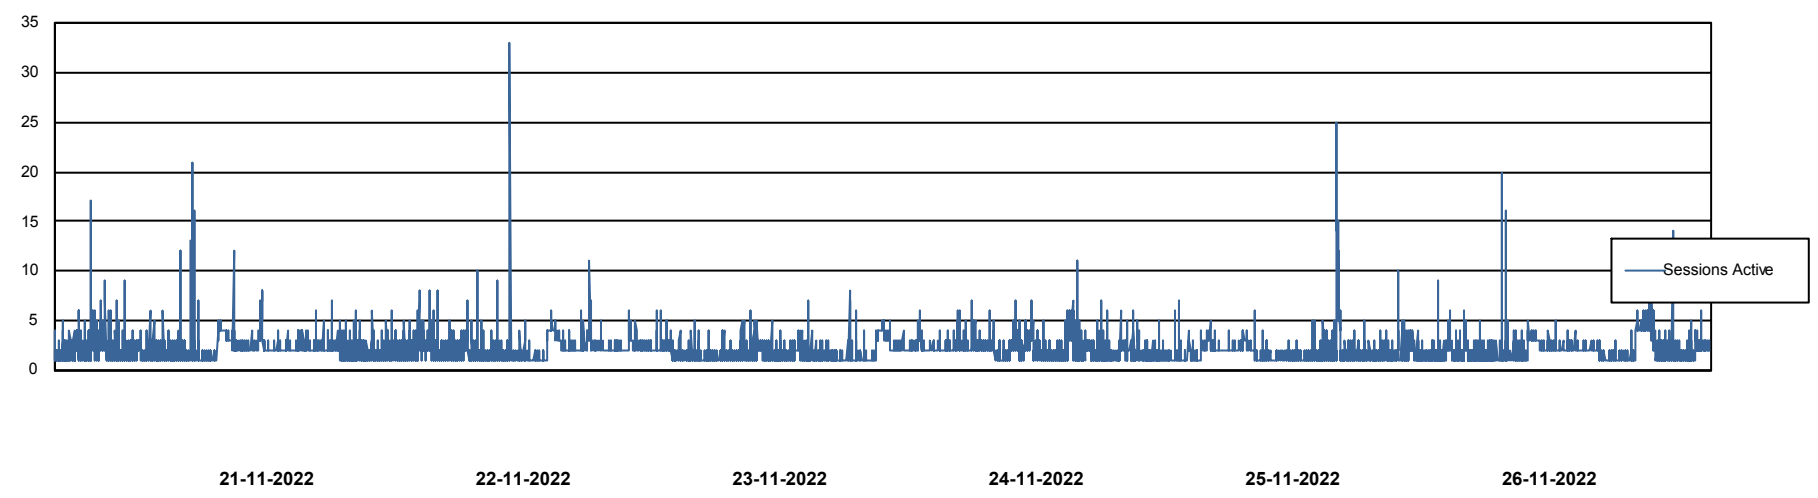

Harddisk Usage ELI_PRD_BISRV

	Free disk space on / (%)	Total disk space on / (Gb)	Used disk space on / (Gb)	Free disk space on /ABS-BI (%)	Total disk space on /ABS-BI	Used disk space on /ABS-BI	Free disk space on /backup (%)	Total disk space on /backup	Used disk space on /backup	Free disk space on /boot (%)
26-11-2022	51	90	44	21	275	210	73	68	19	62
25-11-2022	51	90	44	20	275	211	79	68	14	62
24-11-2022	51	90	44	21	275	209	71	68	20	62
23-11-2022	51	90	44	21	275	209	72	68	19	62
22-11-2022	51	90	44	21	275	209	80	68	13	62
21-11-2022	51	90	44	21	275	209	79	68	14	62
20-11-2022	51	90	44	21	275	209	71	68	20	62

Weekly SLA Customer Report

Customer ELI_Production
Database ID 62

Database Performance ELIDB_BI

Weekly SLA Customer Report

Customer ELI_Production
Database ID 62

Database Performance ELIDB_Production

Weekly SLA Customer Report

Customer ELI_Production
Database ID 62

Database Performance ELIDB_Standby

DB Processes Max 1,000

Weekly SLA Customer Report

Customer ELI_Production
Database ID 62

DATABASE SIZE ELIDB_BI

Database growth over last month