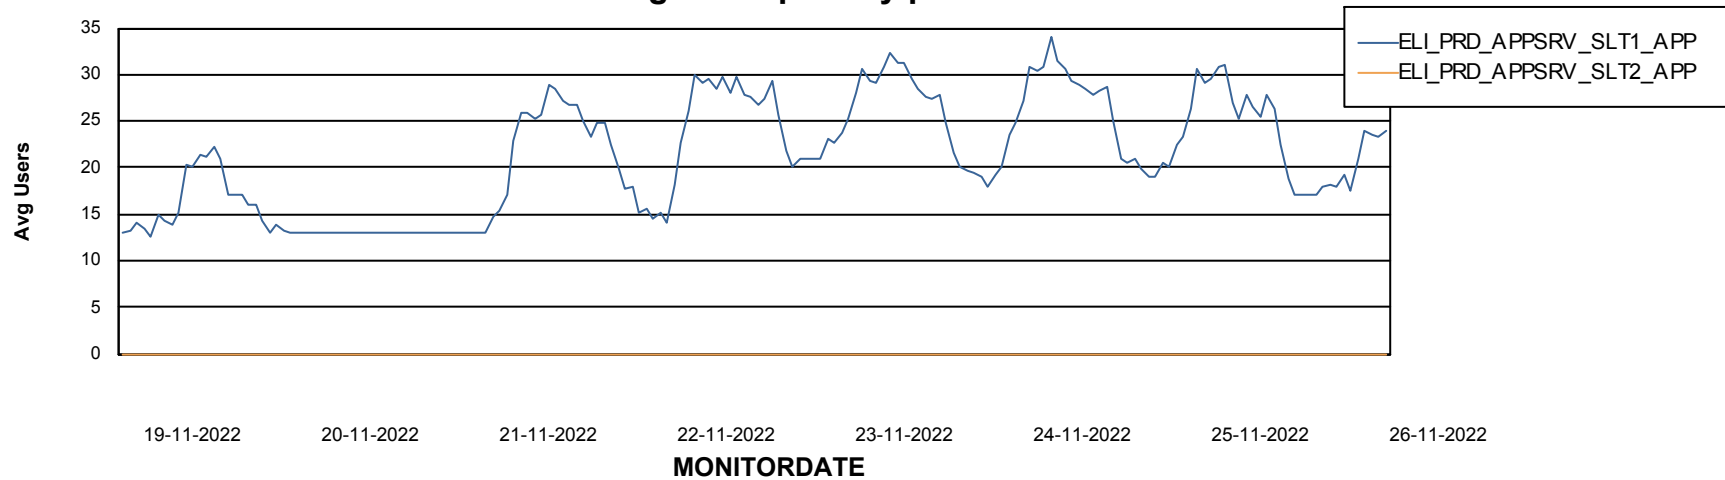

Weekly SLA Customer Report

Customer ELI_Production
Database ID 62

ABSSolute Application Server Services

Avg memory used per ReportServer Service

Avg users per day per ABS server

Weekly SLA Customer Report

Customer ELI_Production
Database ID 62