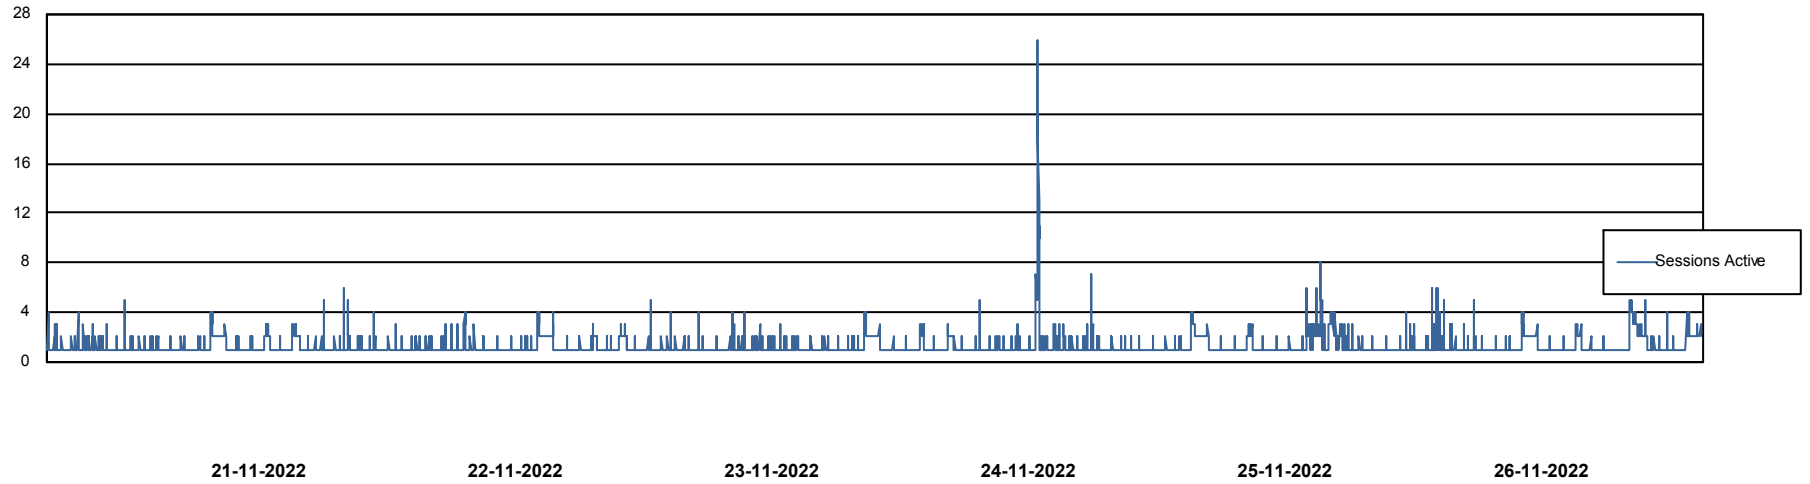

Harddisk Usage ELI_PRD_BISRV

	Free disk space on / (%)	Total disk space on / (Gb)	Used disk space on / (Gb)	Free disk space on /ABS-BI (%)	Total disk space on /ABS-BI	Used disk space on /ABS-BI	Free disk space on /backup (%)	Total disk space on /backup	Used disk space on /backup	Free disk space on /boot (%)
26-11-2022	51	90	44	21	275	210	73	68	19	62
25-11-2022	51	90	44	20	275	211	79	68	14	62
24-11-2022	51	90	44	21	275	209	71	68	20	62
23-11-2022	51	90	44	21	275	209	72	68	19	62
22-11-2022	51	90	44	21	275	209	80	68	13	62
21-11-2022	51	90	44	21	275	209	79	68	14	62
20-11-2022	51	90	44	21	275	209	71	68	20	62

Weekly SLA Customer Report

Customer ELI_Production
Database ID 62

Database Performance ELIDB_BI

Weekly SLA Customer Report

Customer ELI_Production
Database ID 62

Database Performance ELIDB_Production

Weekly SLA Customer Report