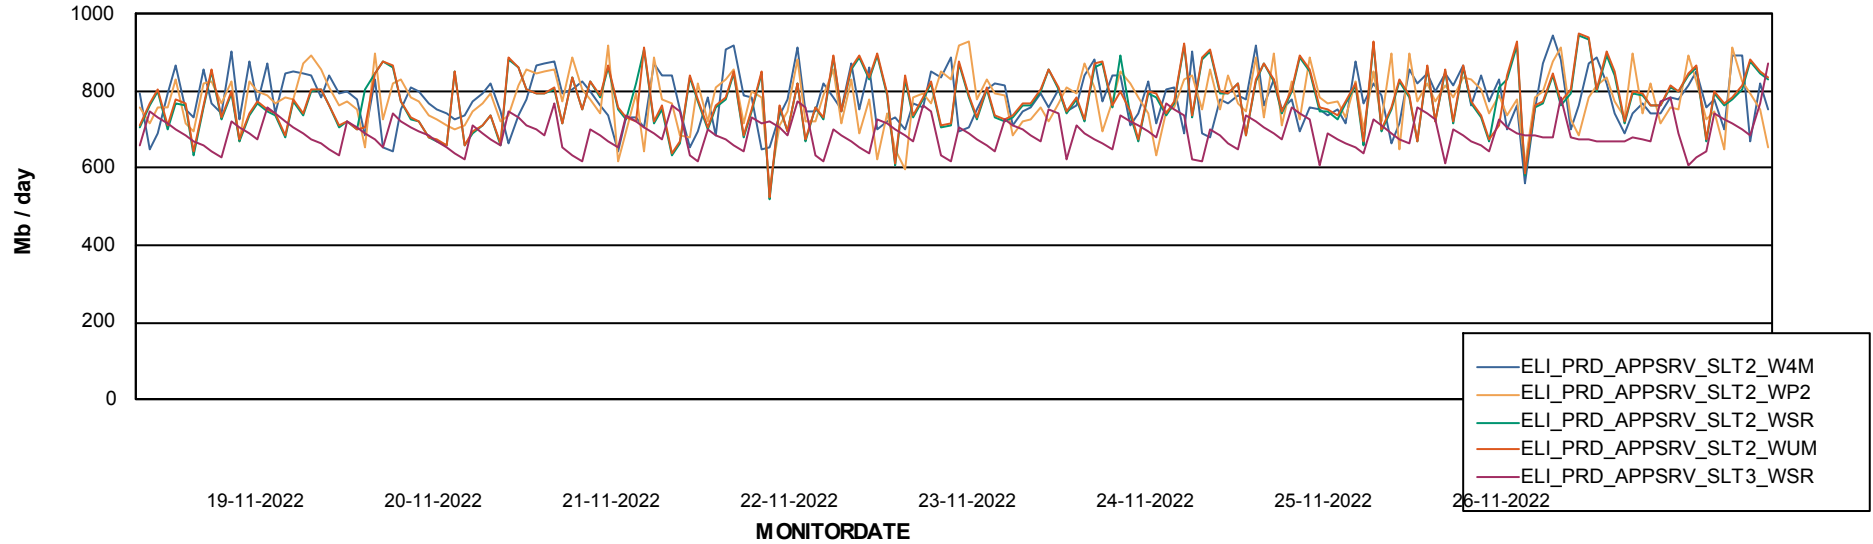

ABSSolute Application Server Services

Avg memory used per ABS Web component