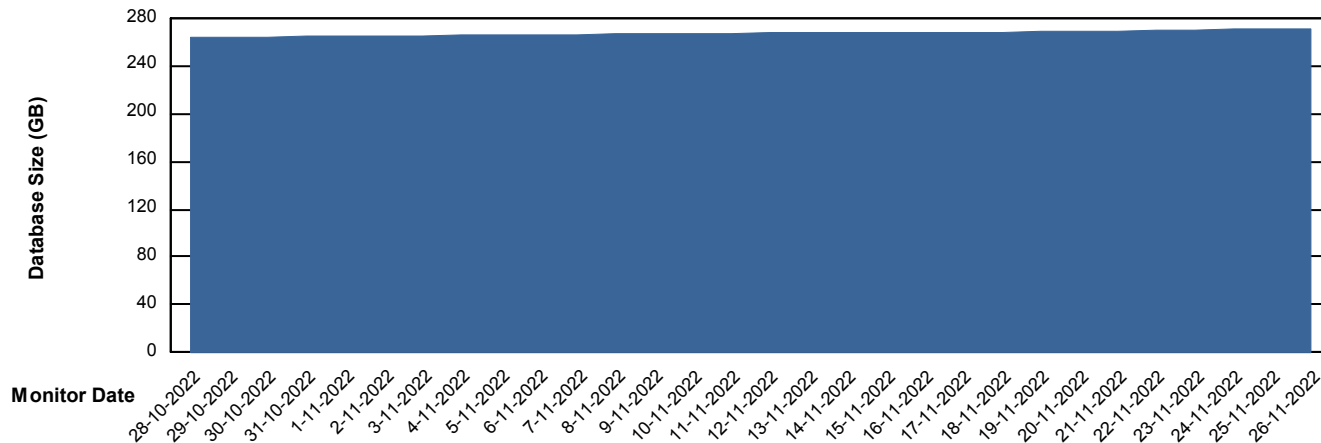

Customer ELI_Production
Database ID 62

Database Performance ELIDB_Standby

DB Processes Max 1,000

Weekly SLA Customer Report

Customer ELI_Production
Database ID 62

DATABASE SIZE ELIDB_BI

Database growth over last month

DATABASE SIZE ELIDB_Production

Database growth over last month

Weekly SLA Customer Report

Customer ELI_Production
 Database ID 62

Database Tablespace ELIDB_BI

Date	Tablespace Name	Filesize (Gb)	Usedsize (Gb)	Percentage free
26-11-2022	ABSDATA	77	66	14
	INDX	98	78	20
25-11-2022	ABSDATA	77	66	14
	INDX	98	78	20
24-11-2022	ABSDATA	77	66	14
	INDX	98	78	20
23-11-2022	ABSDATA	77	66	14
	INDX	98	78	21
22-11-2022	ABSDATA	77	66	15
	INDX	98	78	21
21-11-2022	ABSDATA	77	66	15
	INDX	98	78	21
20-11-2022	ABSDATA	77	66	14
	INDX	98	78	21