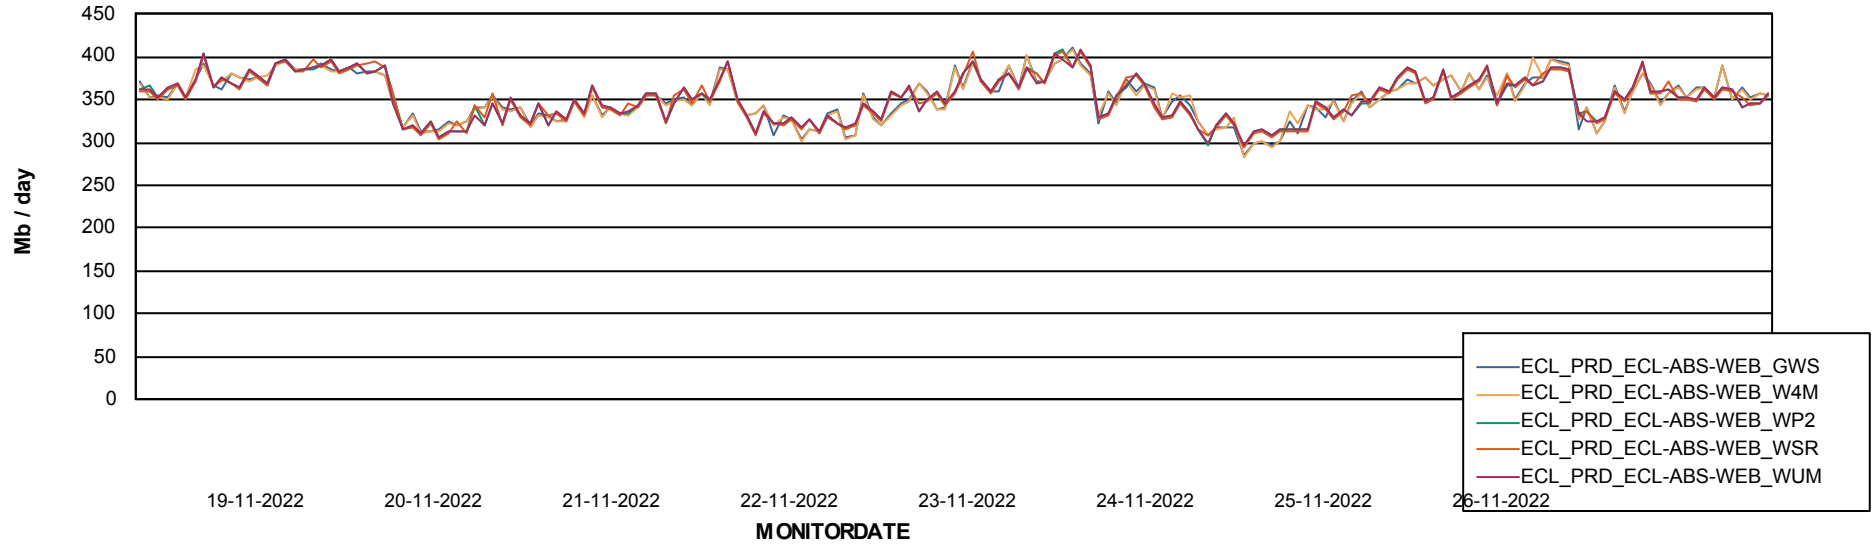

ABSSolute Application ReportServer Services

Avg memory used per ReportServer Service

Weekly SLA Customer Report

Customer ECL_Production
Database ID 77

ABSolute Web Component Services

Avg memory used per ABS Web component