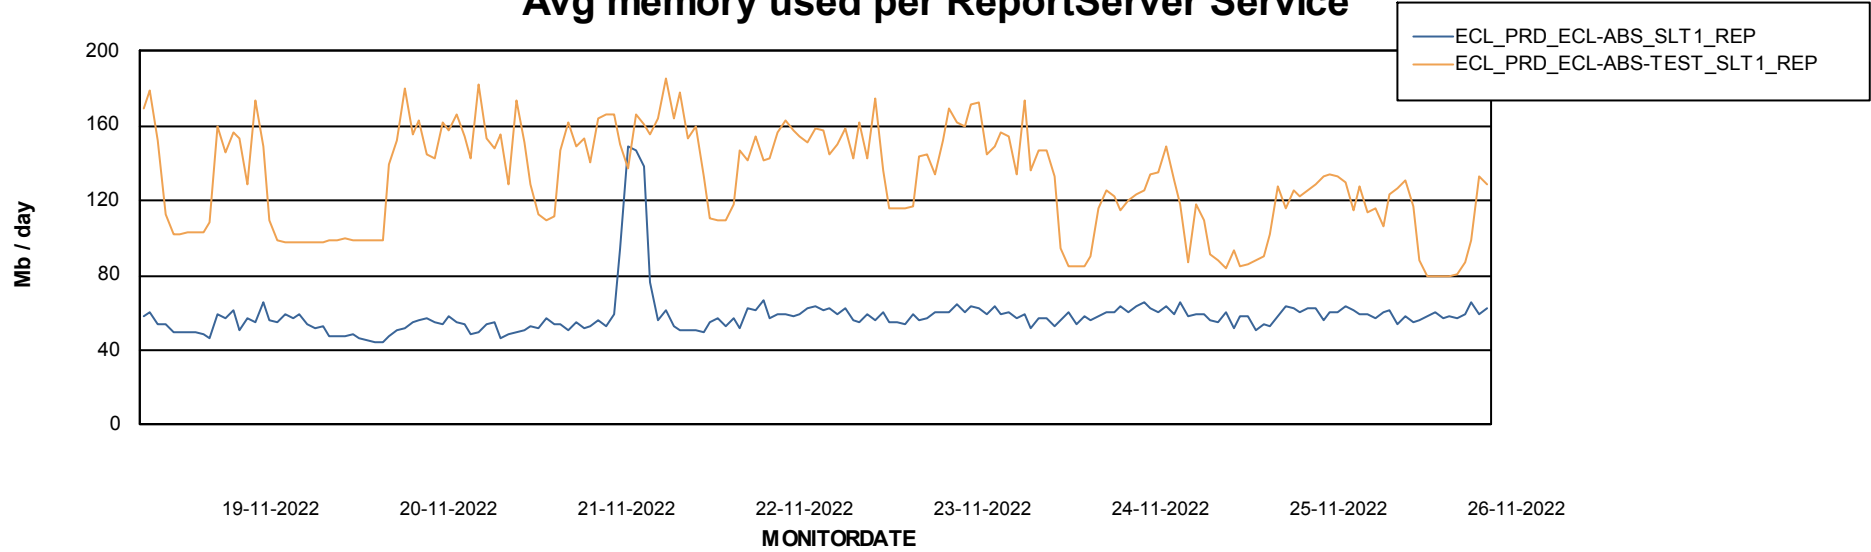

ABSSolute Application ReportServer Services

Avg memory used per ReportServer Service