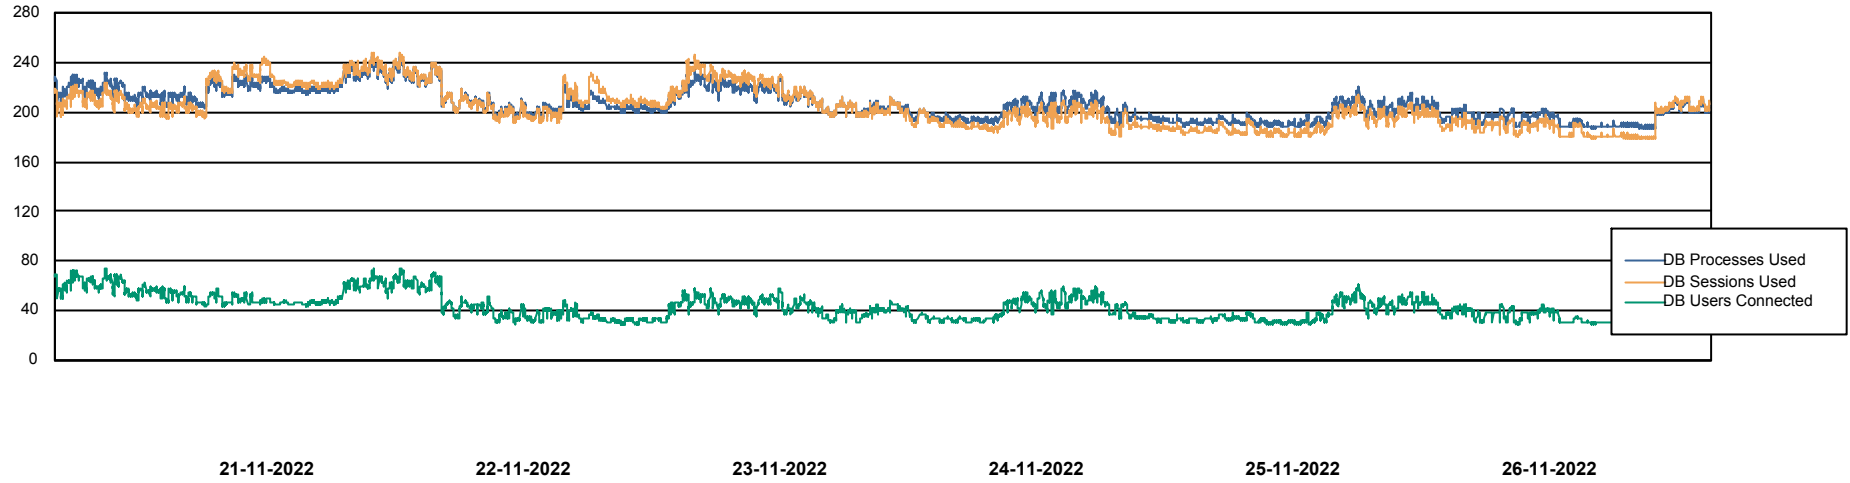

Weekly SLA Customer Report

Customer ECL_Production
Database ID 77

Harddisk Usage ECL_PRD_ECL-ABS-WEB

	Free disk space on C: (%)	Total disk space on C: (Gb)	Used disk space on C: (Gb)
26-11-2022	36	127	82
25-11-2022	36	127	81
24-11-2022	37	127	80
23-11-2022	37	127	80
22-11-2022	38	127	79
21-11-2022	38	127	78
20-11-2022	39	127	78

Weekly SLA Customer Report

Customer ECL_Production
Database ID 77

Database Performance ECLDB_Production

Weekly SLA Customer Report

Customer ECL_Production
Database ID 77

Database Performance ECLDB_Standby

DATABASE SIZE ECLDB_Production