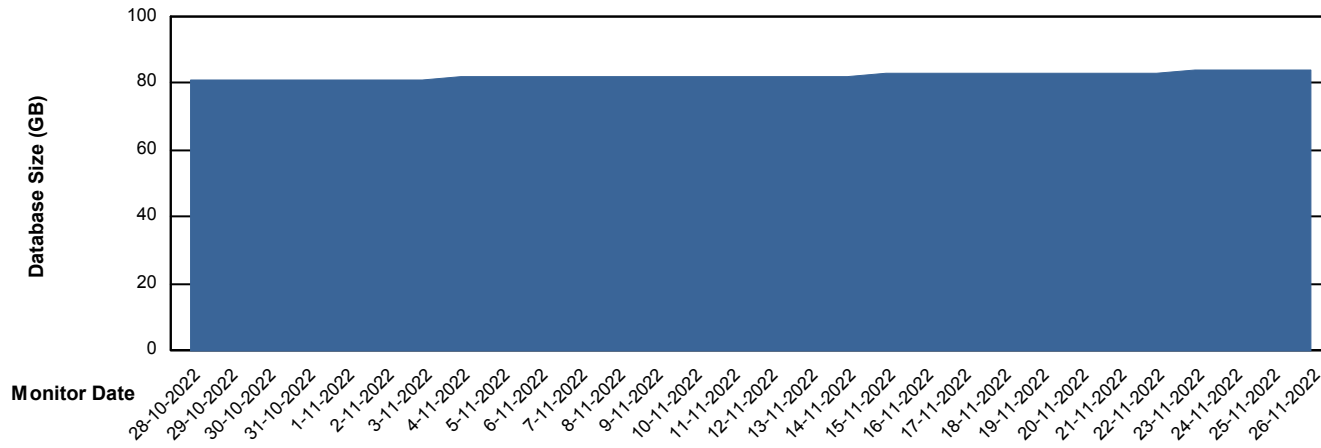

Weekly SLA Customer Report

Customer ECL_Production
Database ID 77

Database Performance ECLDB_Production

Weekly SLA Customer Report

Customer ECL_Production
Database ID 77

Database Performance ECLDB_Standby

DATABASE SIZE ECLDB_Production

Database growth over last month

Weekly SLA Customer Report

Customer ECL_Production
Database ID 77

Database Tablespace ECLDB_Production

Date	Tablespace Name	Filesize (Gb)	Usedsize (Gb)	Percentage free
26-11-2022	ABSDATA	90	72	19
	INDX	8	5	36
25-11-2022	ABSDATA	90	72	20
	INDX	8	5	36
24-11-2022	ABSDATA	90	72	20
	INDX	8	5	36
23-11-2022	ABSDATA	90	72	20
	INDX	8	5	36
22-11-2022	ABSDATA	90	72	20
	INDX	8	5	36
21-11-2022	ABSDATA	90	72	20
	INDX	8	5	36
20-11-2022	ABSDATA	90	72	20
	INDX	8	5	36