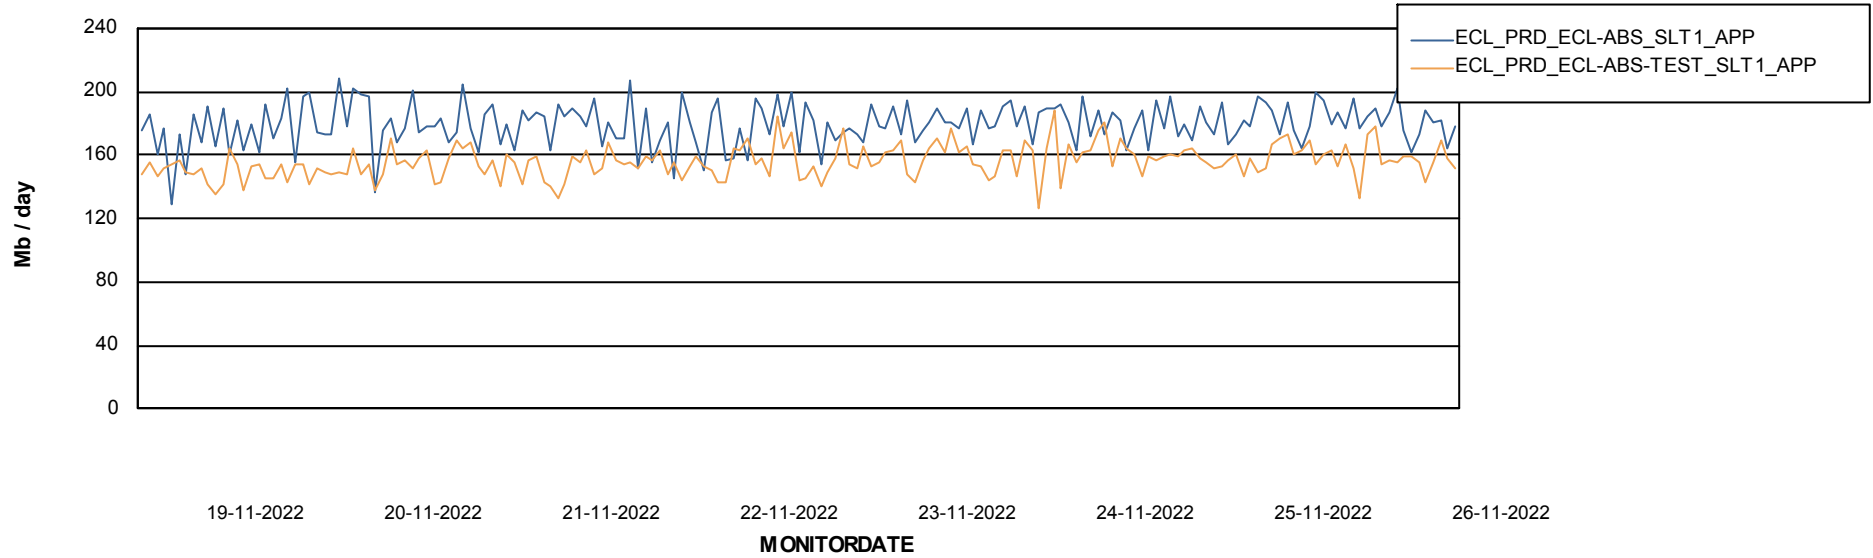

Weekly SLA Customer Report

Customer ECL_Production
Database ID 77

Database Performance ECLDB_Production

Weekly SLA Customer Report

Customer ECL_Production
Database ID 77

Database Performance ECLDB_Standby

DATABASE SIZE ECLDB_Production

Database growth over last month

Weekly SLA Customer Report

Customer ECL_Production
Database ID 77

Database Tablespace ECLDB_Production

Date	Tablespace Name	Filesize (Gb)	Usedsize (Gb)	Percentage free
26-11-2022	ABSDATA	90	72	19
	INDX	8	5	36
25-11-2022	ABSDATA	90	72	20
	INDX	8	5	36
24-11-2022	ABSDATA	90	72	20
	INDX	8	5	36
23-11-2022	ABSDATA	90	72	20
	INDX	8	5	36
22-11-2022	ABSDATA	90	72	20
	INDX	8	5	36
21-11-2022	ABSDATA	90	72	20
	INDX	8	5	36
20-11-2022	ABSDATA	90	72	20
	INDX	8	5	36

Weekly SLA Customer Report

Customer ECL_Production
Database ID 77

ABSSolute Application Server Services

Avg memory used per ABS Server Service

Avg users per day per ABS server

Weekly SLA Customer Report

Customer ECL_Production
Database ID 77