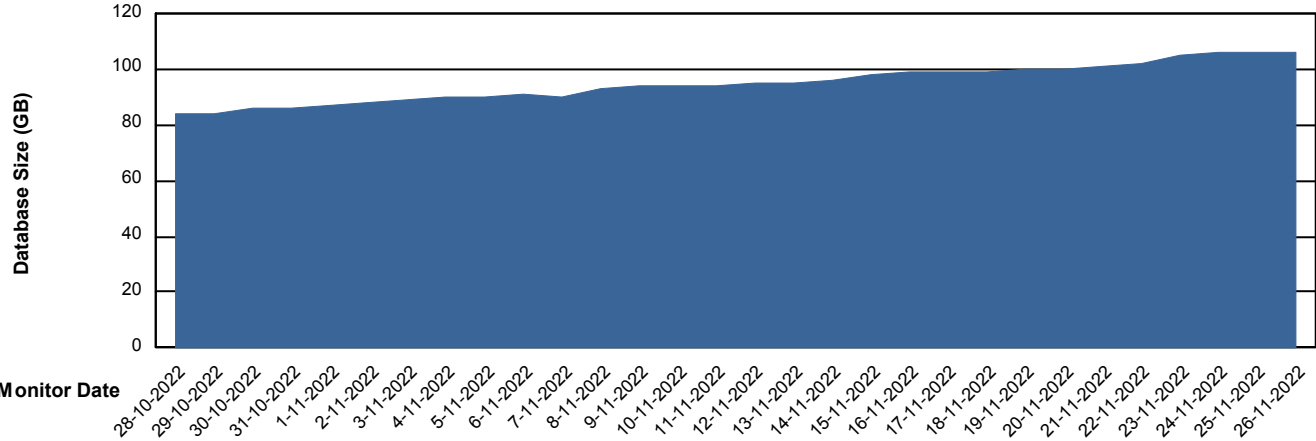

Weekly SLA Customer Report

Customer DFD_Production
Database ID 39

Database Performance DFDDDB_Production

DB Processes Max 600
DB Sessions Max 4

Weekly SLA Customer Report

Customer DFD_Production
 Database ID 39

DATABASE SIZE DFDDDB_Production

Database growth over last month

Database Tablespace DFDDDB_Production

Date	Tablespace Name	Filesize (Gb)	Usedsize (Gb)	Percentage free
26-11-2022	ABSDATA	83	10	88
	INDX	161	94	42
25-11-2022	ABSDATA	83	10	88
	INDX	161	94	42
24-11-2022	ABSDATA	83	9	89
	INDX	161	94	42
23-11-2022	ABSDATA	83	9	89
	INDX	161	94	42
22-11-2022	ABSDATA	83	9	90
	INDX	161	91	44
21-11-2022	ABSDATA	83	9	90
	INDX	161	90	44
20-11-2022	ABSDATA	83	8	91
	INDX	161	90	44