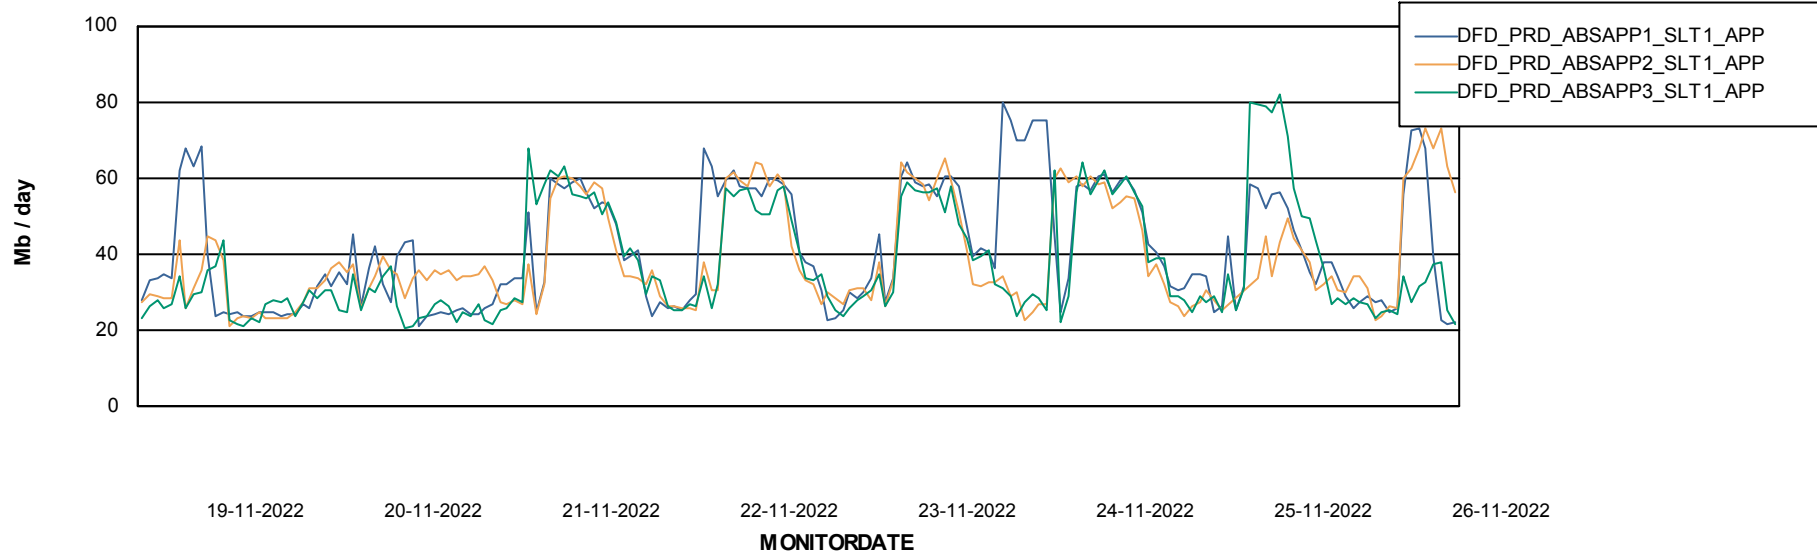

Weekly SLA Customer Report

Customer DFD_Production
Database ID 39

Database Performance DFDDDB_Production

DB Processes Max 600
DB Sessions Max 4

Weekly SLA Customer Report

Customer DFD_Production
 Database ID 39

DATABASE SIZE DFDDDB_Production

Database growth over last month

Database Tablespace DFDDDB_Production

Date	Tablespace Name	Filesize (Gb)	Usedsize (Gb)	Percentage free
26-11-2022	ABSDATA	83	10	88
	INDX	161	94	42
25-11-2022	ABSDATA	83	10	88
	INDX	161	94	42
24-11-2022	ABSDATA	83	9	89
	INDX	161	94	42
23-11-2022	ABSDATA	83	9	89
	INDX	161	94	42
22-11-2022	ABSDATA	83	9	90
	INDX	161	91	44
21-11-2022	ABSDATA	83	9	90
	INDX	161	90	44
20-11-2022	ABSDATA	83	8	91
	INDX	161	90	44

Weekly SLA Customer Report

Customer DFD_Production
Database ID 39

ABSSolute Application Server Services

Avg memory used per ABS Server Service

Avg users per day per ABS server

Weekly SLA Customer Report

Customer DFD_Production
Database ID 39