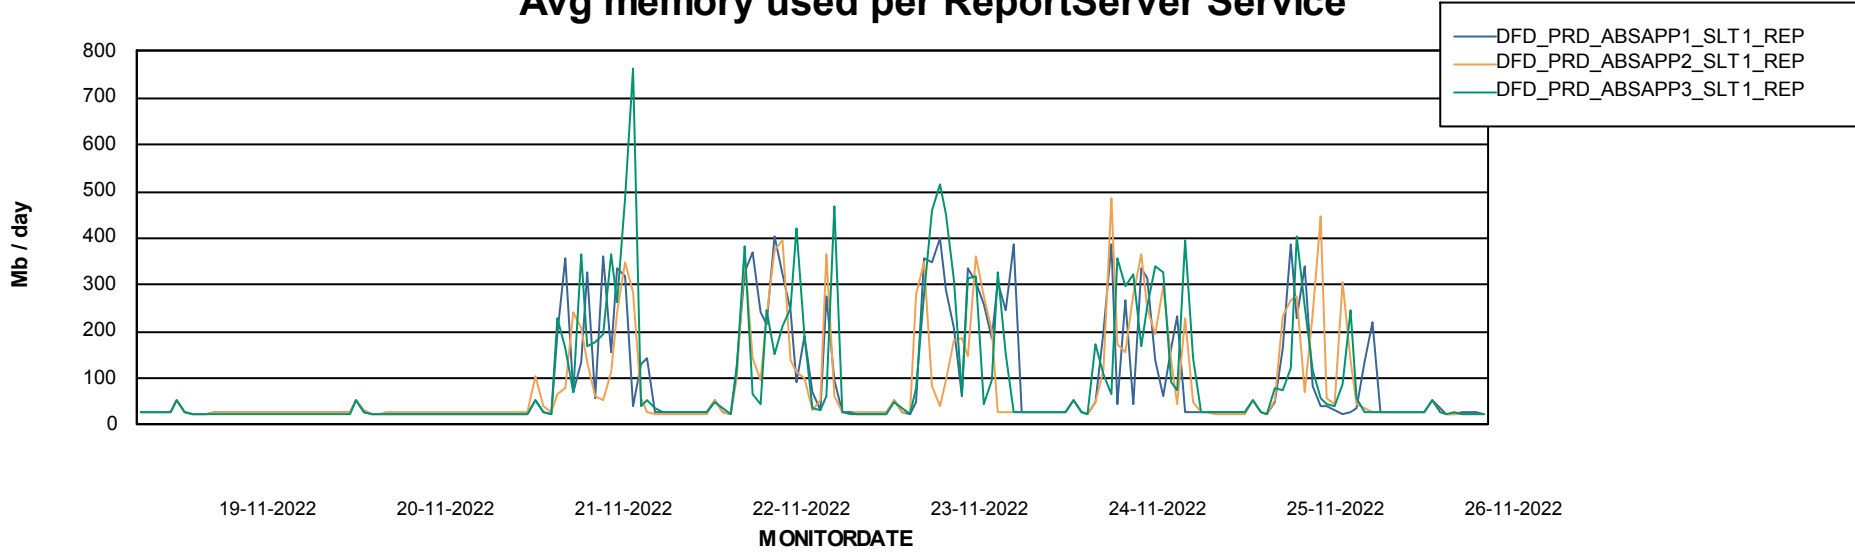

ABSSolute Application ReportServer Services

Avg memory used per ReportServer Service