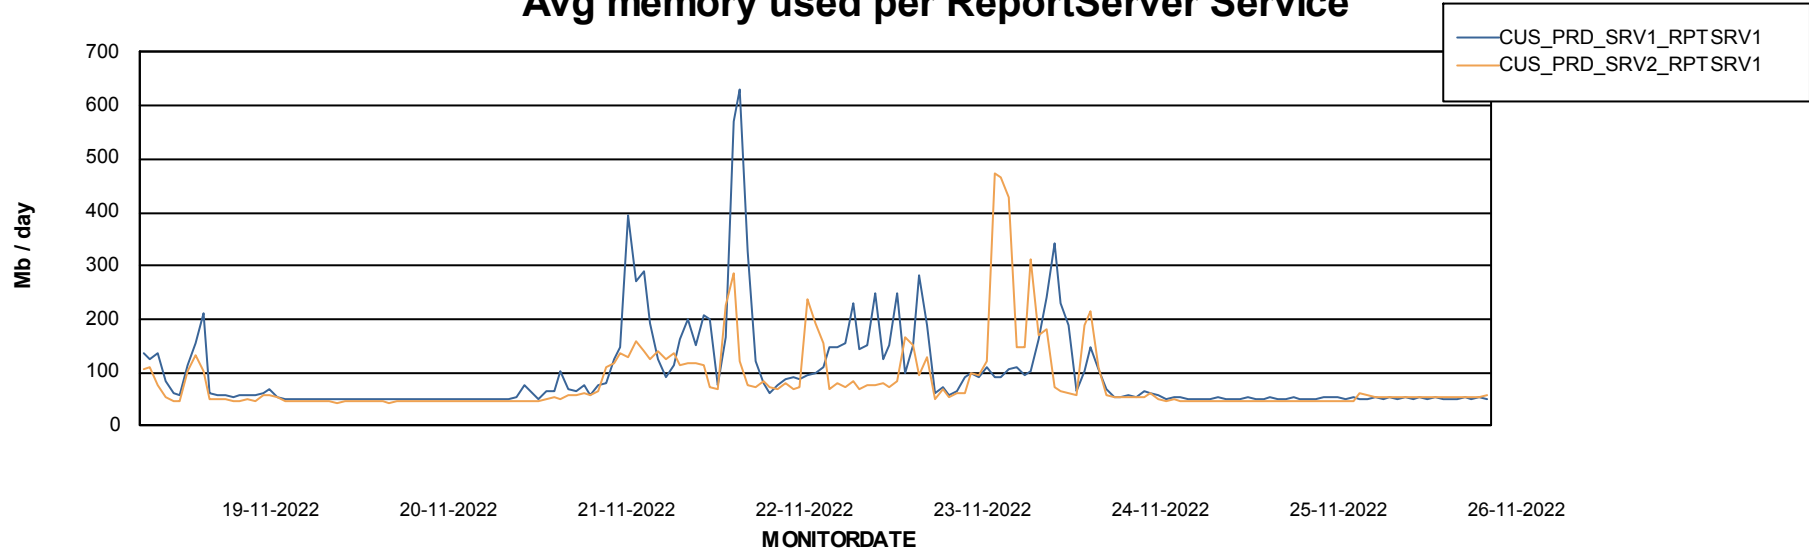

ABSolute Web Component Services

Avg memory used per ReportServer Service