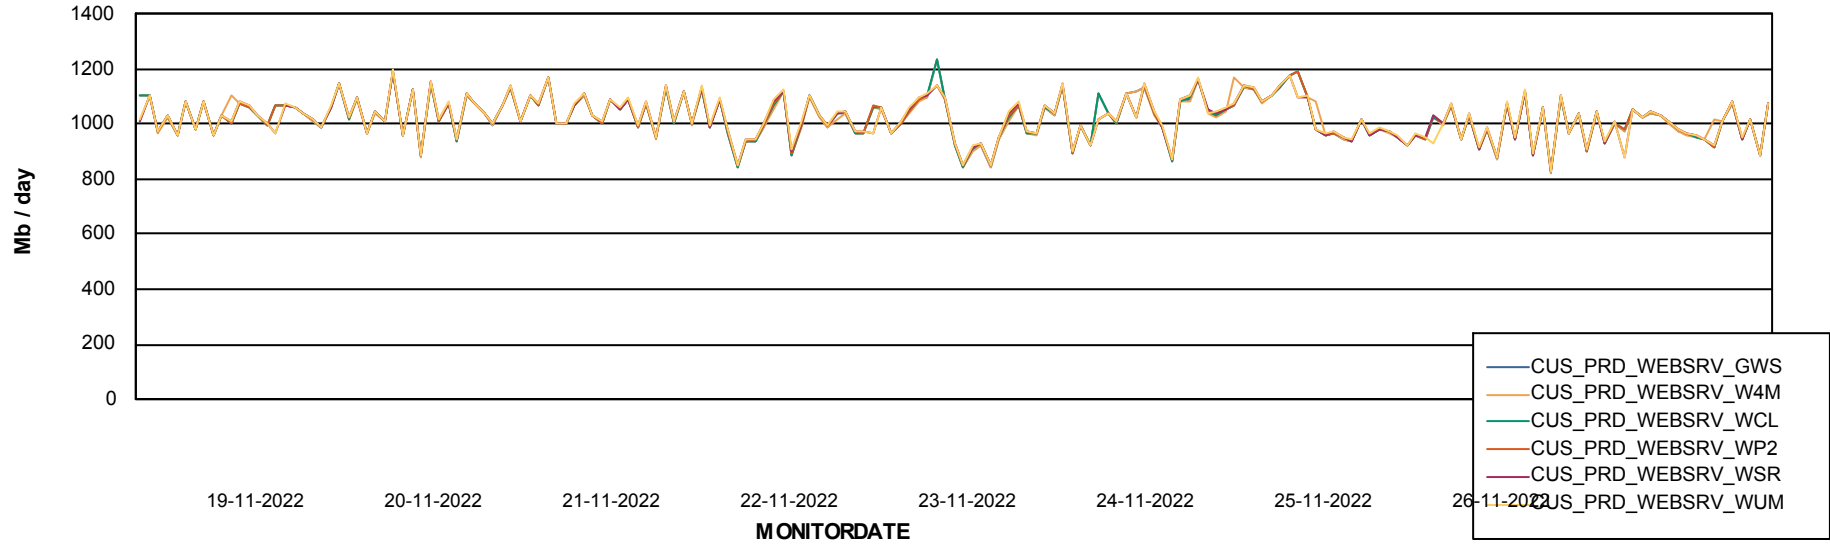

ABSSolute Web Component Services

Avg memory used per ABS Web component