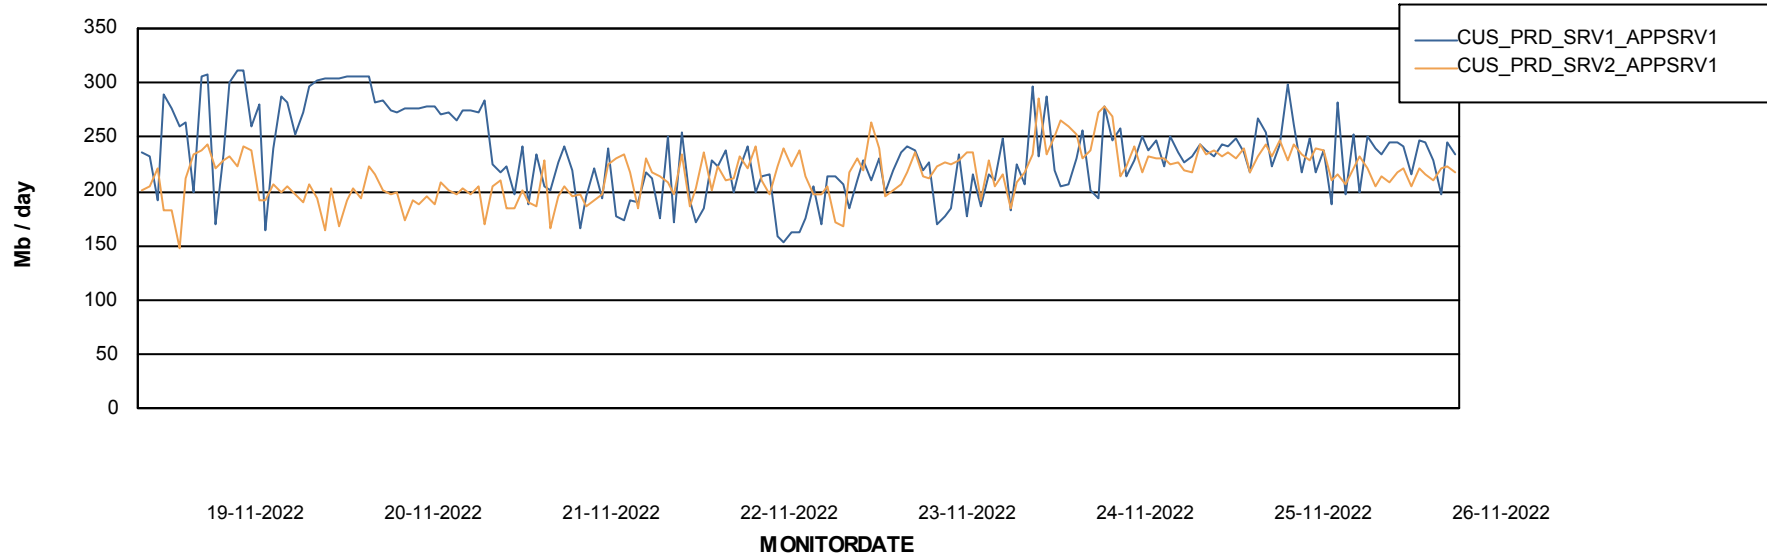

ABSSolute Application Server Services

Avg memory used per ABS Server Service