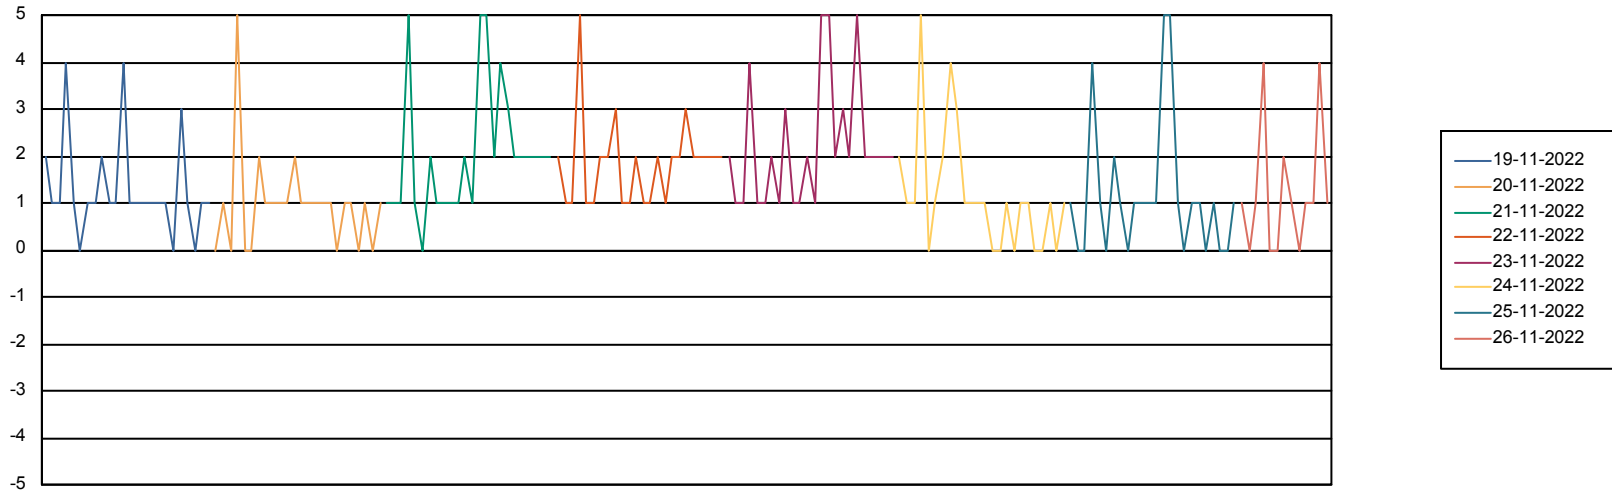

Standby Database Health CUS_Production

Recovery lag for last 7 days