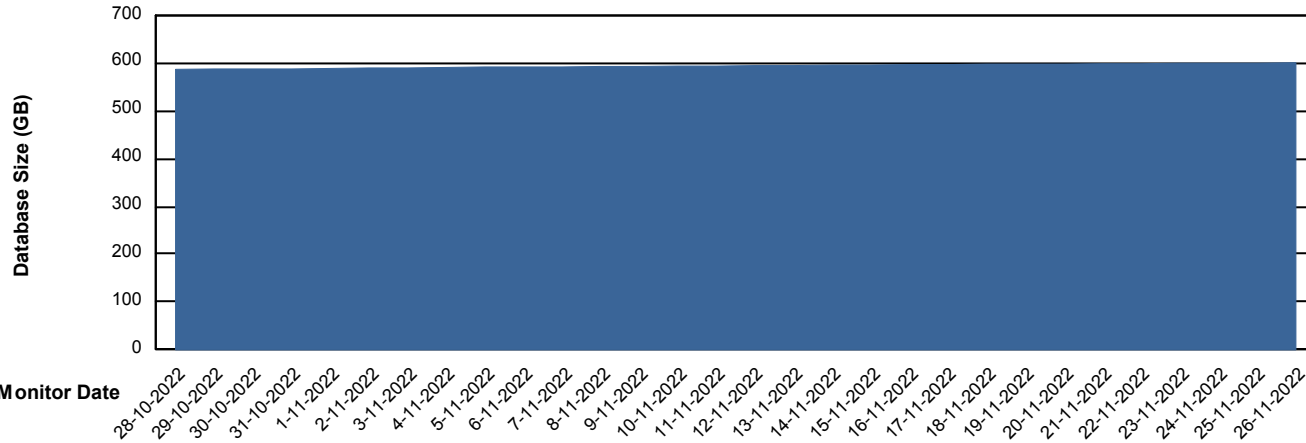

DATABASE SIZE CUS_ProdDB_Primary

Database growth over last month