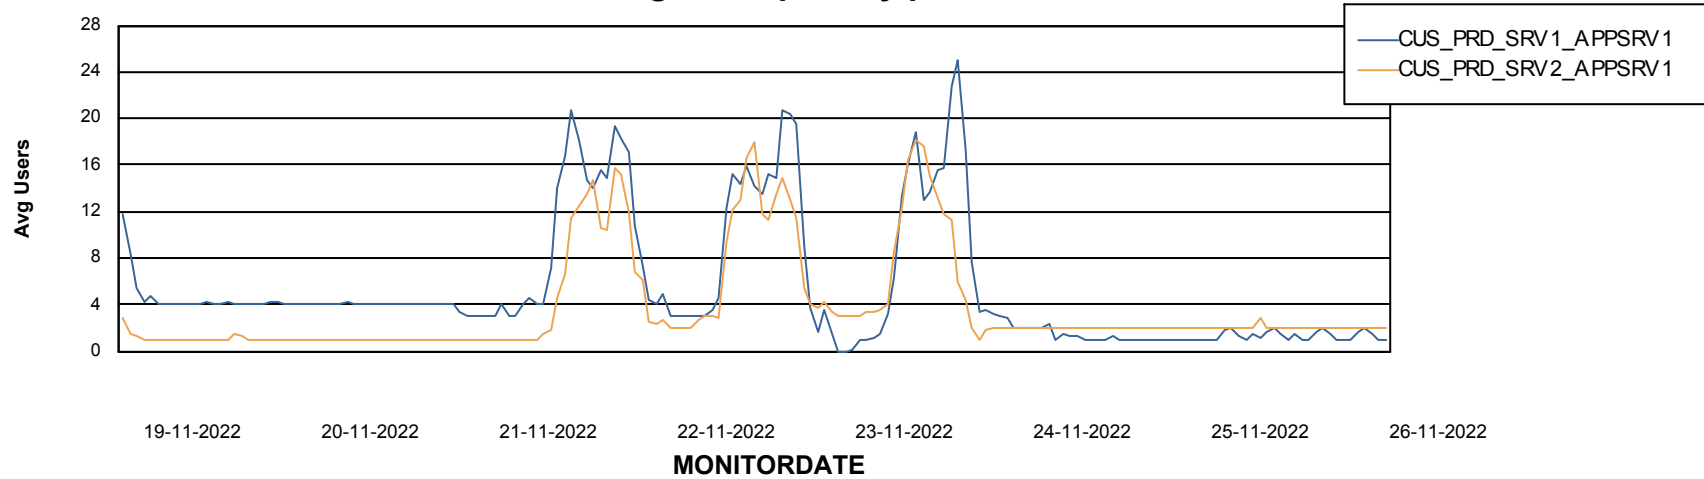

Avg users per day per ABS server