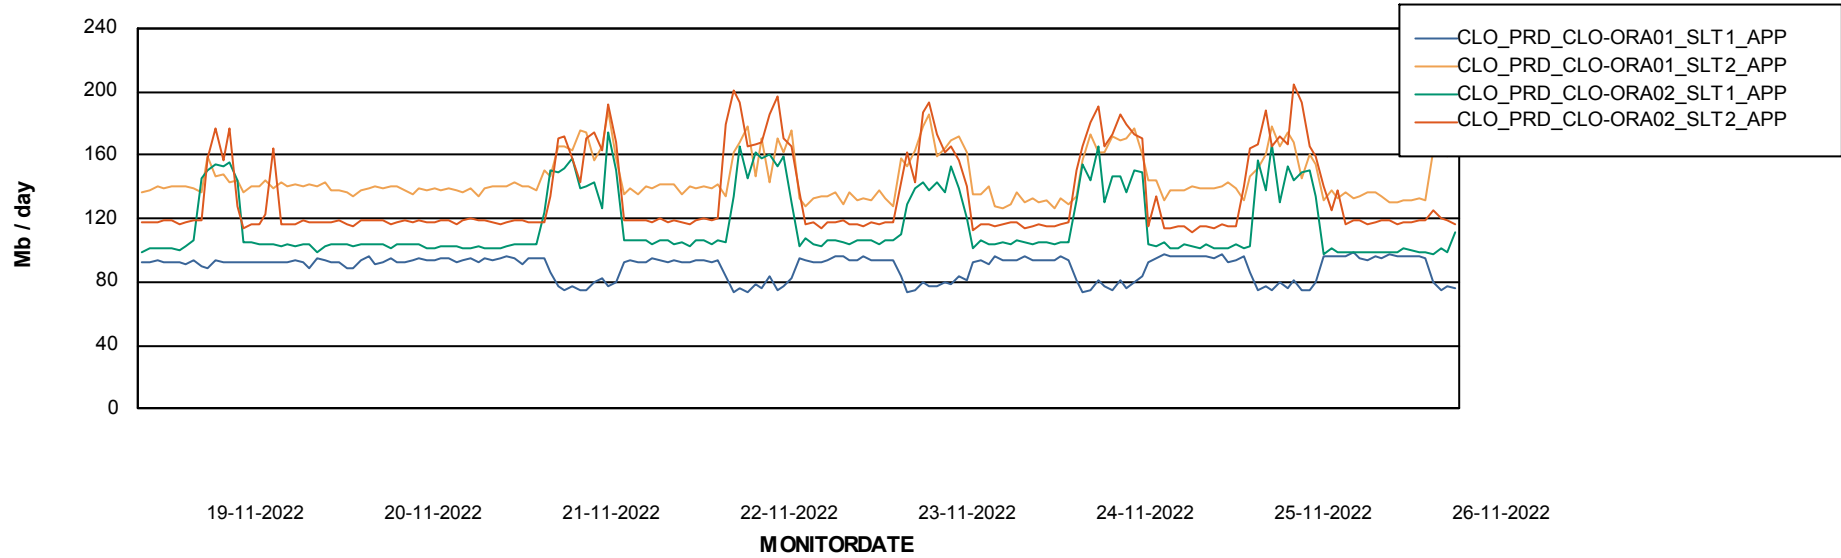

DB Processes Max 1,000

Weekly SLA Customer Report

Customer CLO Production
 Database ID 38

DATABASE SIZE CLODB_PRD_CLO-ORA01

Database growth over last month

Database Tablespace CLODB_PRD_CLO-ORA01

Date	Tablespace Name	Filesize (Gb)	Usedsize (Gb)	Percentage free
26-11-2022	ABSDATA	107	87	19
	INDX	240	199	17
25-11-2022	ABSDATA	107	87	19
	INDX	240	199	17
24-11-2022	ABSDATA	107	87	19
	INDX	240	199	17
23-11-2022	ABSDATA	107	87	19
	INDX	240	199	17
22-11-2022	ABSDATA	107	87	19
	INDX	240	199	17
21-11-2022	ABSDATA	107	87	19
	INDX	236	198	16
20-11-2022	ABSDATA	107	87	19
	INDX	236	198	16

Weekly SLA Customer Report

Customer CLO Production
Database ID 38

ABSSolute Application Server Services

Avg memory used per ABS Server Service

Avg users per day per ABS server

Weekly SLA Customer Report

Customer CLO Production
Database ID 38