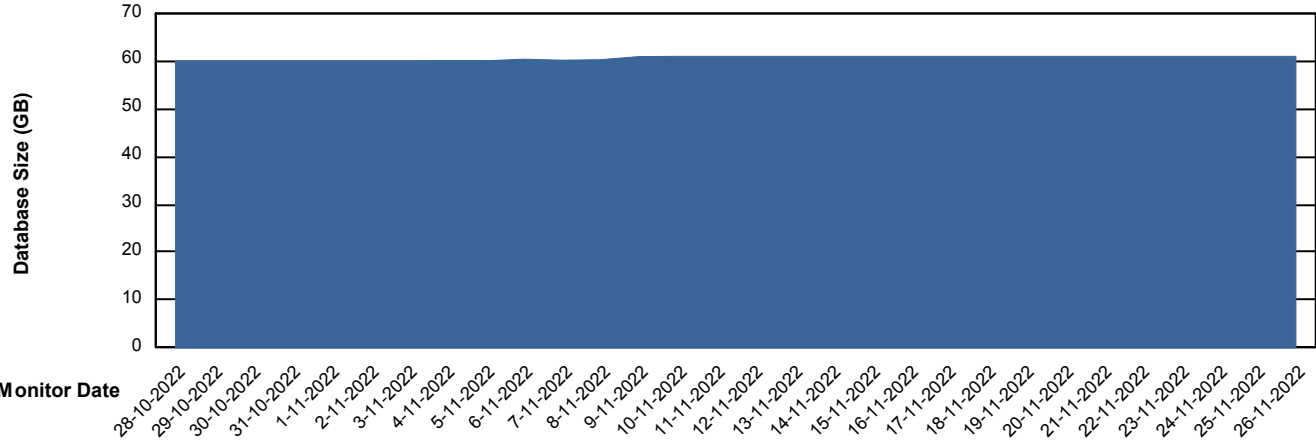

Weekly SLA Customer Report

Customer CIW Production
Database ID 45

Database Performance CIWDB_Production

Weekly SLA Customer Report

Customer CIW Production
Database ID 45

Database Performance CIWDB_Standby

Weekly SLA Customer Report

Customer CIW Production
 Database ID 45

DATABASE SIZE CIWDB_Production

Database growth over last month

Database Tablespace CIWDB_Production

Date	Tablespace Name	Filesize (Gb)	Usedsize (Gb)	Percentage free
26-11-2022	ABSDATA	57	46	19
	INDX	12	7	42
25-11-2022	ABSDATA	57	46	19
	INDX	12	7	42
24-11-2022	ABSDATA	57	46	19
	INDX	12	7	42
23-11-2022	ABSDATA	57	46	19
	INDX	12	7	42
22-11-2022	ABSDATA	57	46	19
	INDX	12	7	42
21-11-2022	ABSDATA	57	46	19
	INDX	12	7	42
20-11-2022	ABSDATA	57	46	19
	INDX	12	7	42