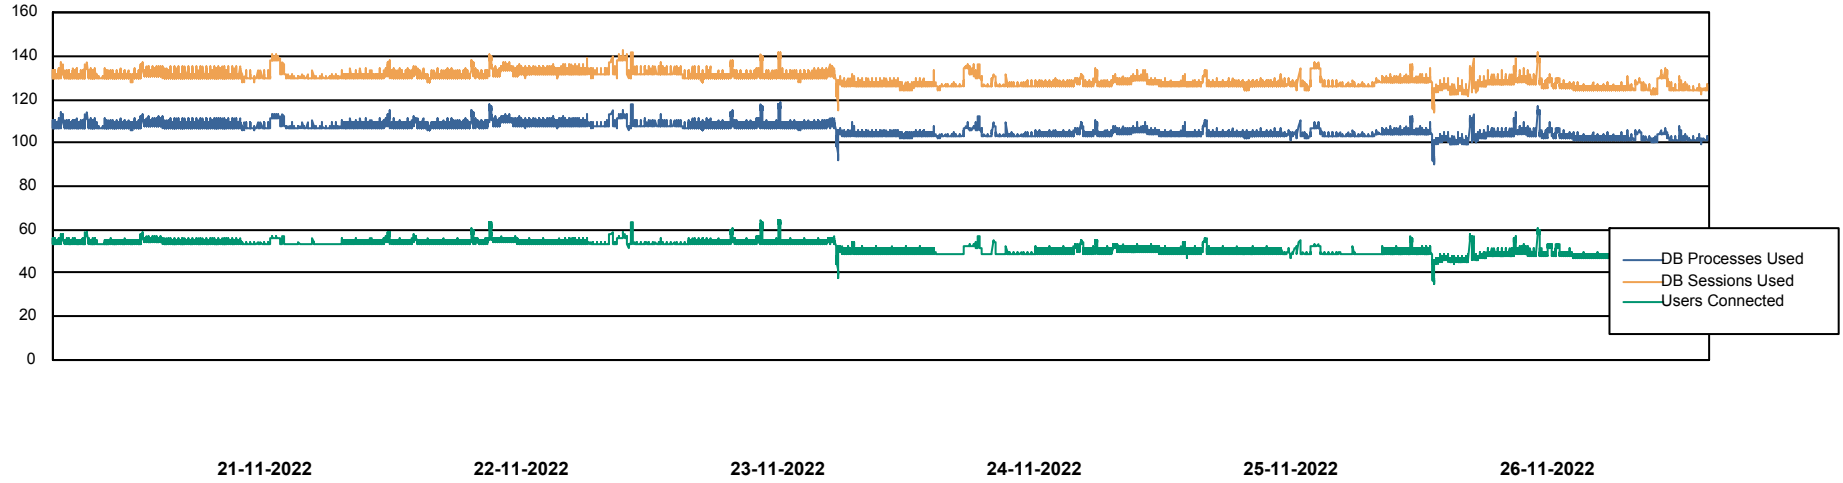

Harddisk Usage CIW_PRD_ORACLE2

	Free disk space on c: (%)	Total disk space on c: (Gb)	Free disk space on d: (%)	Total disk space on d: (Gb)	Free disk space on e: (%)	Total disk space on e: (Gb)
26-11-2022	90	701	35	700	98	830
25-11-2022	90	701	35	700	98	830
24-11-2022	90	701	36	700	98	830
23-11-2022	90	701	36	700	98	830
22-11-2022	90	701	36	700	98	830
21-11-2022	90	701	36	700	98	830
20-11-2022	90	701	37	700	98	830

Weekly SLA Customer Report

Customer CIW Production
Database ID 45

Database Performance CIWDB_Production

Weekly SLA Customer Report

Customer CIW Production
Database ID 45

Database Performance CIWDB_Standby

Weekly SLA Customer Report