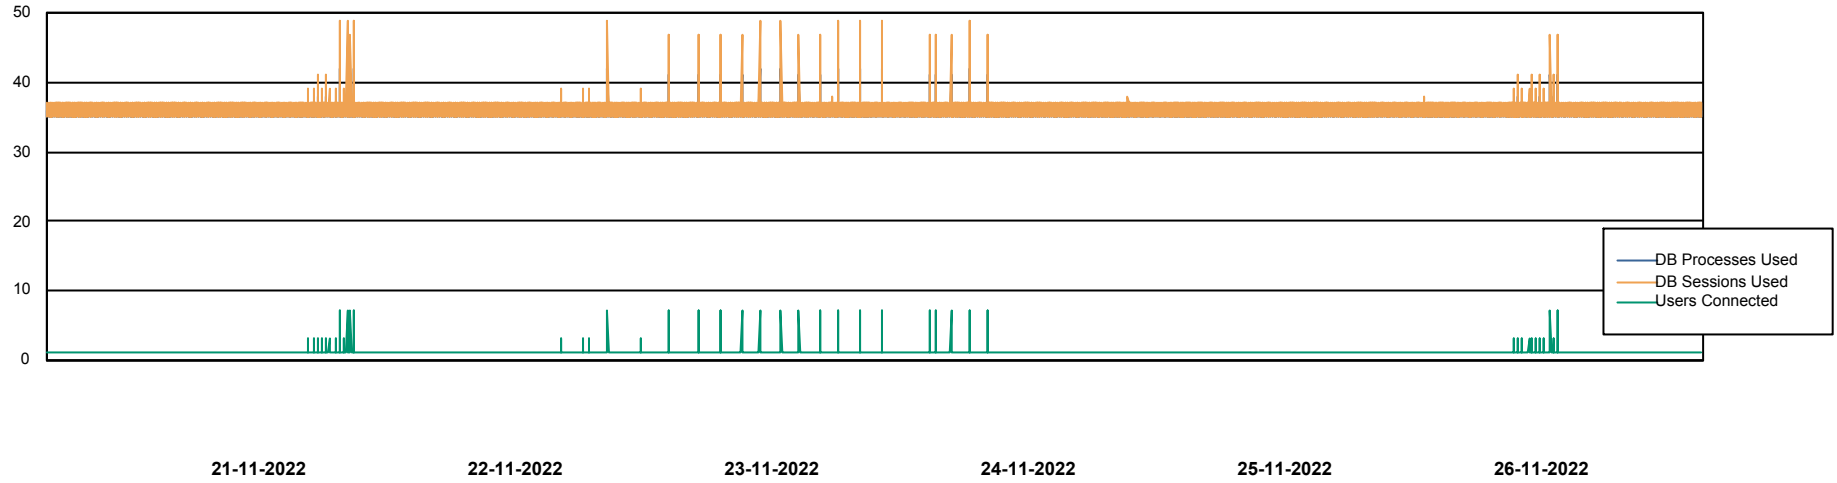

Weekly SLA Customer Report

Customer CIW Production
Database ID 45

Database Performance CIWDB_Production

Weekly SLA Customer Report

Customer CIW Production
Database ID 45

Database Performance CIWDB_Standby

Weekly SLA Customer Report

Customer CIW Production
 Database ID 45

DATABASE SIZE CIWDB_Production

Database growth over last month

Database Tablespace CIWDB_Production

Date	Tablespace Name	Filesize (Gb)	Usedsize (Gb)	Percentage free
26-11-2022	ABSDATA	57	46	19
	INDX	12	7	42
25-11-2022	ABSDATA	57	46	19
	INDX	12	7	42
24-11-2022	ABSDATA	57	46	19
	INDX	12	7	42
23-11-2022	ABSDATA	57	46	19
	INDX	12	7	42
22-11-2022	ABSDATA	57	46	19
	INDX	12	7	42
21-11-2022	ABSDATA	57	46	19
	INDX	12	7	42
20-11-2022	ABSDATA	57	46	19
	INDX	12	7	42

Weekly SLA Customer Report

Customer CIW Production
Database ID 45

Standby Database Health CIW Production

Recovery lag for last 7 days