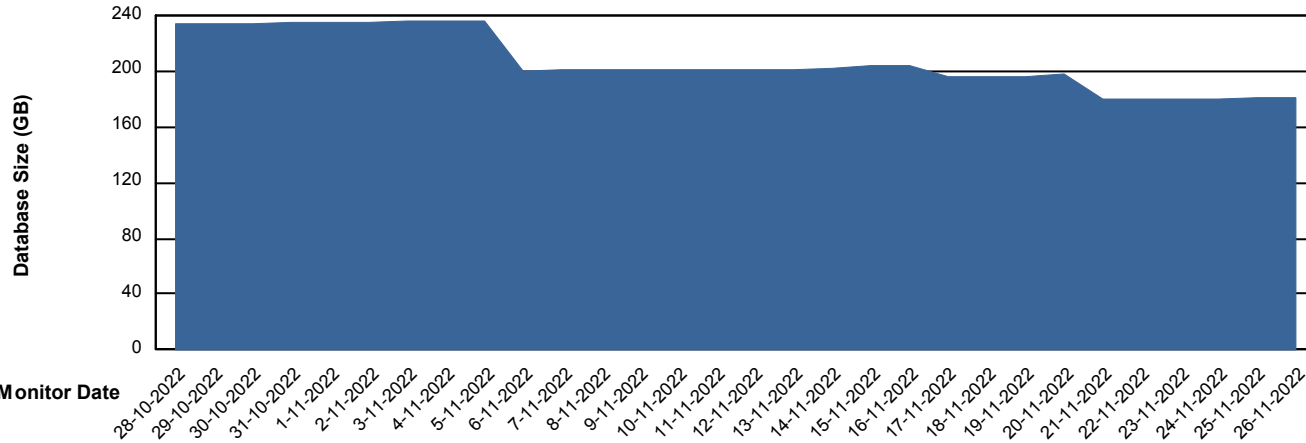

Weekly SLA Customer Report

Customer BNL_Production
Database ID 83

Database Performance BNLDB_Production_New

Weekly SLA Customer Report

Customer BNL_Production
Database ID 83

Database Performance BNLDB_Standby

DB Processes Max 1,000
DB Processes Max 4
DB Processes Max 0

Weekly SLA Customer Report

Customer BNL_Production
 Database ID 83

DATABASE SIZE BNLDB_Production_New

Database growth over last month

Database Tablespace BNLDB_Production_New

Date	Tablespace Name	Filesize (Gb)	Usedsize (Gb)	Percentage free
26-11-2022	ABSDATA	105	77	26
	INDX	200	94	53
25-11-2022	ABSDATA	105	78	26
	INDX	200	94	53
24-11-2022	ABSDATA	105	78	26
	INDX	200	94	53
23-11-2022	ABSDATA	105	78	26
	INDX	200	94	53
22-11-2022	ABSDATA	105	78	26
	INDX	200	93	53
21-11-2022	ABSDATA	105	78	26
	INDX	200	93	53
20-11-2022	ABSDATA	105	77	26
	INDX	200	112	44